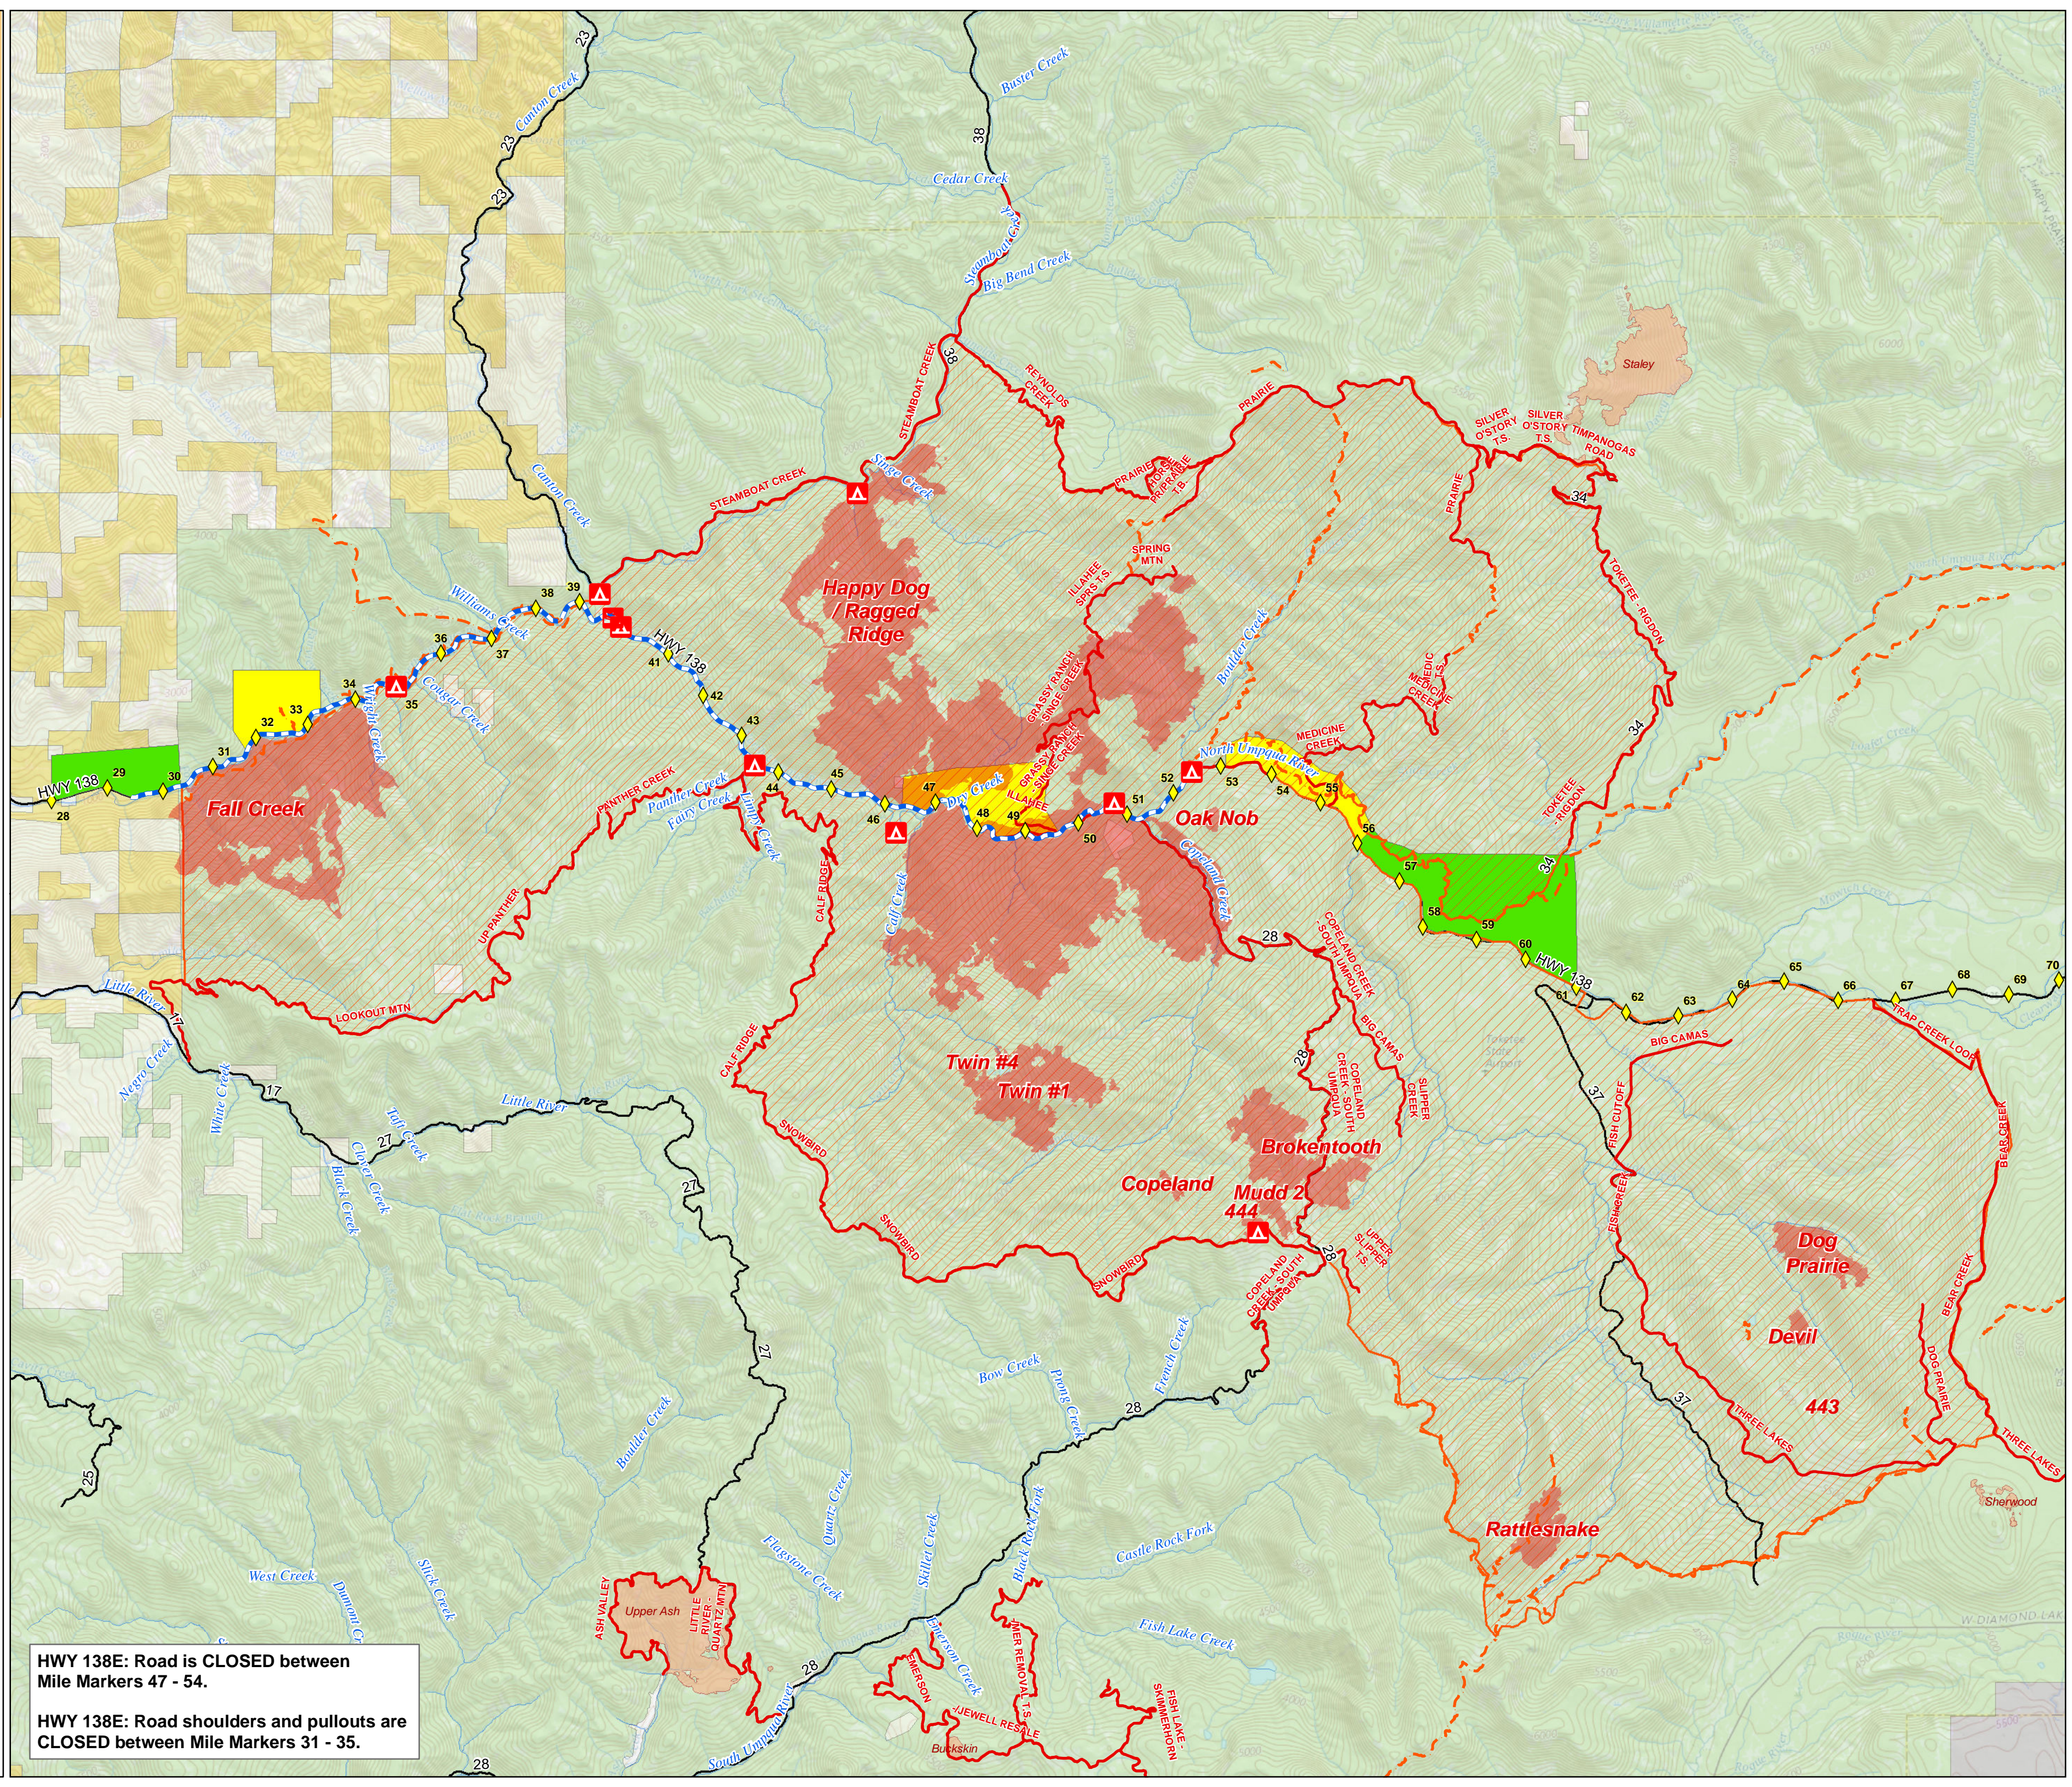

**Public Information**  
Umpqua North Complex  
OR-UPF-000406  
09/02/2017

- Mile Marker
- Closed Boating Site
- Closed Campground
- River Area Closure
- Closed Roads
- Closed Trails
- Current Fire Perimeter
- Nearby Fires
- Forest Service Area Closure
- Level 1 (Ready)
- Level 2 (Set)
- Bureau of Land Management
- National Park Service
- Private
- United States Forest Service

**HWY 138E: Road is CLOSED between Mile Markers 47 - 54.**  
**HWY 138E: Road shoulders and pullouts are CLOSED between Mile Markers 31 - 35.**