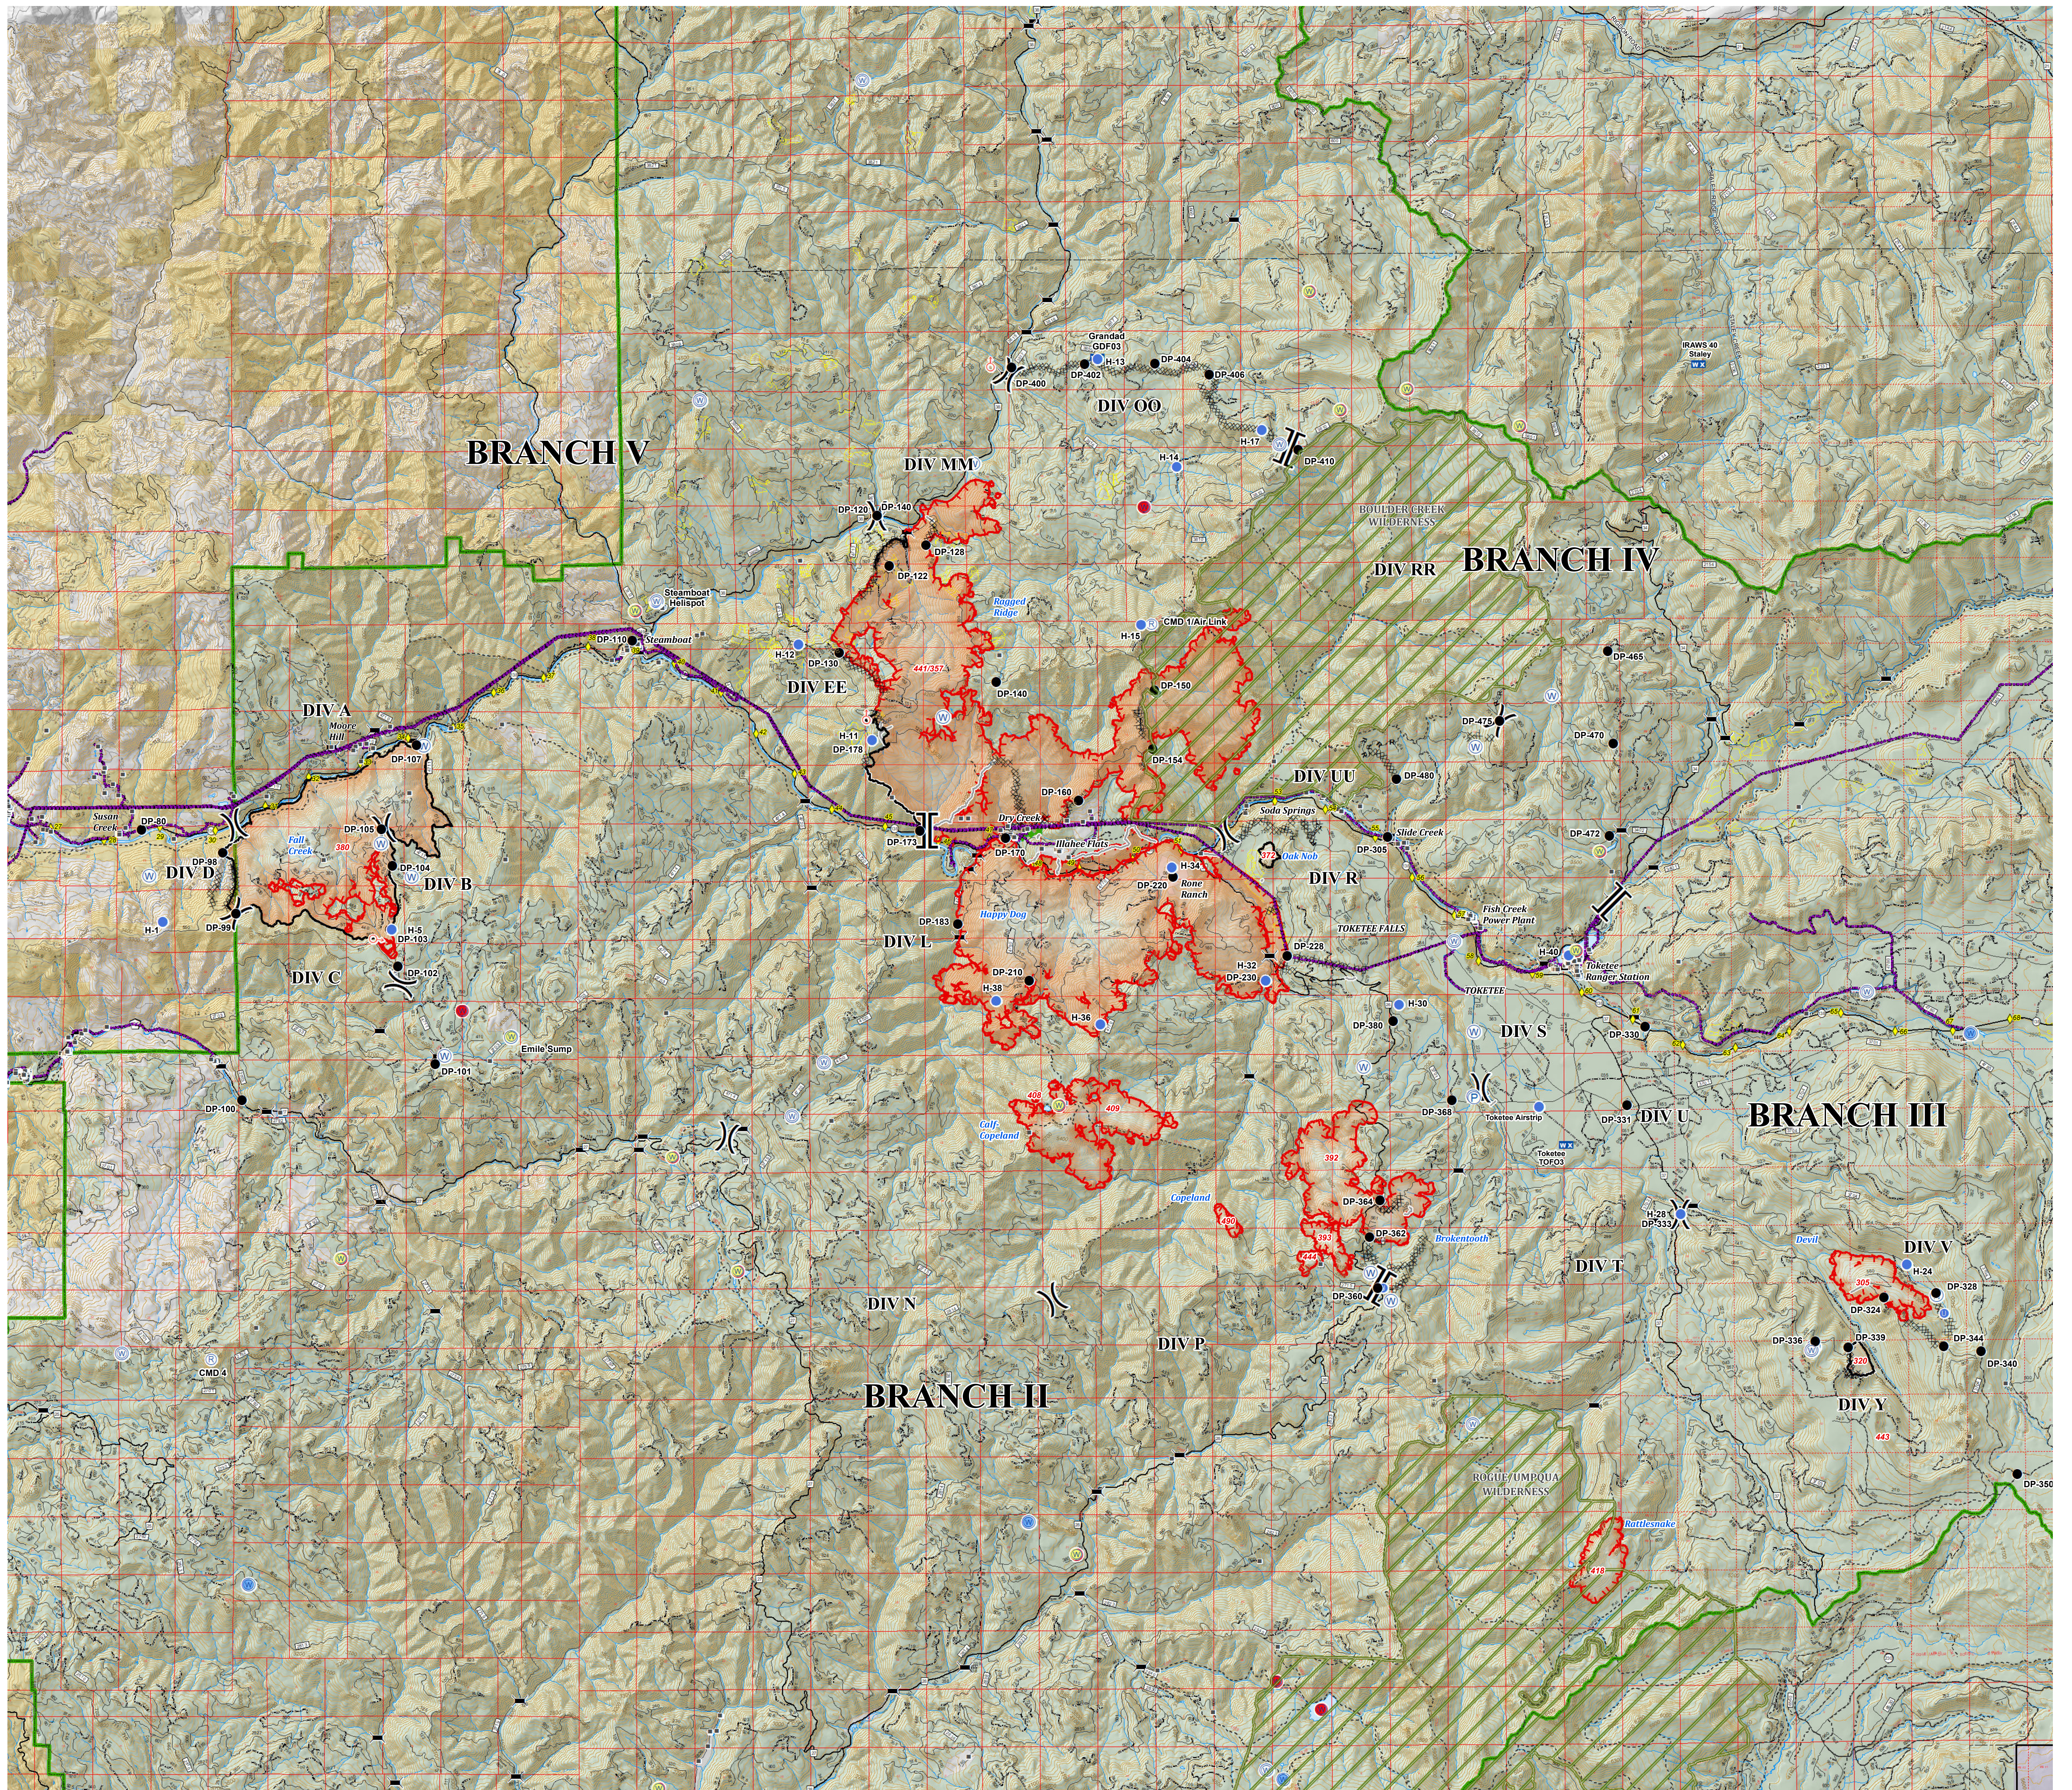

Operations
 Umpqua North
 Complex
 OR-UPF-000406
 09/04/2017
 Whole Complex

- Structures
- Drop Point
- Unimproved Landing Area
- Helispot
- W Mobile Weather Unit
- P Pump
- R Repeater
- Spot Fire
- W Water Source
- W Restricted Water Source
- () Division Break
- [] Branch Break
- Dip Sites
- Do Not Use
- W Restricted
- W OK With Consult
- W OK
- Powerline
- Uncontrolled Fire Edge
- Completed Line
- Completed Door Line
- Completed Hand Line
- R · R · R · R · R Road as Completed Line
- Escape Route
- National Forest Boundary
- Bureau of Land Management
- National Park Service
- Private
- United States Forest Service
- Wilderness