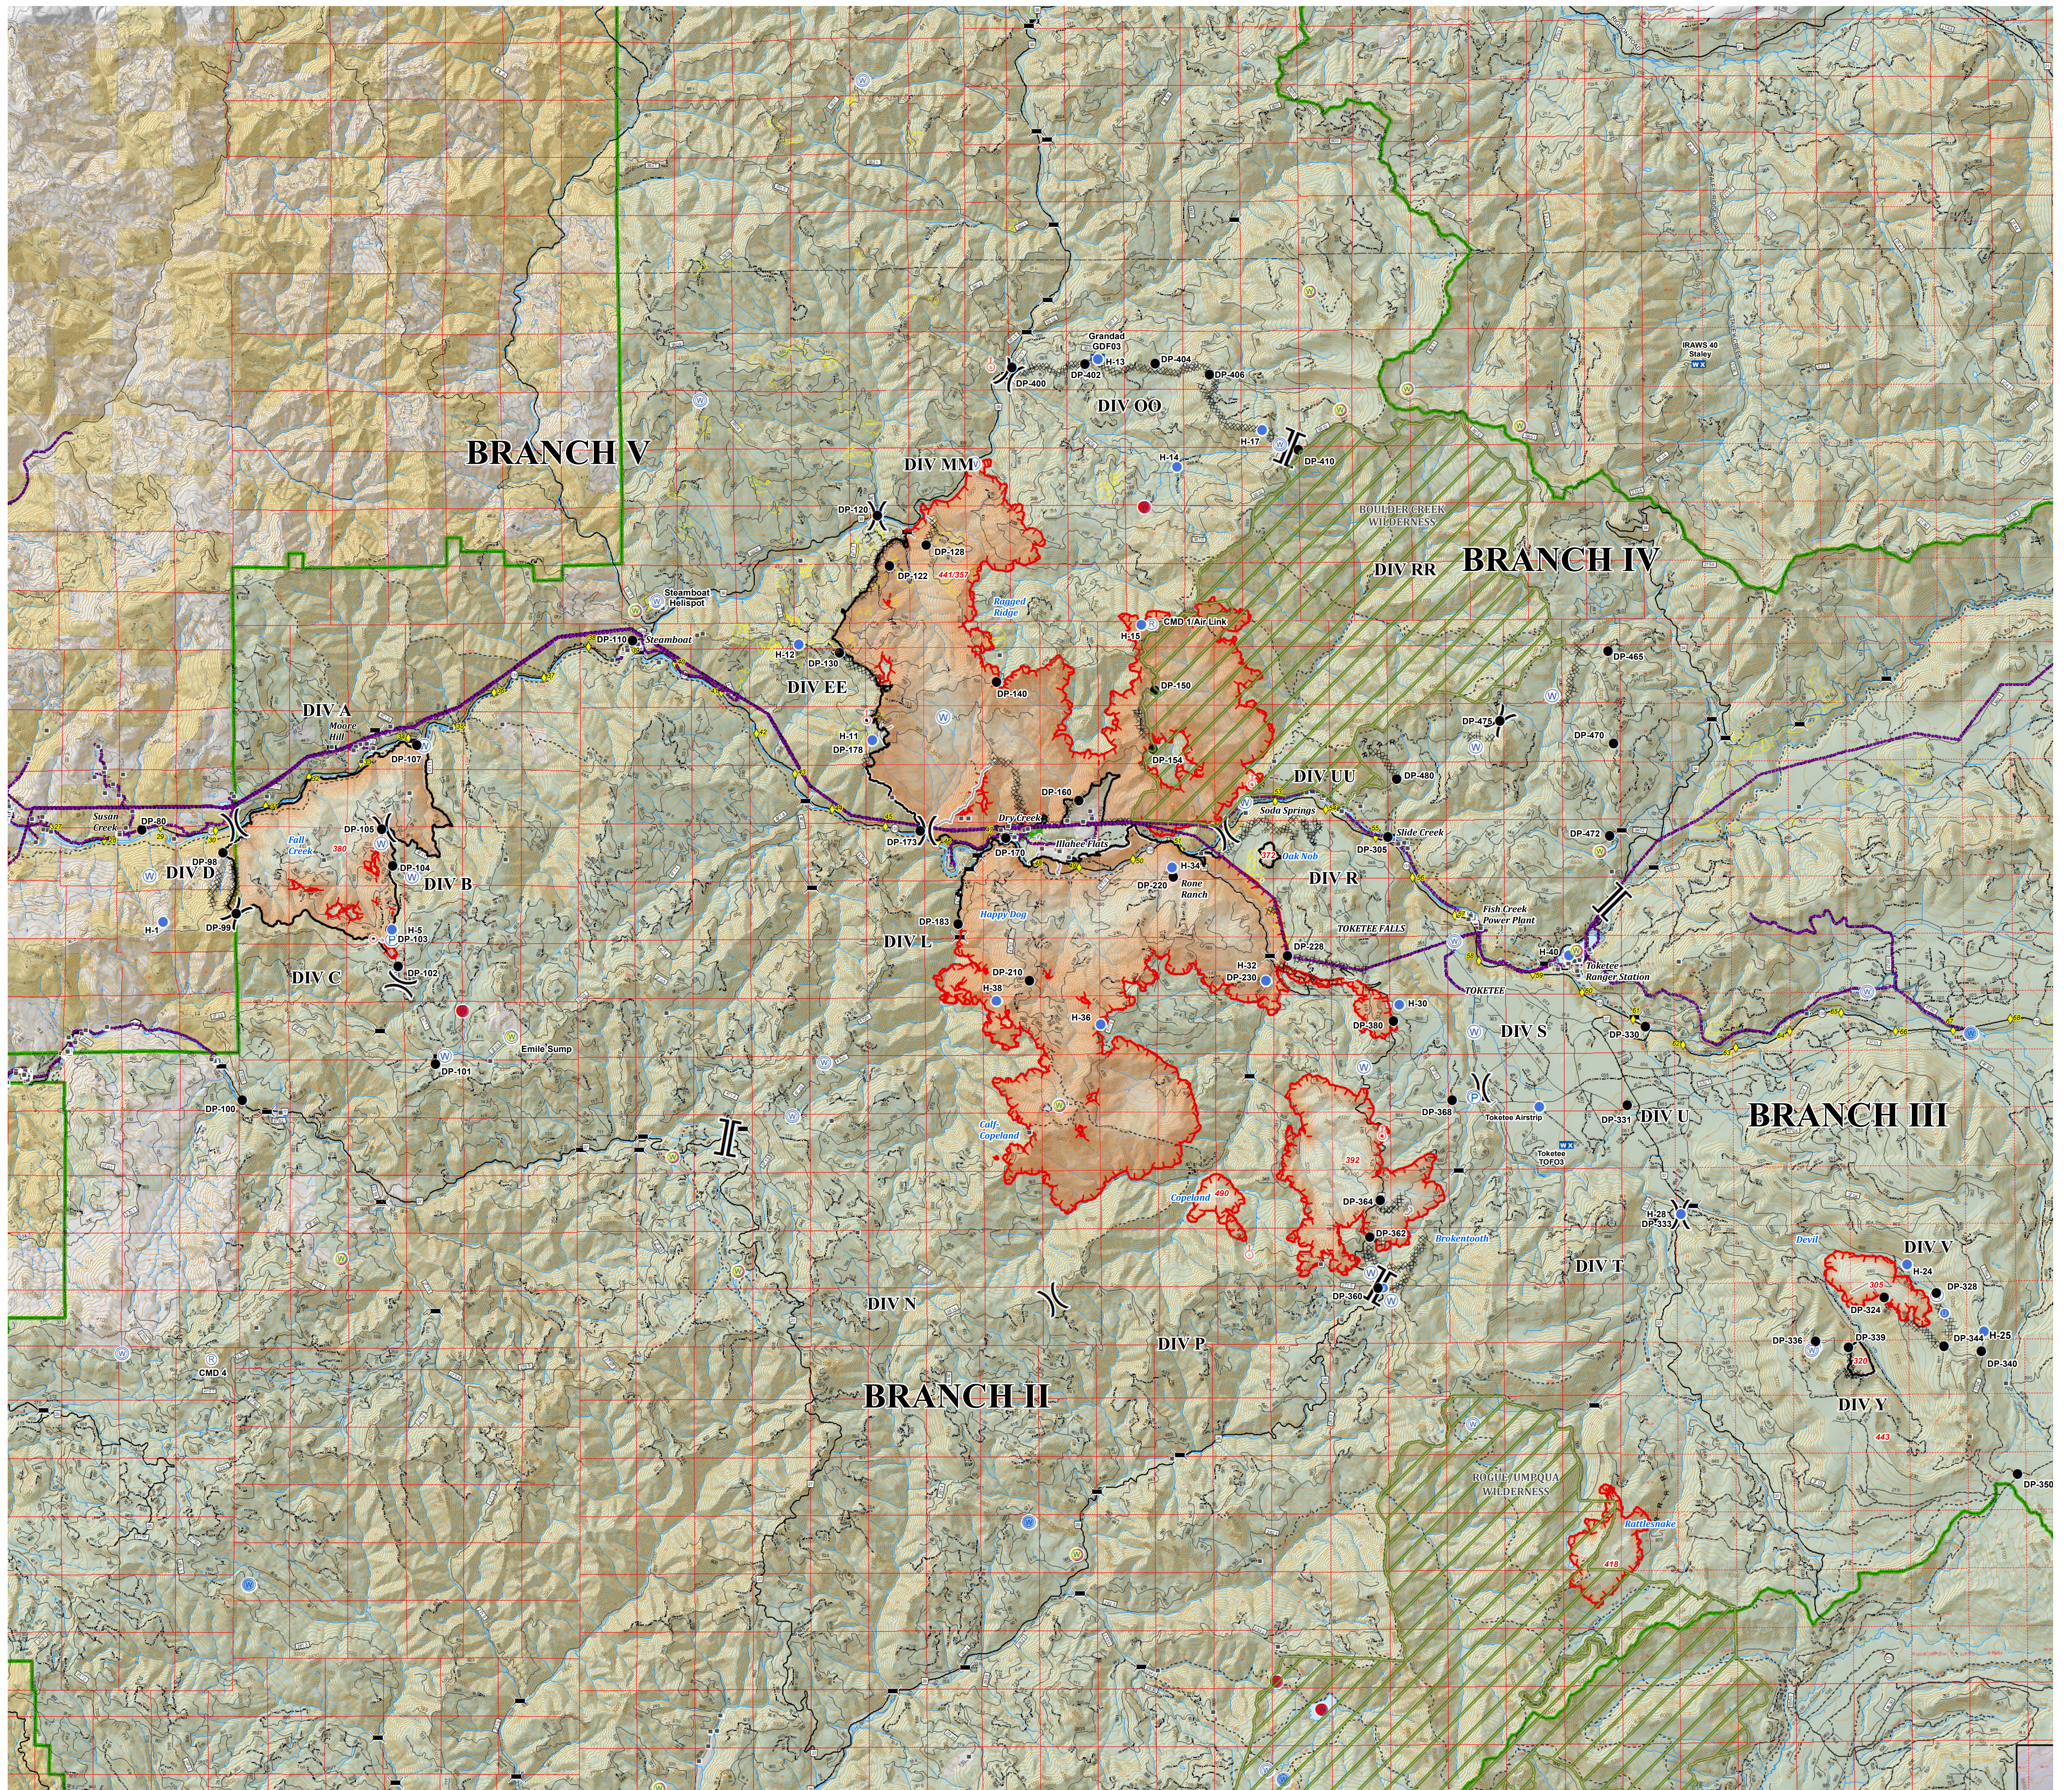

Operations
 Umpqua North
 Complex
 OR-UPF-000406
 09/07/2017
 Whole Complex

- Structures
- Drop Point
- Unimproved Landing Area
- Helispot
- Mobile Weather Unit
- Pump
- Repeater
- Spot Fire
- Water Source
- Restricted Water Source
- () Division Break
- || Branch Break
- Dip Sites
- Do Not Use
- Restricted
- OK With Consult
- OK
- Powerline
- Uncontrolled Fire Edge
- Completed Line
- Completed Dozer Line
- Completed Hand Line
- R · R · R · R · R Road as Completed Line
- Escape Route
- National Forest Boundary
- Bureau of Land Management
- National Park Service
- Private
- United States Forest Service
- Wilderness