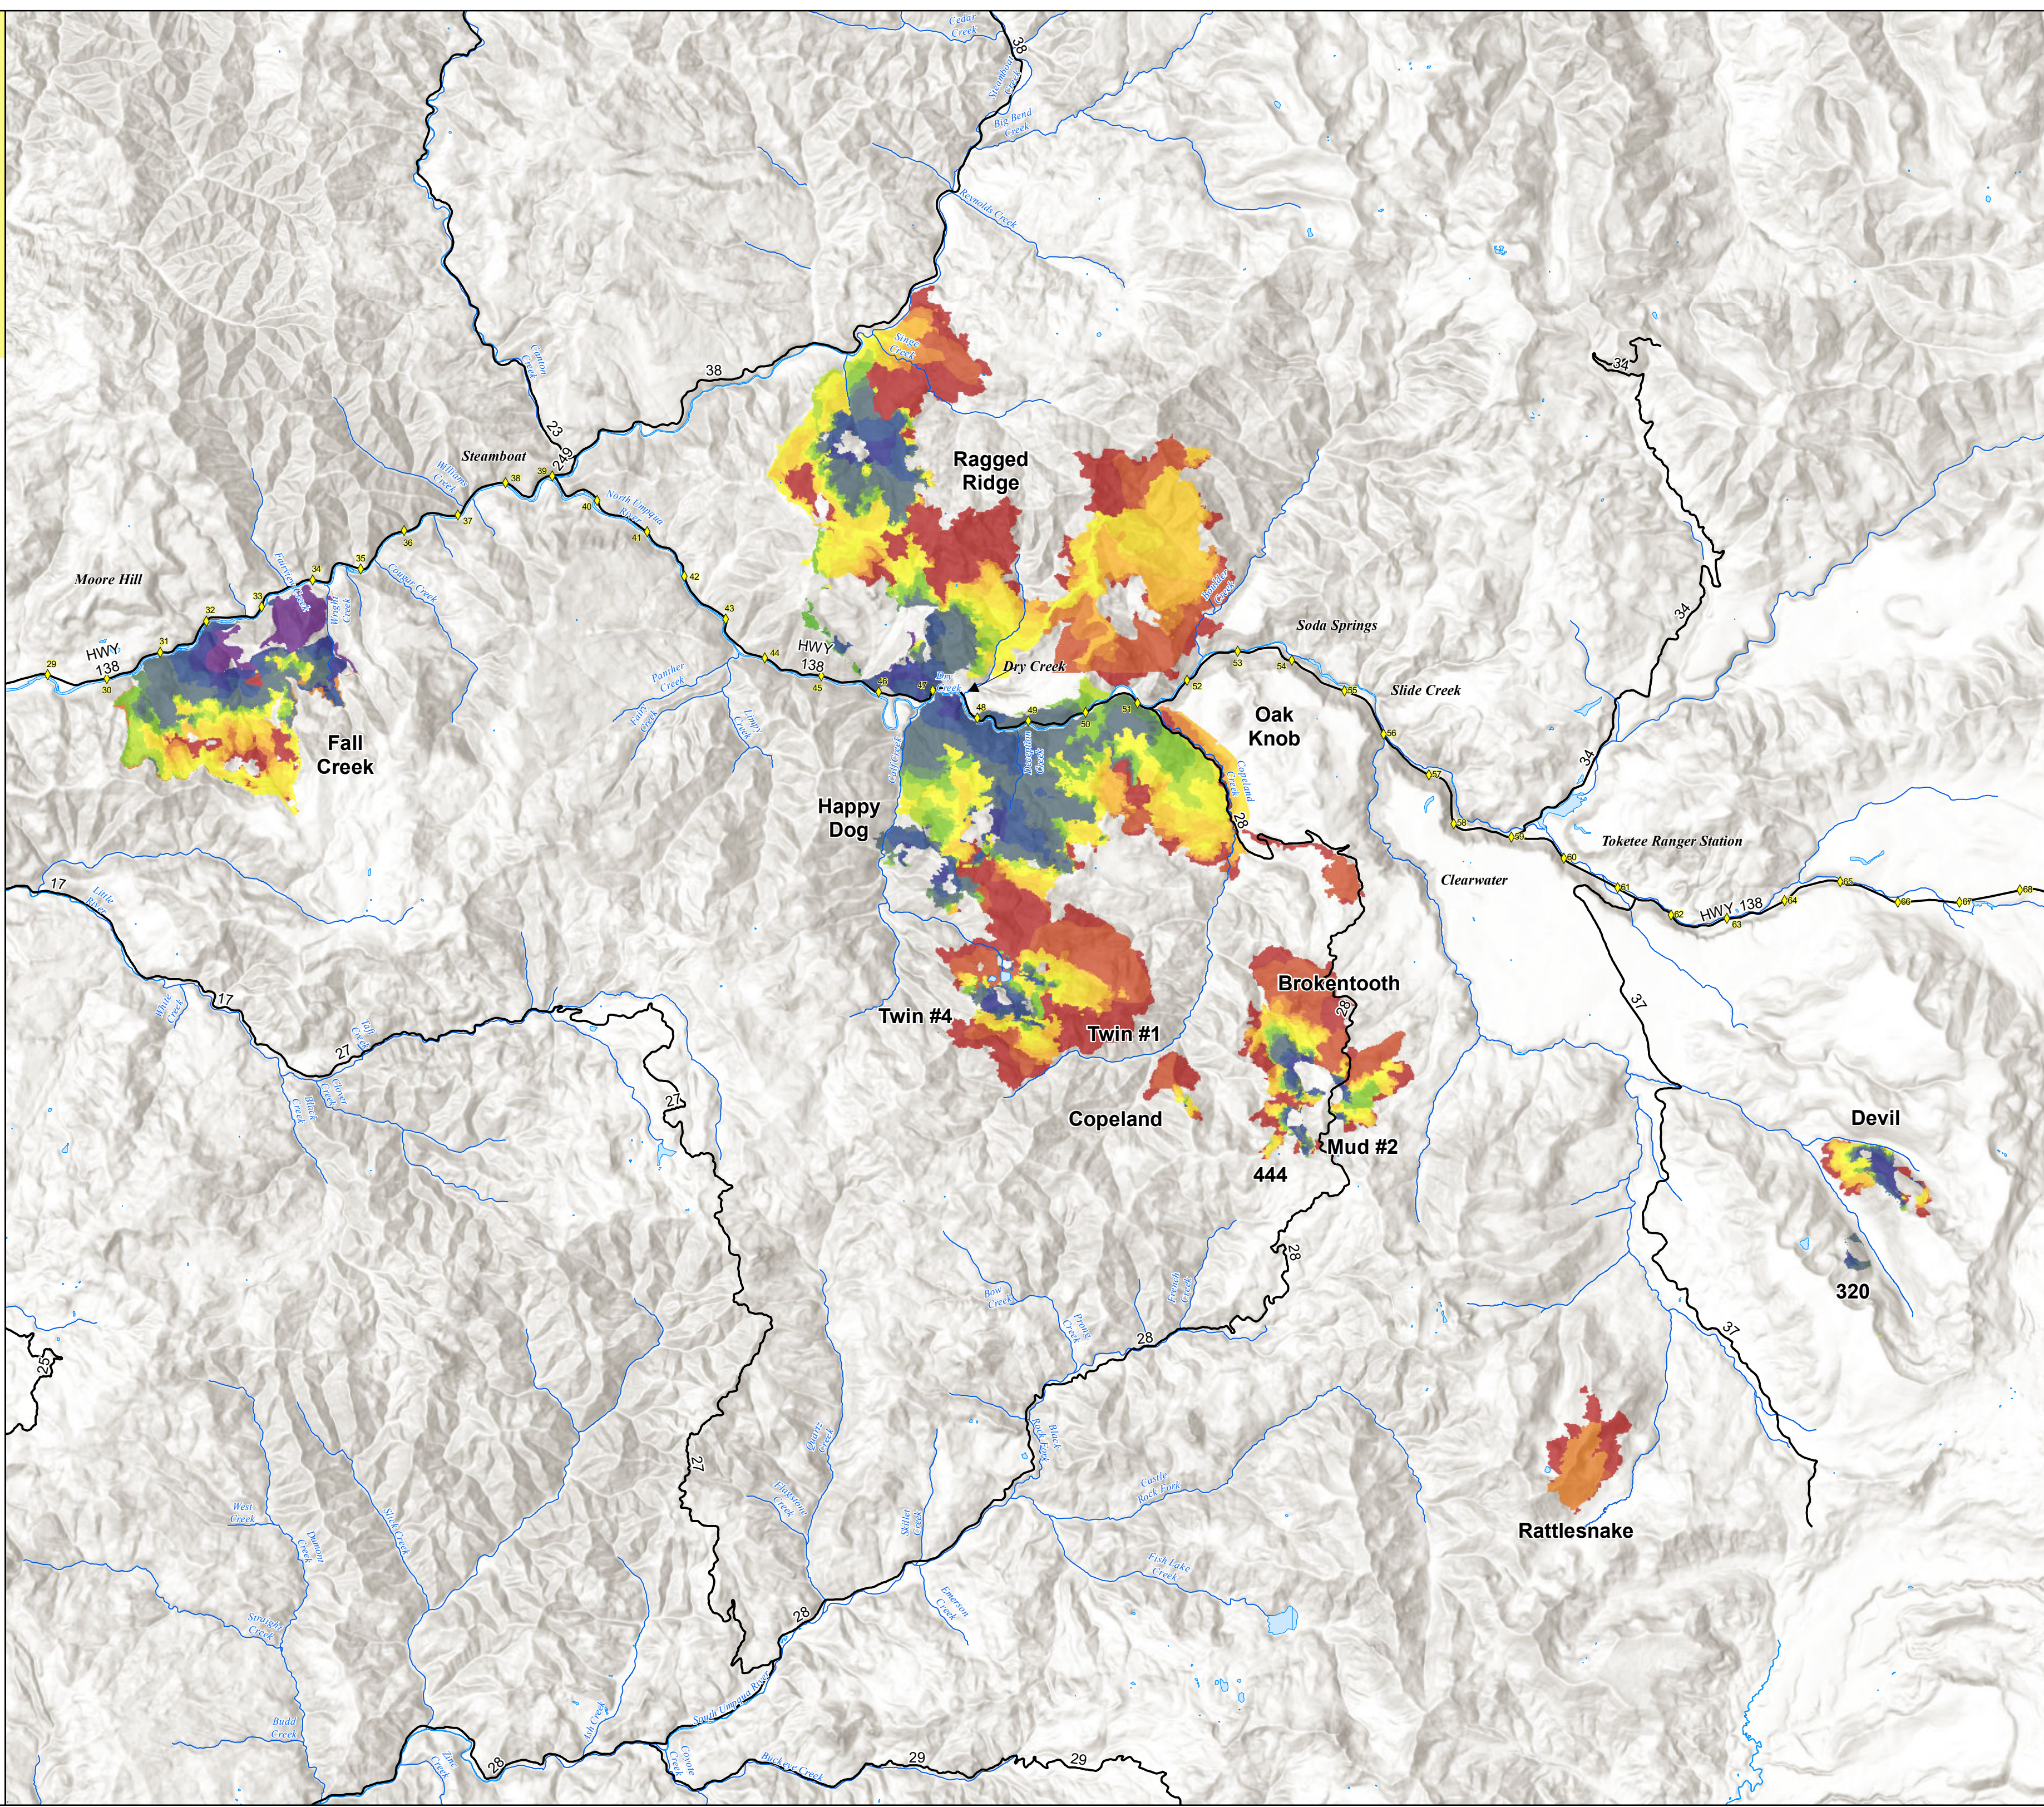

**Progression  
Umpqua North  
Complex**  
OR-UPF-000406  
9/7/2017

Date	Acres
 8/16/2017,	634
 8/17/2017,	2375
 8/18/2017,	1035
 8/20/2017,	2476
 8/21/2017,	4237
 8/22/2017,	887
 8/23/2017,	65
 8/24/2017,	1813
 8/26/2017,	1274
 8/28/2017,	3249
 8/29/2017,	2850
 8/30/2017,	2578
 8/31/2017,	1857
 9/1/2017,	1996
 9/5/2017,	4151
 9/6/2017,	6820
<b>Total Acres</b>	<b>38,297</b>

N