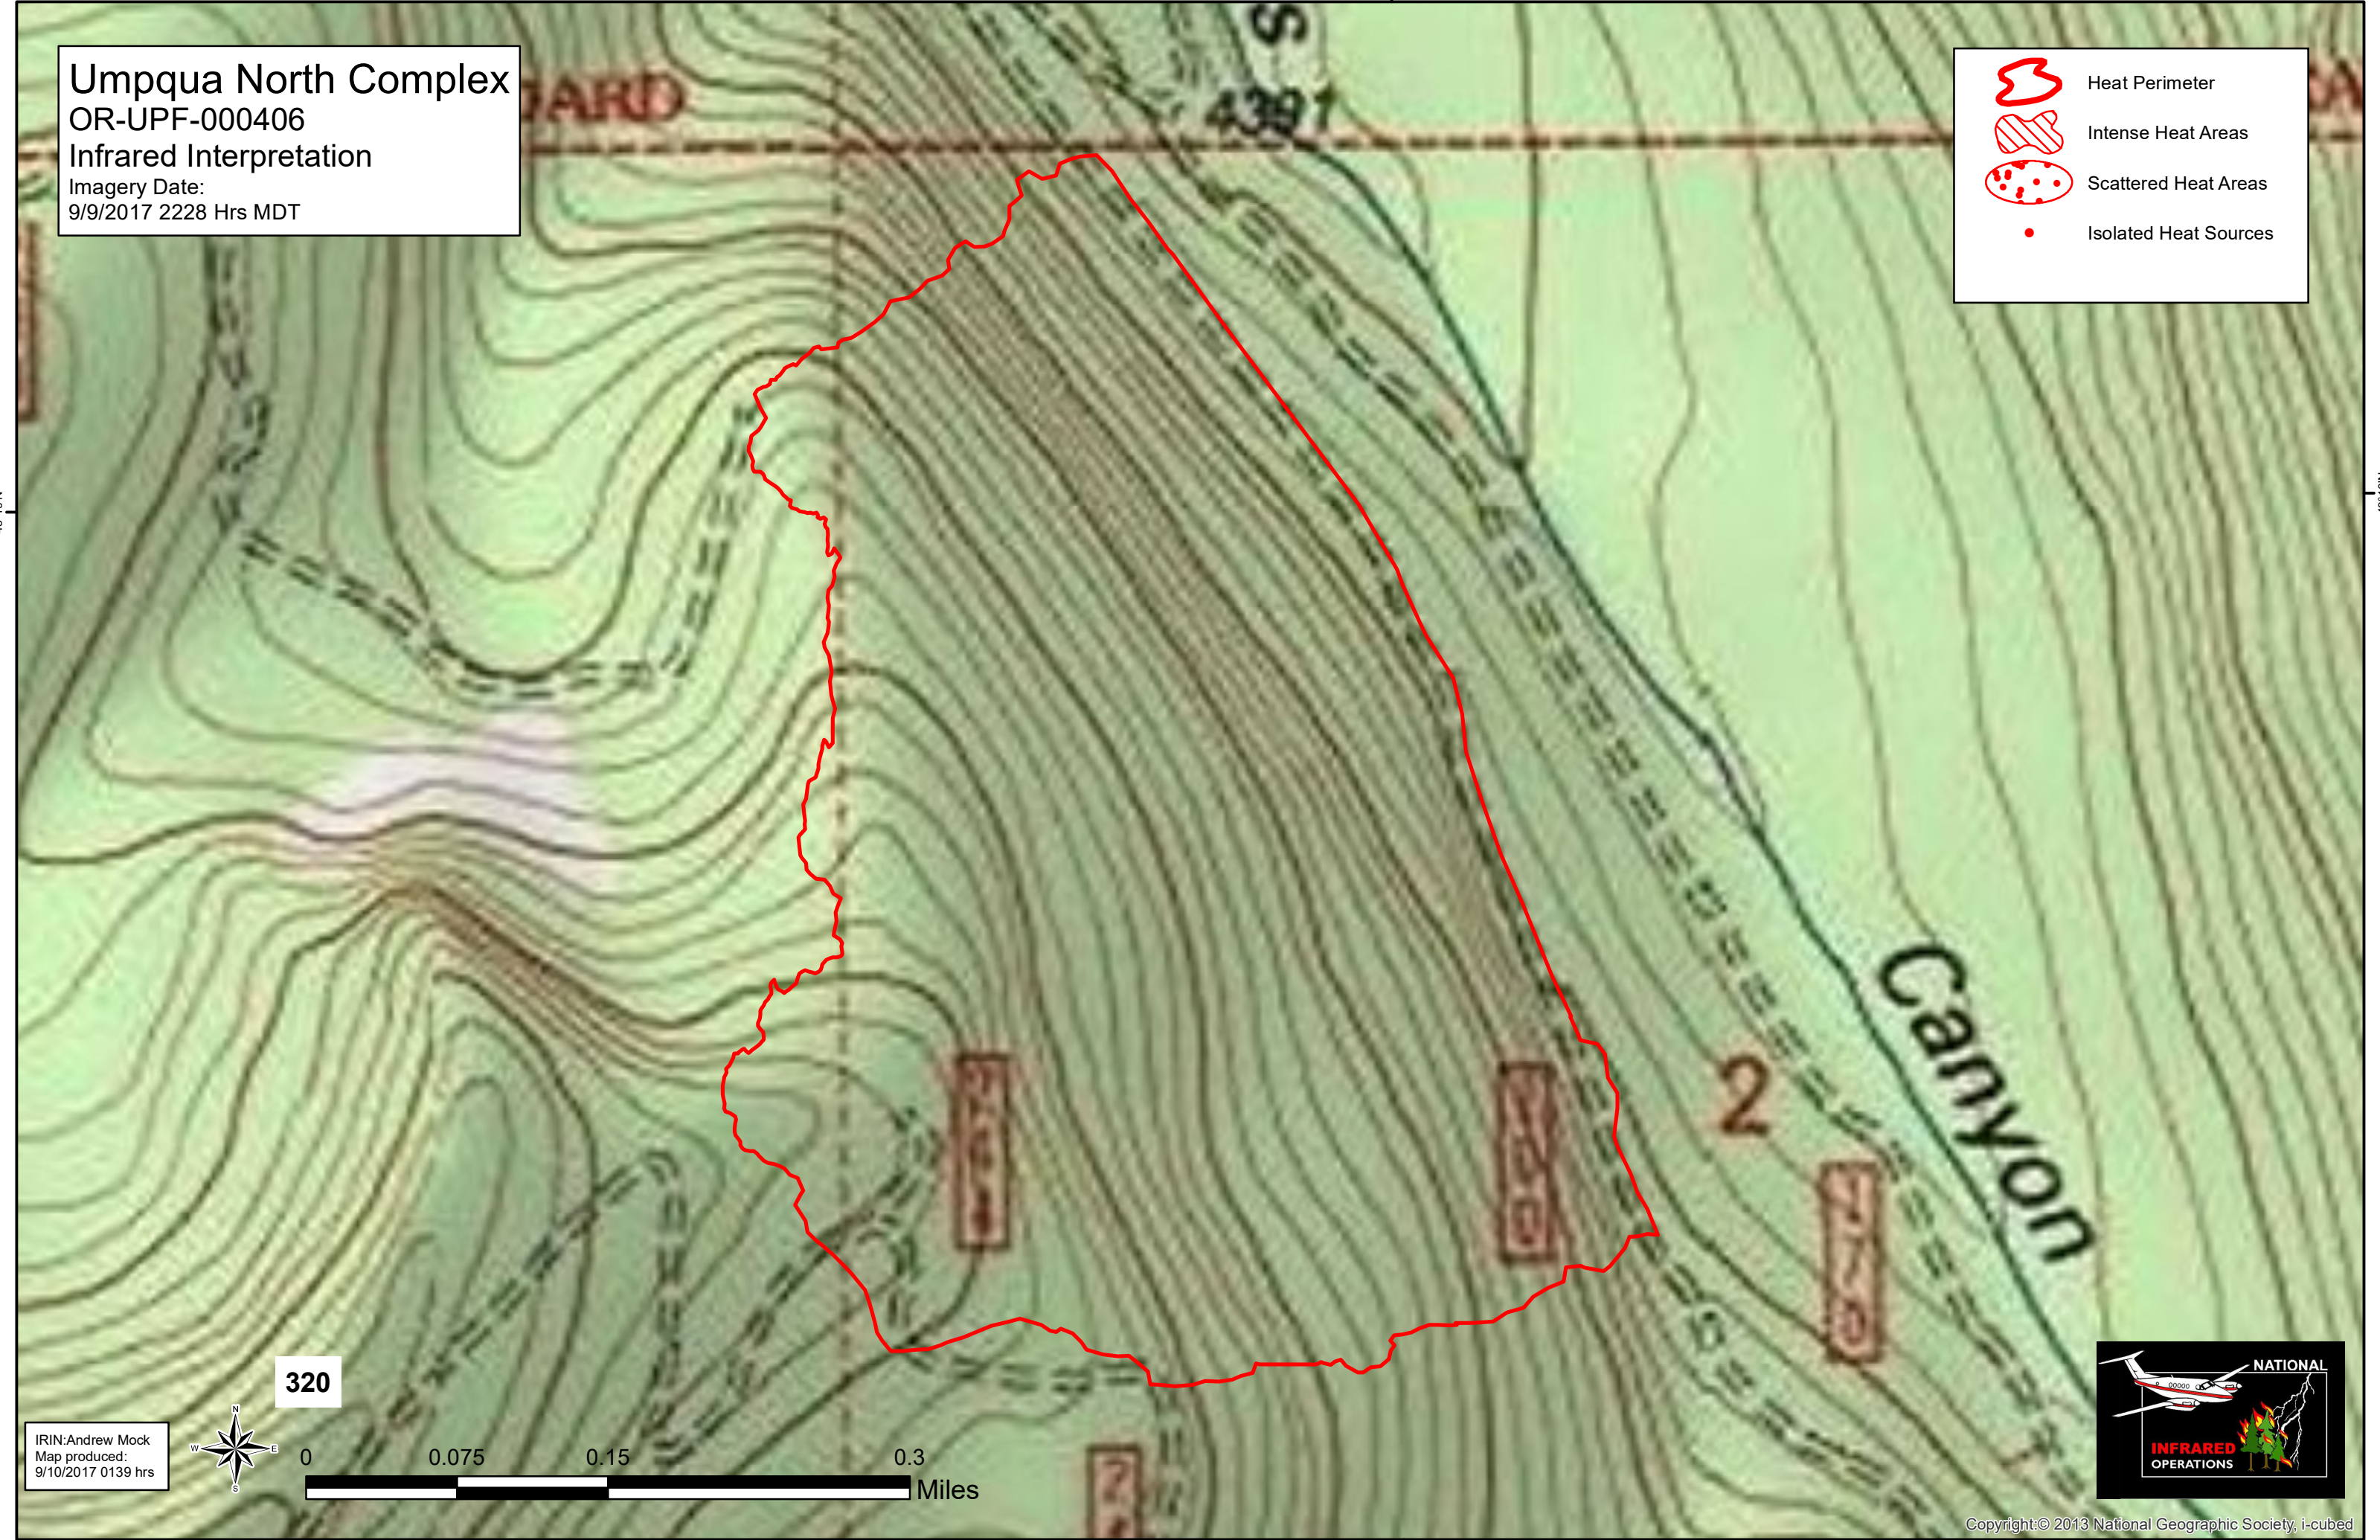

Umpqua North Complex OR-UPF-000406 Infrared Interpretation

Imagery Date:
9/9/2017 2228 Hrs MDT

-  Heat Perimeter
-  Intense Heat Areas
-  Scattered Heat Areas
-  Isolated Heat Sources

320

IRIN:Andrew Mock
Map produced:
9/10/2017 0139 hrs