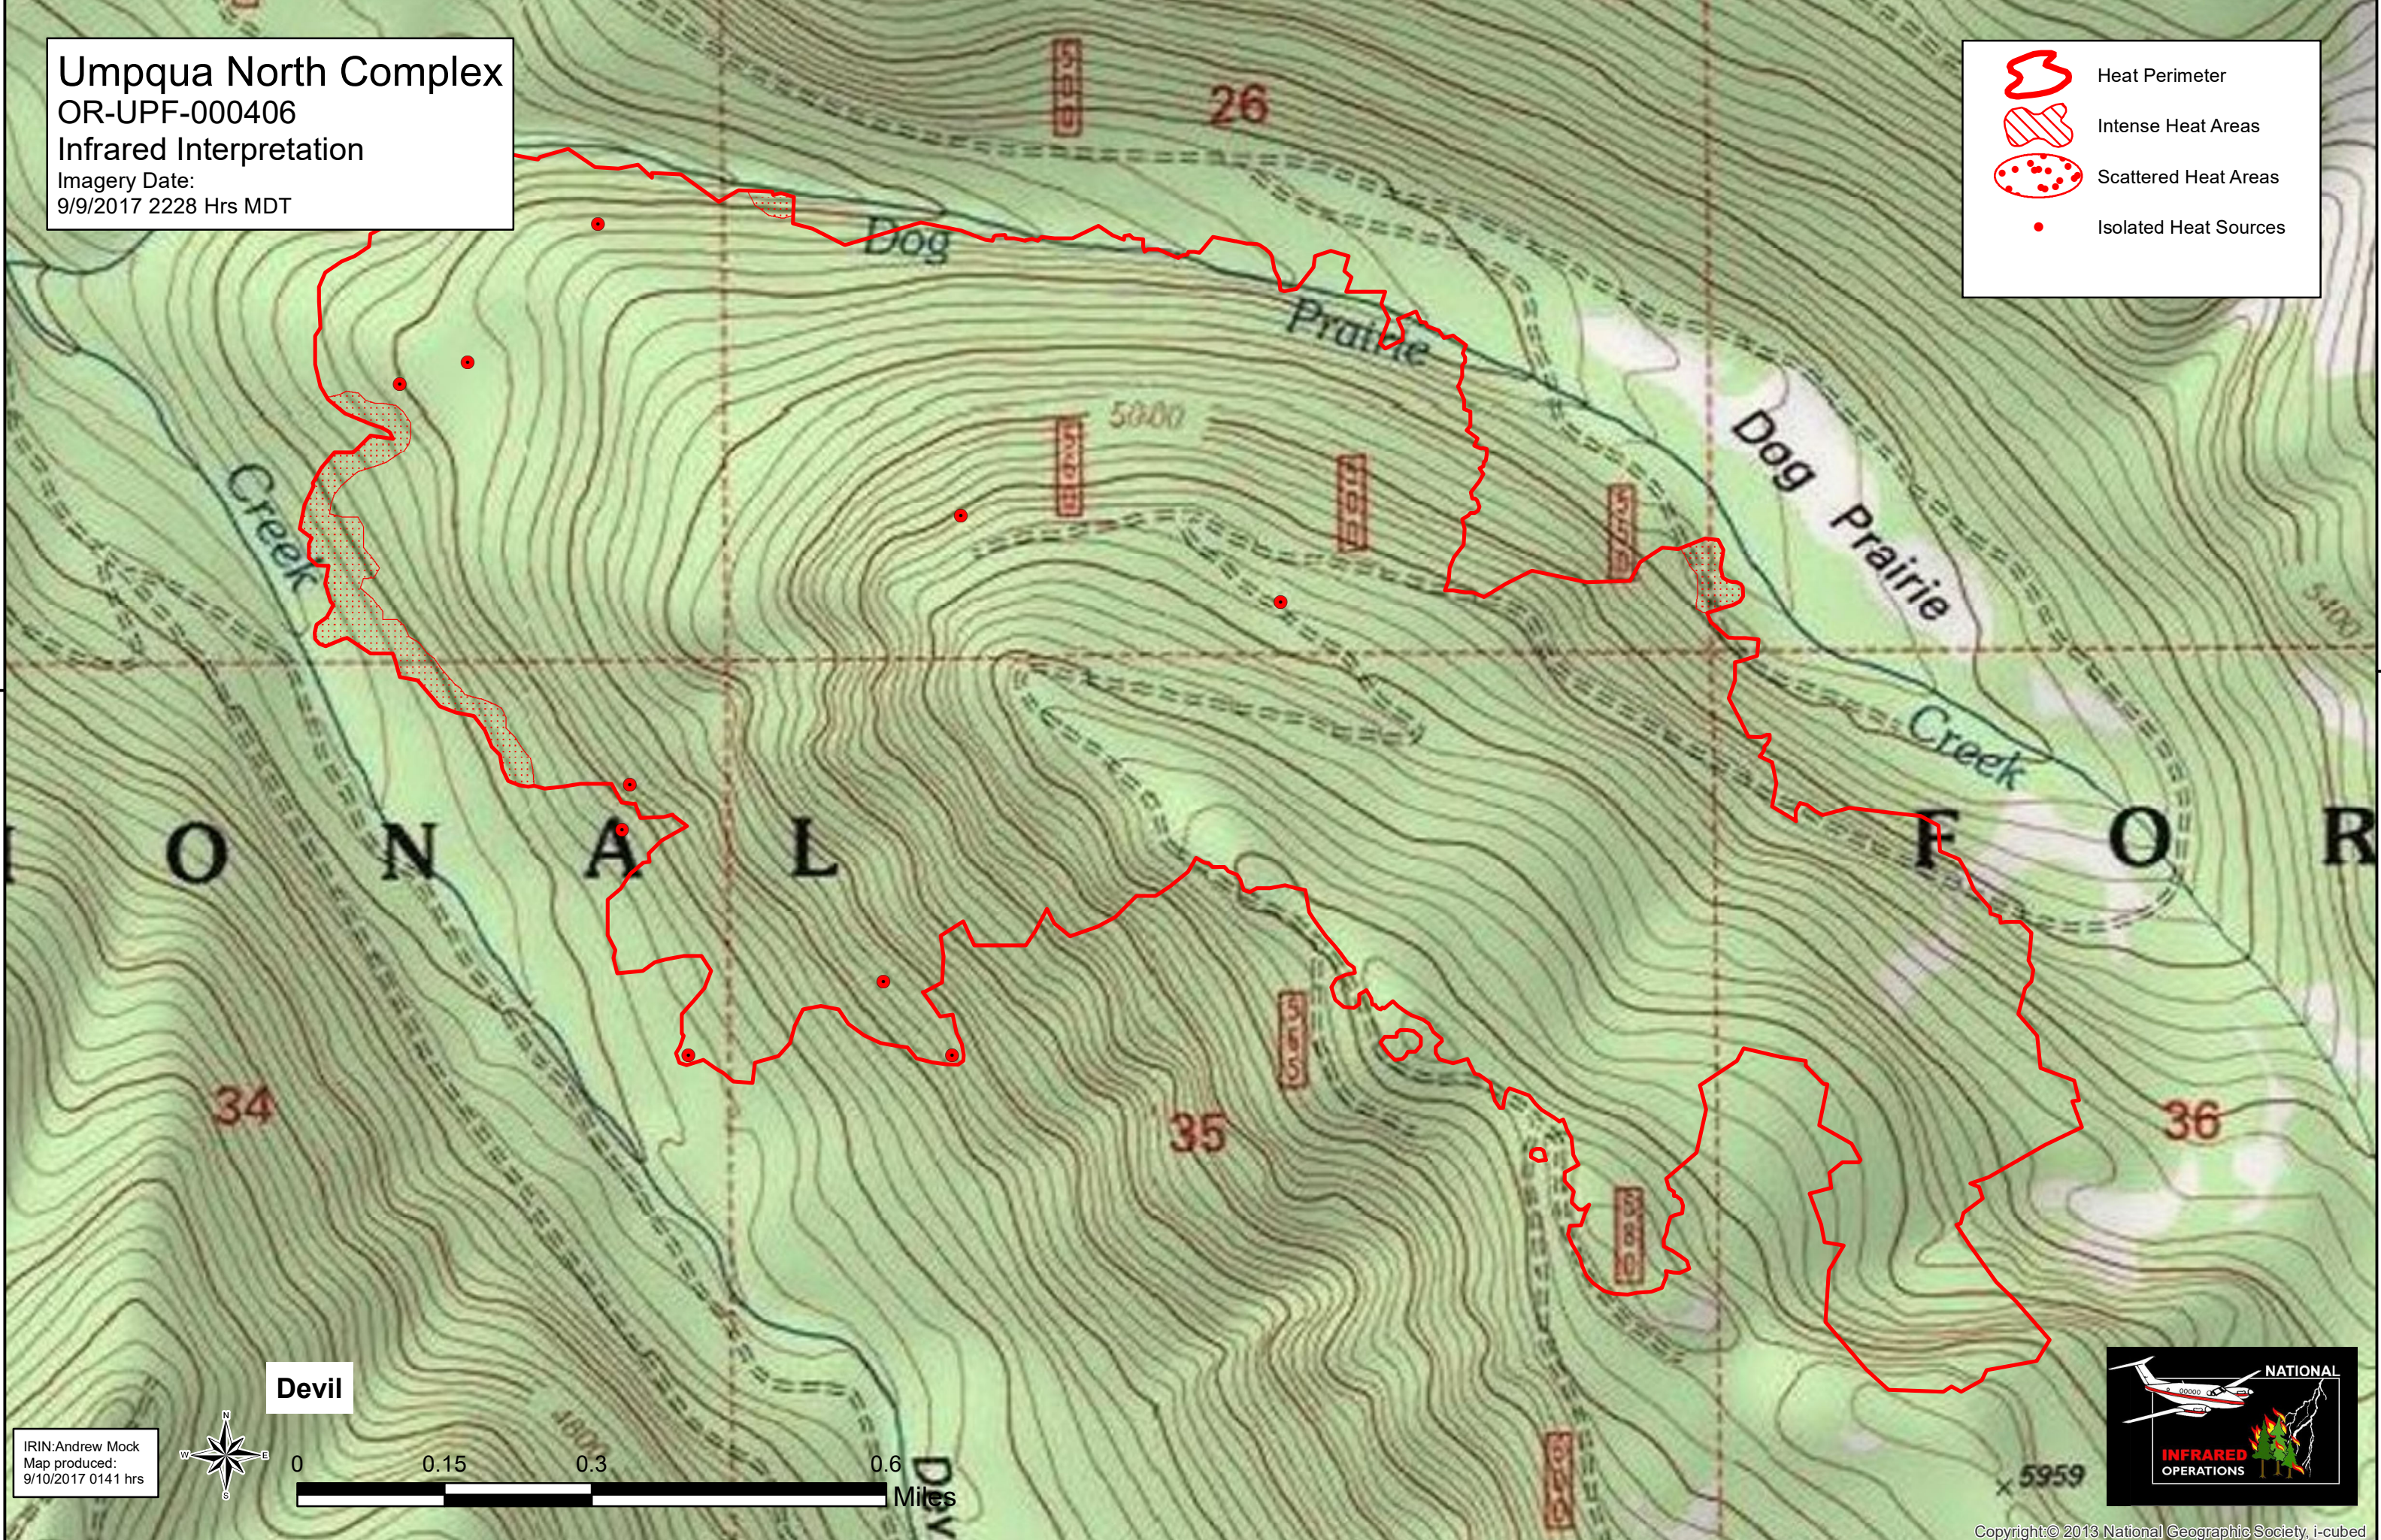

Umpqua North Complex OR-UPF-000406 Infrared Interpretation

Imagery Date:
9/9/2017 2228 Hrs MDT

-  Heat Perimeter
-  Intense Heat Areas
-  Scattered Heat Areas
-  Isolated Heat Sources

Devil

IRIN:Andrew Mock
Map produced:
9/10/2017 0141 hrs