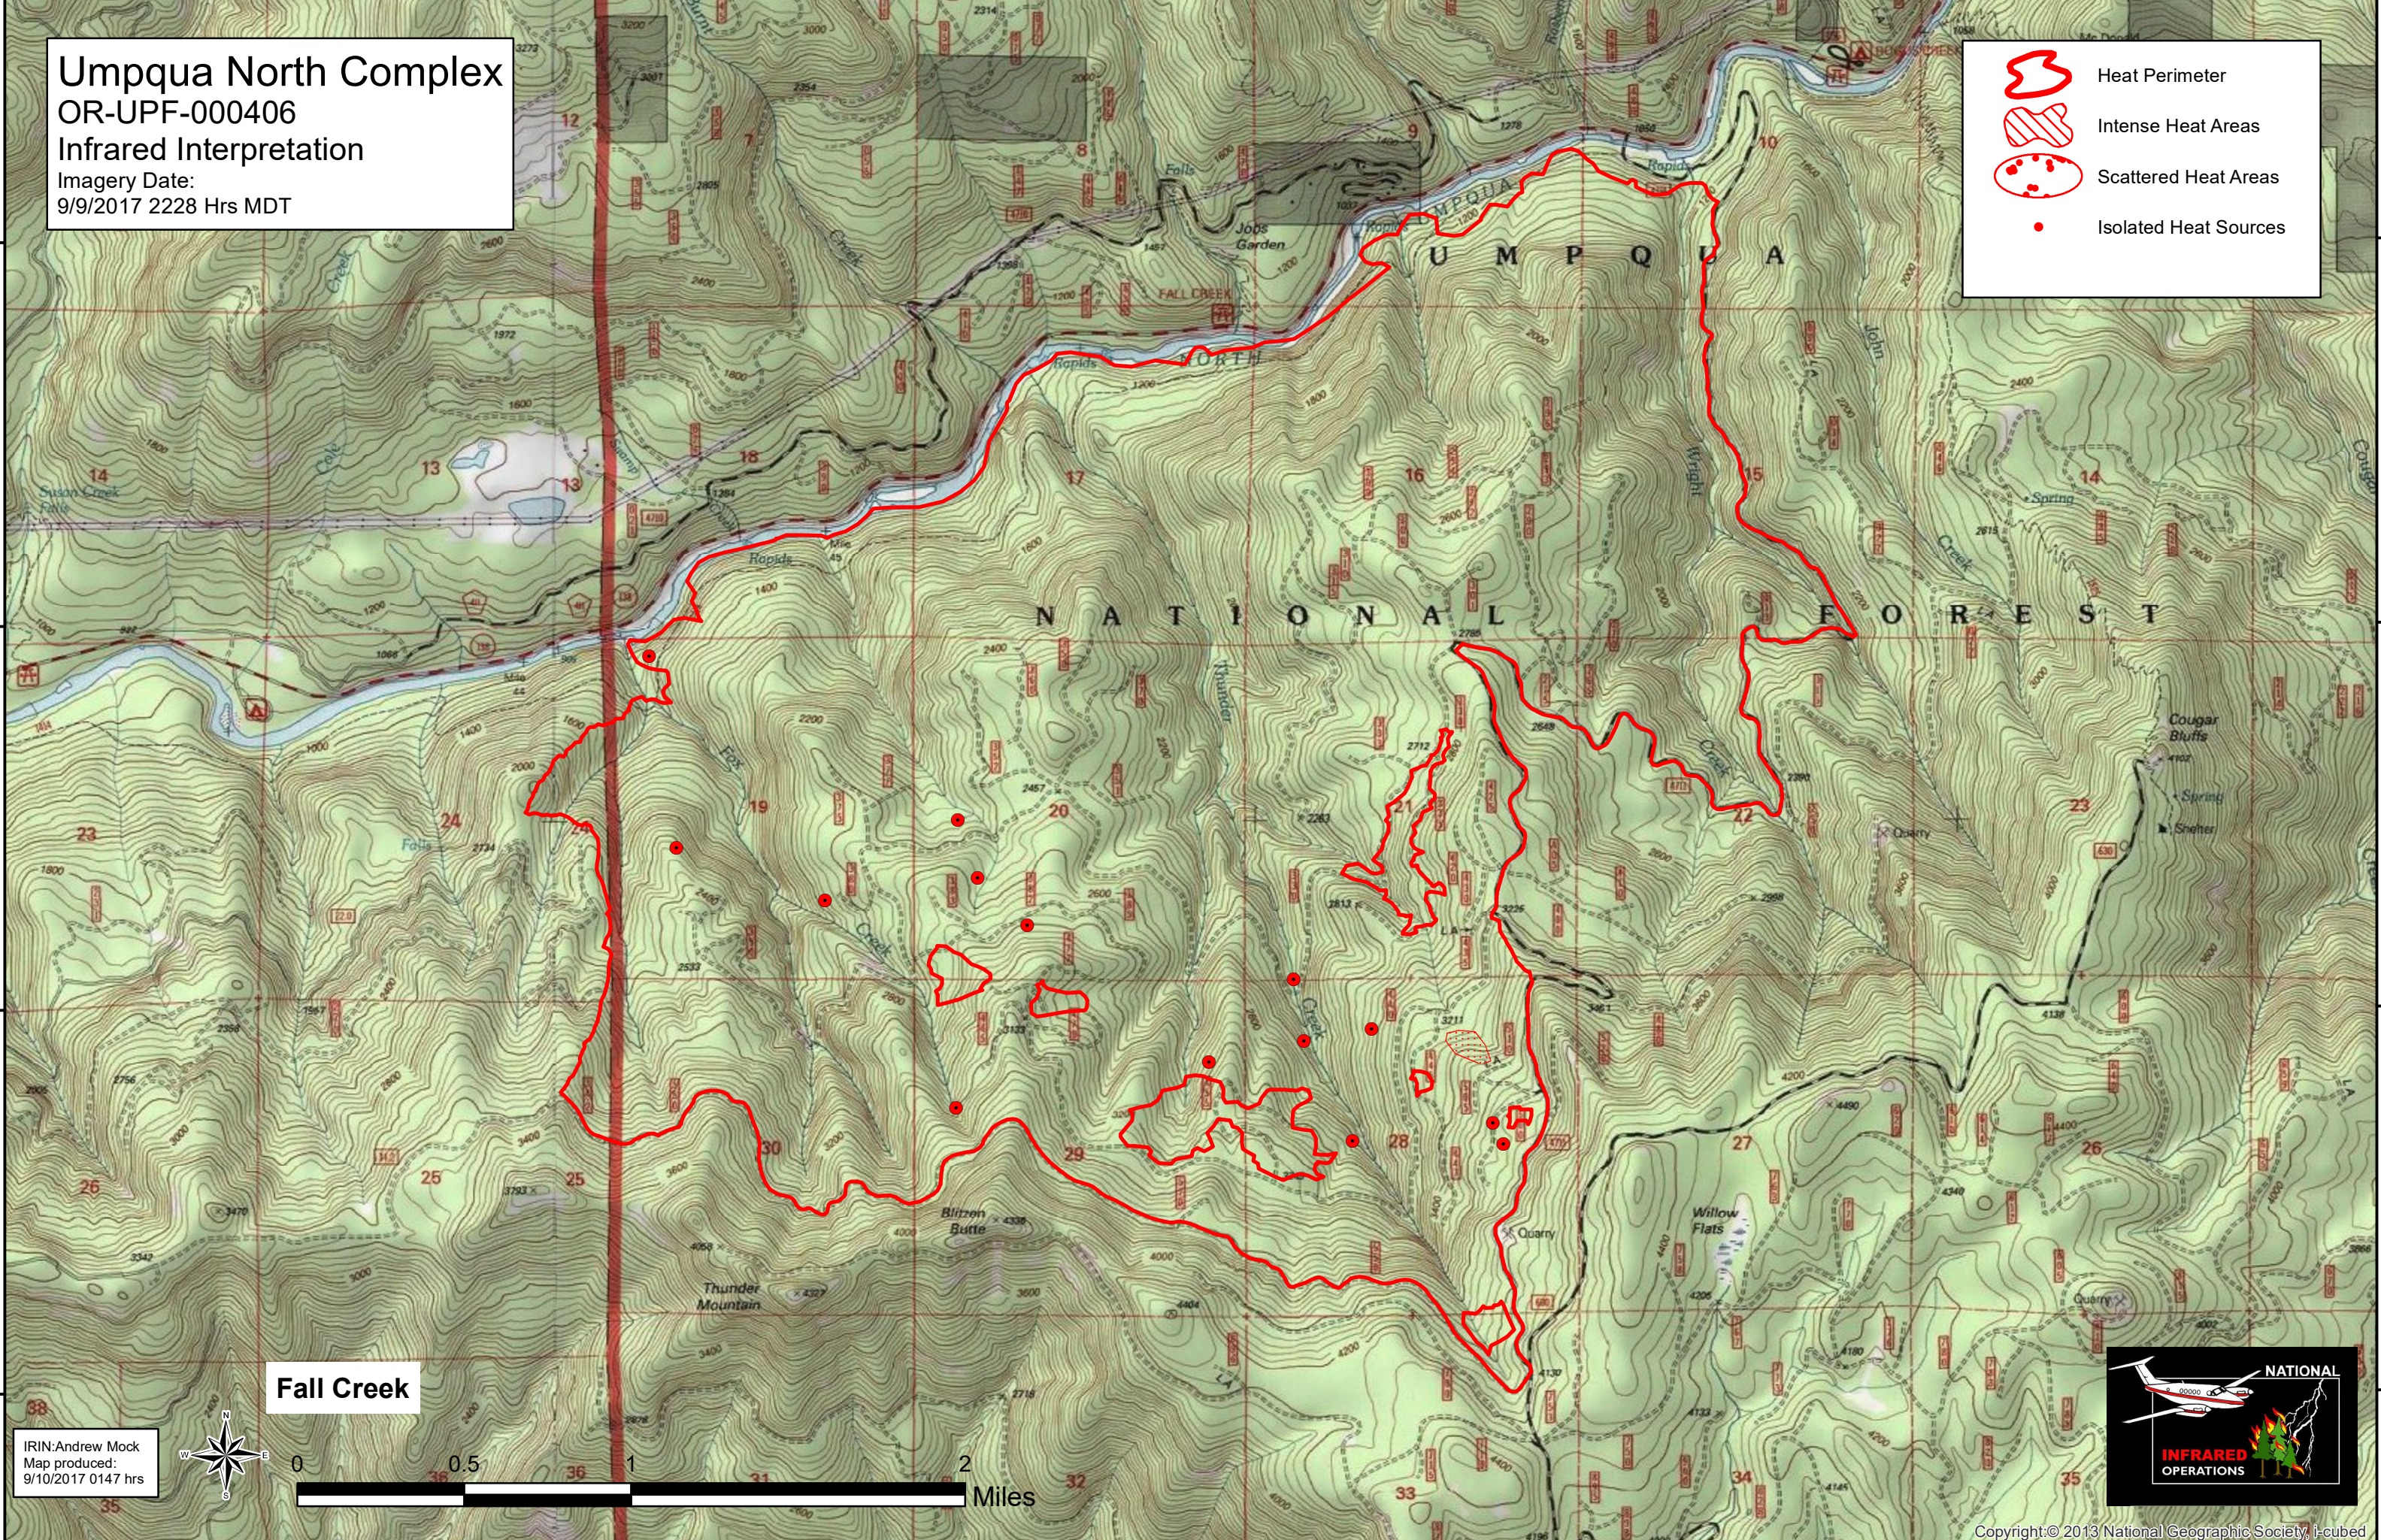

Umpqua North Complex
OR-UPF-000406
Infrared Interpretation
Imagery Date:
9/9/2017 2228 Hrs MDT

- Heat Perimeter (Red outline)
- Intense Heat Areas (Red hatched area)
- Scattered Heat Areas (Red dotted area)
- Isolated Heat Sources (Red dot)

Fall Creek

IRIN:Andrew Mock
Map produced:
9/10/2017 0147 hrs