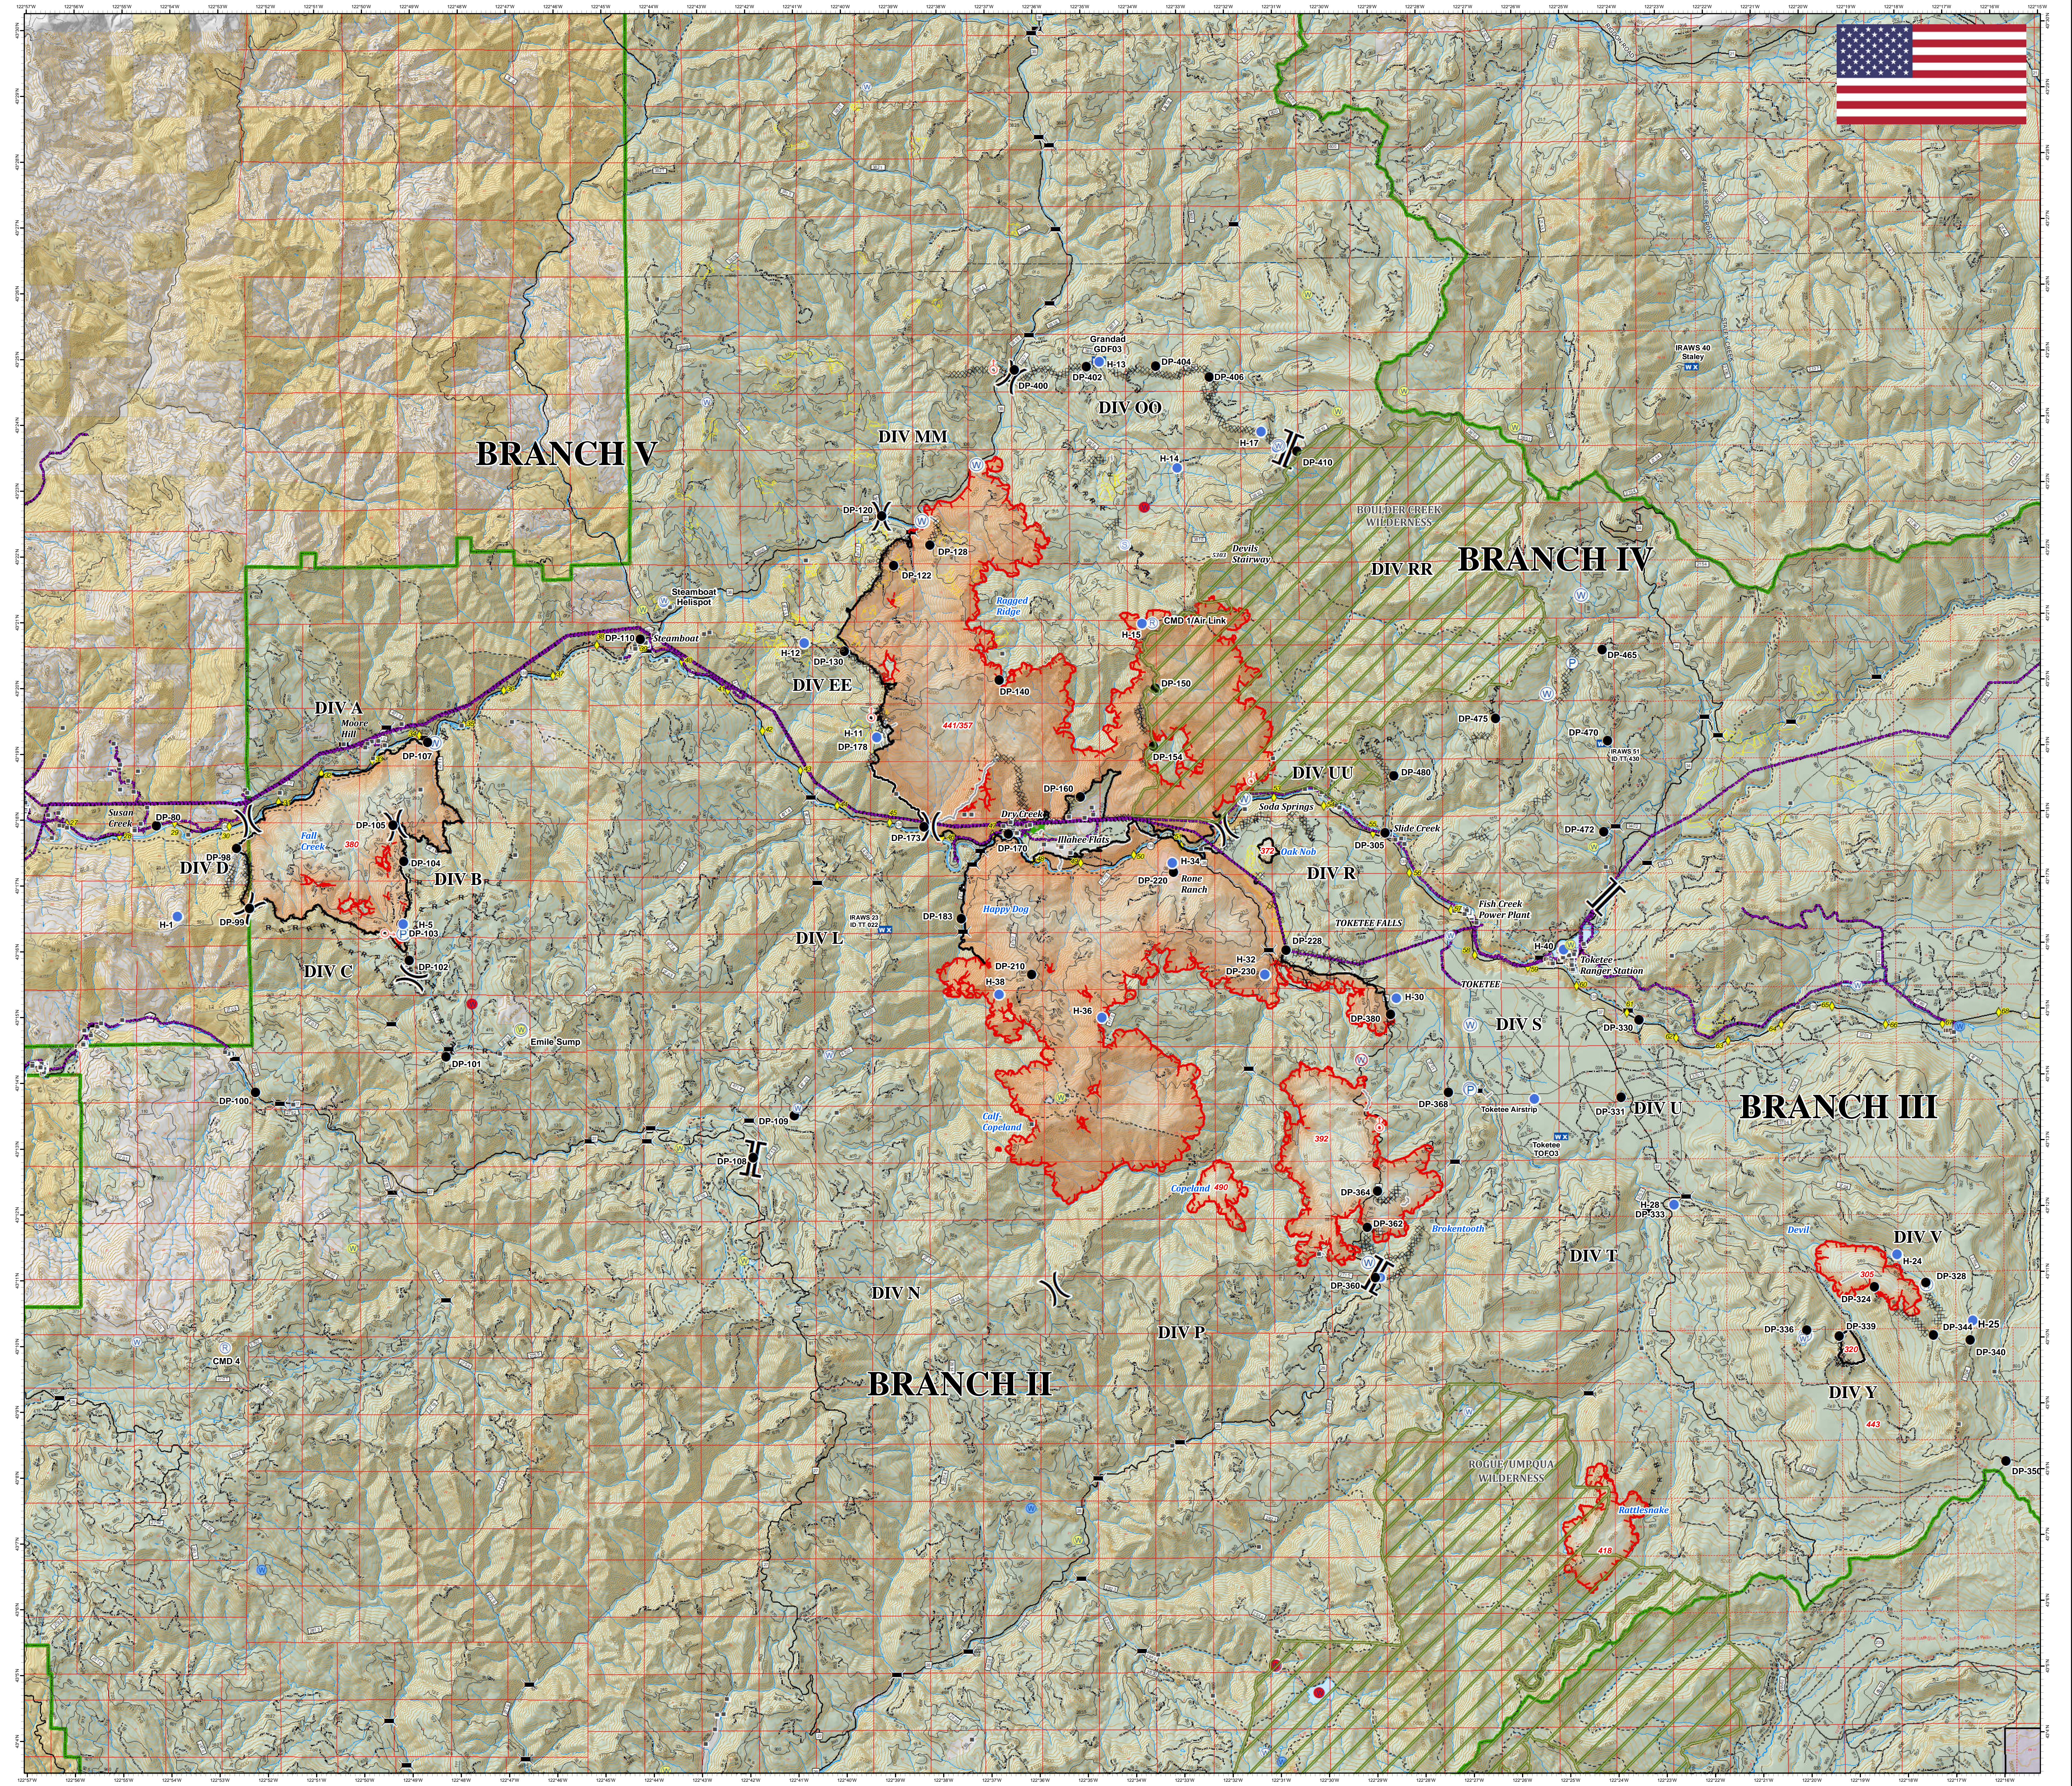

Operations

Umpqua North Complex
OR-UPF-000406
09/11/2017
Whole Complex

- Structures
- Drop Point
- Unimproved Landing Area
- Helispot
- Mobile Weather Unit
- Pump
- Repeater
- Spot Fire
- Staging Area
- Water Source
- Restricted Water Source
- Division Break
- Branch Break
- Dip Sites
 - Do Not Use
 - Restricted
 - OK With Consult
 - OK
- Powerline
- Uncontrolled Fire Edge
- Completed Line
- Completed Deer Line
- Completed Hand Line
- R · R · R · R · R Road as Completed Line
- Escape Route
- National Forest Boundary
- Bureau of Land Management
- National Park Service
- Private
- United States Forest Service
- Wilderness