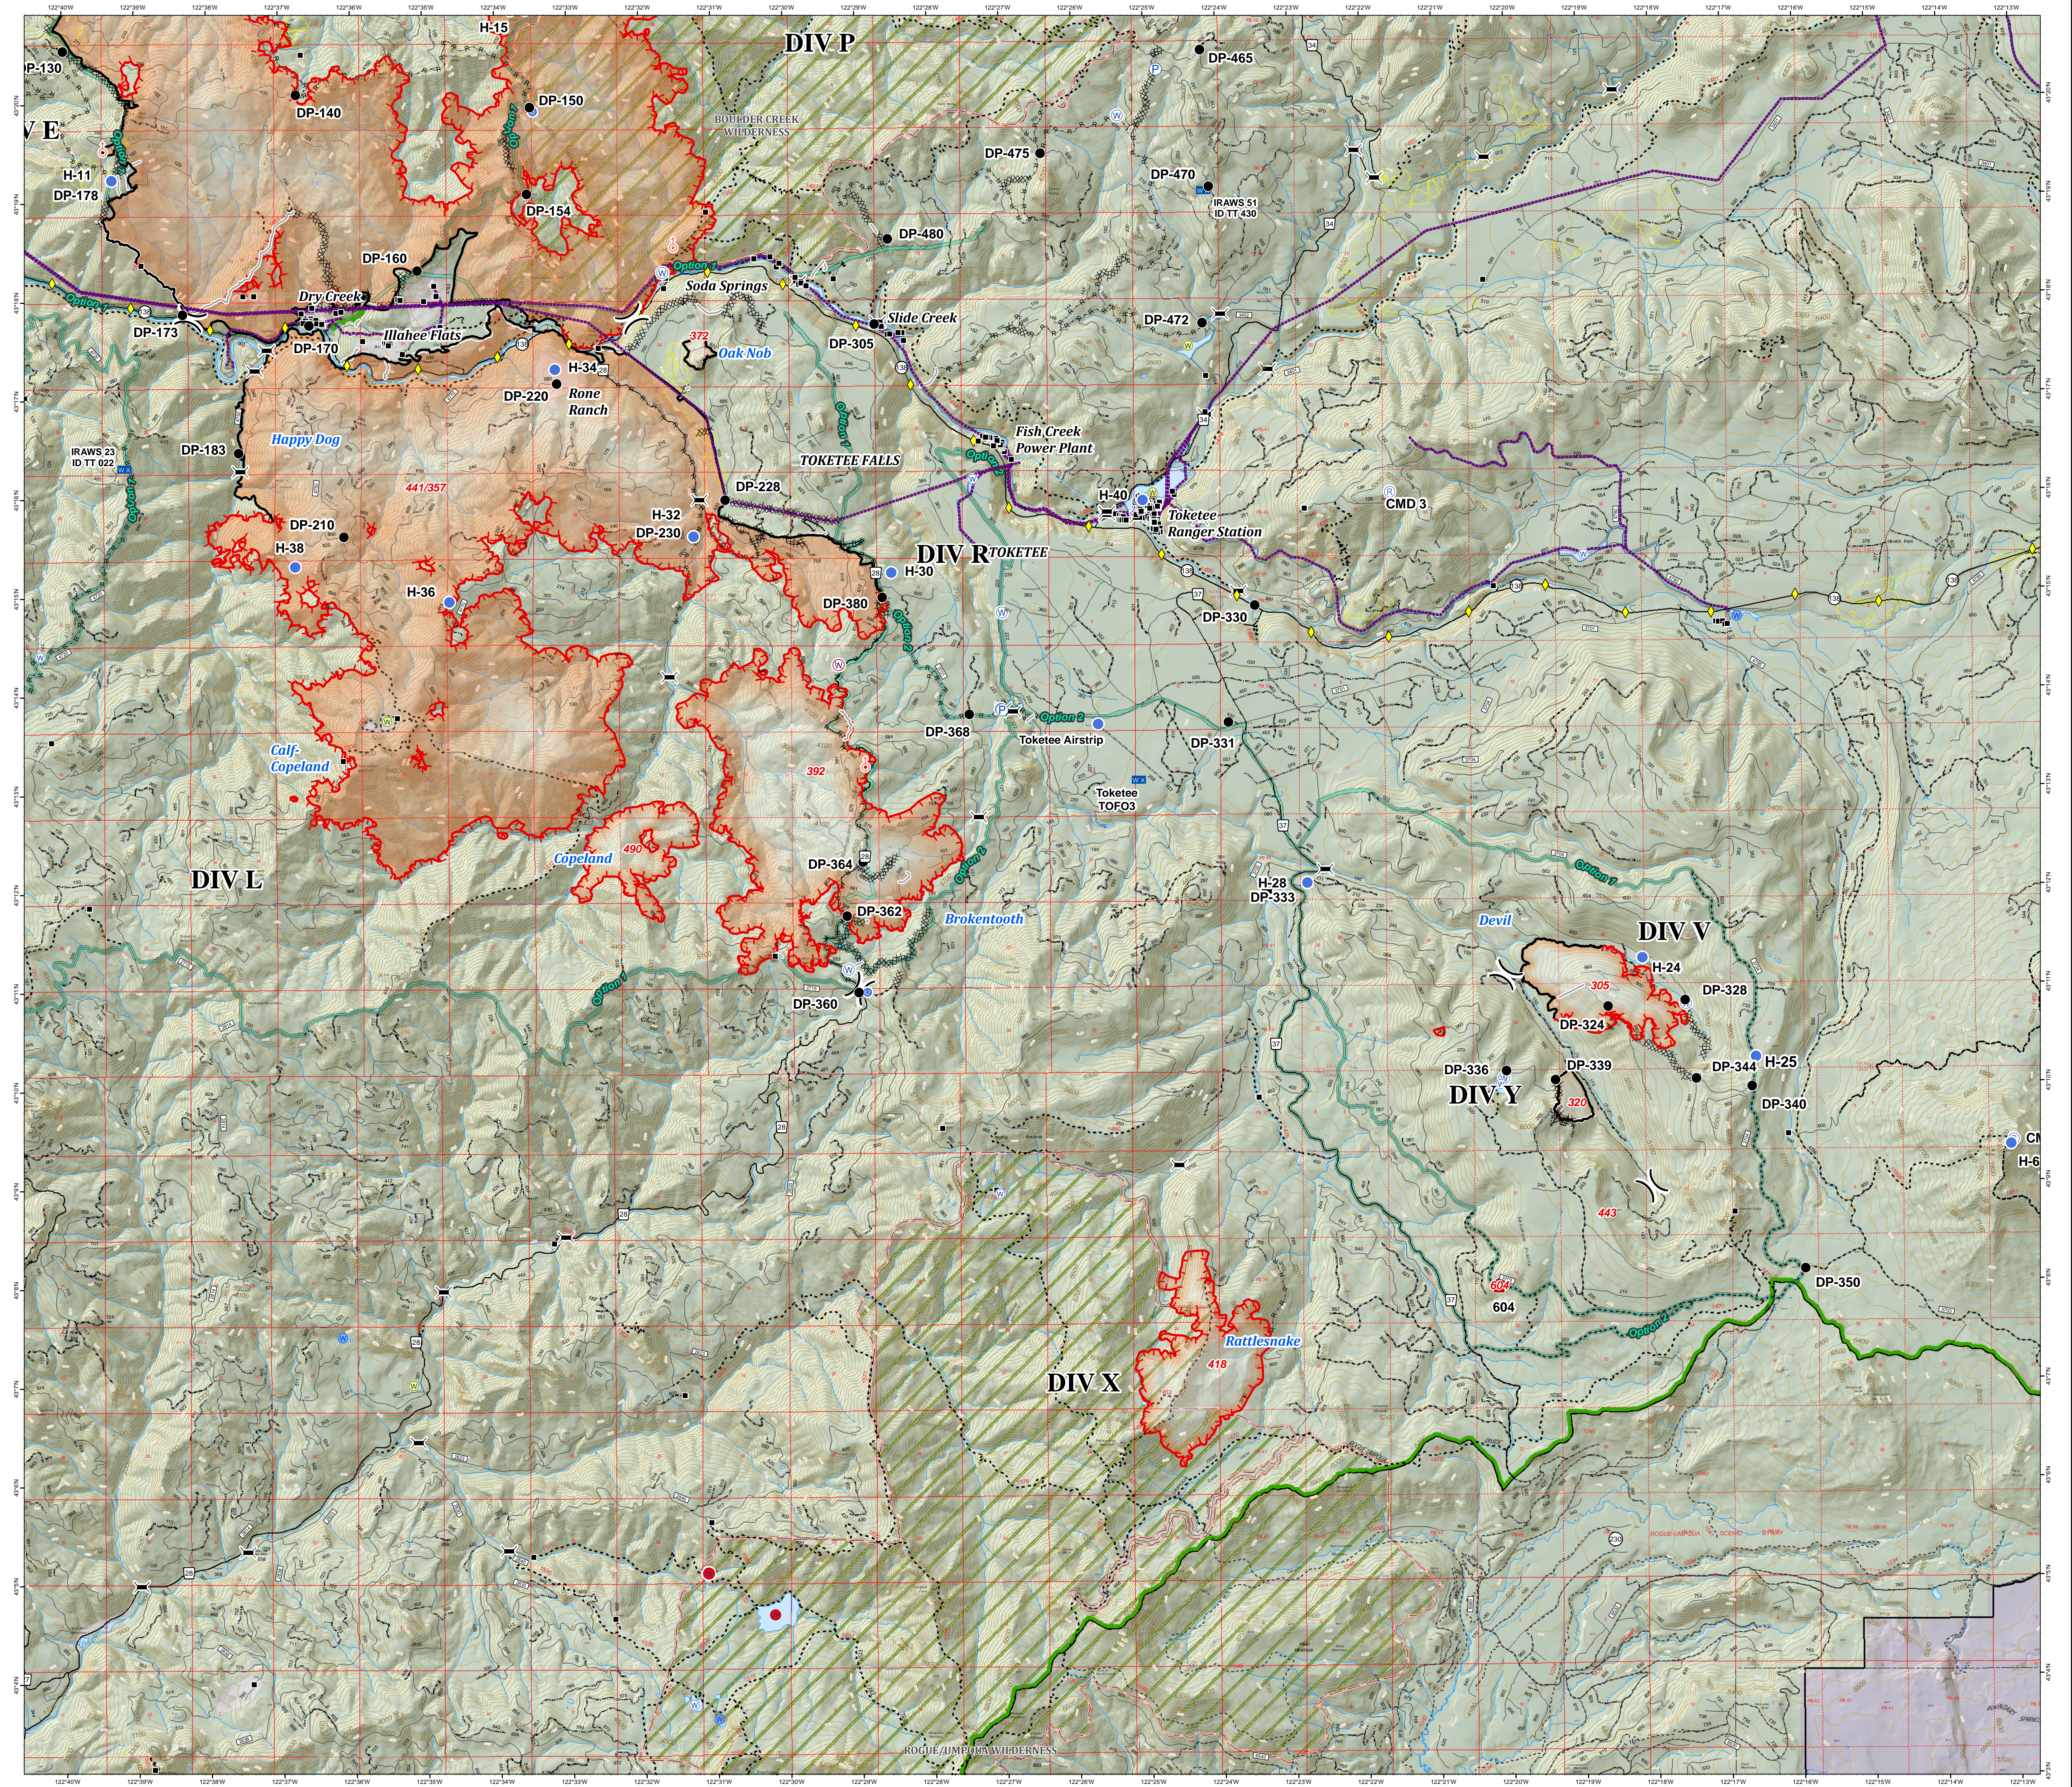

Operations South

Umpqua North Complex

OR-UPF-000406
09/16/2017

- Drop Point
- Fire Location
- Unimproved Landing Area
- Helipad
- Mobile Weather Unit
- Pump
- Repeater
- Spot Fire
- Water Source
- Restricted Water Source
- Division Break
- Structure
- Mile Post
- Bridge
- Do Not Use
- Restricted
- OK With Consent
- OK
- Powerline
- Uncontrolled Fire Edge
- Completed Line
- Completed Deer Line
- Completed Hand Line
- Road as Completed Line
- Escape Route
- Contours 100' Intervals
- Wilderness
- Active Timber Sales
- National Forest Boundary
- National Park Service
- Private
- United States Forest Service