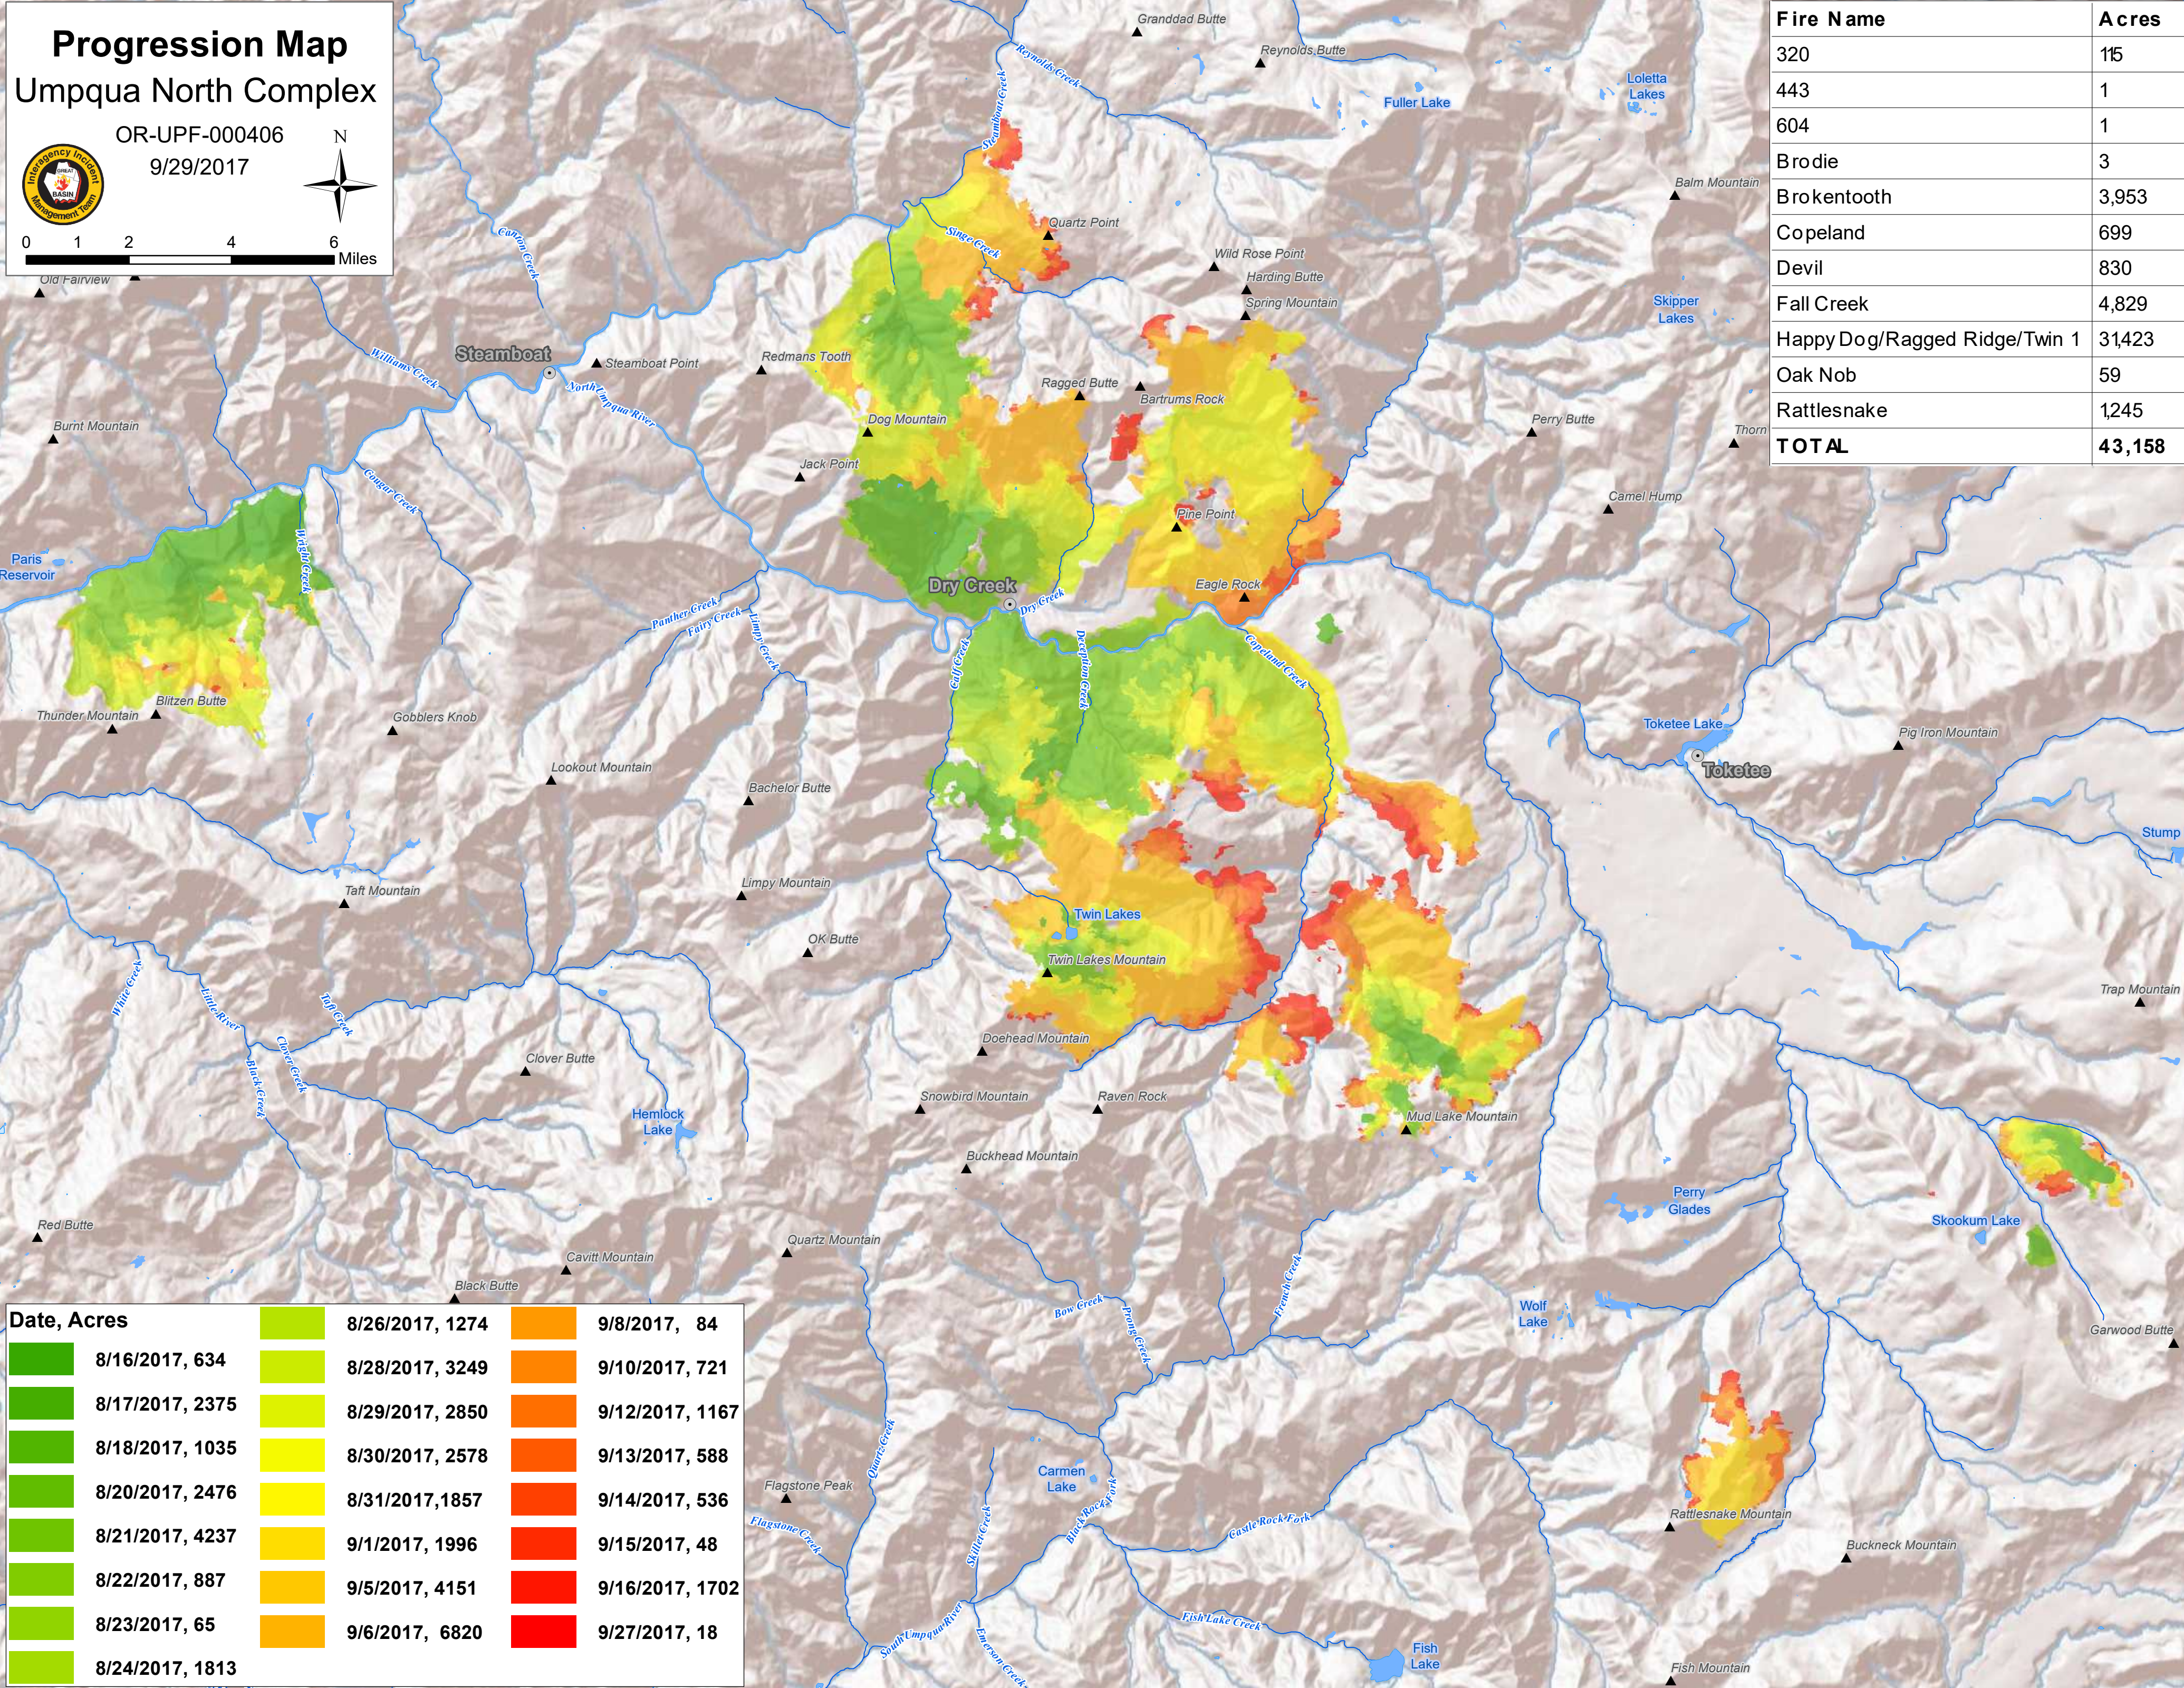

Progression Map Umpqua North Complex

OR-UPF-000406
9/29/2017

0 1 2 4 6 Miles

Fire Name	Acres
320	115
443	1
604	1
Brodie	3
Broketooth	3,953
Copeland	699
Devil	830
Fall Creek	4,829
Happy Dog/Ragged Ridge/Twin 1	31,423
Oak Nob	59
Rattlesnake	1,245
TOTAL	43,158

Date, Acres	8/26/2017, 1274	9/8/2017, 84
8/16/2017, 634	8/28/2017, 3249	9/10/2017, 721
8/17/2017, 2375	8/29/2017, 2850	9/12/2017, 1167
8/18/2017, 1035	8/30/2017, 2578	9/13/2017, 588
8/20/2017, 2476	8/31/2017, 1857	9/14/2017, 536
8/21/2017, 4237	9/1/2017, 1996	9/15/2017, 48
8/22/2017, 887	9/5/2017, 4151	9/16/2017, 1702
8/23/2017, 65	9/6/2017, 6820	9/27/2017, 18
8/24/2017, 1813		