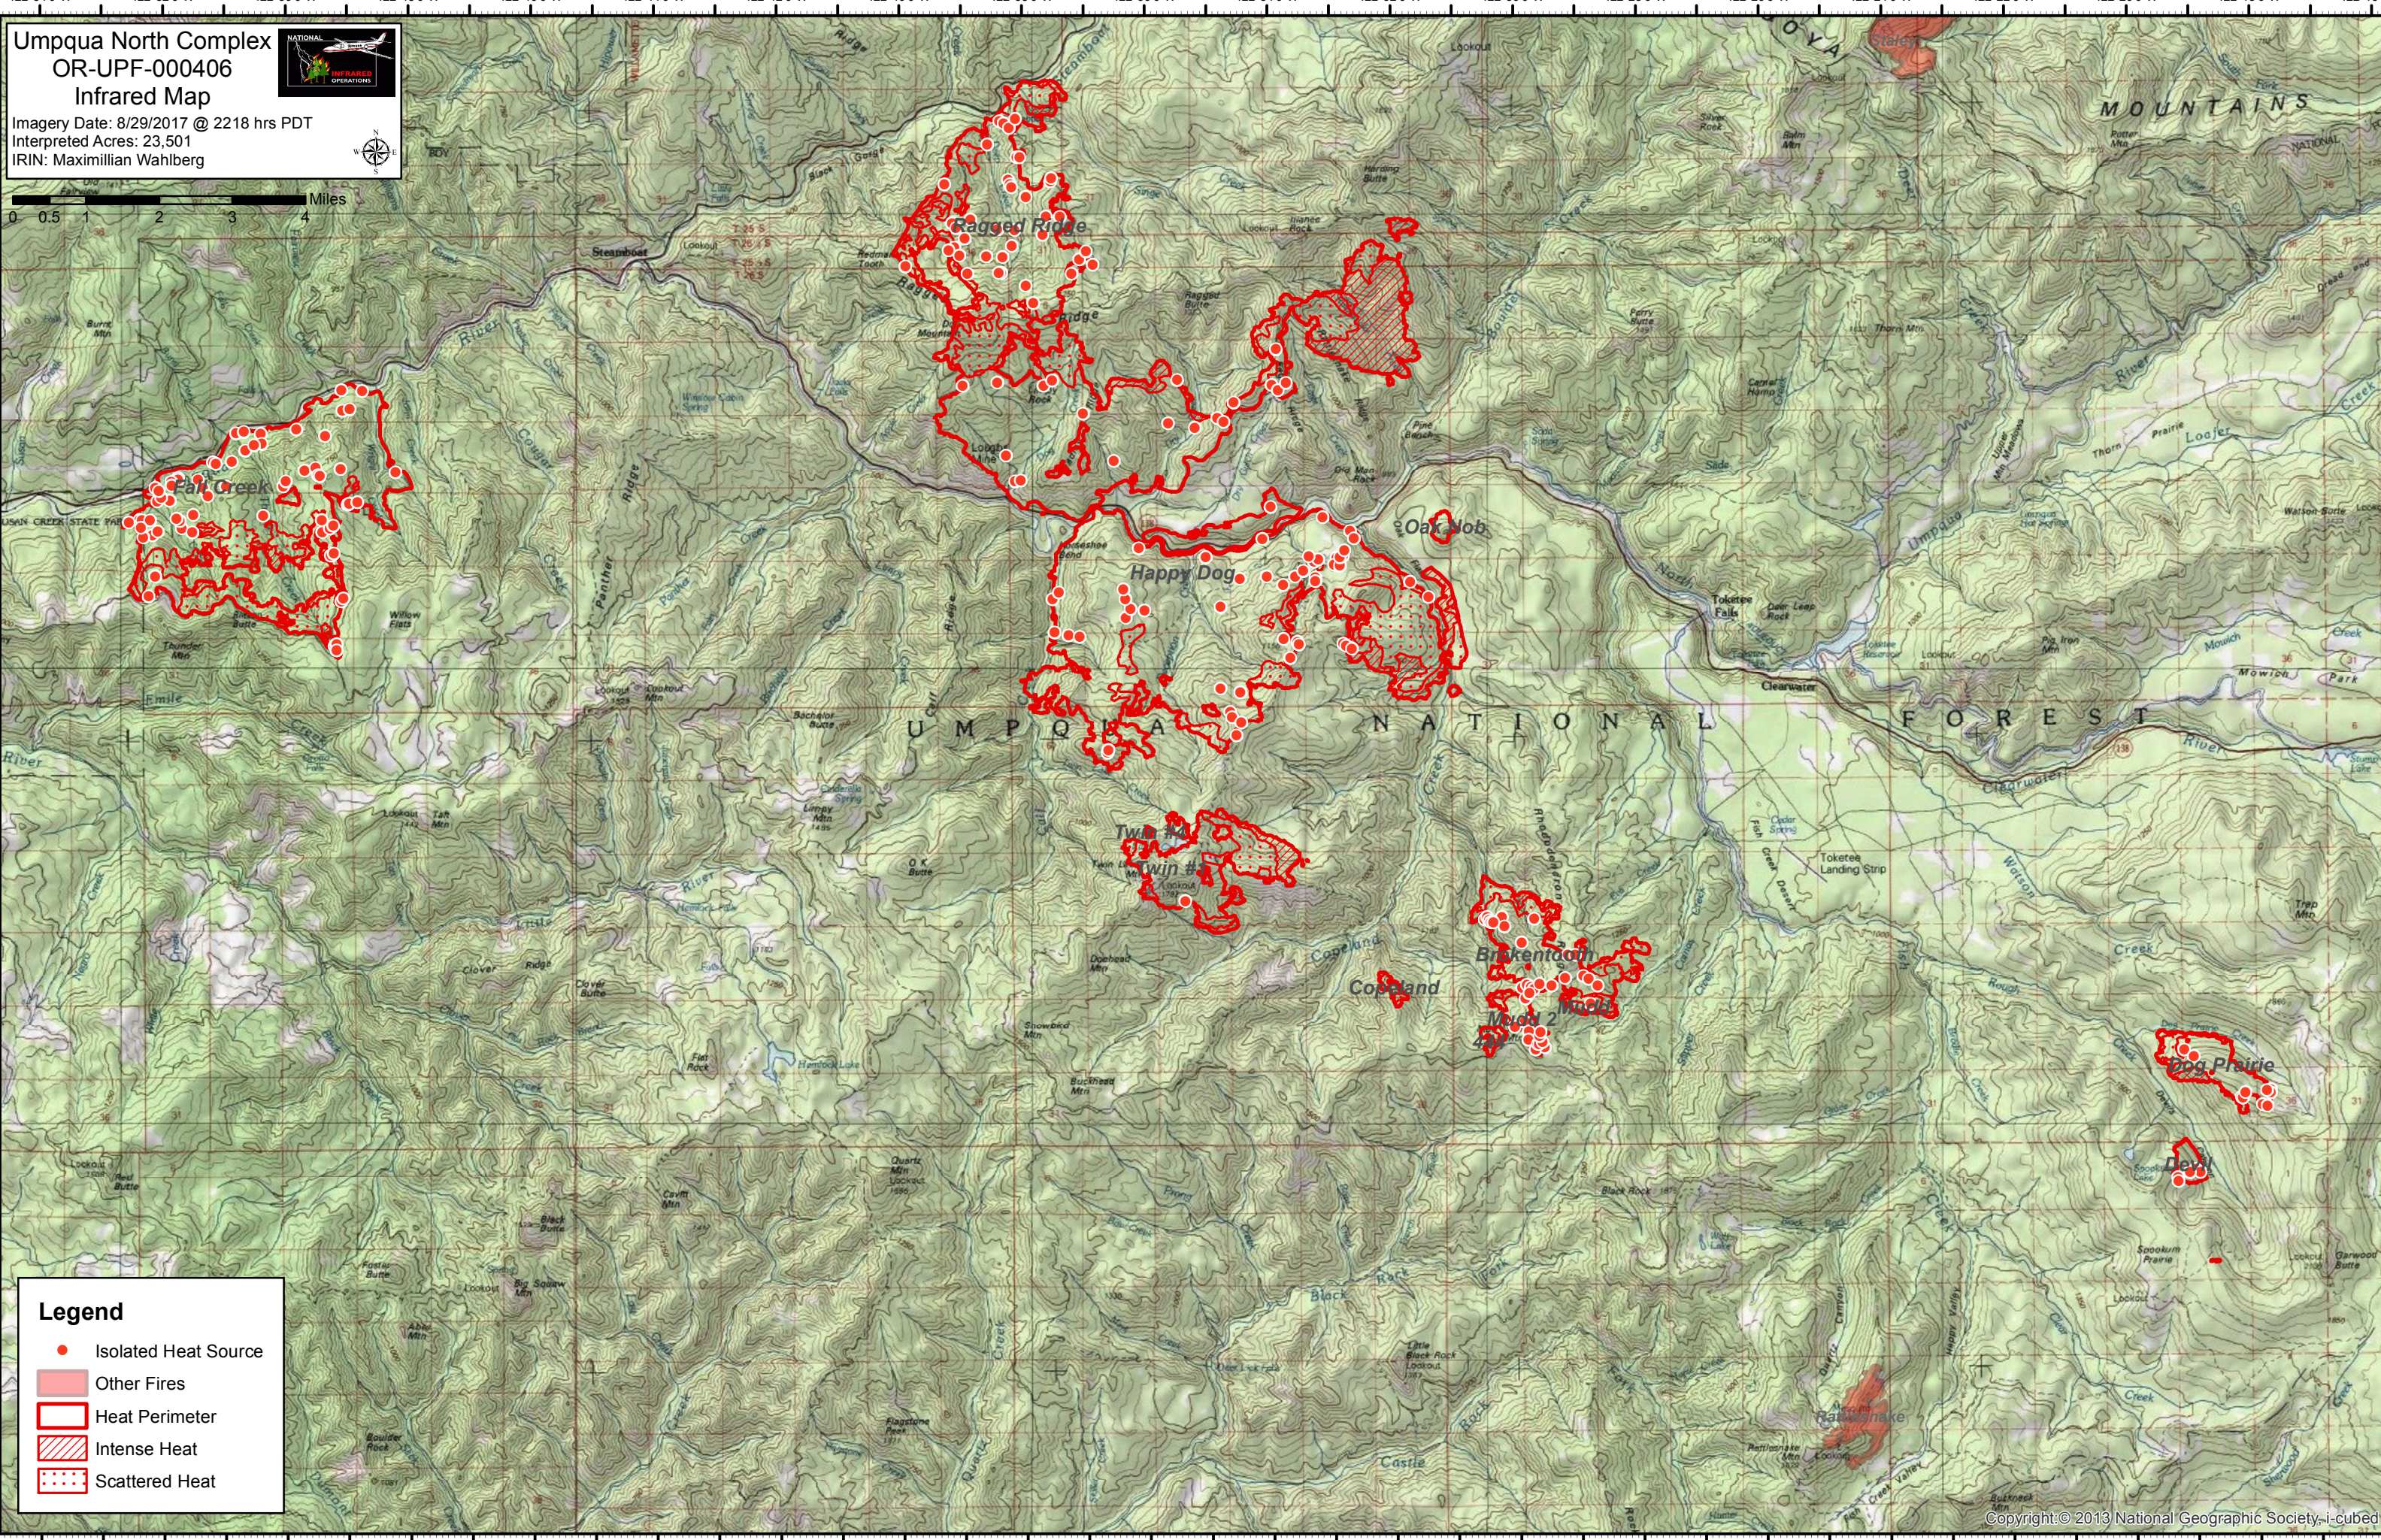

Umpqua North Complex
 OR-UPF-000406
 Infrared Map
 Imagery Date: 8/29/2017 @ 2218 hrs PDT
 Interpreted Acres: 23,501
 IRIN: Maximilian Wahlberg

- Legend**
- Isolated Heat Source
 - Other Fires
 - Heat Perimeter
 - Intense Heat
 - Scattered Heat