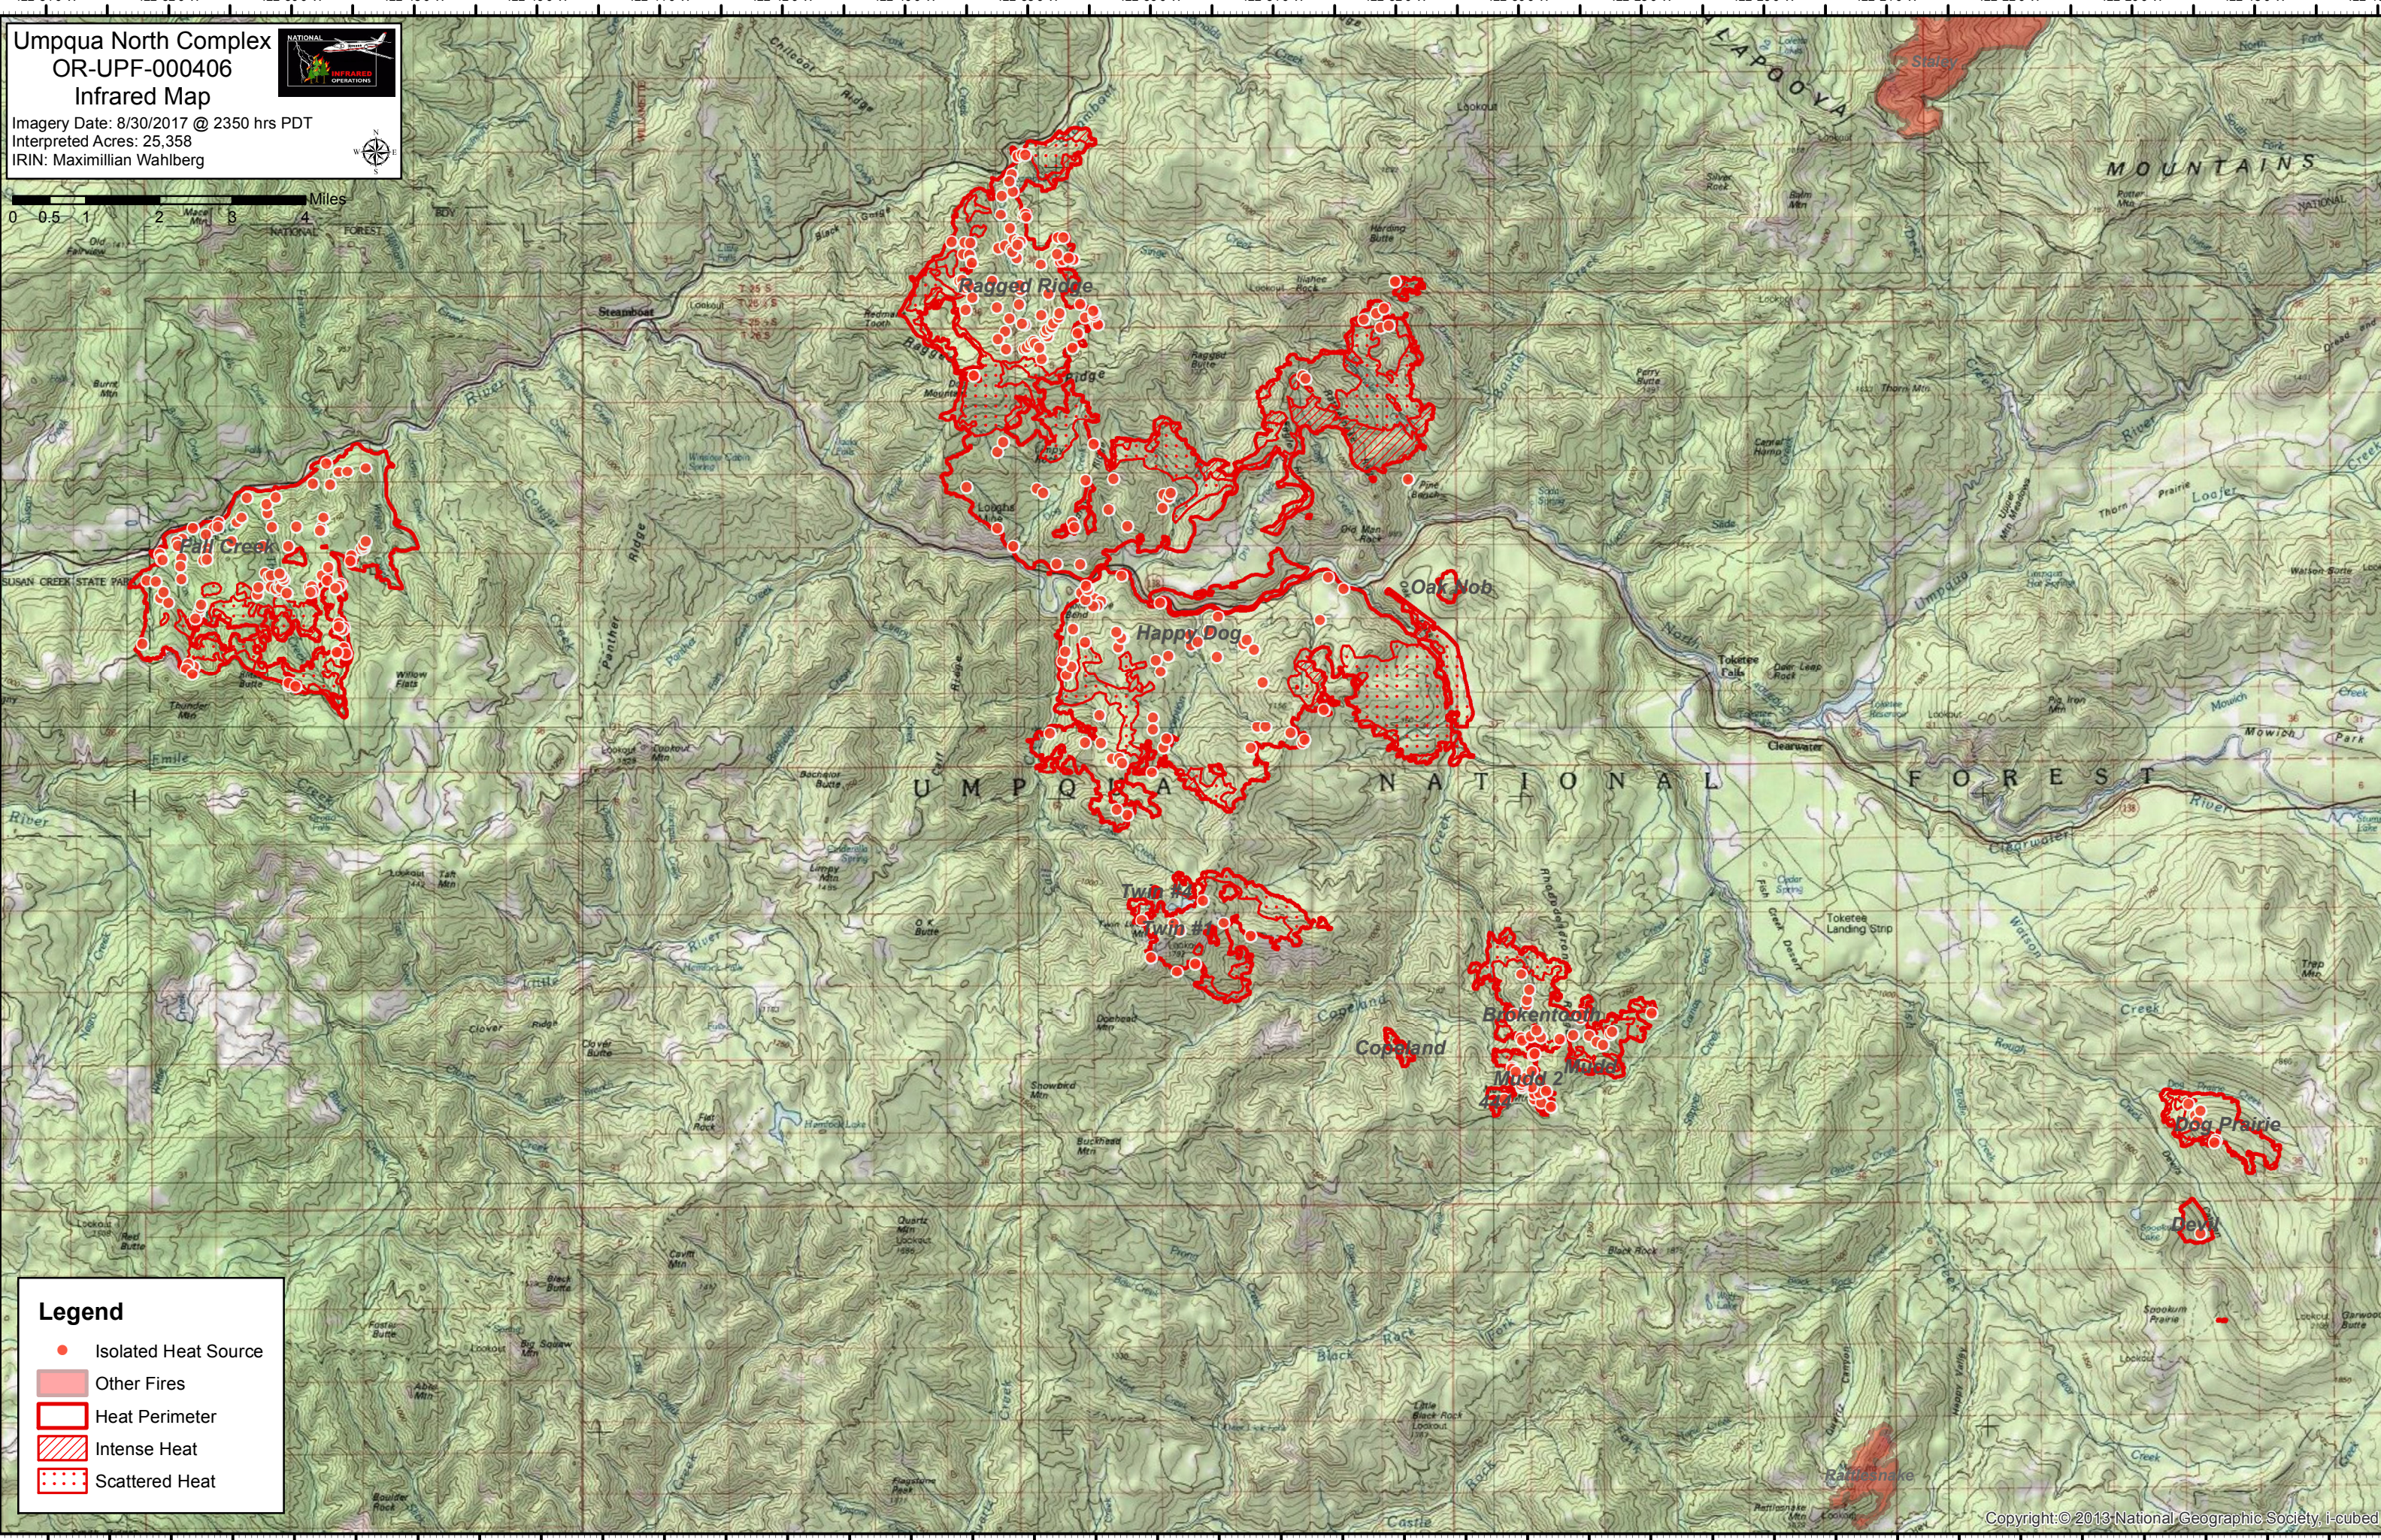

Umpqua North Complex  
OR-UPF-000406  
Infrared Map  
Imagery Date: 8/30/2017 @ 2350 hrs PDT  
Interpreted Acres: 25,358  
IRIN: Maximilian Wahlberg

**Legend**

- Isolated Heat Source
- Other Fires
- ▭ Heat Perimeter
- ▨ Intense Heat
- ▤ Scattered Heat