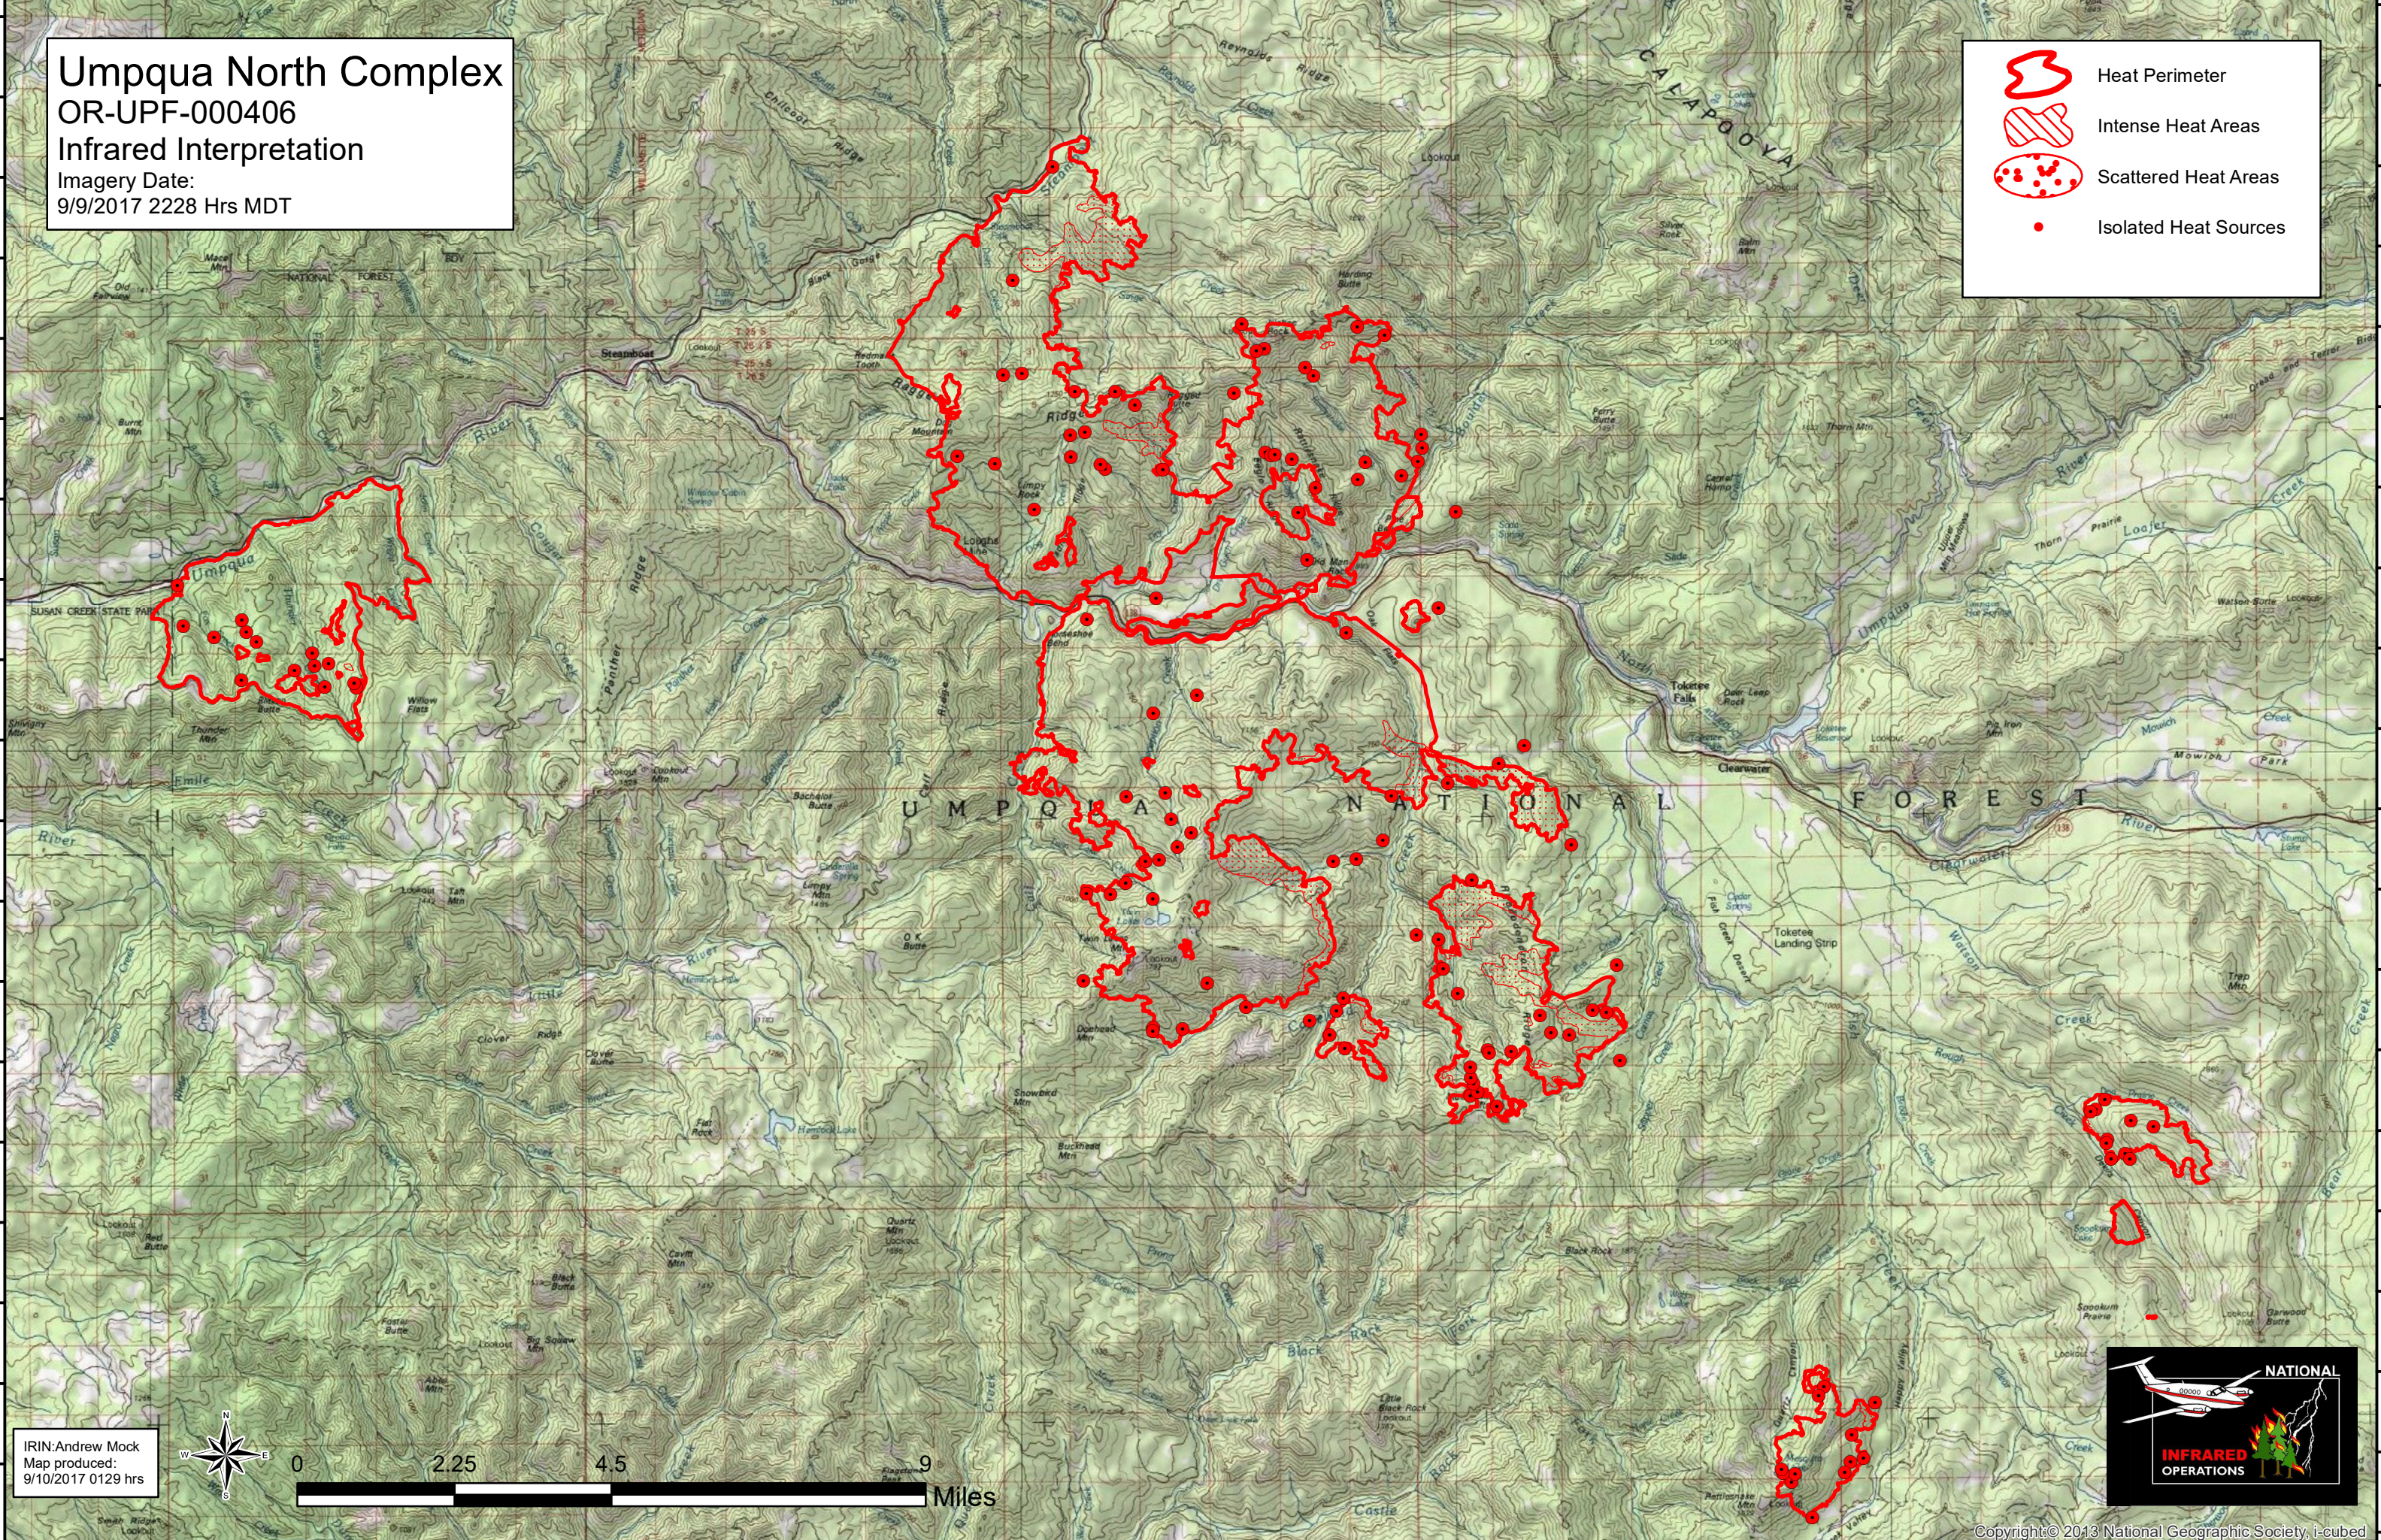

Umpqua North Complex
OR-UPF-000406
Infrared Interpretation
Imagery Date:
9/9/2017 2228 Hrs MDT

- Heat Perimeter
- Intense Heat Areas
- Scattered Heat Areas
- Isolated Heat Sources

IRIN:Andrew Mock
Map produced:
9/10/2017 0129 hrs

0 2.25 4.5 9 Miles