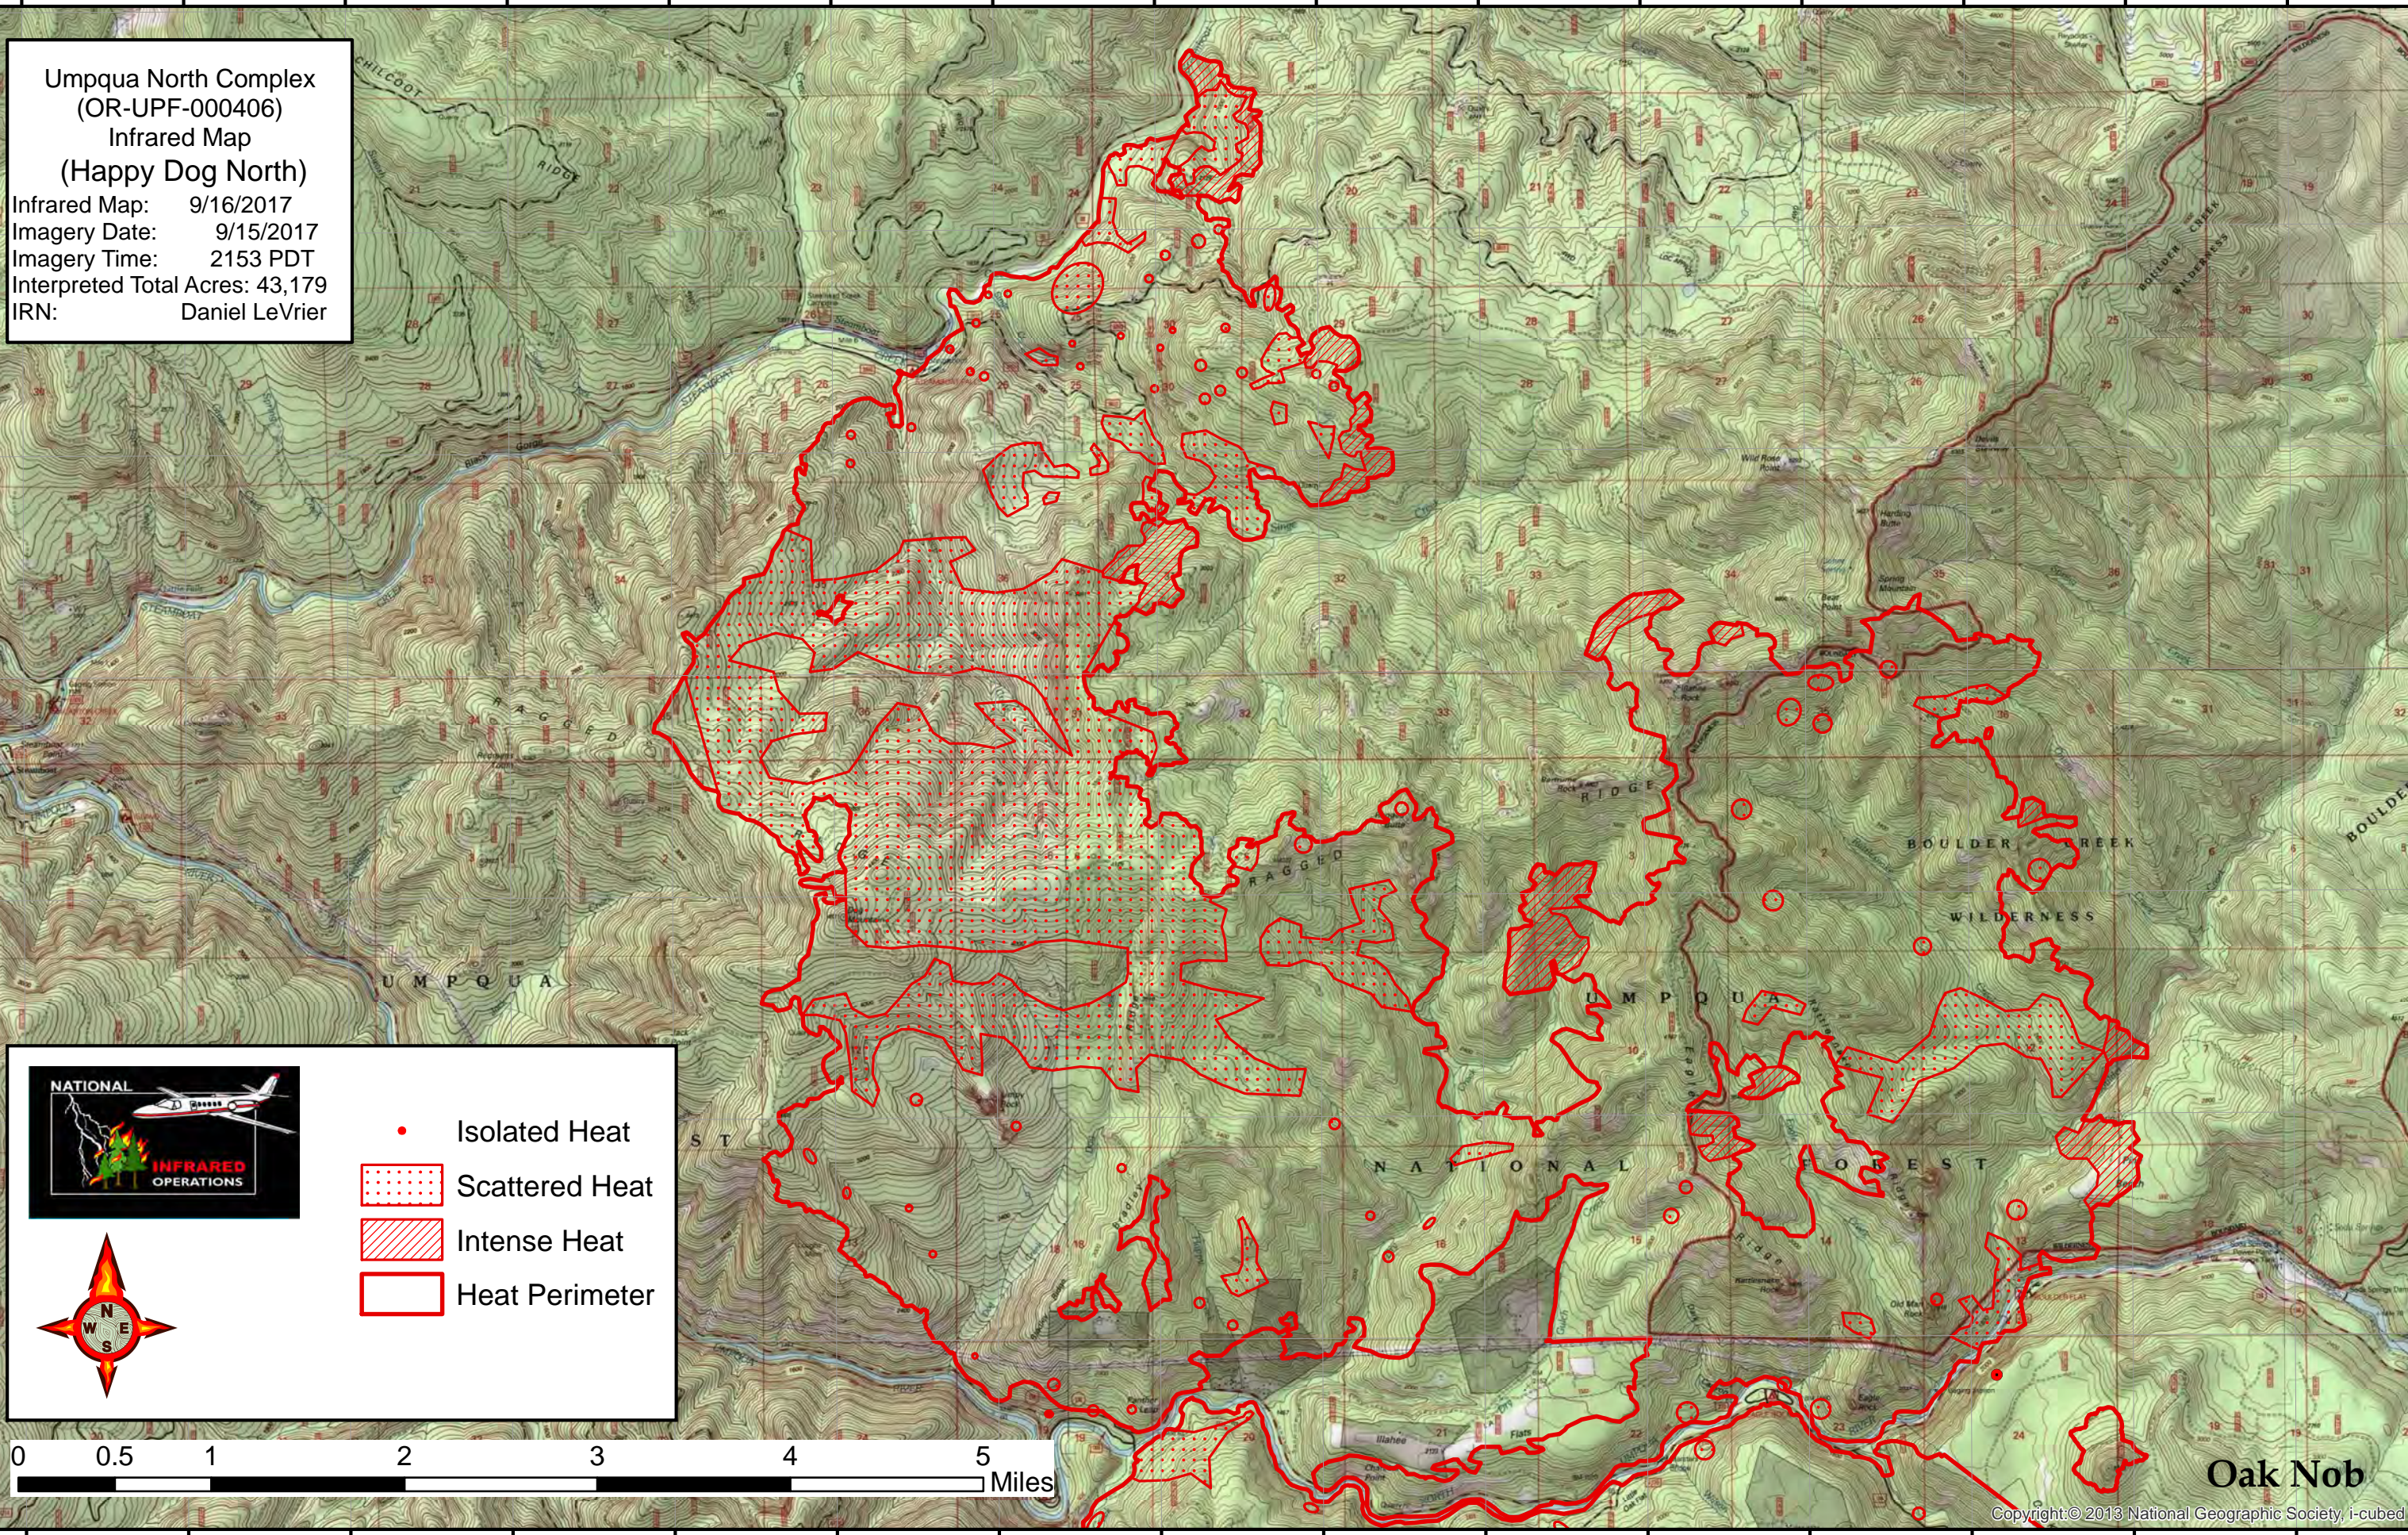

122°44'0"W 122°43'0"W 122°42'0"W 122°41'0"W 122°40'0"W 122°39'0"W 122°38'0"W 122°37'0"W 122°36'0"W 122°35'0"W 122°34'0"W 122°33'0"W 122°32'0"W 122°31'0"W 122°30'0"W

Umpqua North Complex  
(OR-UPF-000406)  
Infrared Map  
(Happy Dog North)  
Infrared Map: 9/16/2017  
Imagery Date: 9/15/2017  
Imagery Time: 2153 PDT  
Interpreted Total Acres: 43,179  
IRN: Daniel LeVrier

- Isolated Heat
- ▨ Scattered Heat
- ▨ Intense Heat
- Heat Perimeter

122°44'0"W 122°43'0"W 122°42'0"W 122°41'0"W 122°40'0"W 122°39'0"W 122°38'0"W 122°37'0"W 122°36'0"W 122°35'0"W 122°34'0"W 122°33'0"W 122°32'0"W 122°31'0"W 122°30'0"W

Oak Nob