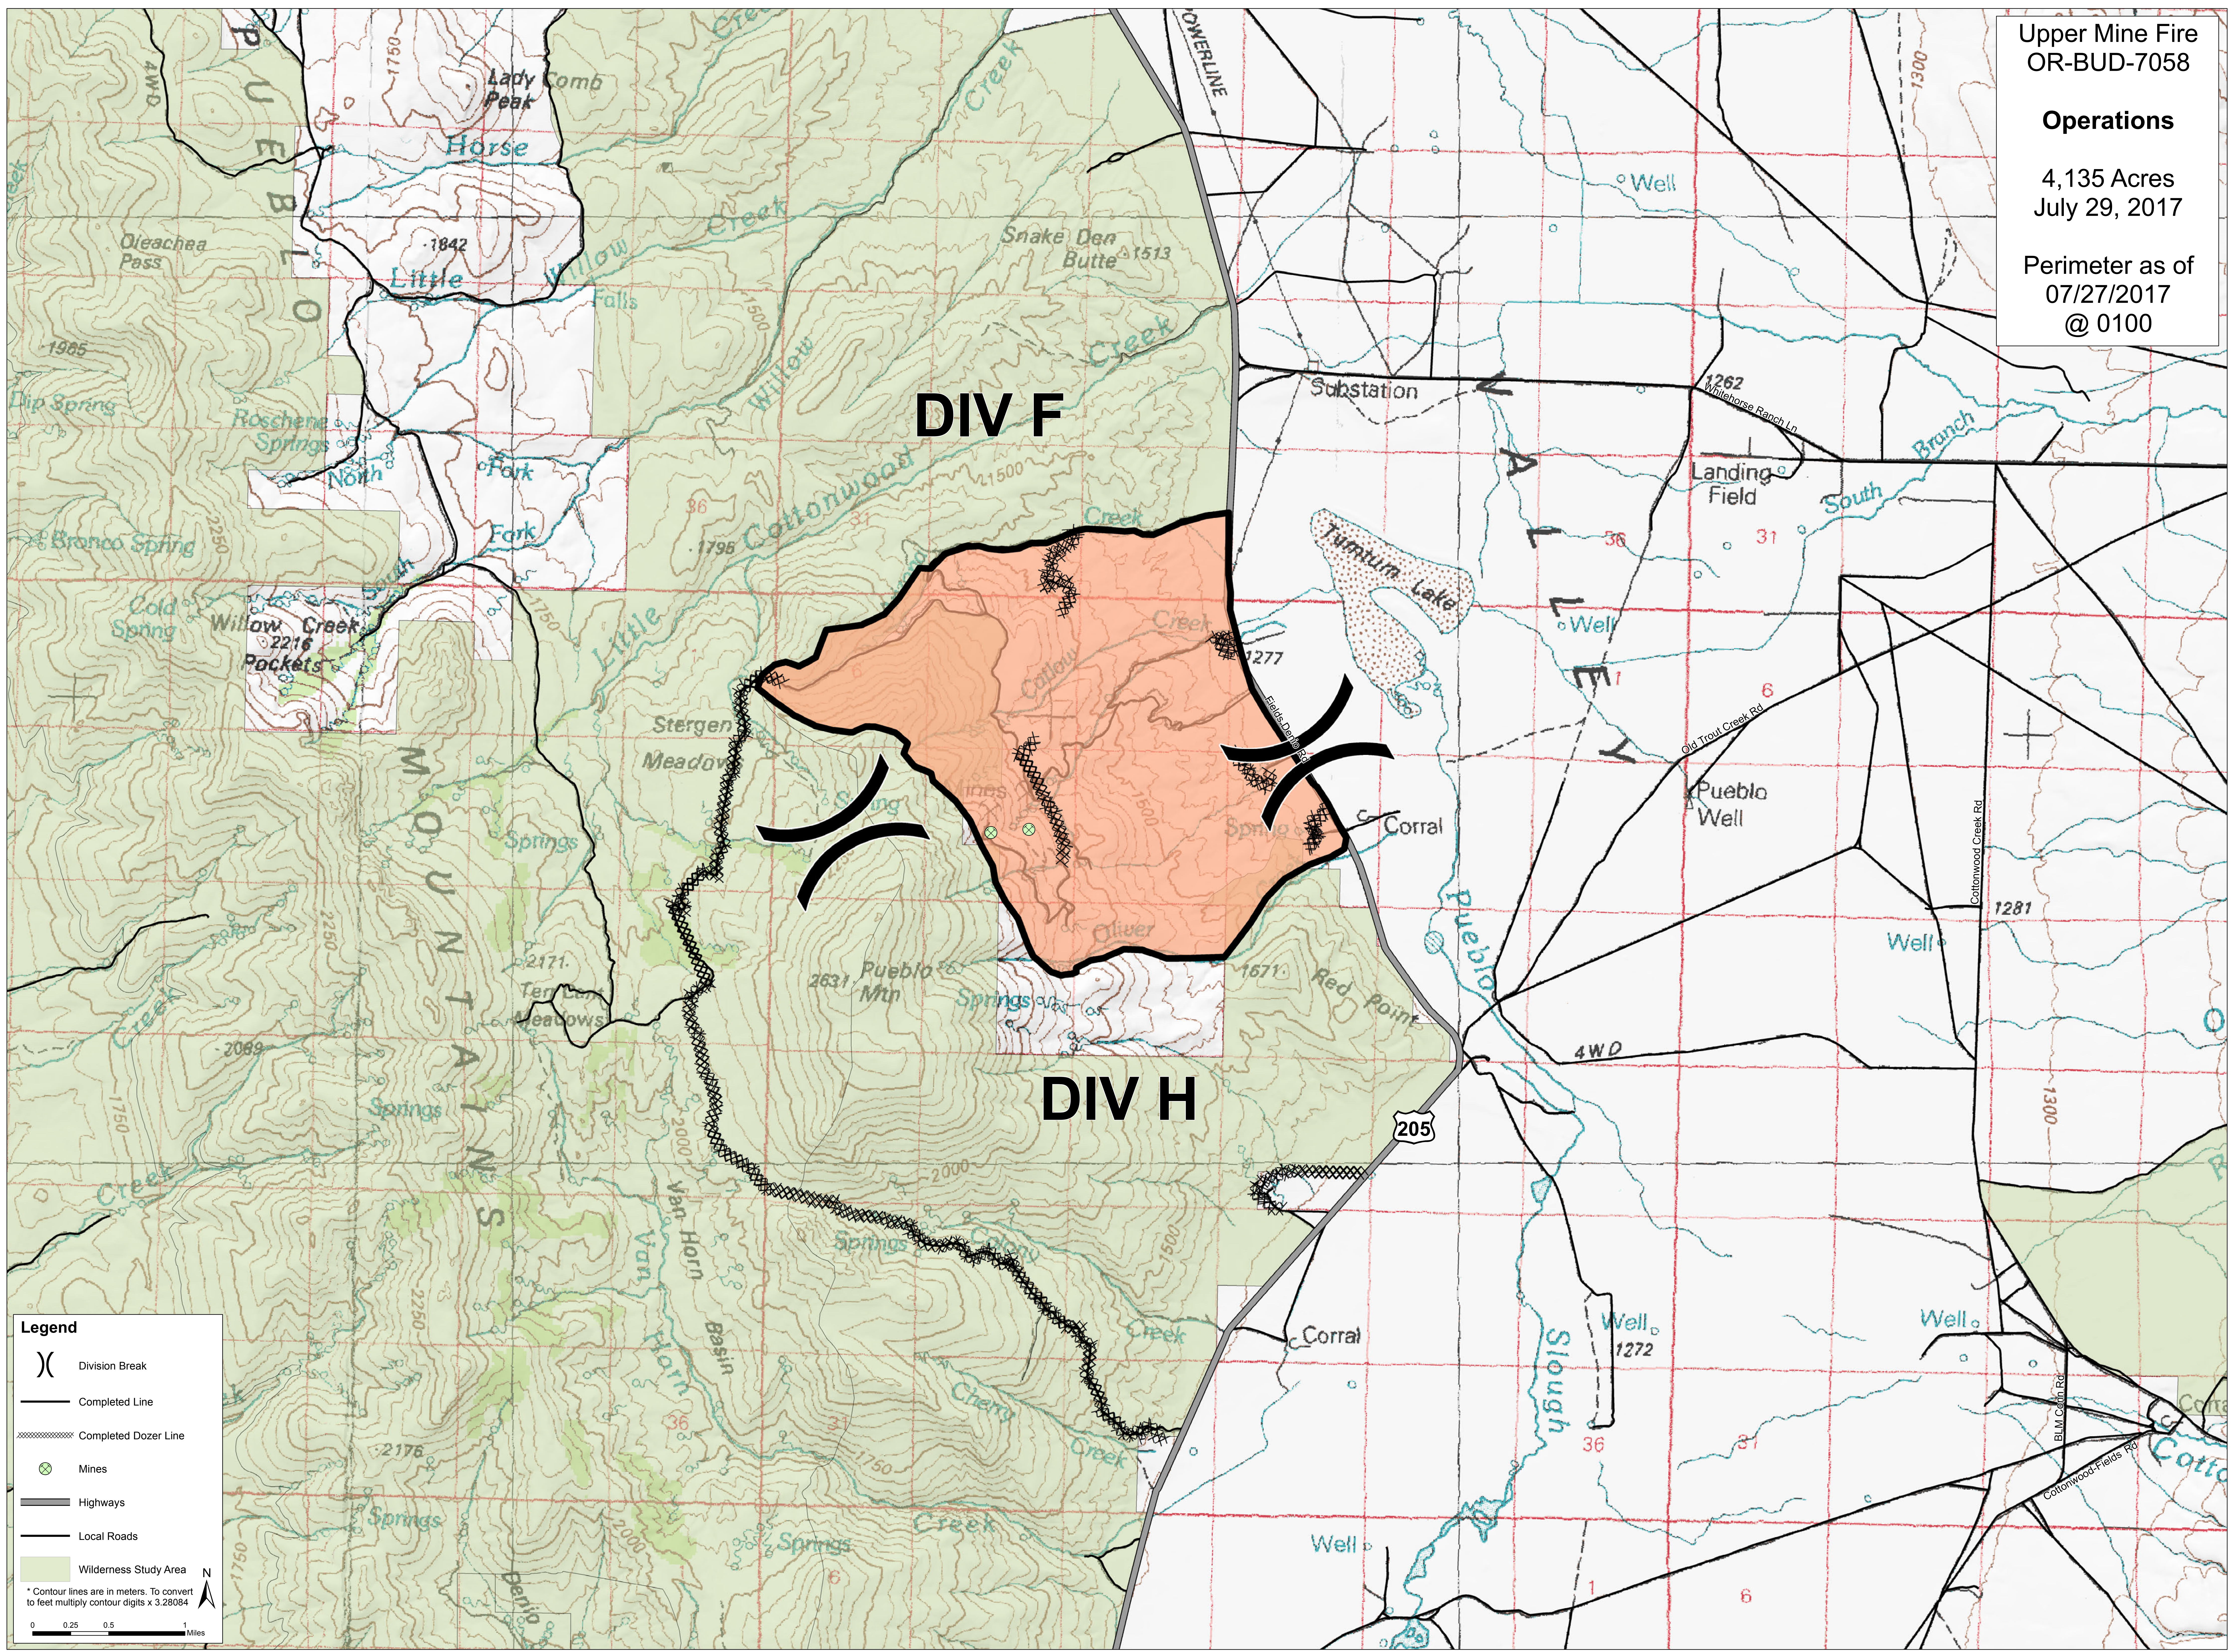

Upper Mine Fire
 OR-BUD-7058

Operations

4,135 Acres
 July 29, 2017

Perimeter as of
 07/27/2017
 @ 0100

Legend

- () Division Break
- Completed Line
- ⊗ Completed Dozer Line
- ⊗ Mines
- Highways
- Local Roads
- Wilderness Study Area

* Contour lines are in meters. To convert to feet multiply contour digits x 3.28084

0 0.25 0.5 1 Miles

N