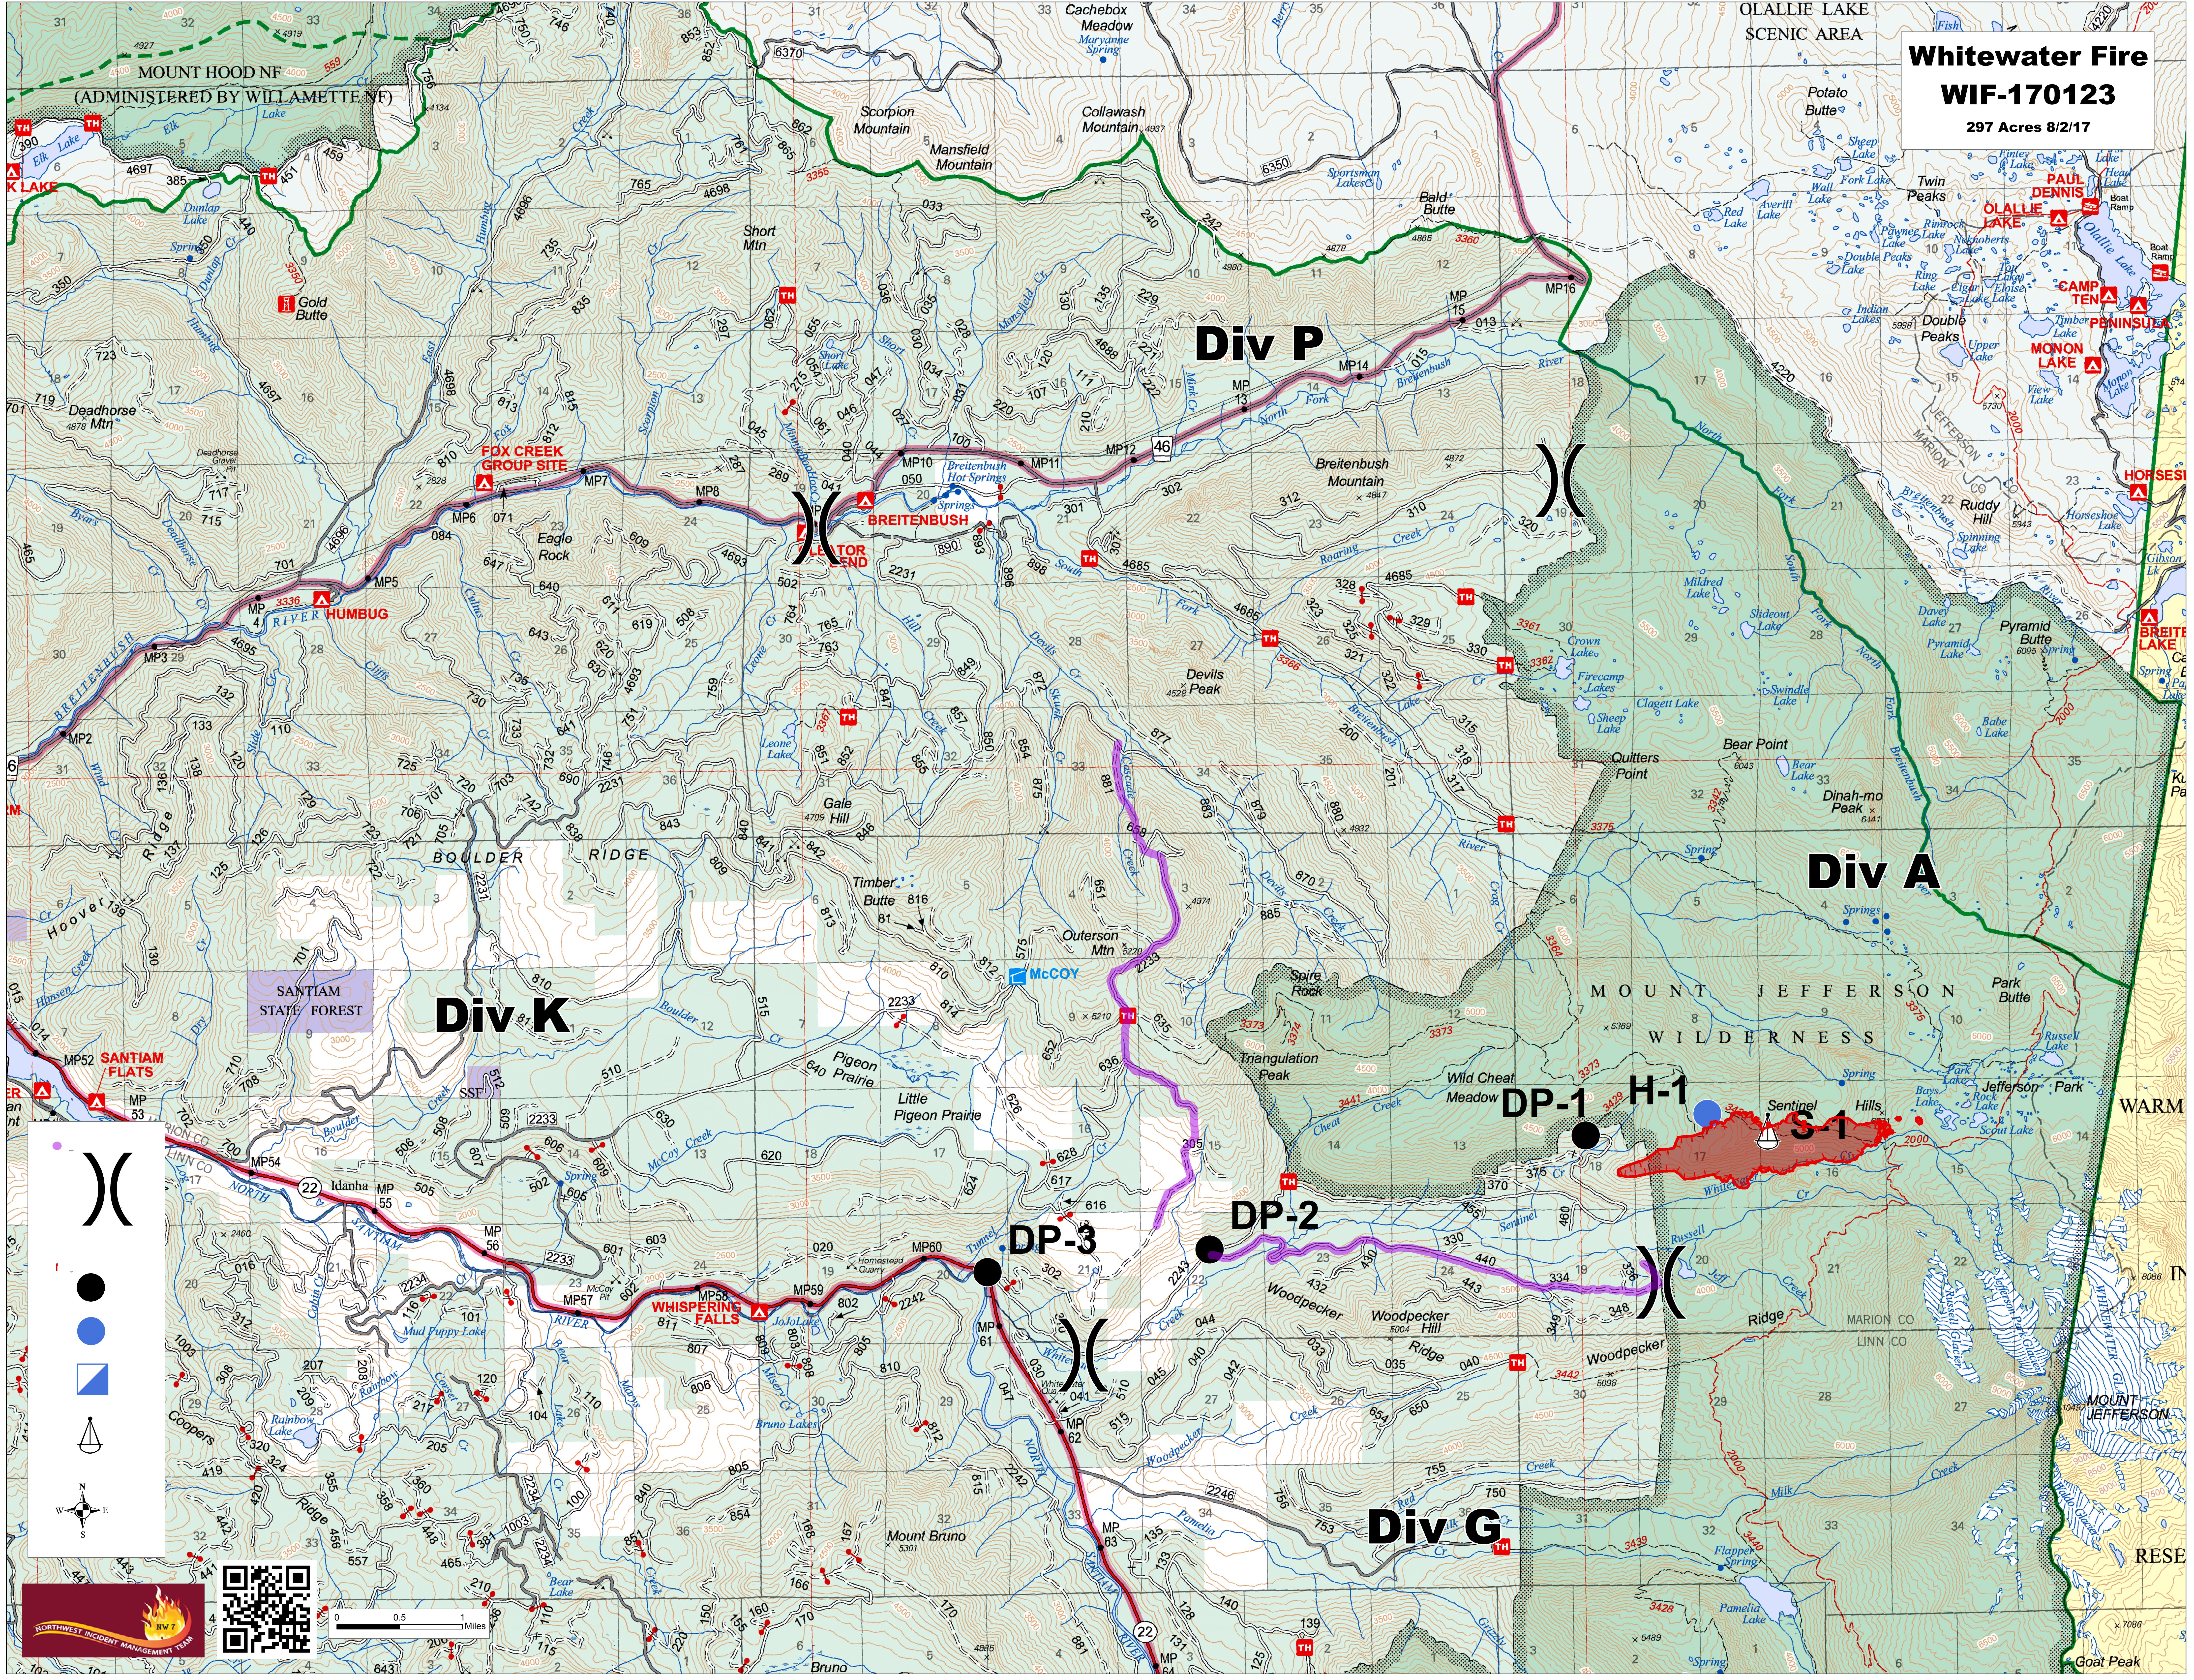

Whitewater Fire

WIF-170123

297 Acres 8/2/17

0 0.5 1 Miles