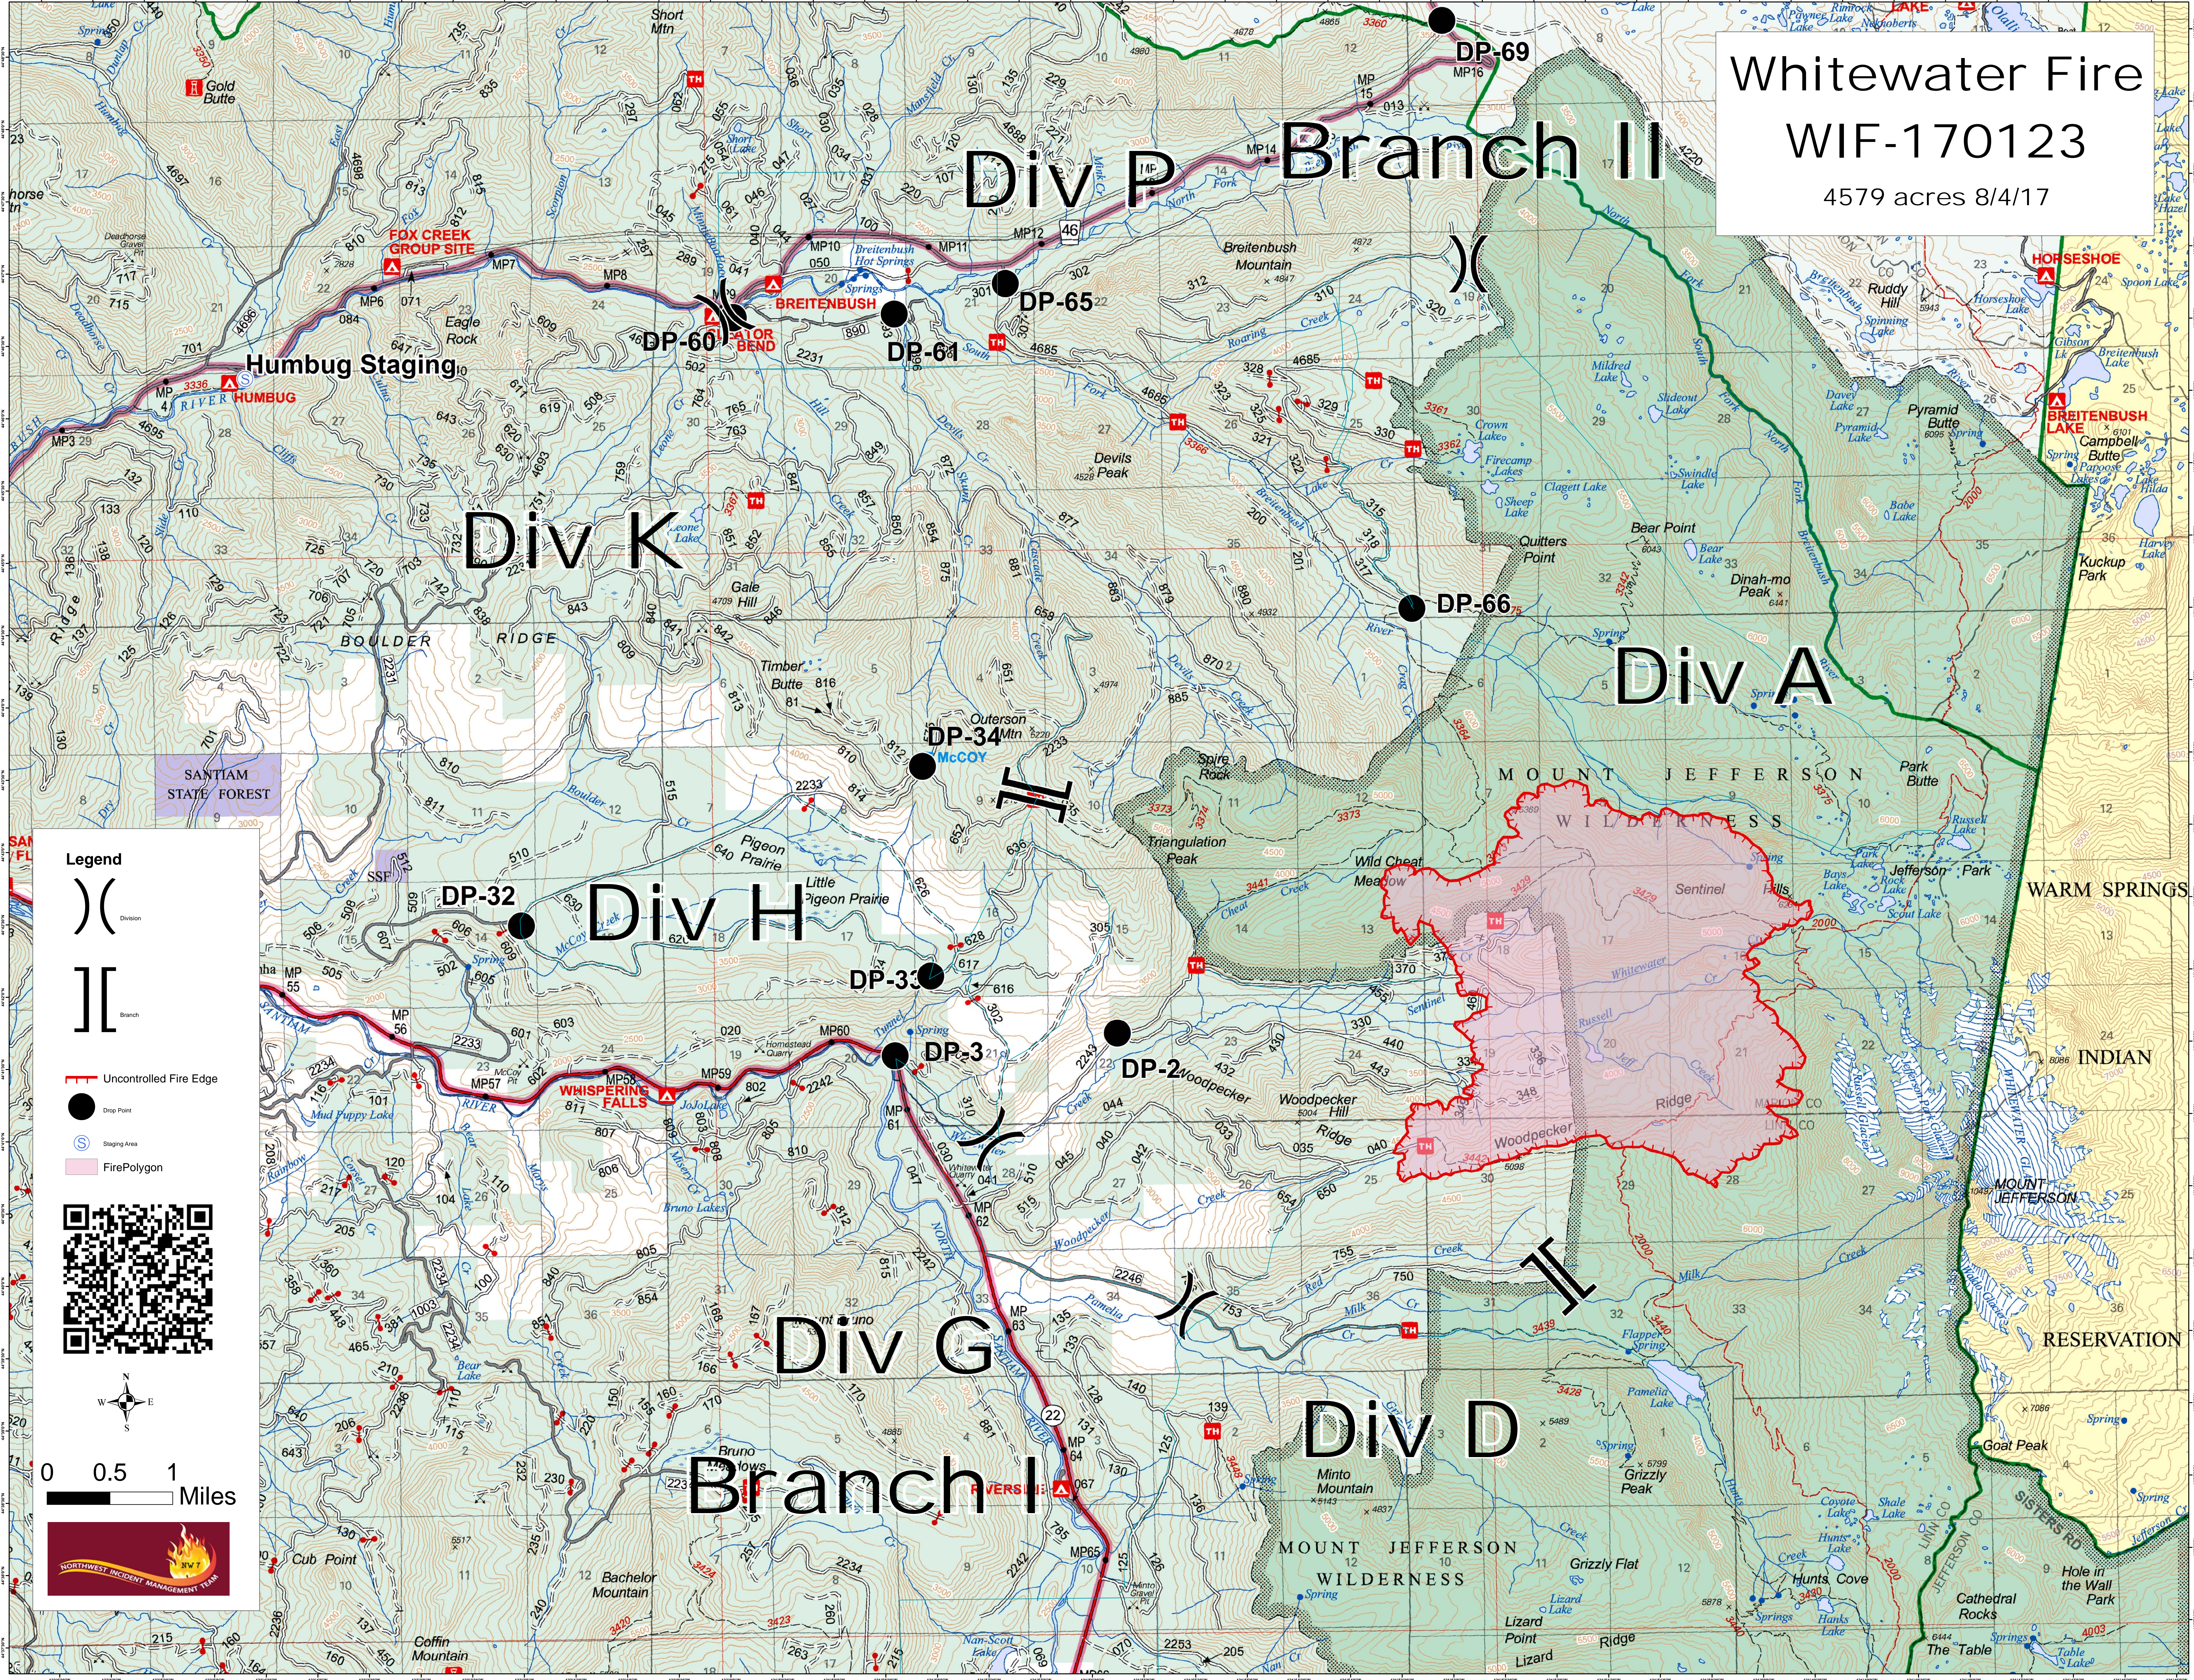

Whitewater Fire
WIF-170123
4579 acres 8/4/17

Legend

-  Division
-  Branch
-  Uncontrolled Fire Edge
-  Drop Point
-  Staging Area
-  Fire Polygon

0 0.5 1 Miles