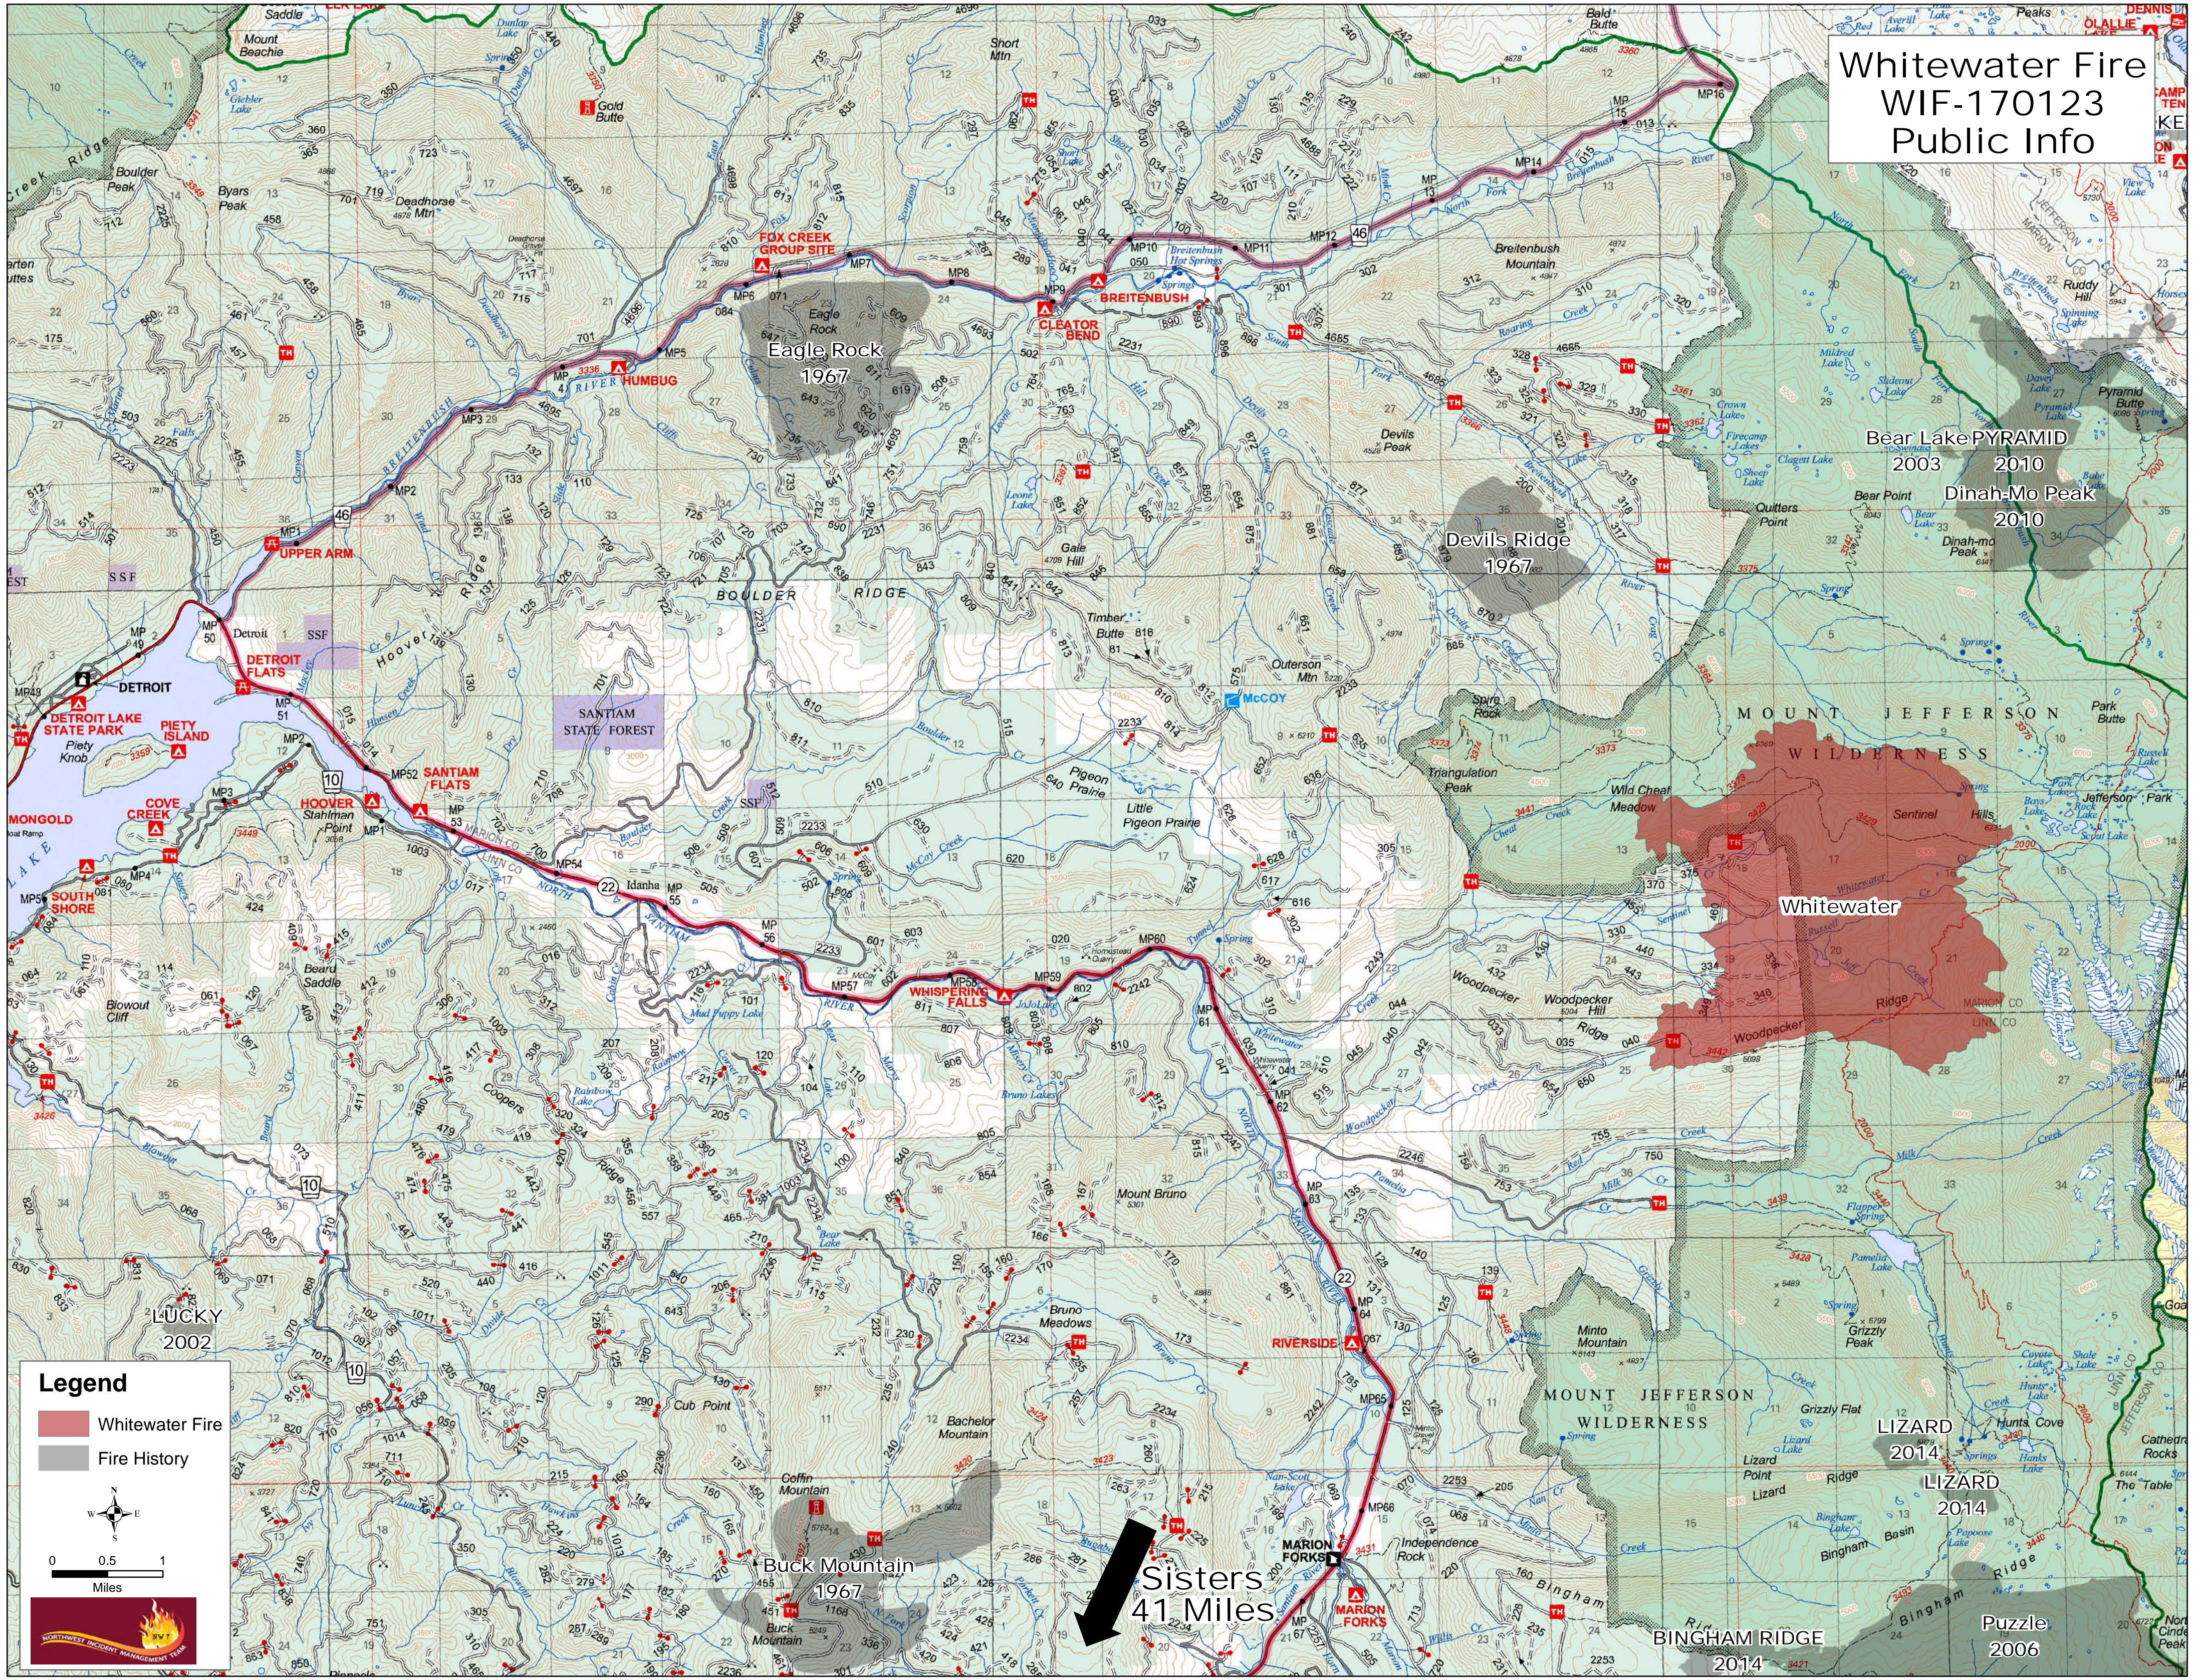

# Whitewater Fire WIF-170123 Public Info

**Legend**

- Whitewater Fire
- Fire History

0 0.5 1 Miles

Sisters  
41 Miles

Bear Lake PYRAMID  
2003 2010  
Dinah-Mo Peak  
2010

LIZARD  
2014  
LIZARD  
2014

Puzzle  
2006