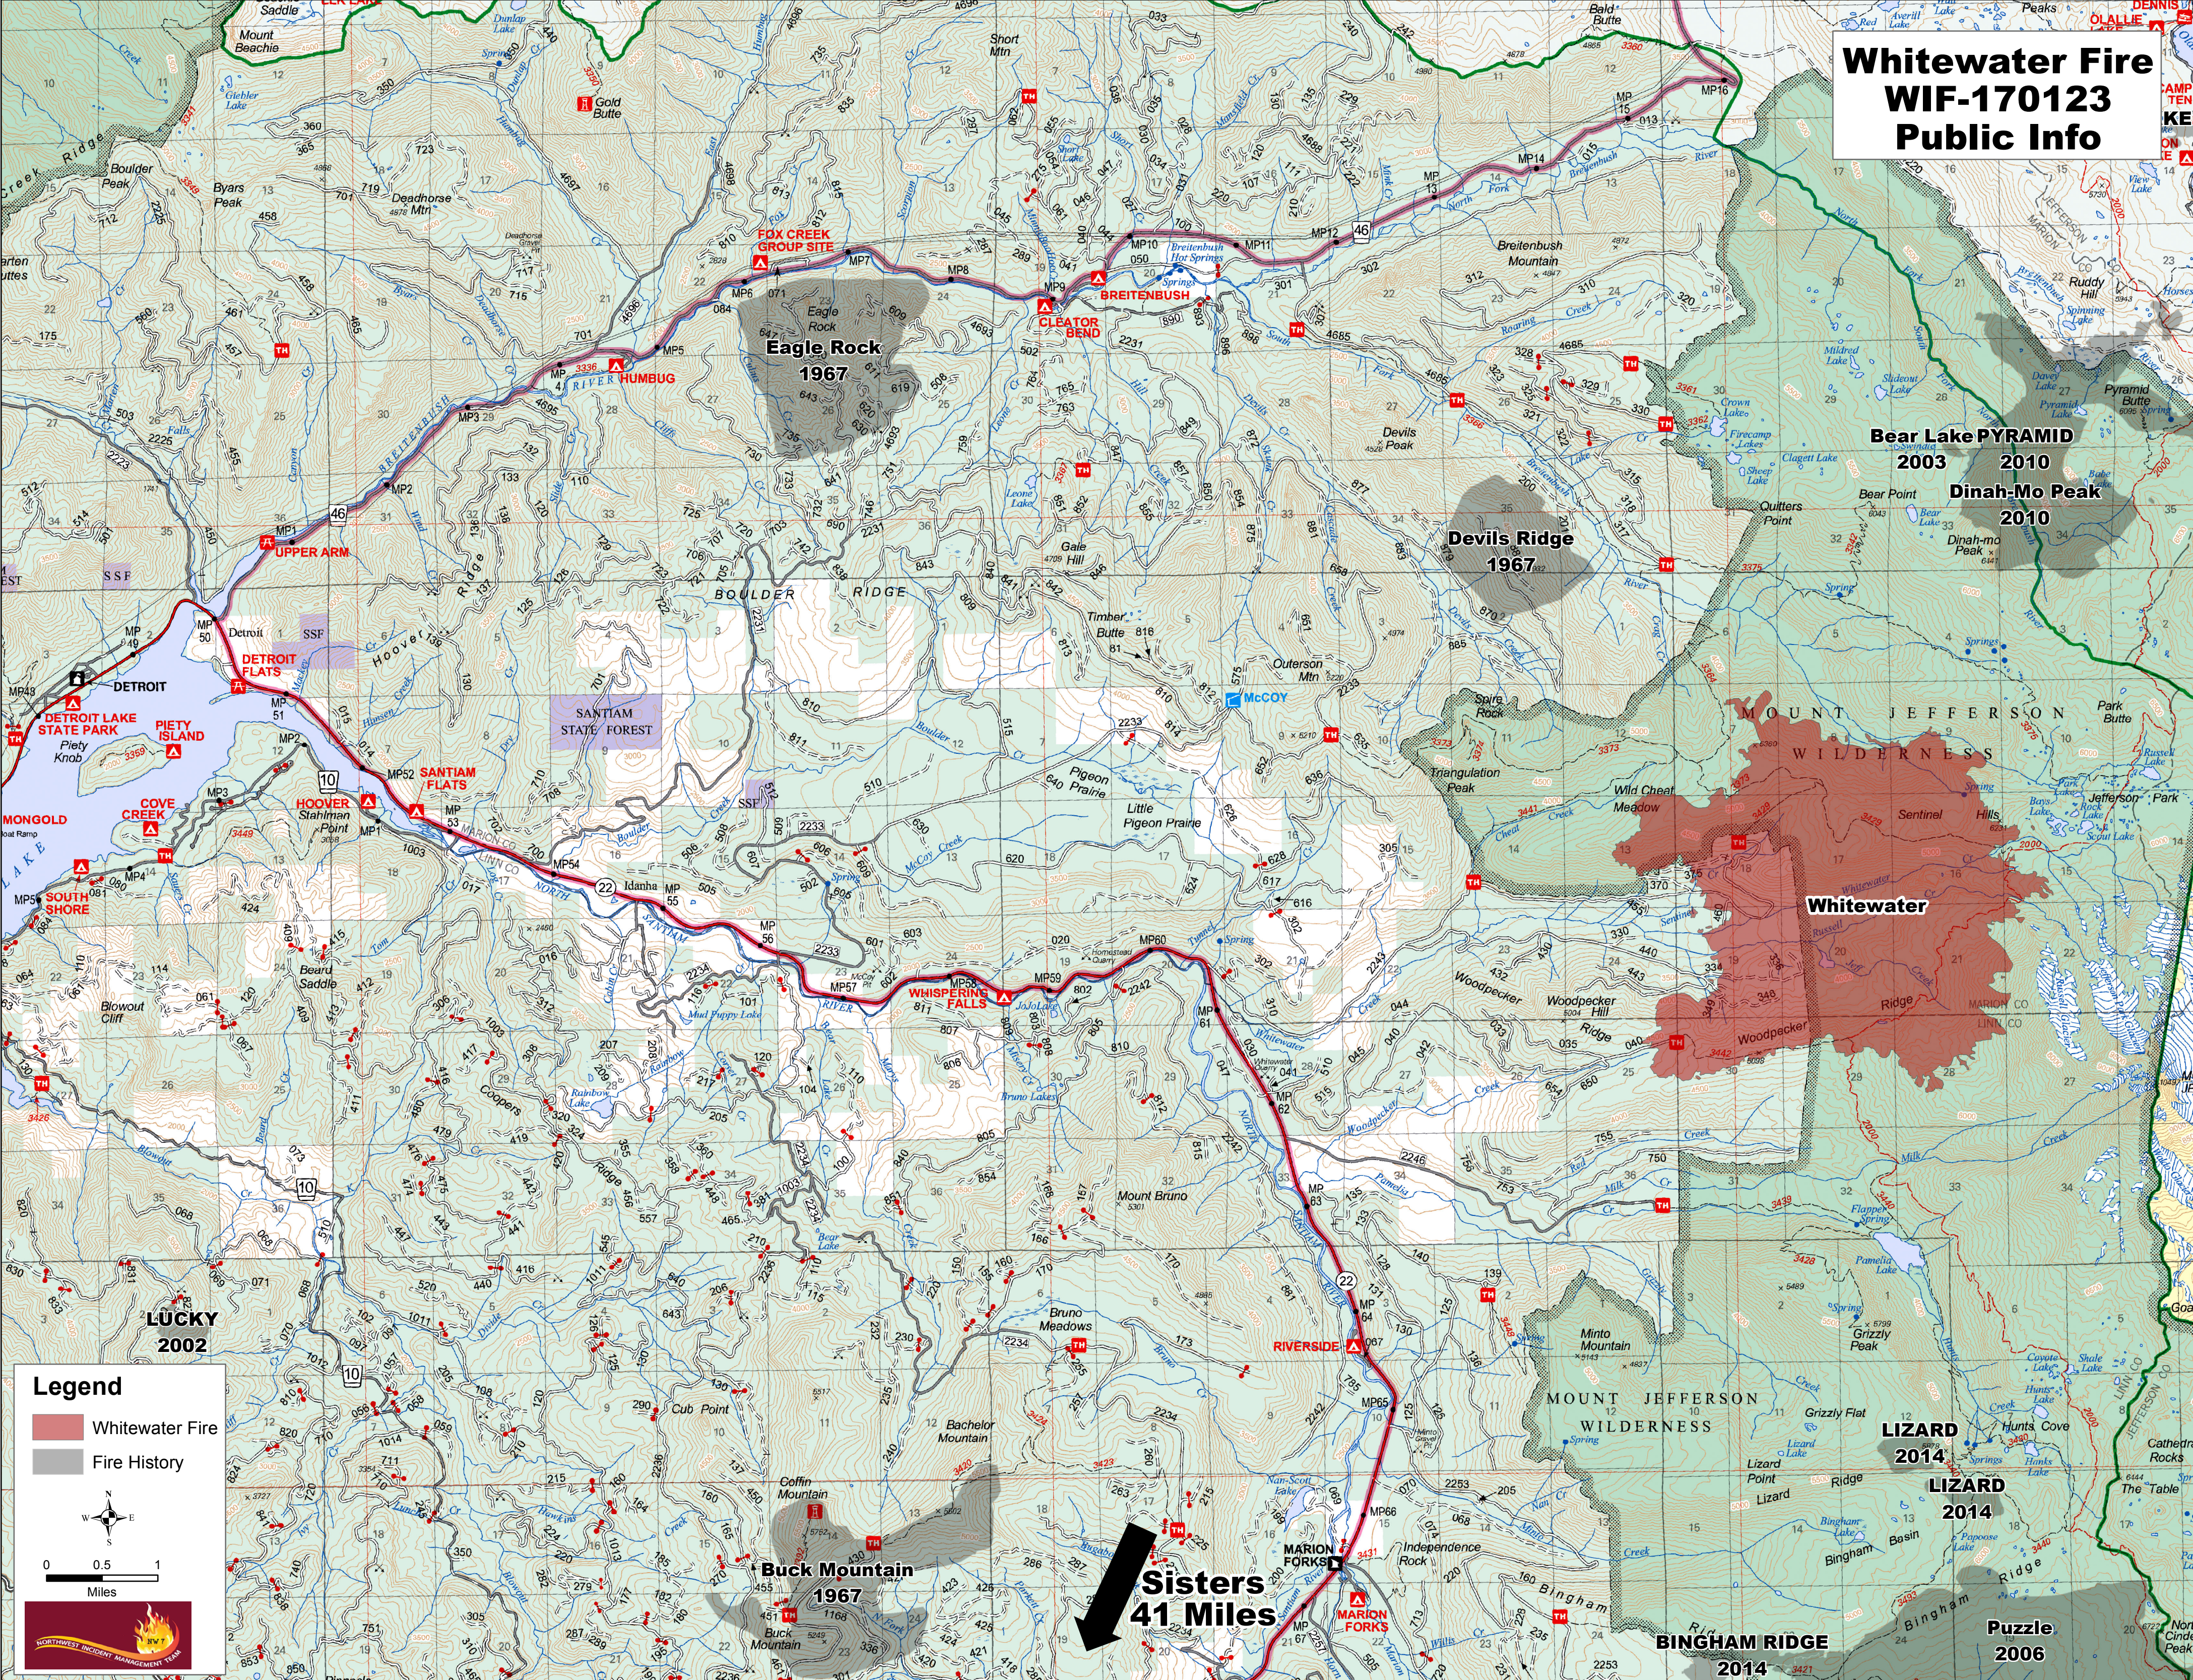

# Whitewater Fire WIF-170123 Public Info

## Legend

-  Whitewater Fire
-  Fire History