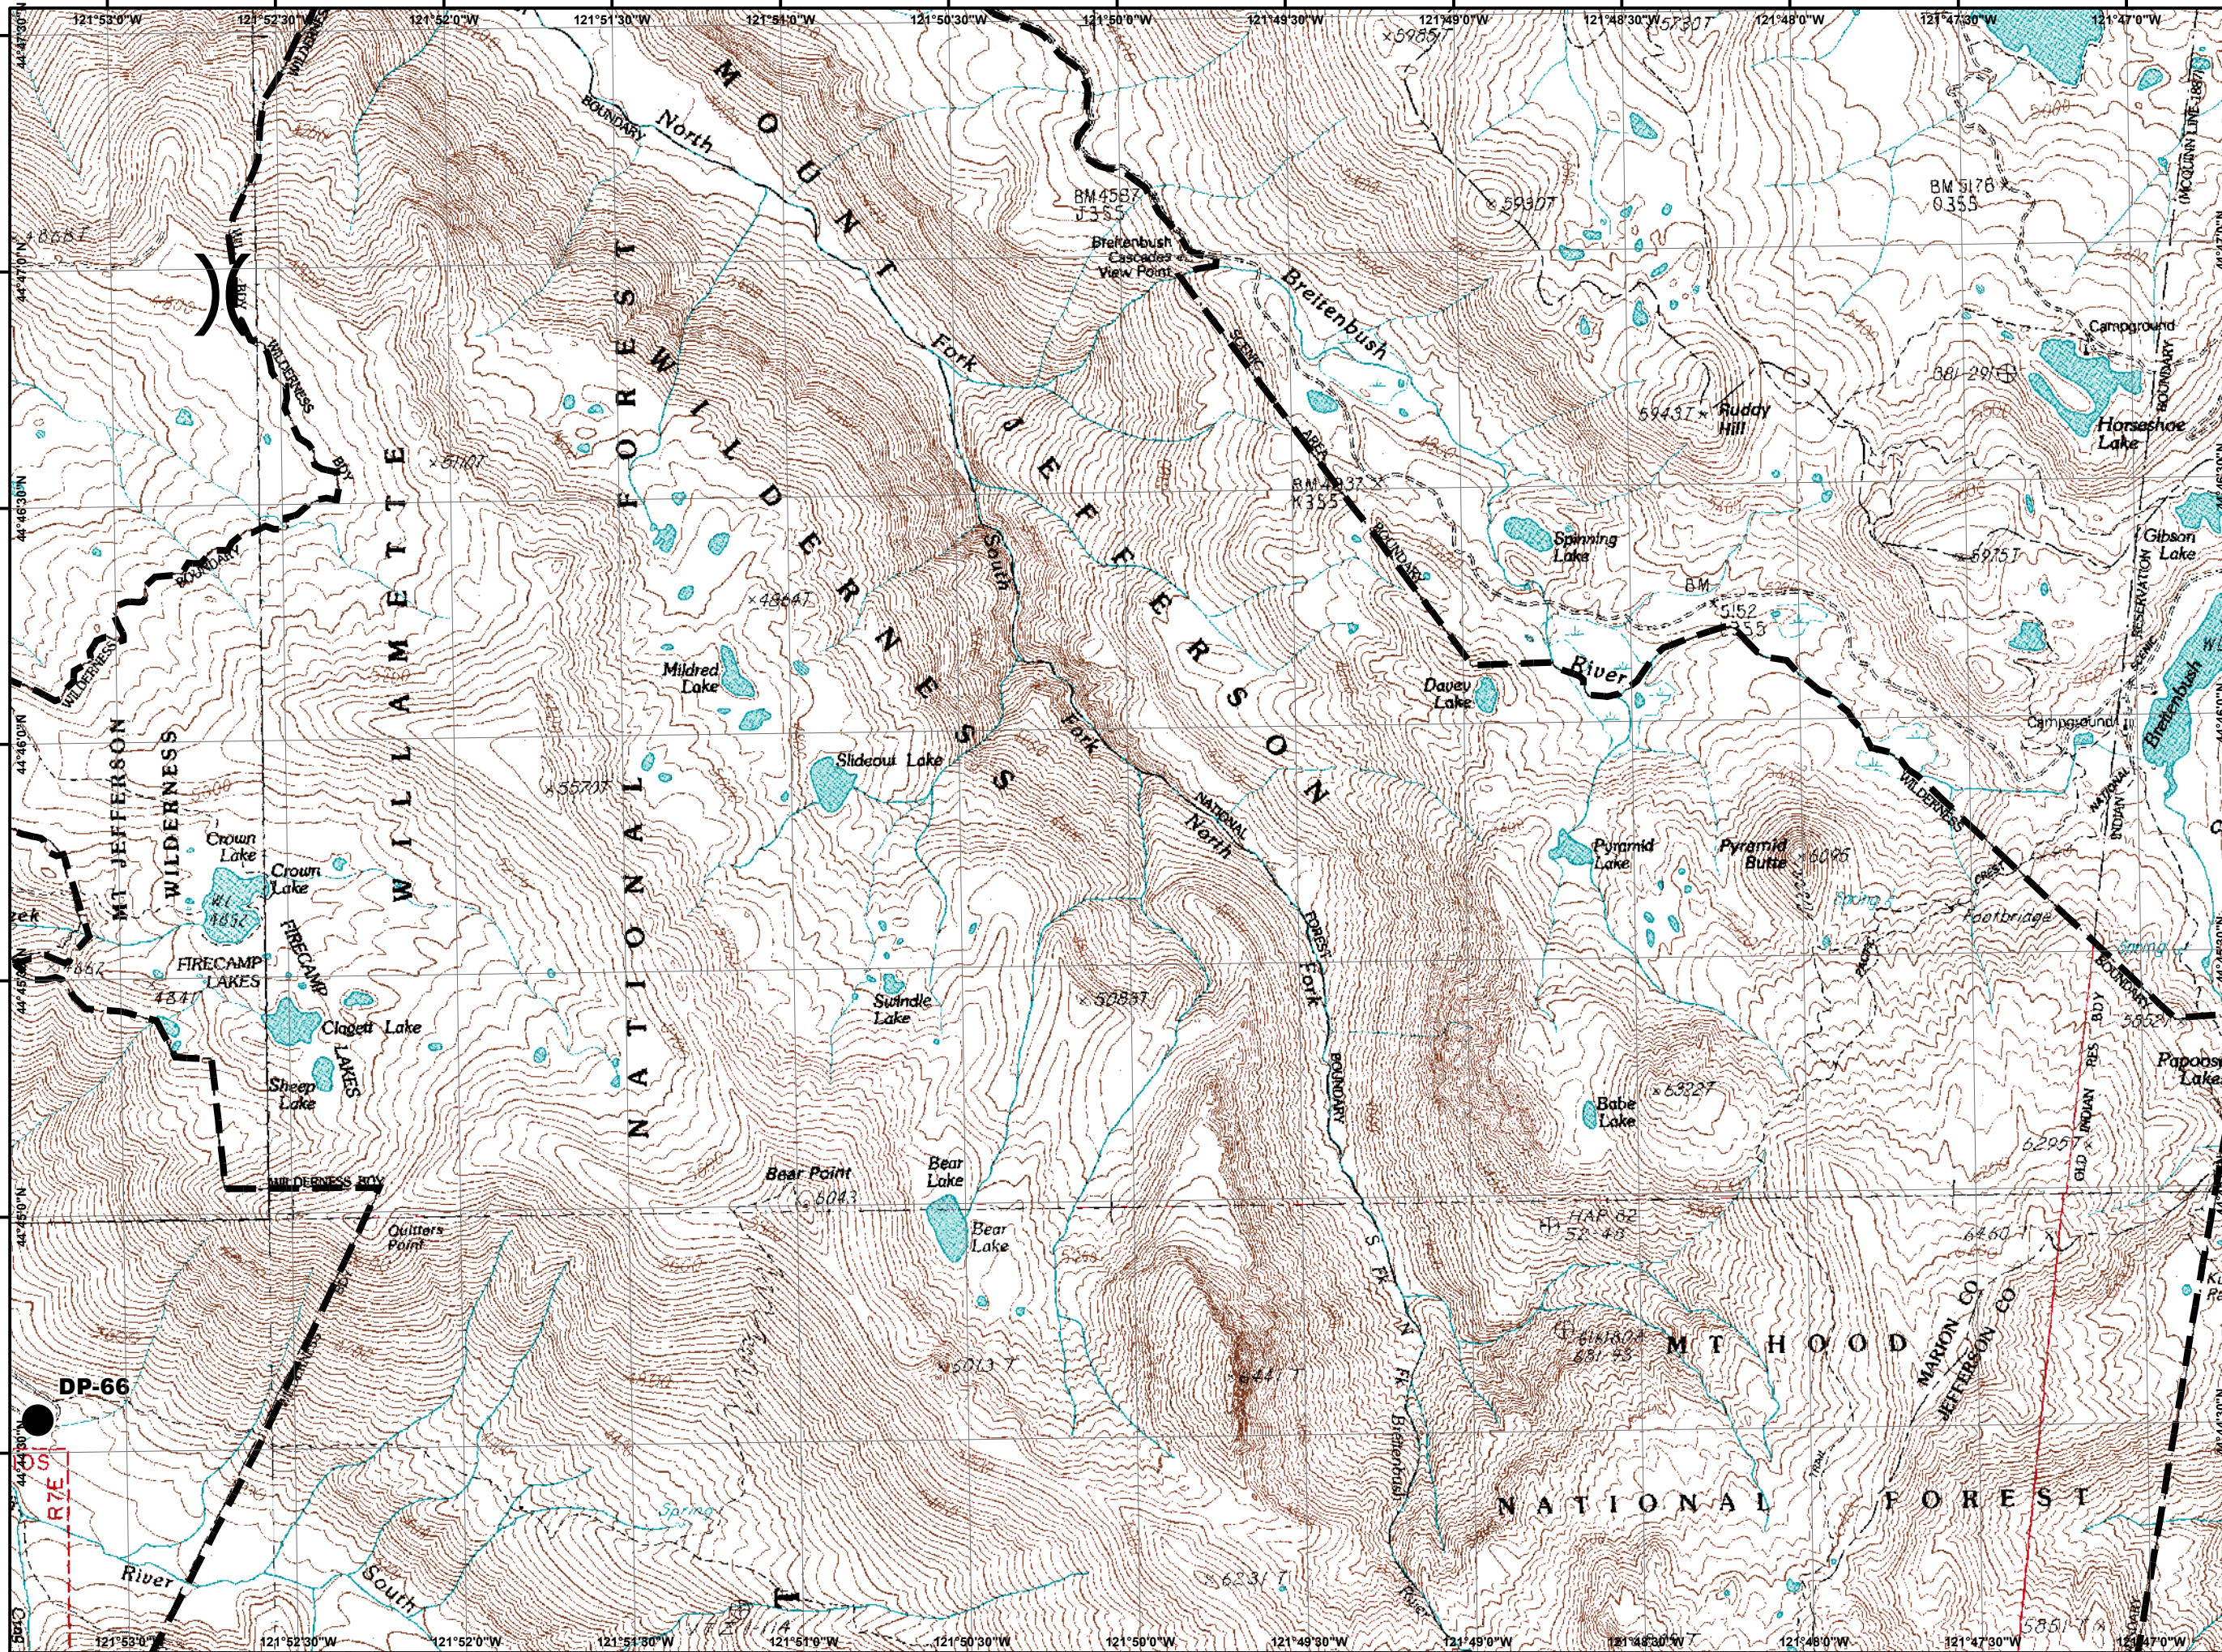

Whitewater Fire IAP Packet 8/7/2017

Legend

- Wilderness
- **FirePoint**
- **PTType**
- Drop Point
- Helibase
- Helispot
- Incident Command Post
- Repeater
- Staging Area
- Uncontrolled Fire Edge
- Completed Dozer Line
- H - H Hand Line
- FirePolygon

1:24,000

0 0.25 0.5

Miles

Page Num: 3