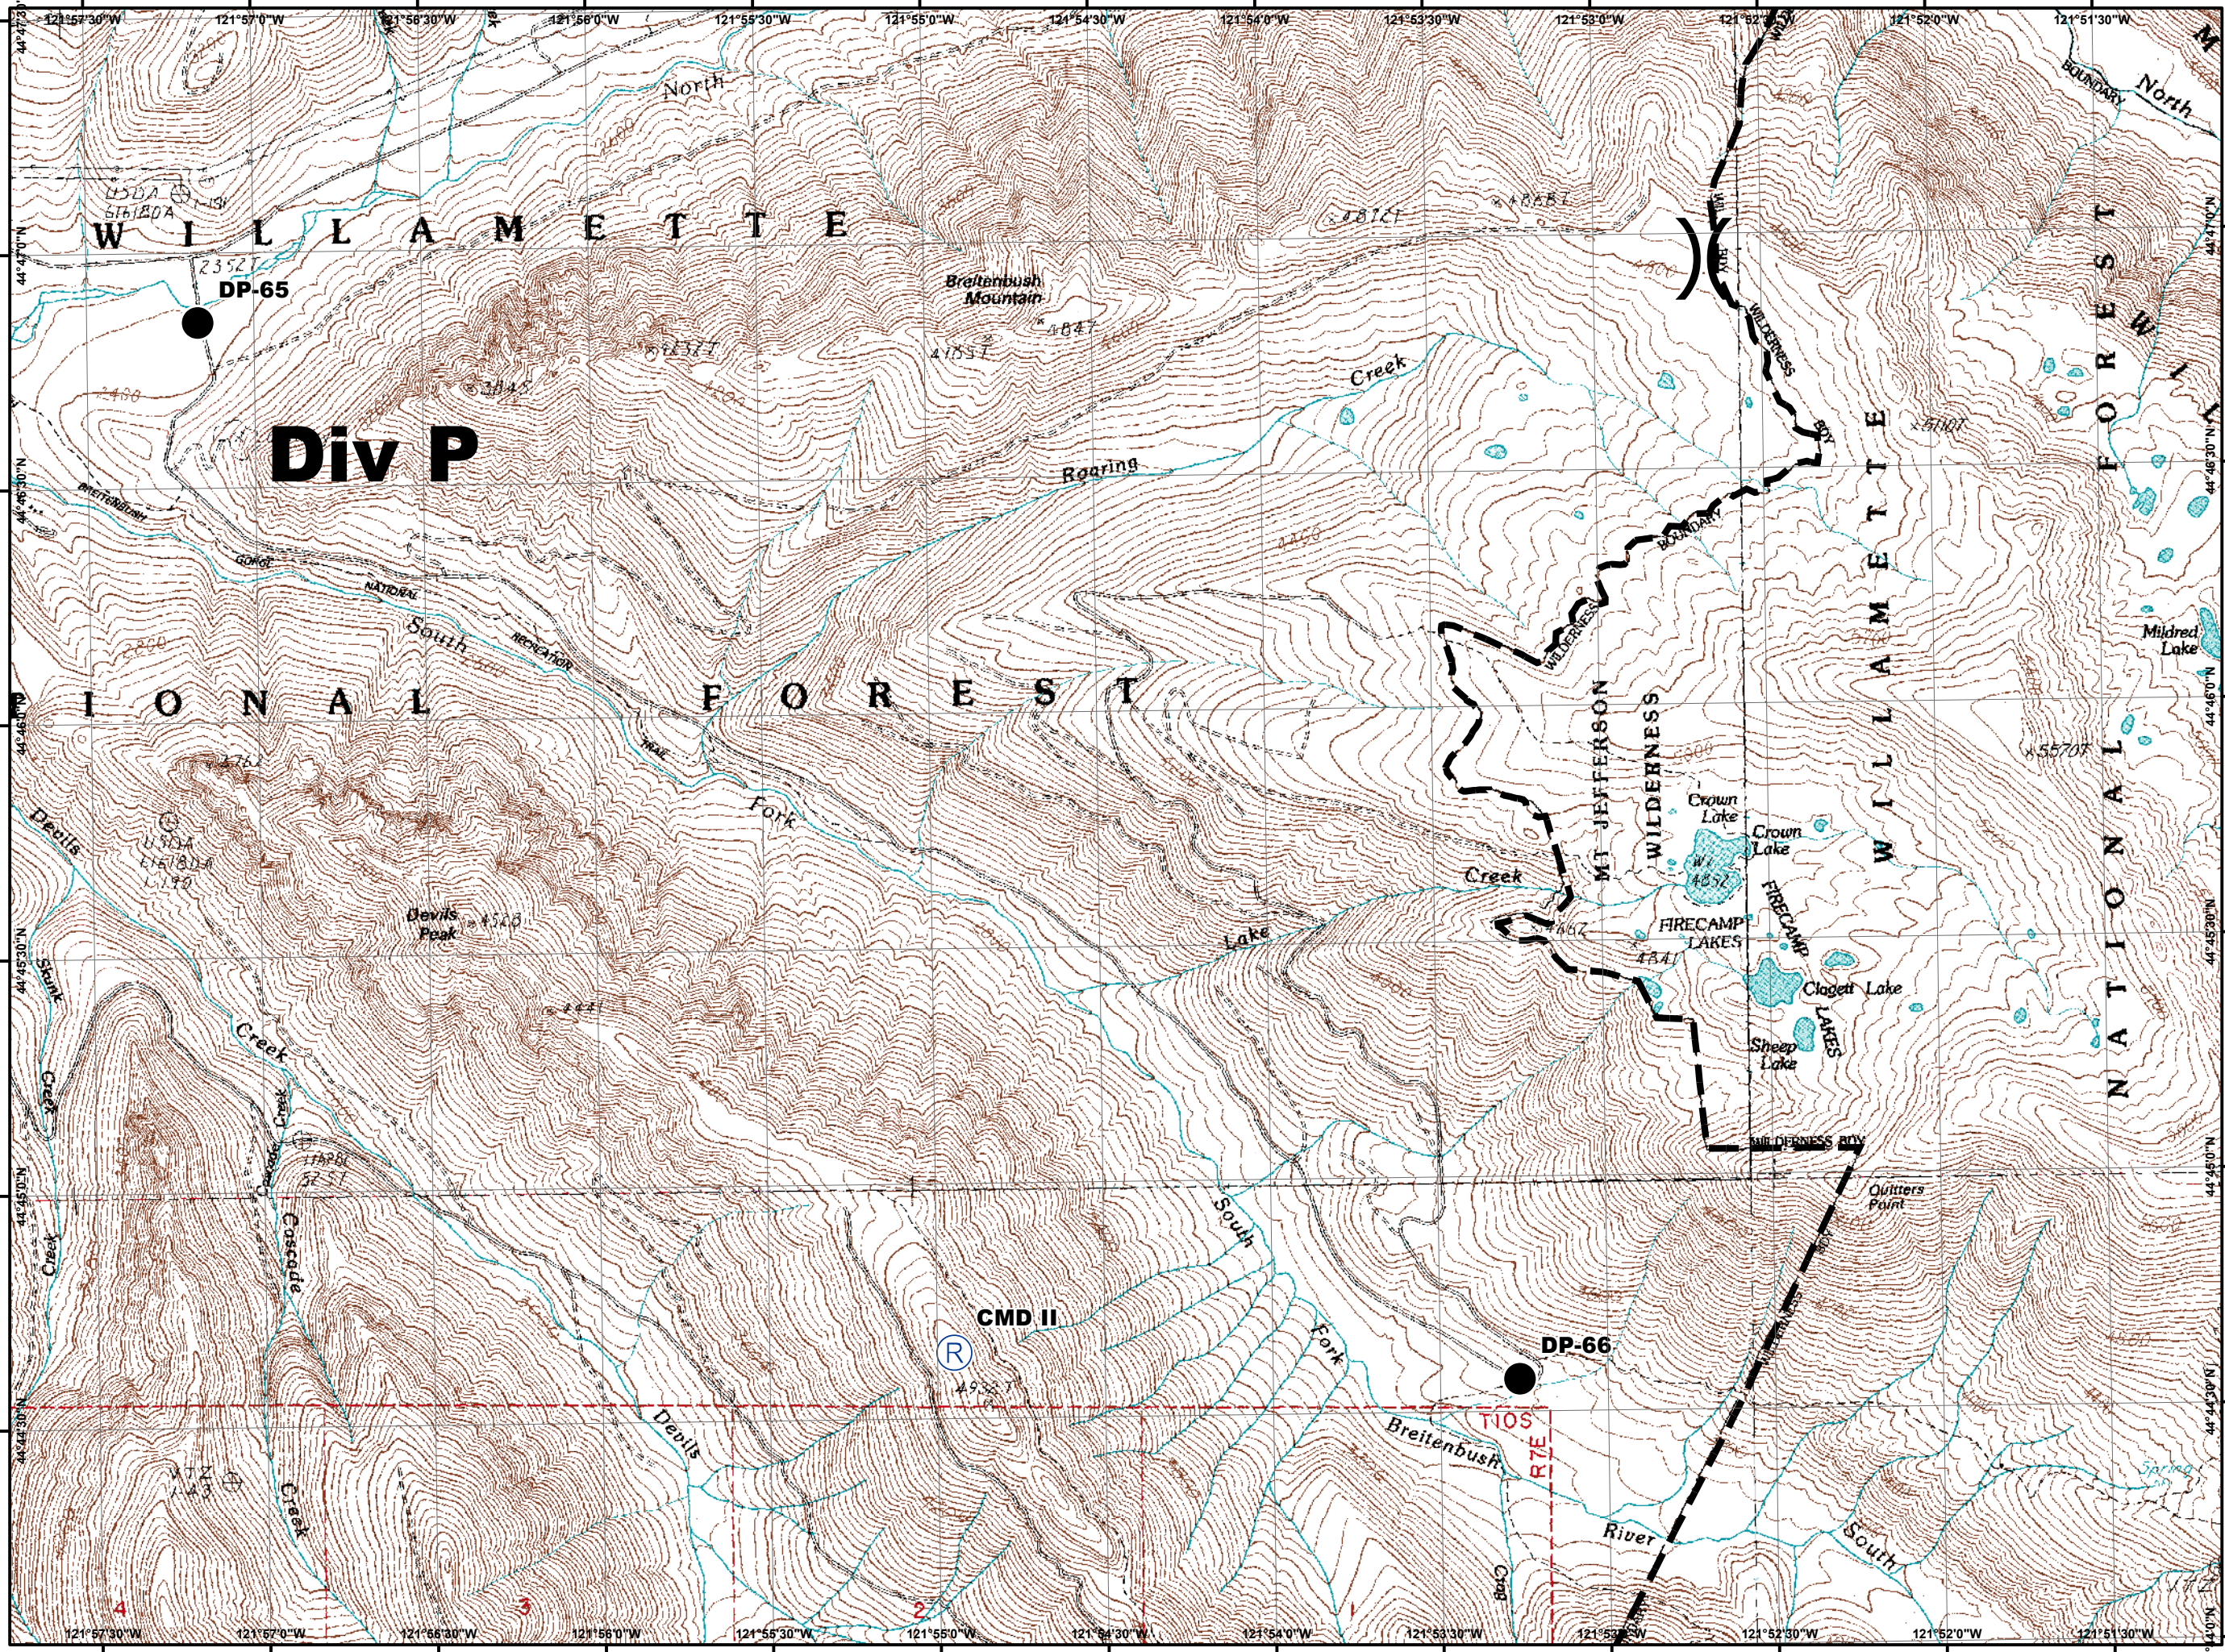

Whitewater Fire IAP Packet 8/7/2017

Legend

- Wilderness
- **FirePoint**
- **PTType**
- Drop Point
- Helibase
- Helispot
- Incident Command Post
- Repeater
- Staging Area
- Uncontrolled Fire Edge
- Completed Dozer Line
- H - H Hand Line
- Fire Polygon

1:24,000

0 0.25 0.5

Miles

Page Num: 2