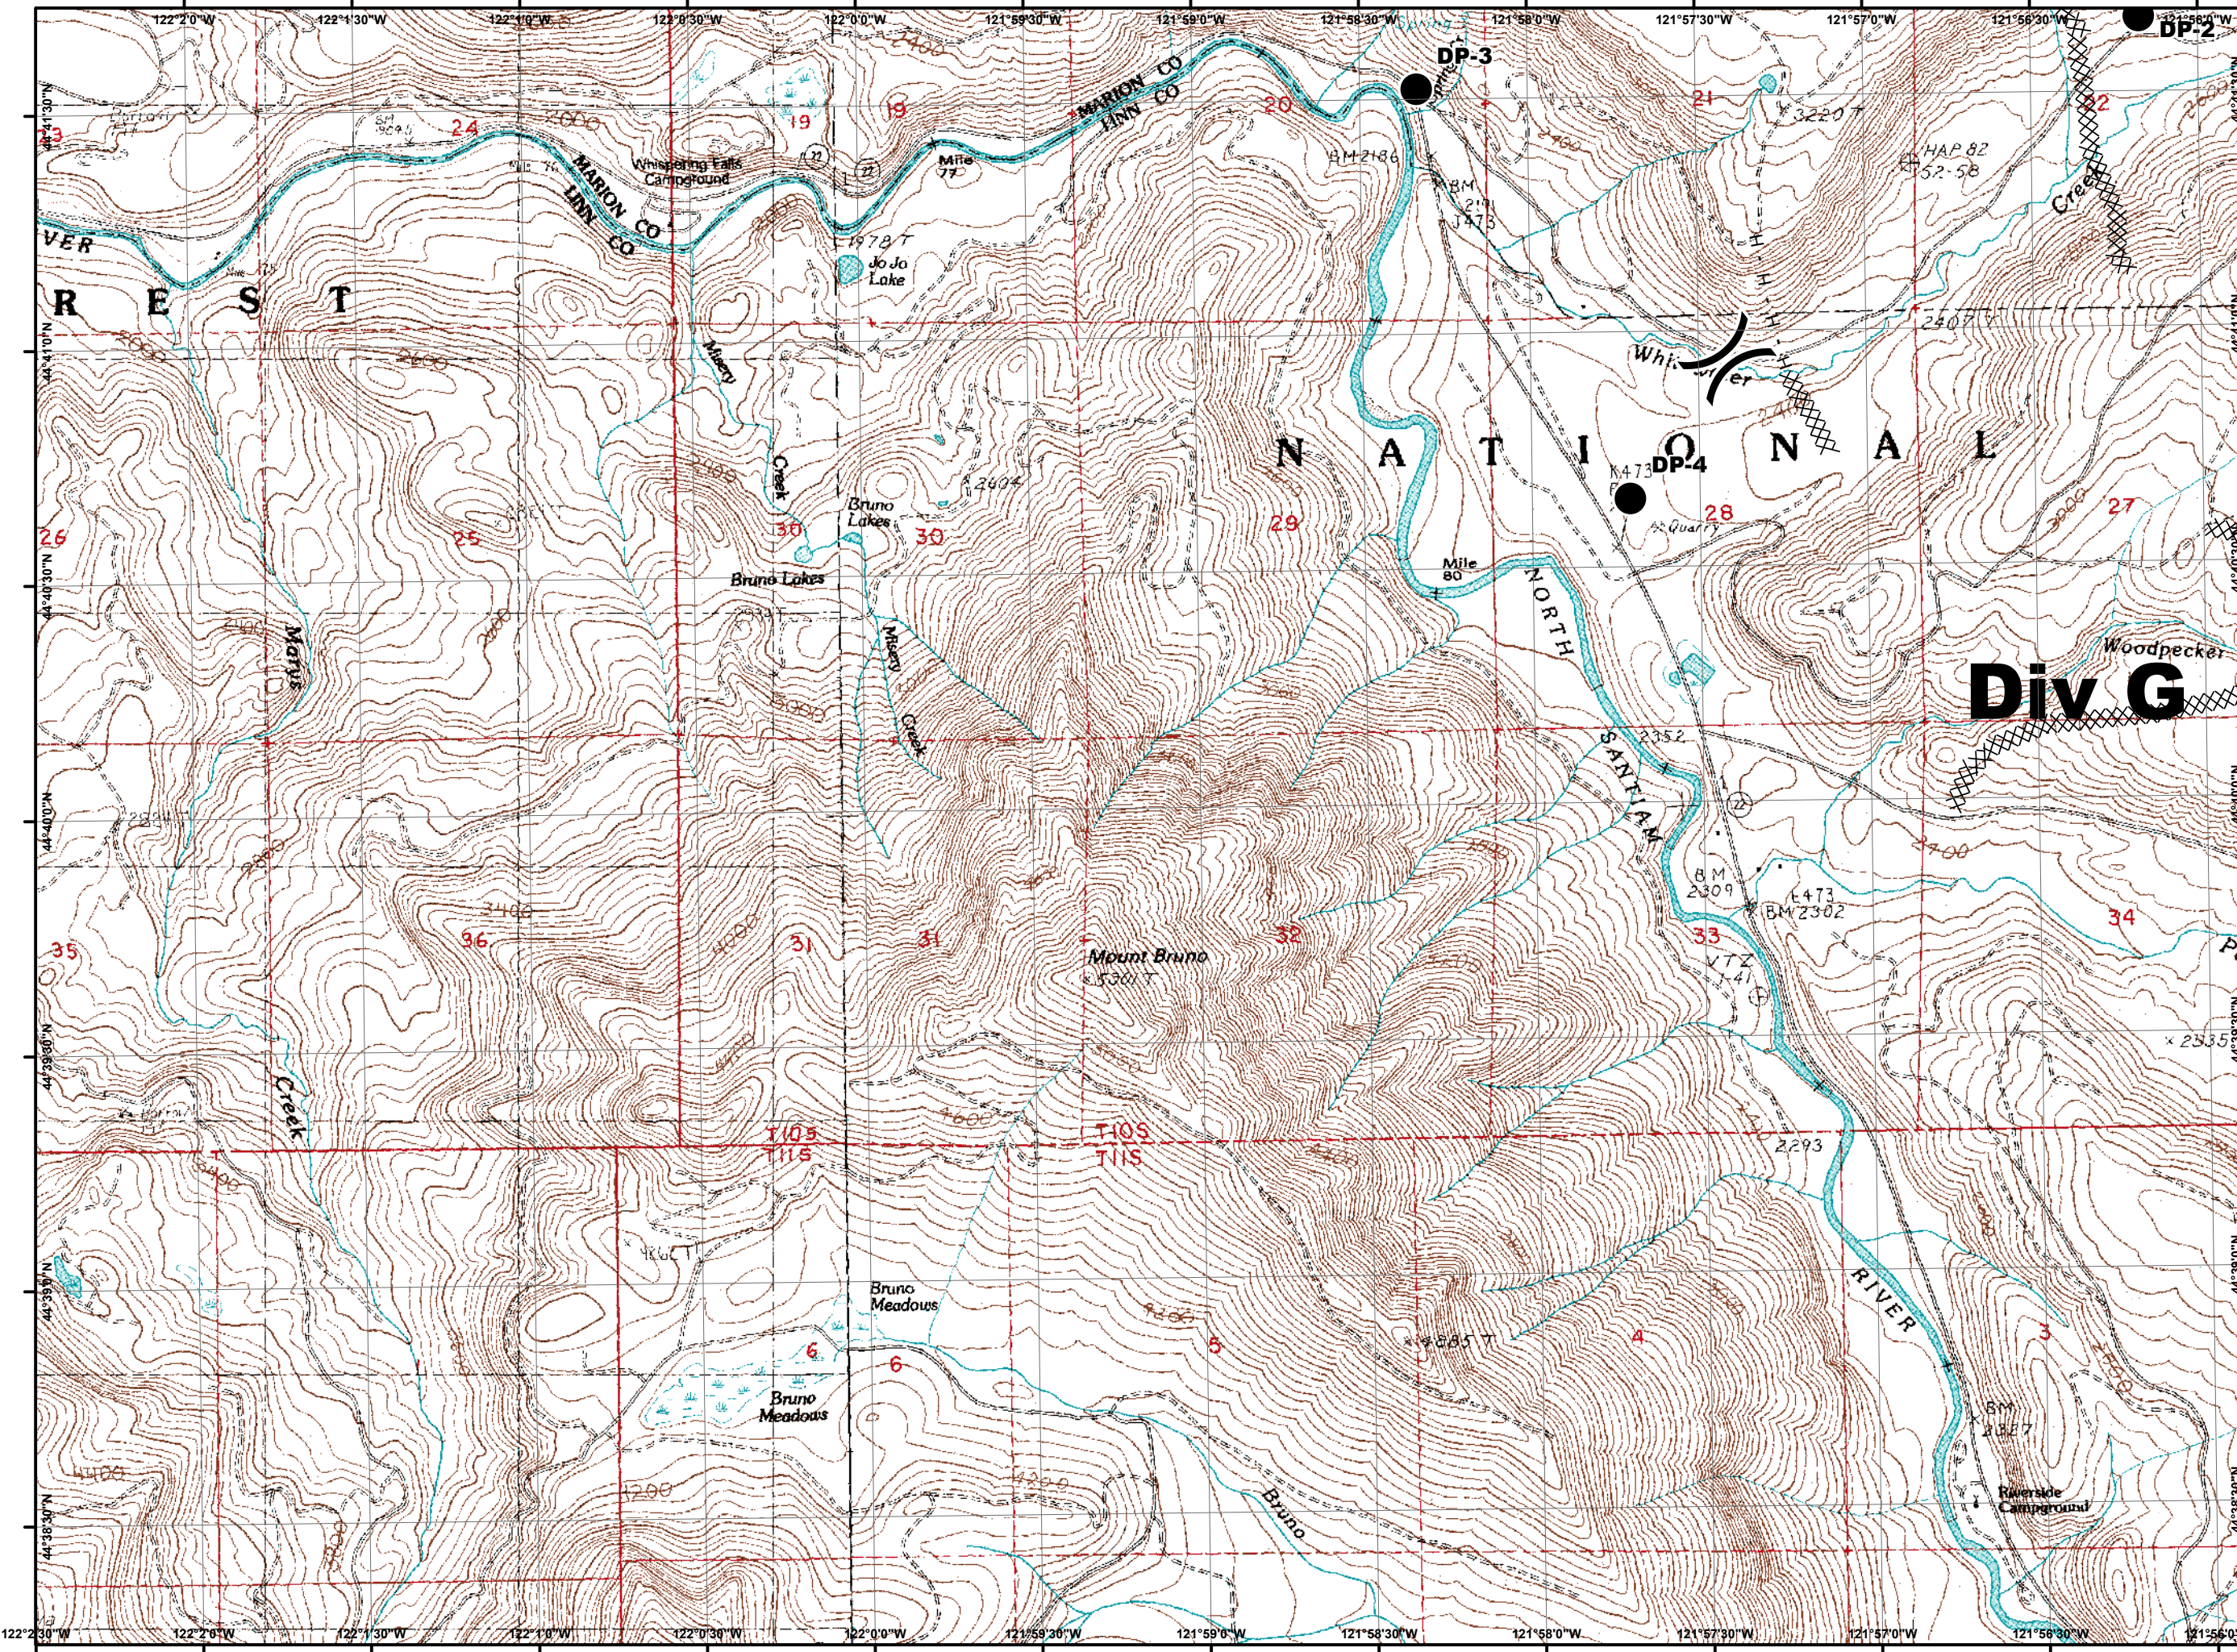

Whitewater Fire IAP Packet 8/7/2017

Legend

- Wilderness
- **FirePoint**
- **PTType**
- Drop Point
- Helibase
- Helispot
- Incident Command Post
- Repeater
- Staging Area
- Uncontrolled Fire Edge
- Completed Dozer Line
- H - H Hand Line
- FirePolygon

1:24,000

Page Num: 7