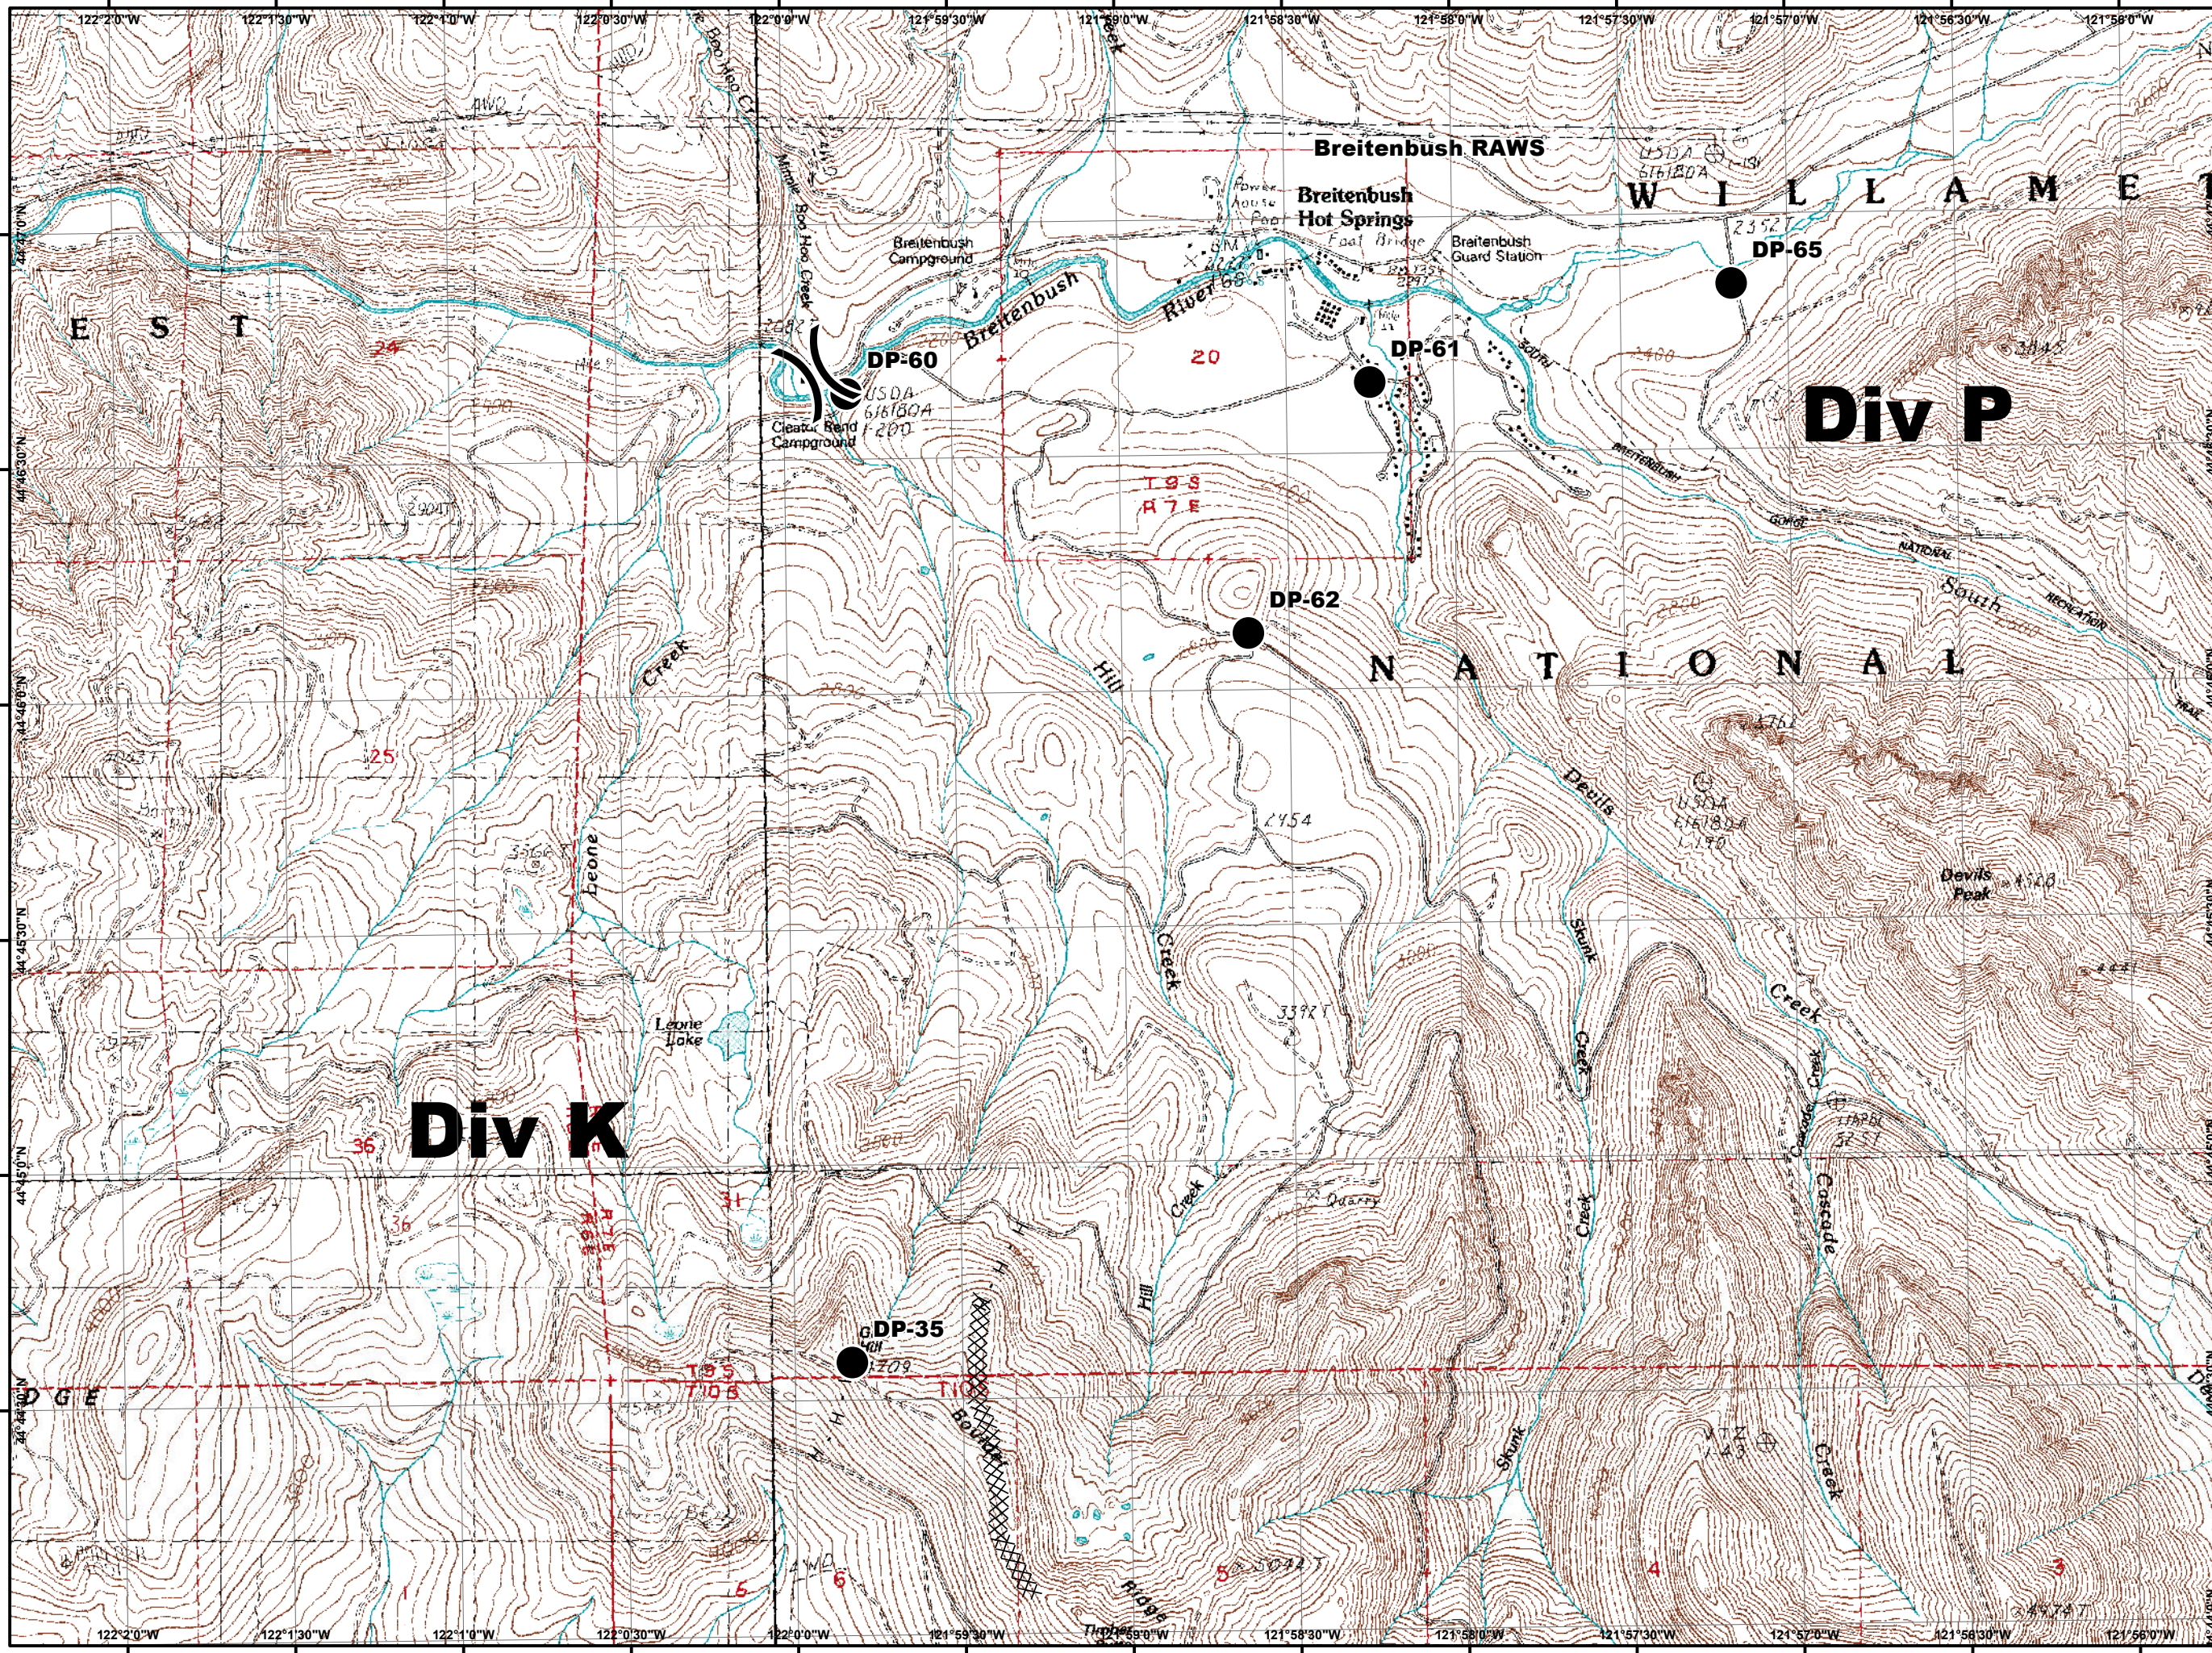

# Whitewater Fire IAP Packet 8/7/2017

- ### Legend
- Wilderness
  - FirePoint**
  - PTType**
  - Drop Point
  - Helibase
  - Helispot
  - Incident Command Post
  - Repeater
  - Staging Area
  - Uncontrolled Fire Edge
  - Completed Dozer Line
  - H - H Hand Line
  - FirePolygon

## Legend

-  Wilderness
- FirePoint**
- PTType**
-  Drop Point
-  Helibase
-  Helispot
-  Incident Command Post
-  Repeater
-  Staging Area
-  Uncontrolled Fire Edge
-  Completed Dozer Line
-  H - H Hand Line
-  Fire Polygon