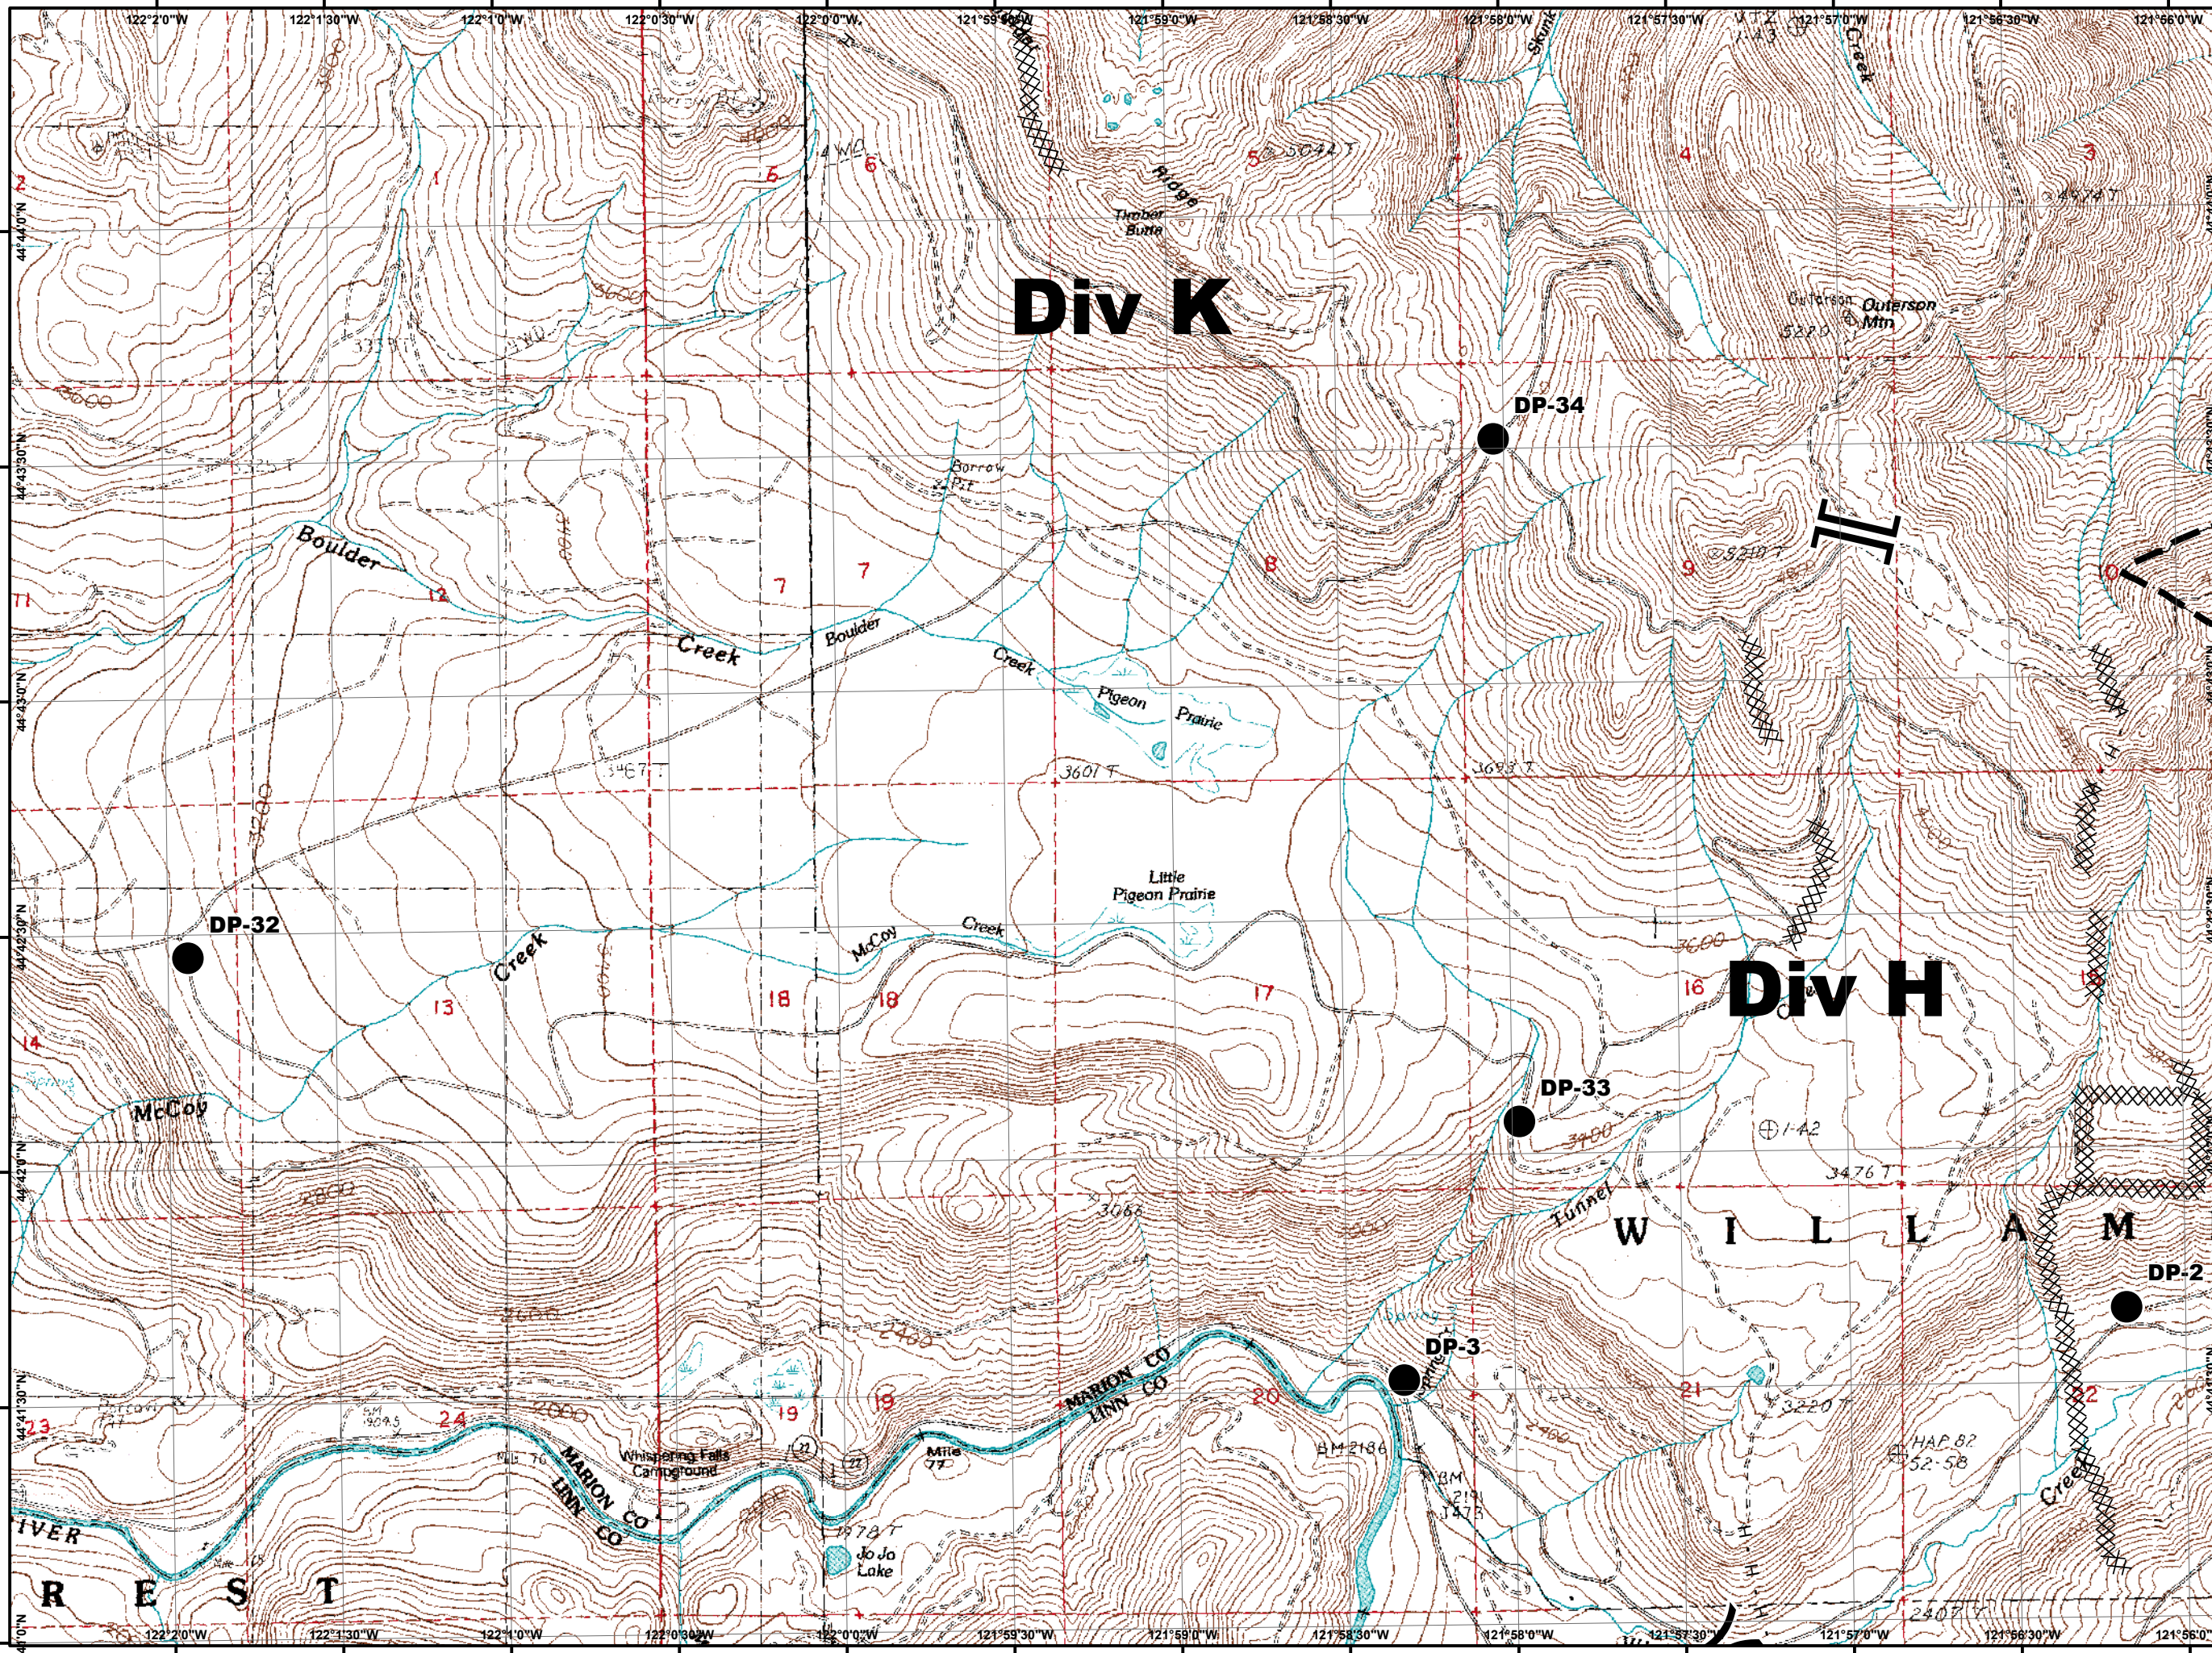

Whitewater Fire IAP Packet 8/7/2017

Legend

- Wilderness
- **FirePoint**
- **PTType**
- Drop Point
- Helibase
- Helispot
- Incident Command Post
- Repeater
- Staging Area
- Uncontrolled Fire Edge
- Completed Dozer Line
- H - H Hand Line
- FirePolygon

1:24,000

Page Num: 4