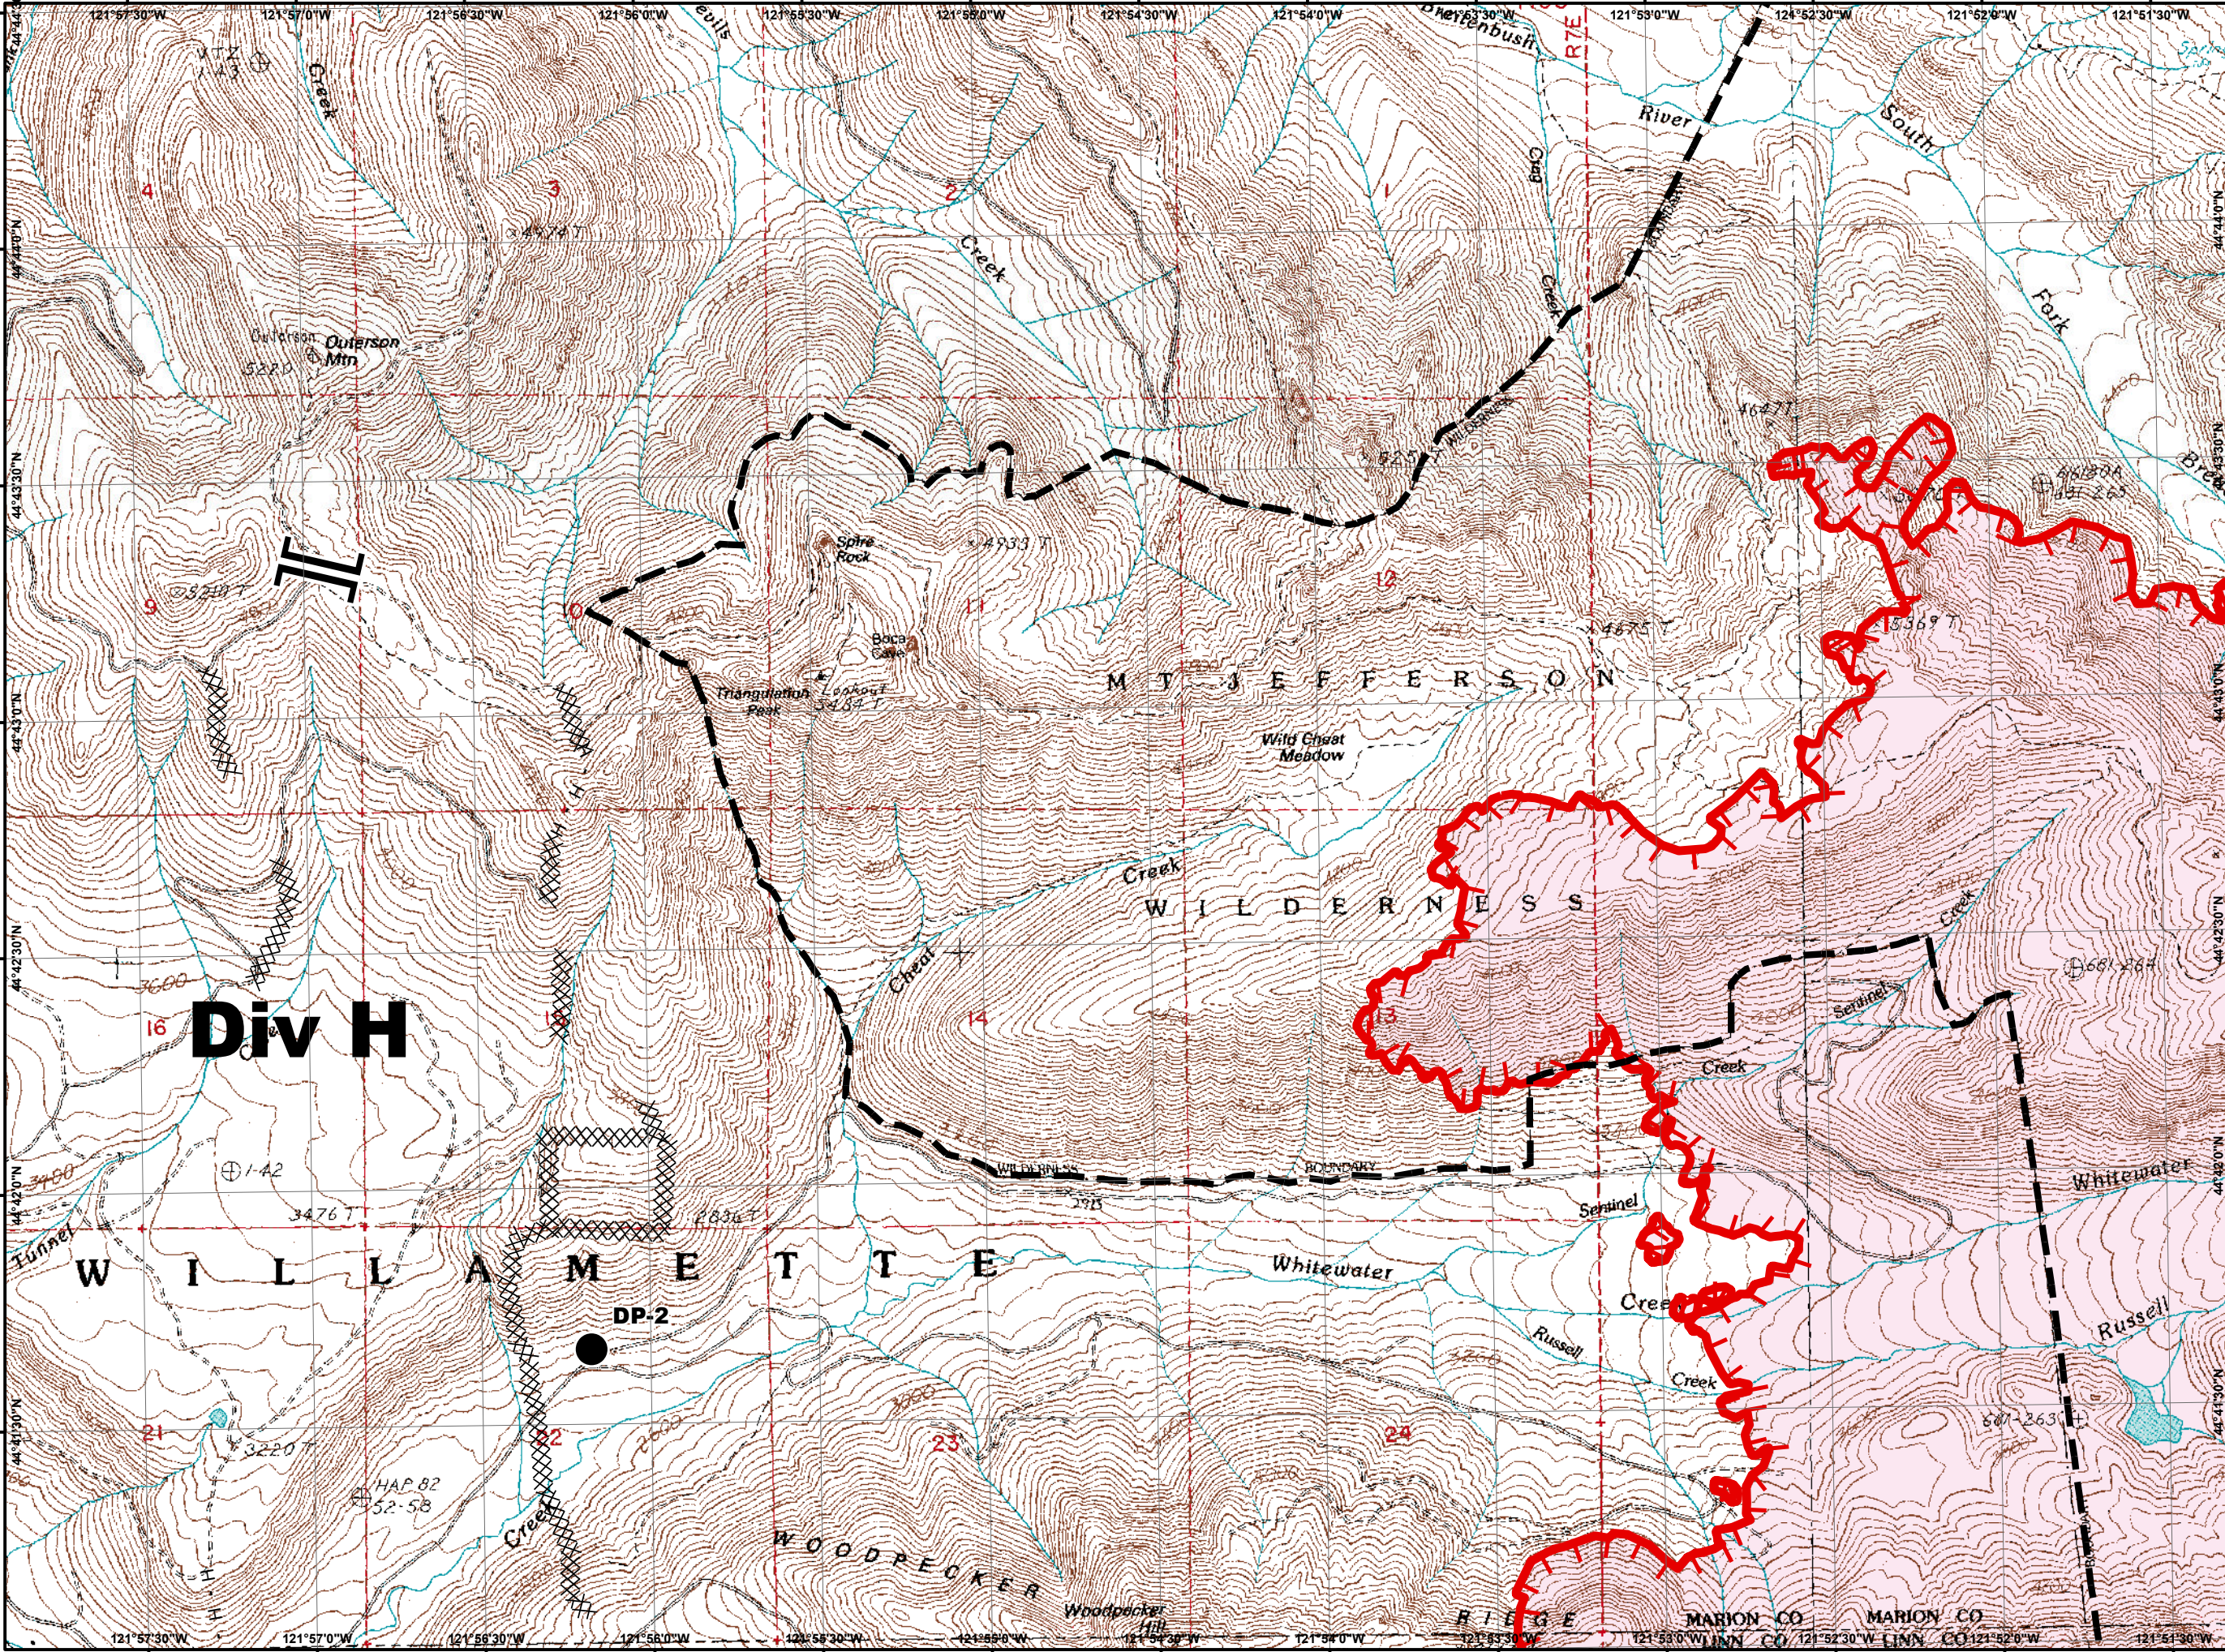

## Legend

-  Wilderness
- FirePoint**
- PTType**
-  Drop Point
-  Helibase
-  Helispot
-  Incident Command Post
-  Repeater
-  Staging Area
-  Uncontrolled Fire Edge
-  Completed Dozer Line
-  H - H Hand Line
-  FirePolygon

# Whitewater Fire IAP Packet 8/7/2017

- Legend**
- Wilderness
  - FirePoint**
  - PTType**
    - Drop Point
    - Helibase
    - Helispot
    - Incident Command Post
    - Repeater
    - Staging Area
    - Uncontrolled Fire Edge
    - Completed Dozer Line
    - H - H Hand Line
    - FirePolygon