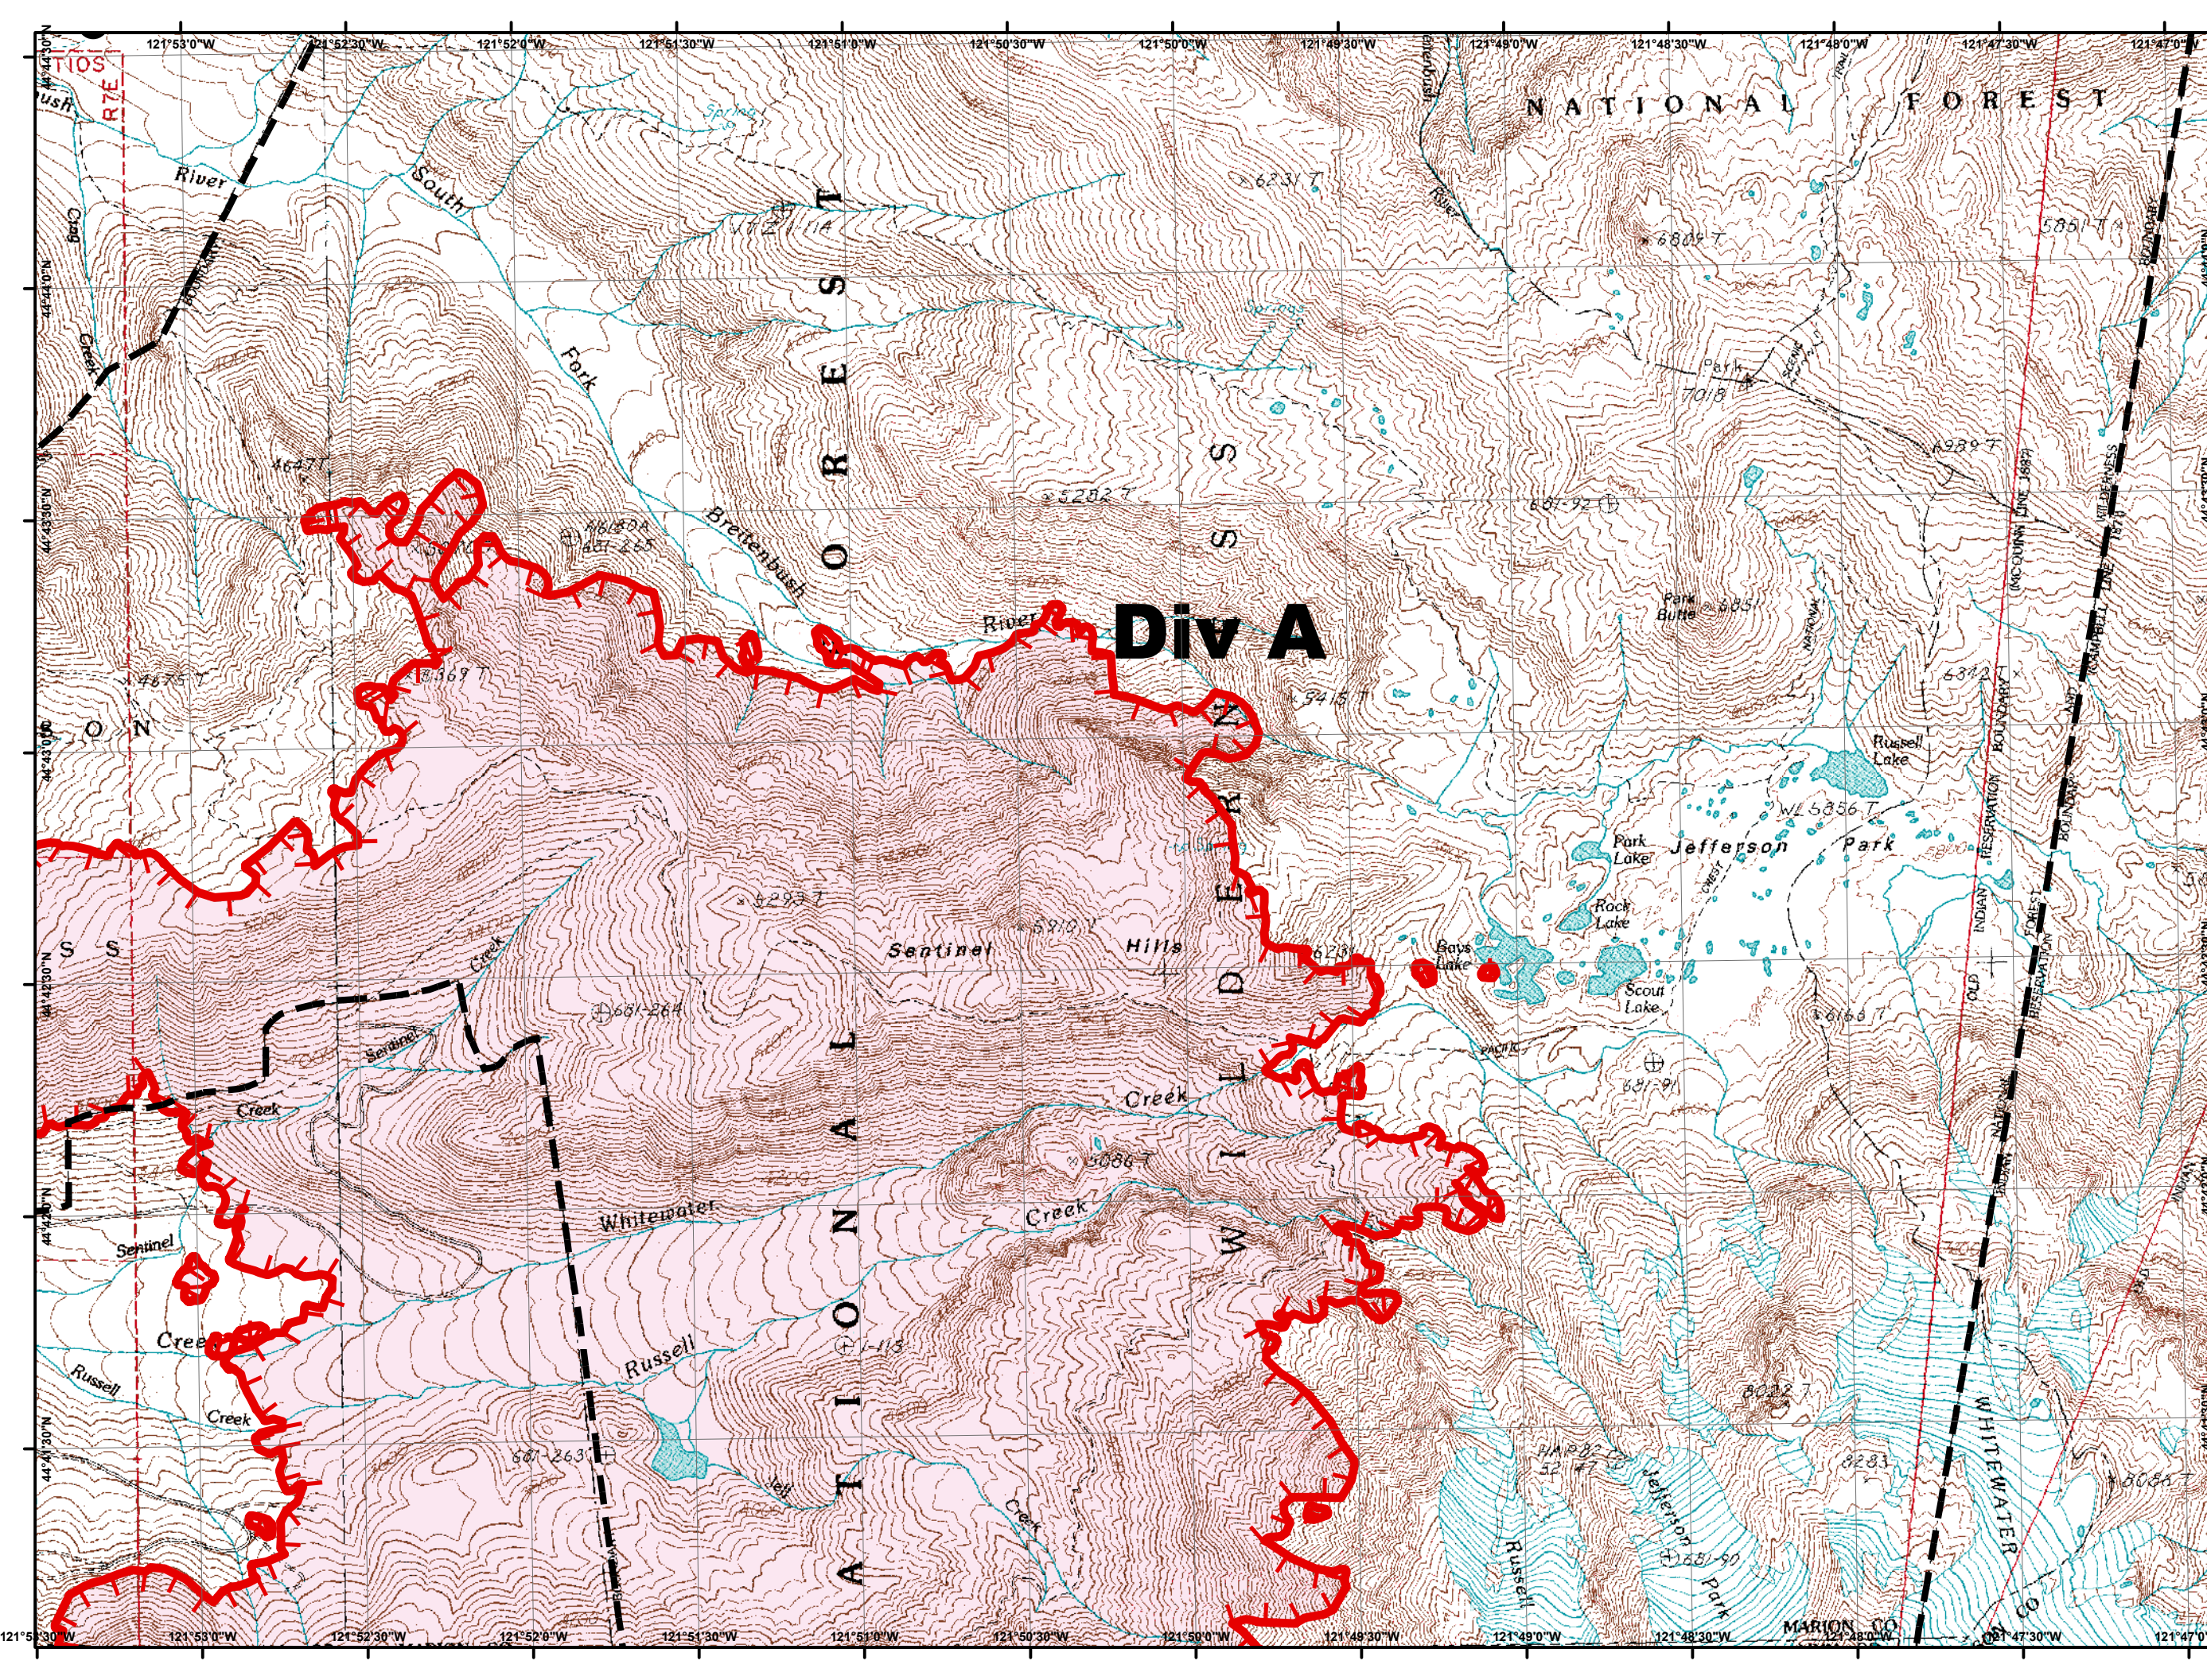

## Legend

-  Wilderness
- FirePoint**
- PTType**
-  Drop Point
-  Helibase
-  Helispot
-  Incident Command Post
-  Repeater
-  Staging Area
-  Uncontrolled Fire Edge
-  Completed Dozer Line
-  H - H Hand Line
-  FirePolygon

N

1:24,000

0 0.25 0.5

Miles

Page Num: 5

# Whitewater Fire IAP Packet 8/7/2017

- Legend**
- Wilderness
  - FirePoint**
  - PTType**
    - Drop Point
    - Helibase
    - Helispot
    - Incident Command Post
    - Repeater
    - Staging Area
    - Uncontrolled Fire Edge
    - Completed Dozer Line
    - H - H Hand Line
    - FirePolygon