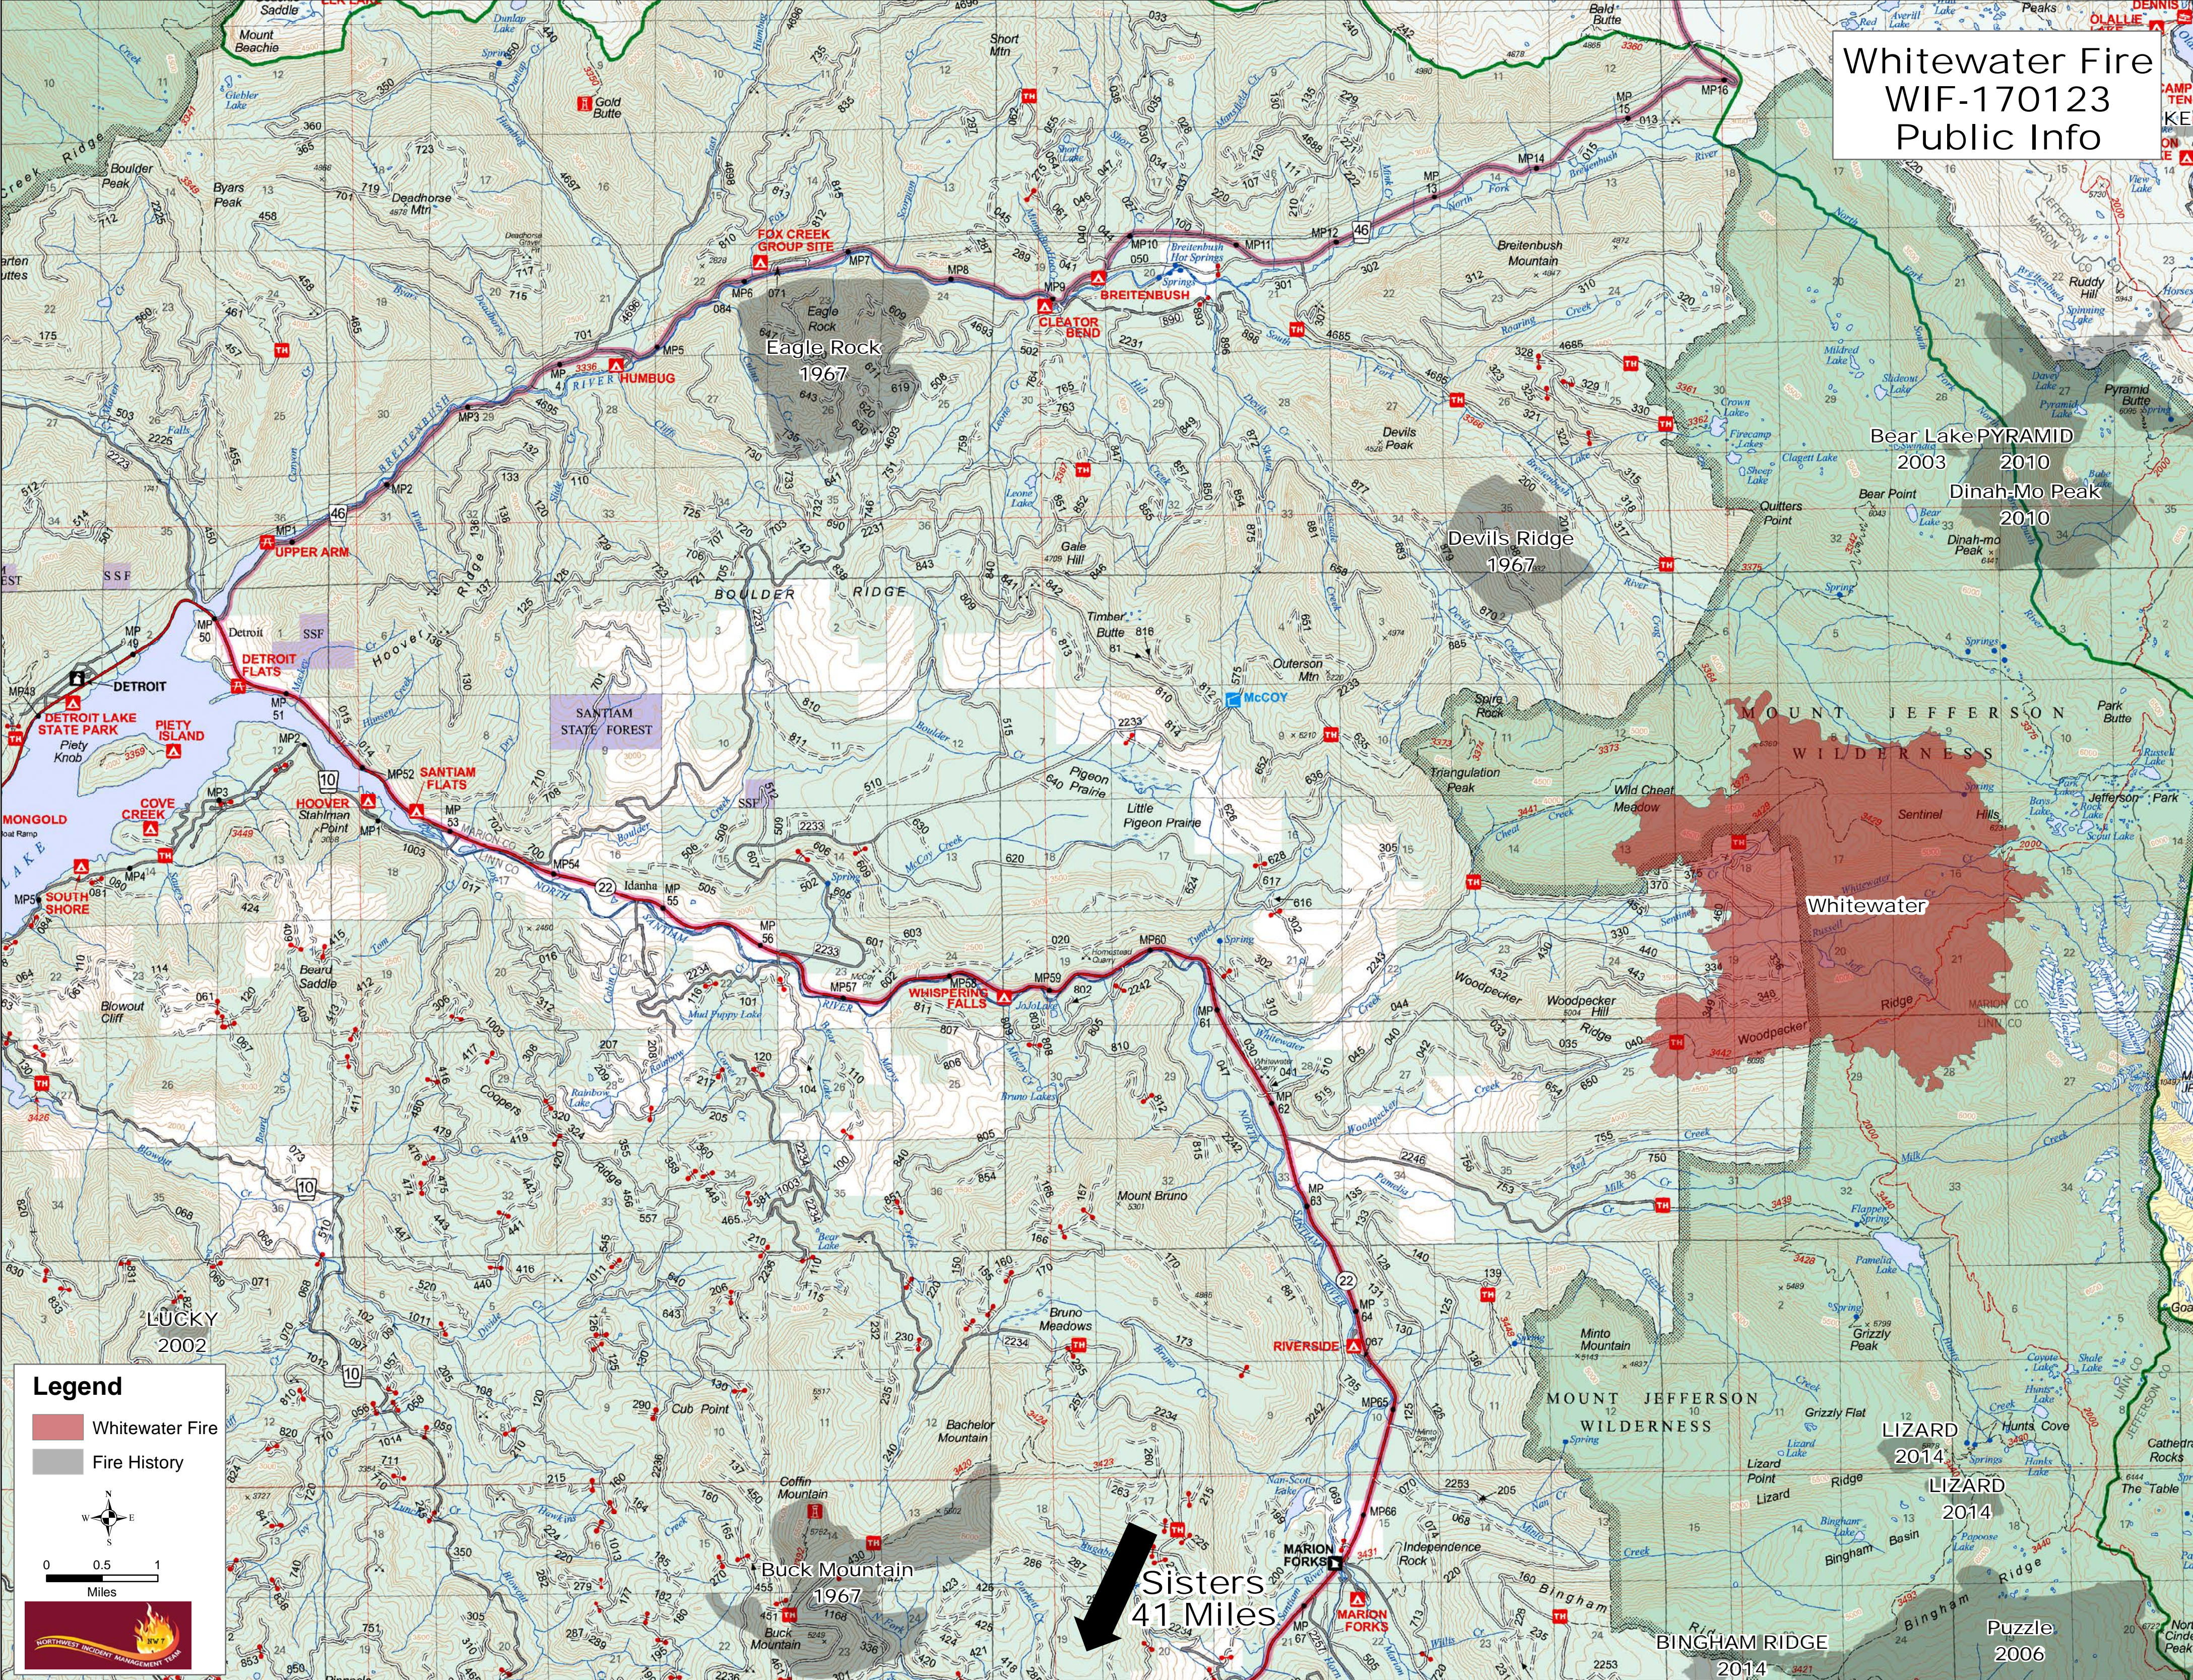

# Whitewater Fire WIF-170123 Public Info

### Legend

-  Whitewater Fire
-  Fire History

**Sisters**  
41 Miles

Bear Lake PYRAMID  
2003 2010  
Dinah-Mo Peak  
2010

LIZARD  
2014  
LIZARD  
2014

Puzzle  
2006