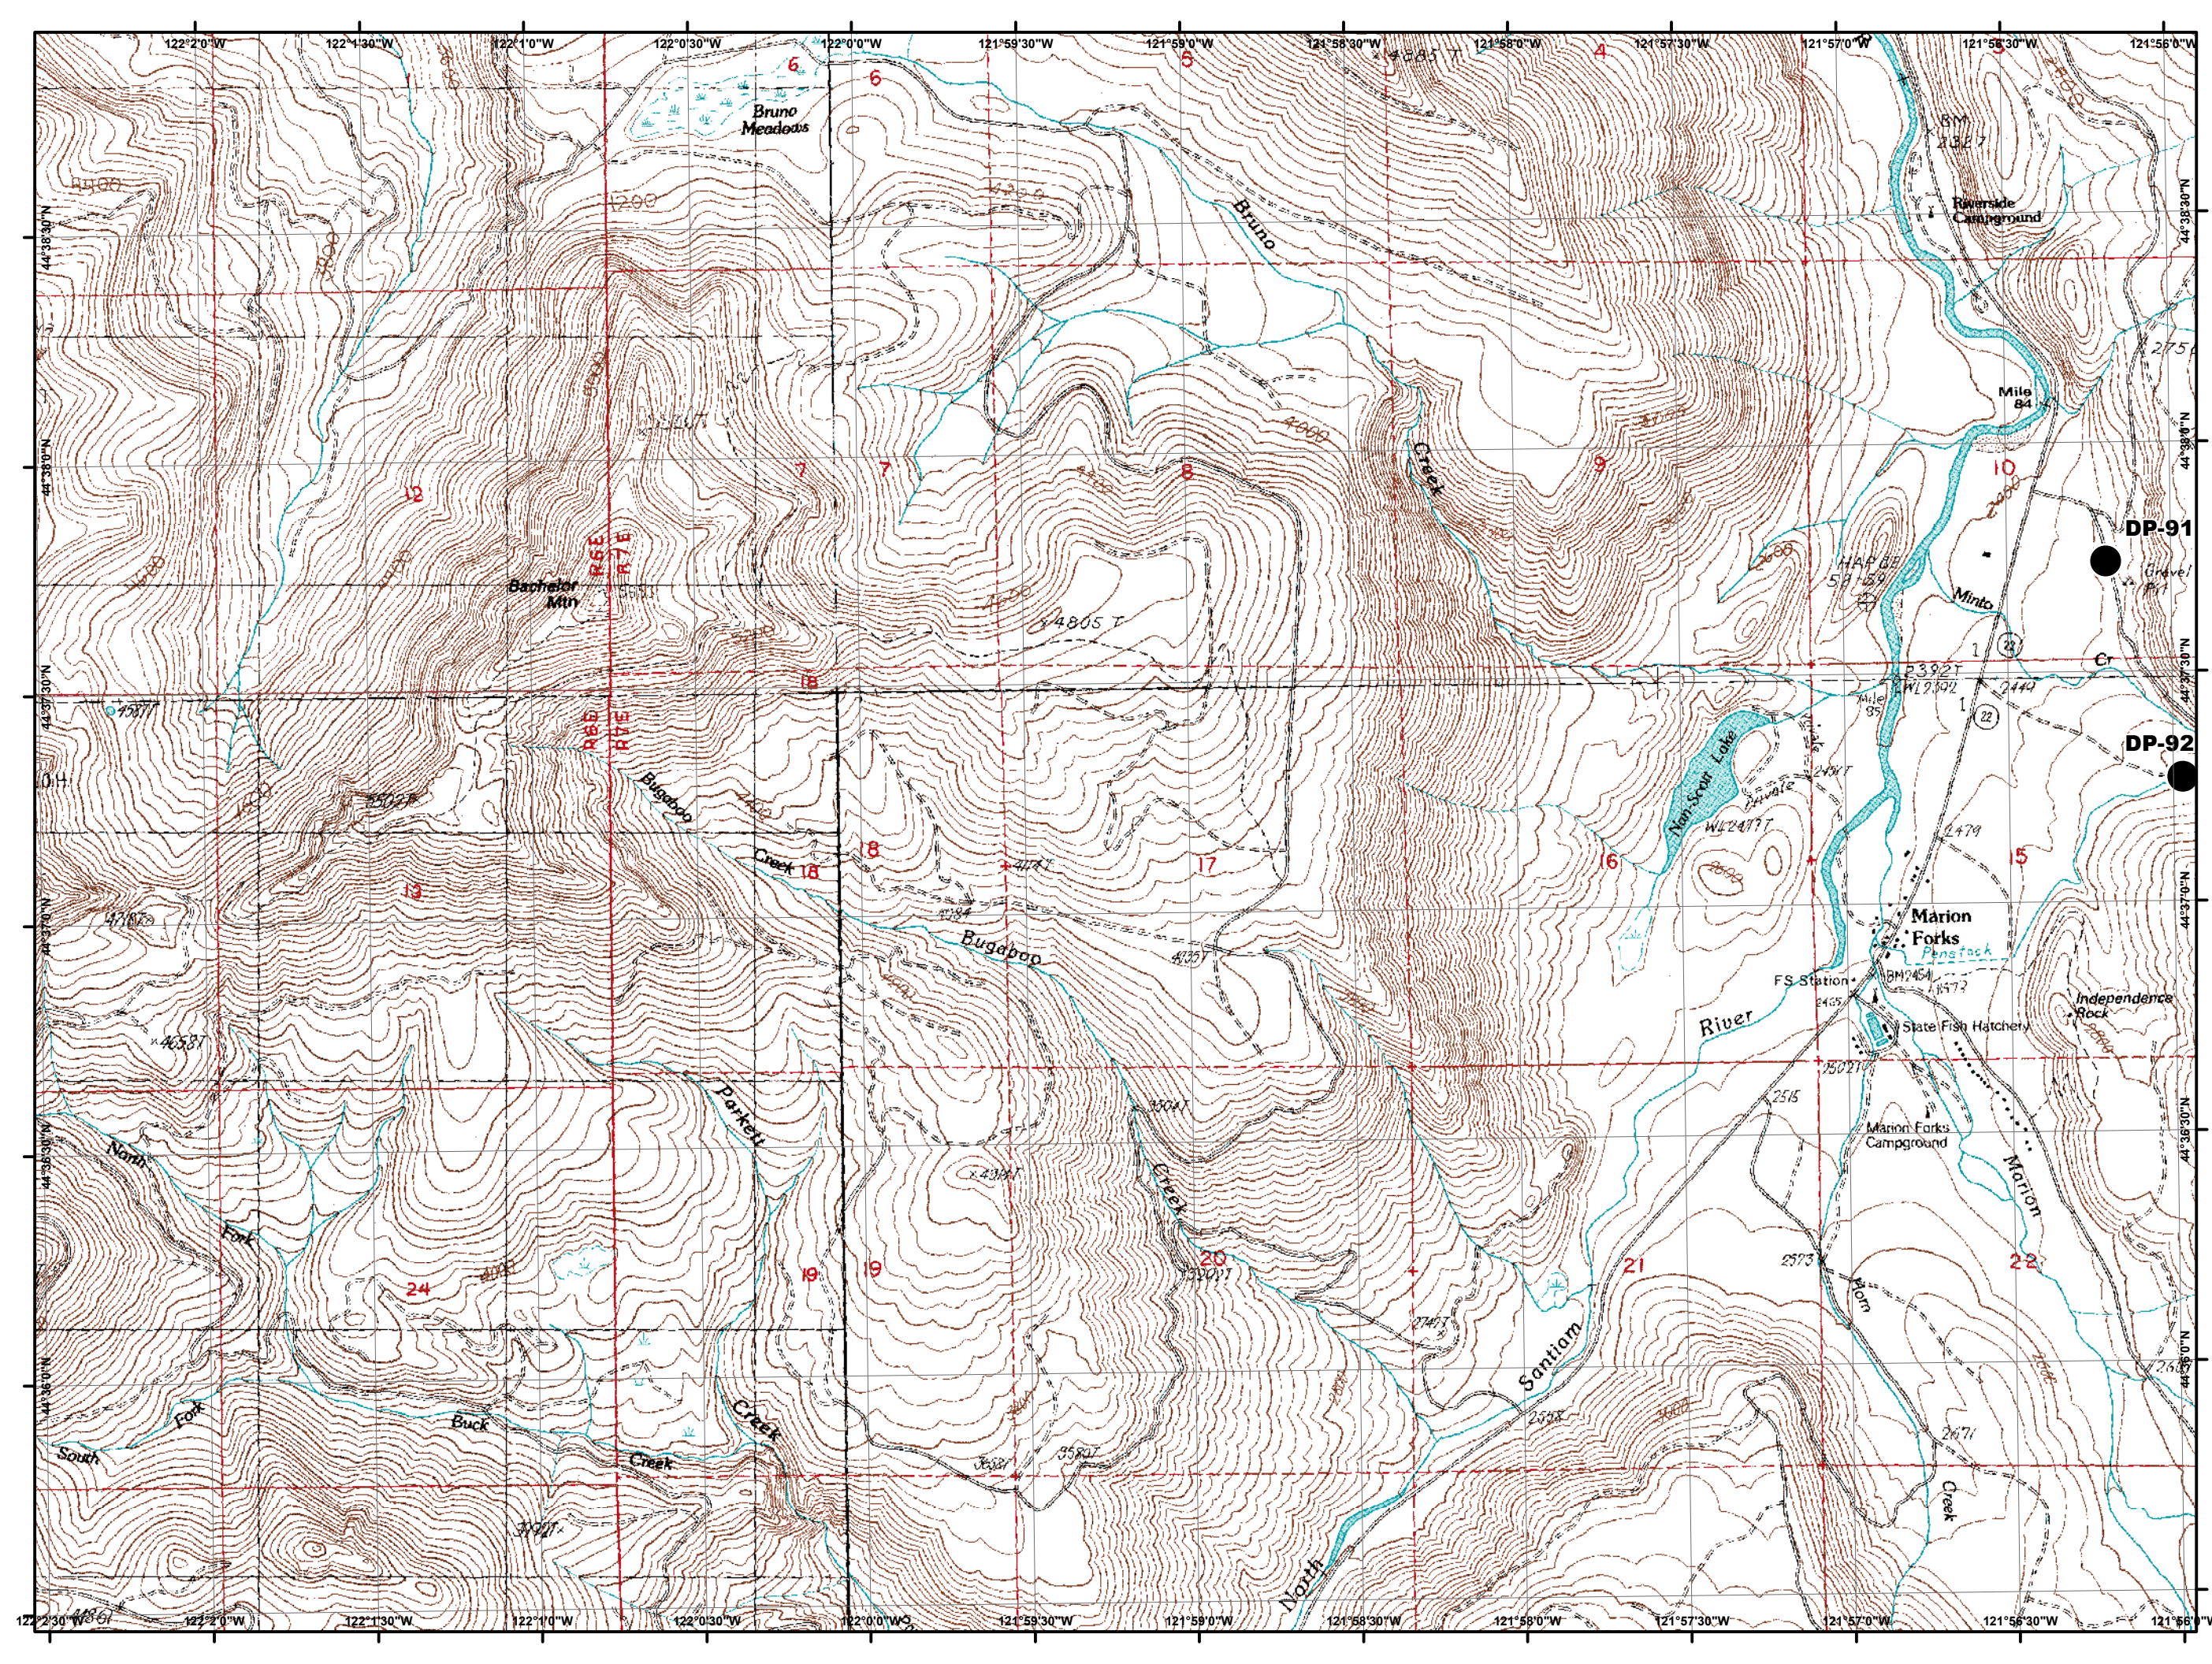

1:24,000

**Whitewater Fire
IAP
Packet
8/12/2017**

- Legend**
-  Wilderness
 - FirePoint**
 - PTType**
 -  Drop Point
 -  Helibase
 -  Helispot
 -  Incident Command Post
 -  Repeater
 -  Staging Area
 -  Uncontrolled Fire Edge
 -  Completed Dozer Line
 -  H - H Hand Line
 -  Fire Polygon

1:24,000

Whitewater Fire IAP Packet 8/12/2017

- Legend**
- Wilderness
 - FirePoint**
 - PTType**
 - Drop Point
 - Helibase
 - Helispot
 - Incident Command Post
 - Repeater
 - Staging Area
 - Uncontrolled Fire Edge
 - Completed Dozer Line
 - H - H Hand Line
 - Fire Polygon

N

1:24,000

0 0.25 0.5

Miles

Page Num: 10

Whitewater Fire IAP Packet 8/12/2017

Legend

-  Wilderness
- FirePoint**
- PTType**
-  Drop Point
-  Helibase
-  Helispot
-  Incident Command Post
-  Repeater
-  Staging Area
-  Uncontrolled Fire Edge
-  Completed Dozer Line
-  H - H Hand Line
-  FirePolygon

1:24,000

Whitewater Fire IAP Packet 8/12/2017

Legend

-  Wilderness
- FirePoint**
- PTType**
-  Drop Point
-  Helibase
-  Helispot
-  Incident Command Post
-  Repeater
-  Staging Area
-  Uncontrolled Fire Edge
-  Completed Dozer Line
-  H - H Hand Line
-  FirePolygon