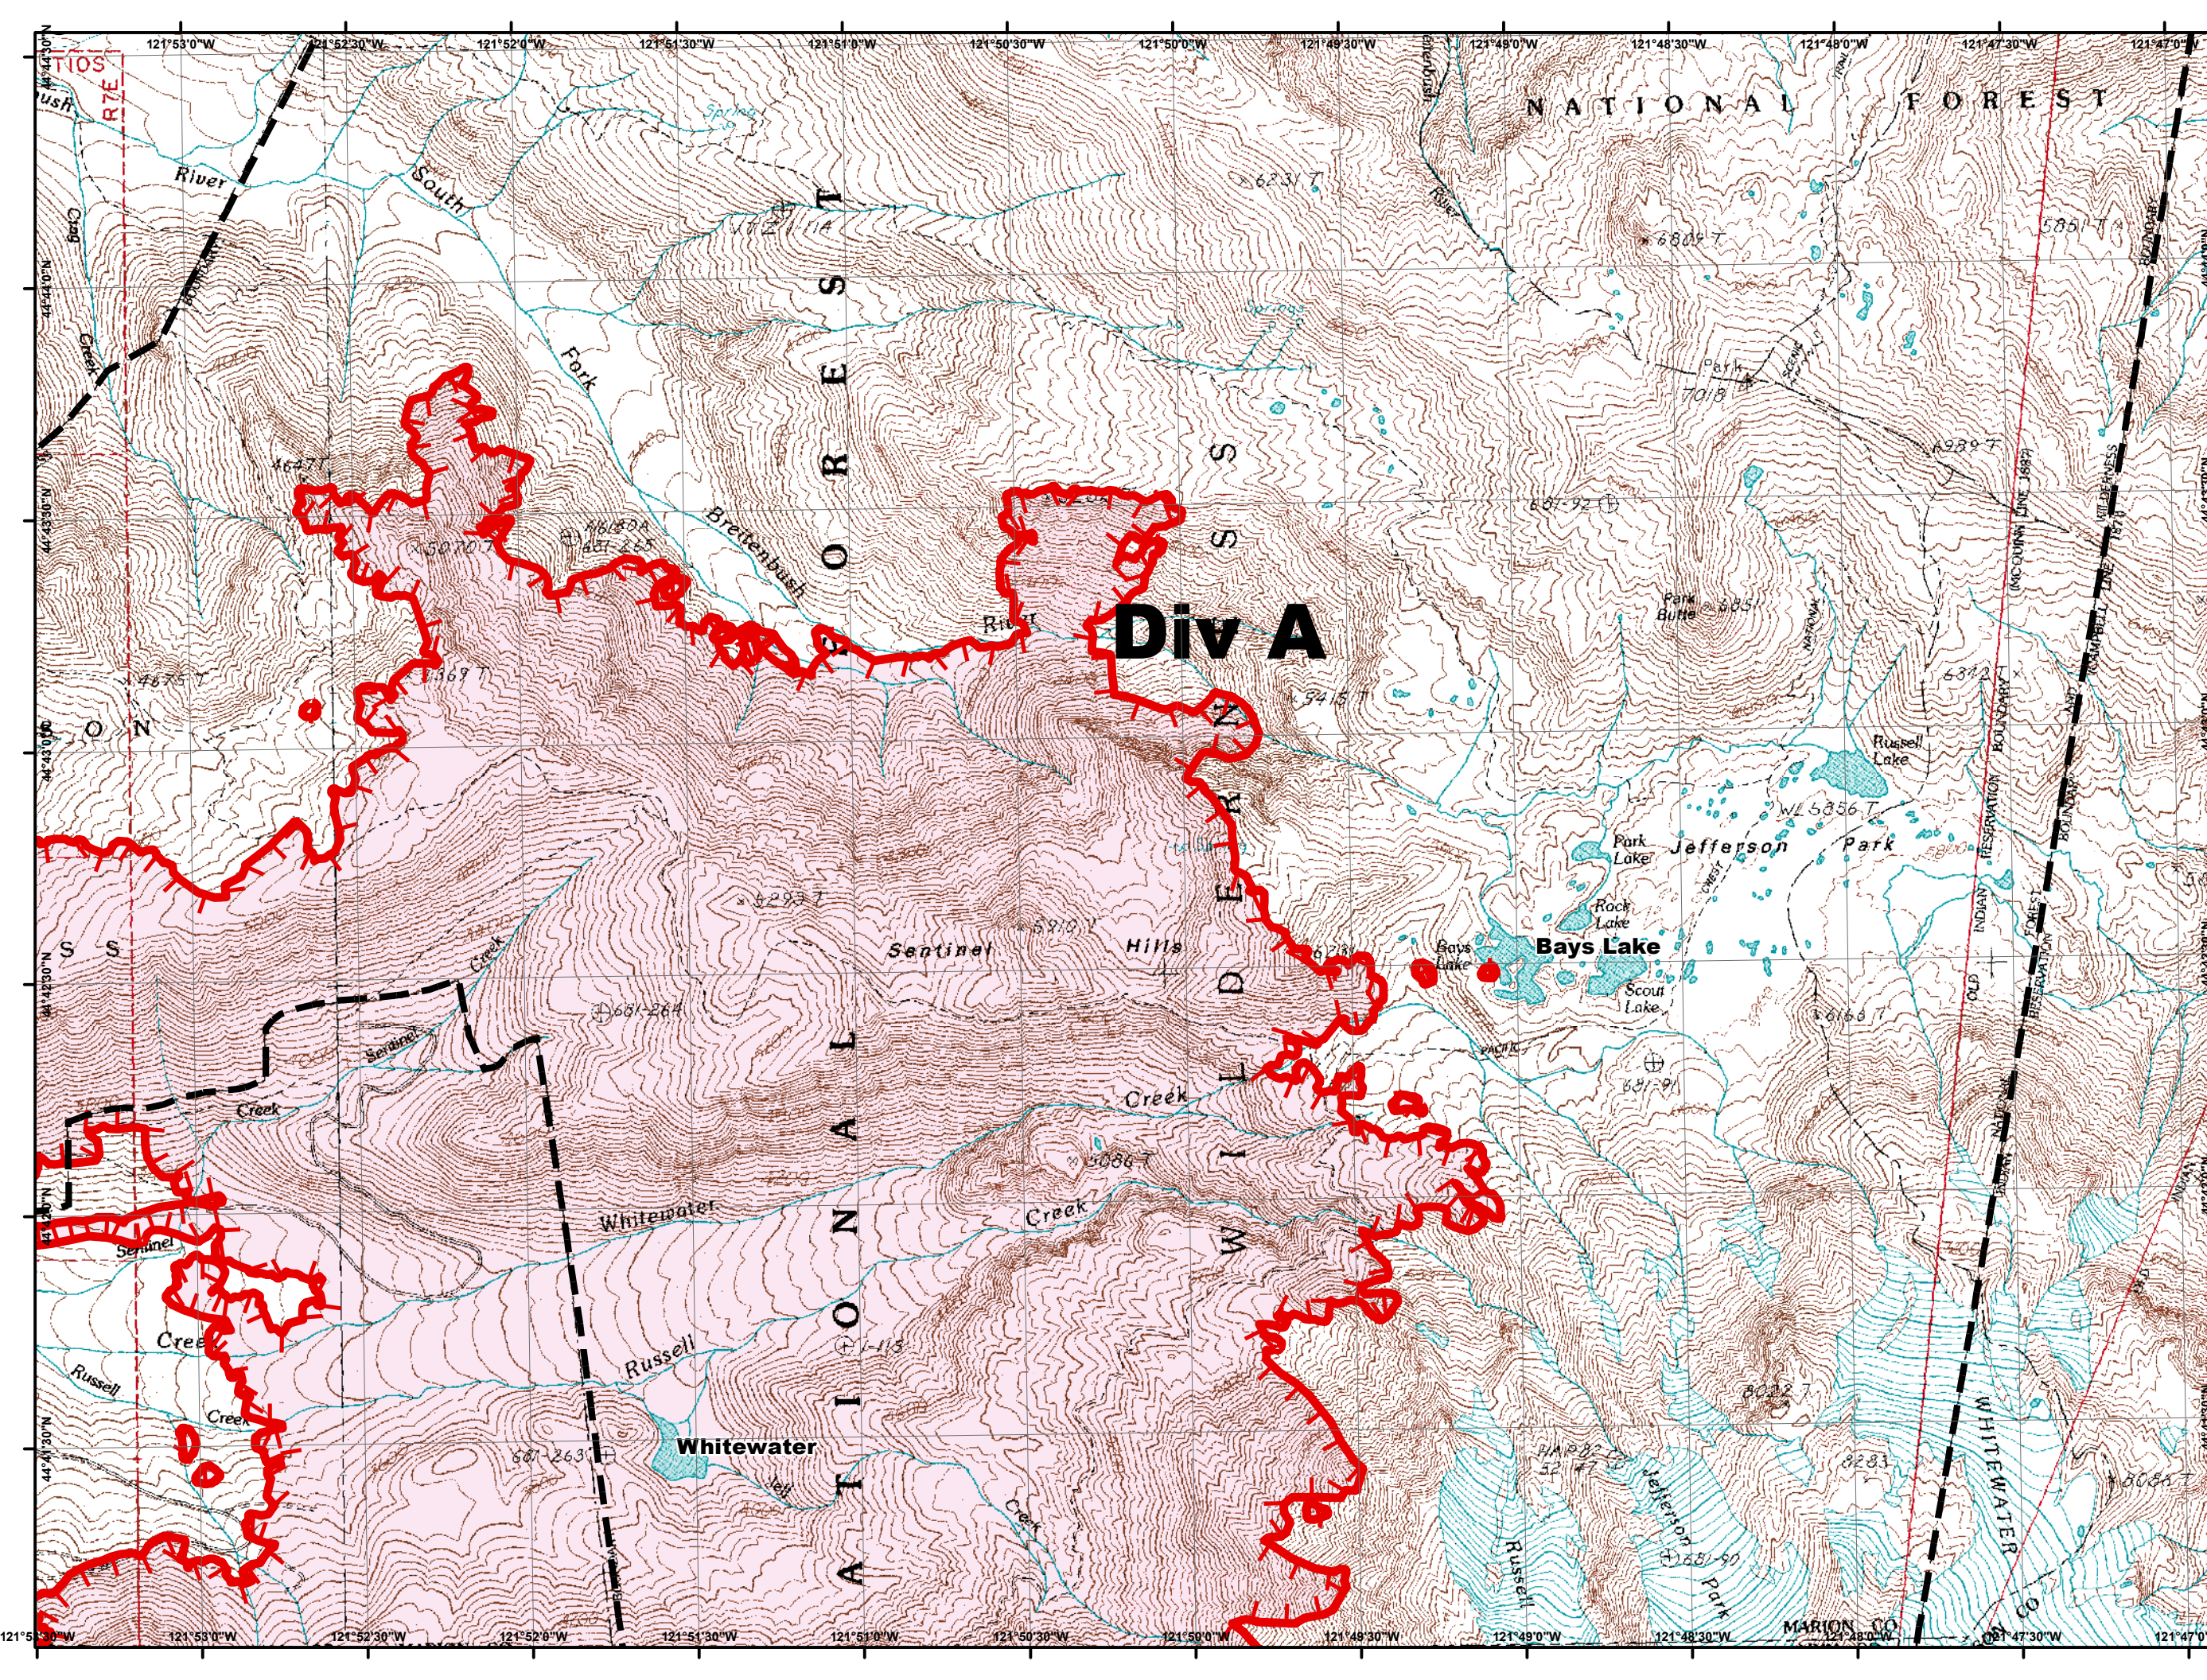

1:24,000

0 0.25 0.5

Miles

Page Num: 2

Whitewater Fire IAP Packet 8/12/2017

Legend

-  Wilderness
- FirePoint**
- PTType**
-  Drop Point
-  Helibase
-  Helispot
-  Incident Command Post
-  Repeater
-  Staging Area
-  Uncontrolled Fire Edge
-  Completed Dozer Line
-  H - H Hand Line
-  FirePolygon

1:24,000

**Whitewater Fire
IAP
Packet
8/12/2017**

- Legend**
-  Wilderness
 - FirePoint**
 - PTType**
 -  Drop Point
 -  Helibase
 -  Helispot
 -  Incident Command Post
 -  Repeater
 -  Staging Area
 -  Uncontrolled Fire Edge
 -  Completed Dozer Line
 -  H - H Hand Line
 -  Fire Polygon

Whitewater Fire IAP Packet

8/12/2017

Legend

-  Wilderness
- FirePoint**
- PTType**
-  Drop Point
-  Helibase
-  Helispot
-  Incident Command Post
-  Repeater
-  Staging Area
-  Uncontrolled Fire Edge
-  Completed Dozer Line
-  H - H Hand Line
-  FirePolygon

1:24,000

Whitewater Fire IAP Packet 8/12/2017

- Legend**
- Wilderness
 - FirePoint**
 - PTType**
 - Drop Point
 - Helibase
 - Helispot
 - Incident Command Post
 - Repeater
 - Staging Area
 - Uncontrolled Fire Edge
 - Completed Dozer Line
 - H - H Hand Line
 - Fire Polygon