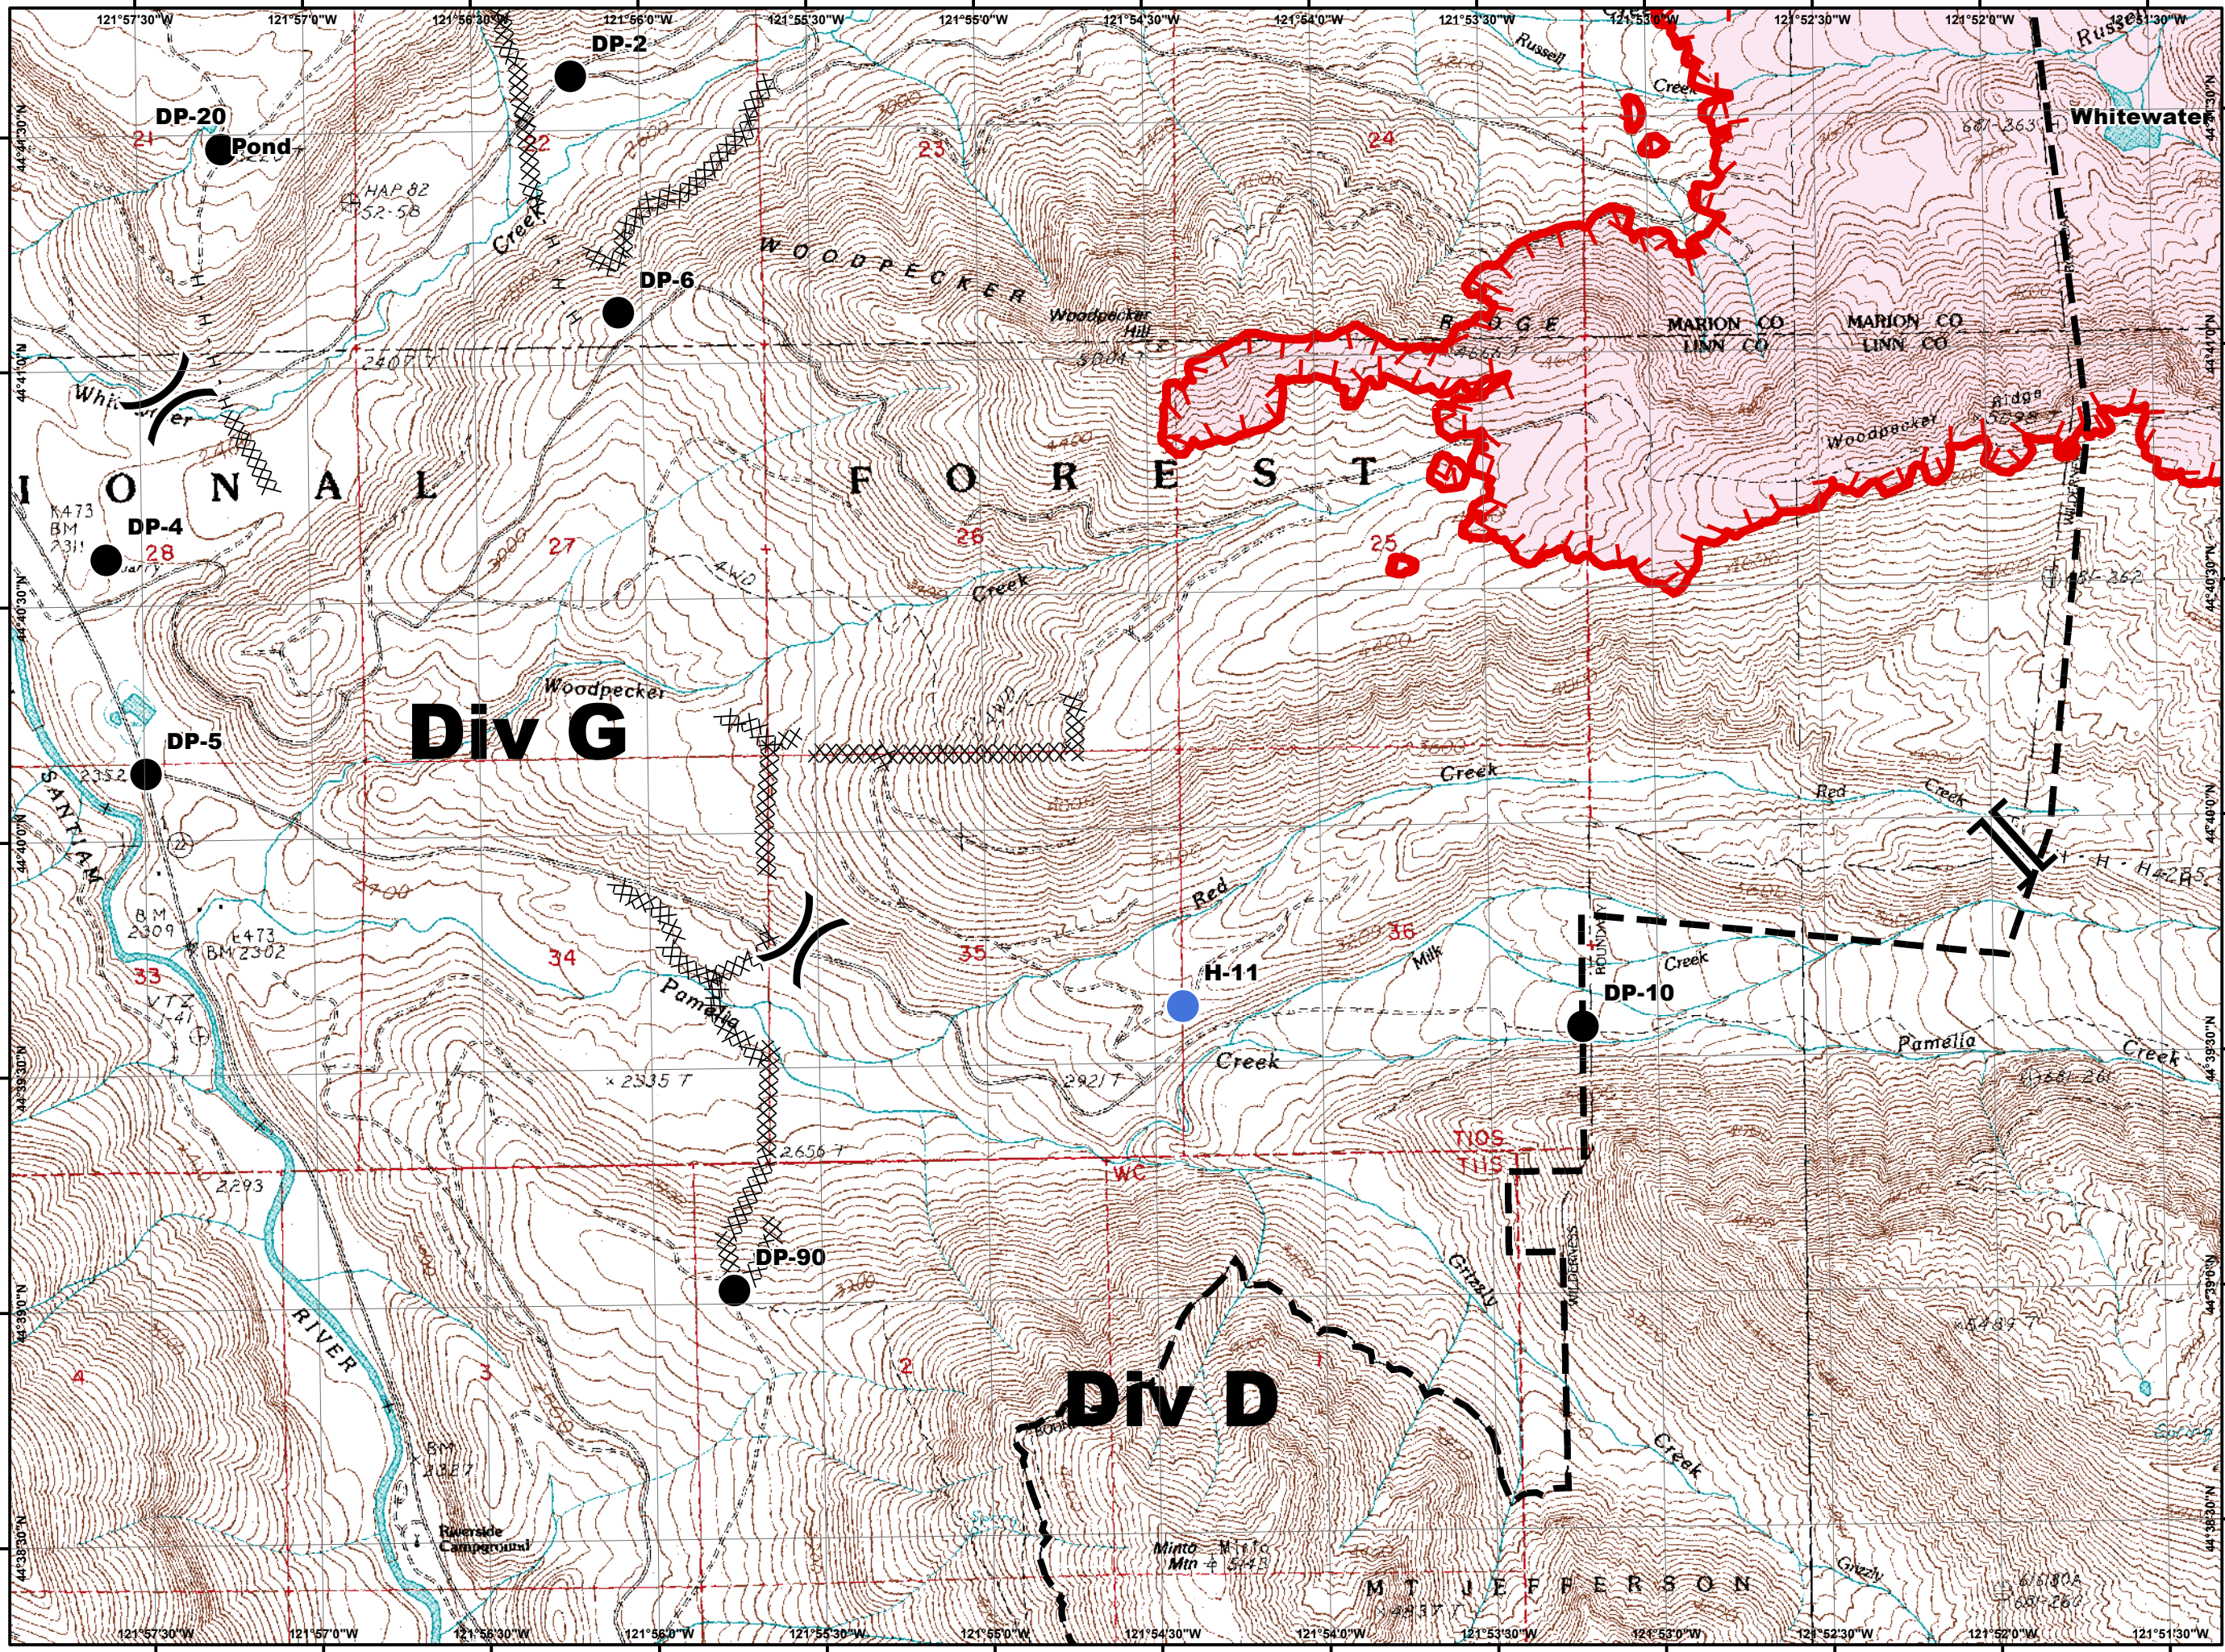

1:24,000

Whitewater Fire IAP Packet 8/12/2017

- Legend**
- Wilderness
 - FirePoint**
 - PTType**
 - Drop Point
 - Helibase
 - Helispot
 - Incident Command Post
 - Repeater
 - Staging Area
 - Uncontrolled Fire Edge
 - Completed Dozer Line
 - H - H Hand Line
 - Fire Polygon

1:24,000

Page Num: 7

Whitewater Fire IAP Packet 8/12/2017

Legend

-  Wilderness
- FirePoint**
- PTType**
-  Drop Point
-  Helibase
-  Helispot
-  Incident Command Post
-  Repeater
-  Staging Area
-  Uncontrolled Fire Edge
-  Completed Dozer Line
-  H - H Hand Line
-  FirePolygon

N

1:24,000

0 0.25 0.5

Miles

Page Num: 8

Whitewater Fire IAP Packet 8/12/2017

Legend

 Wilderness

N

1:24,000

0 0.25 0.5

Miles

Page Num: 10

Whitewater Fire IAP Packet 8/12/2017

Legend

-  Wilderness
- FirePoint**
- PTType**
-  Drop Point
-  Helibase
-  Helispot
-  Incident Command Post
-  Repeater
-  Staging Area
-  Uncontrolled Fire Edge
-  Completed Dozer Line
-  H - H Hand Line
-  FirePolygon