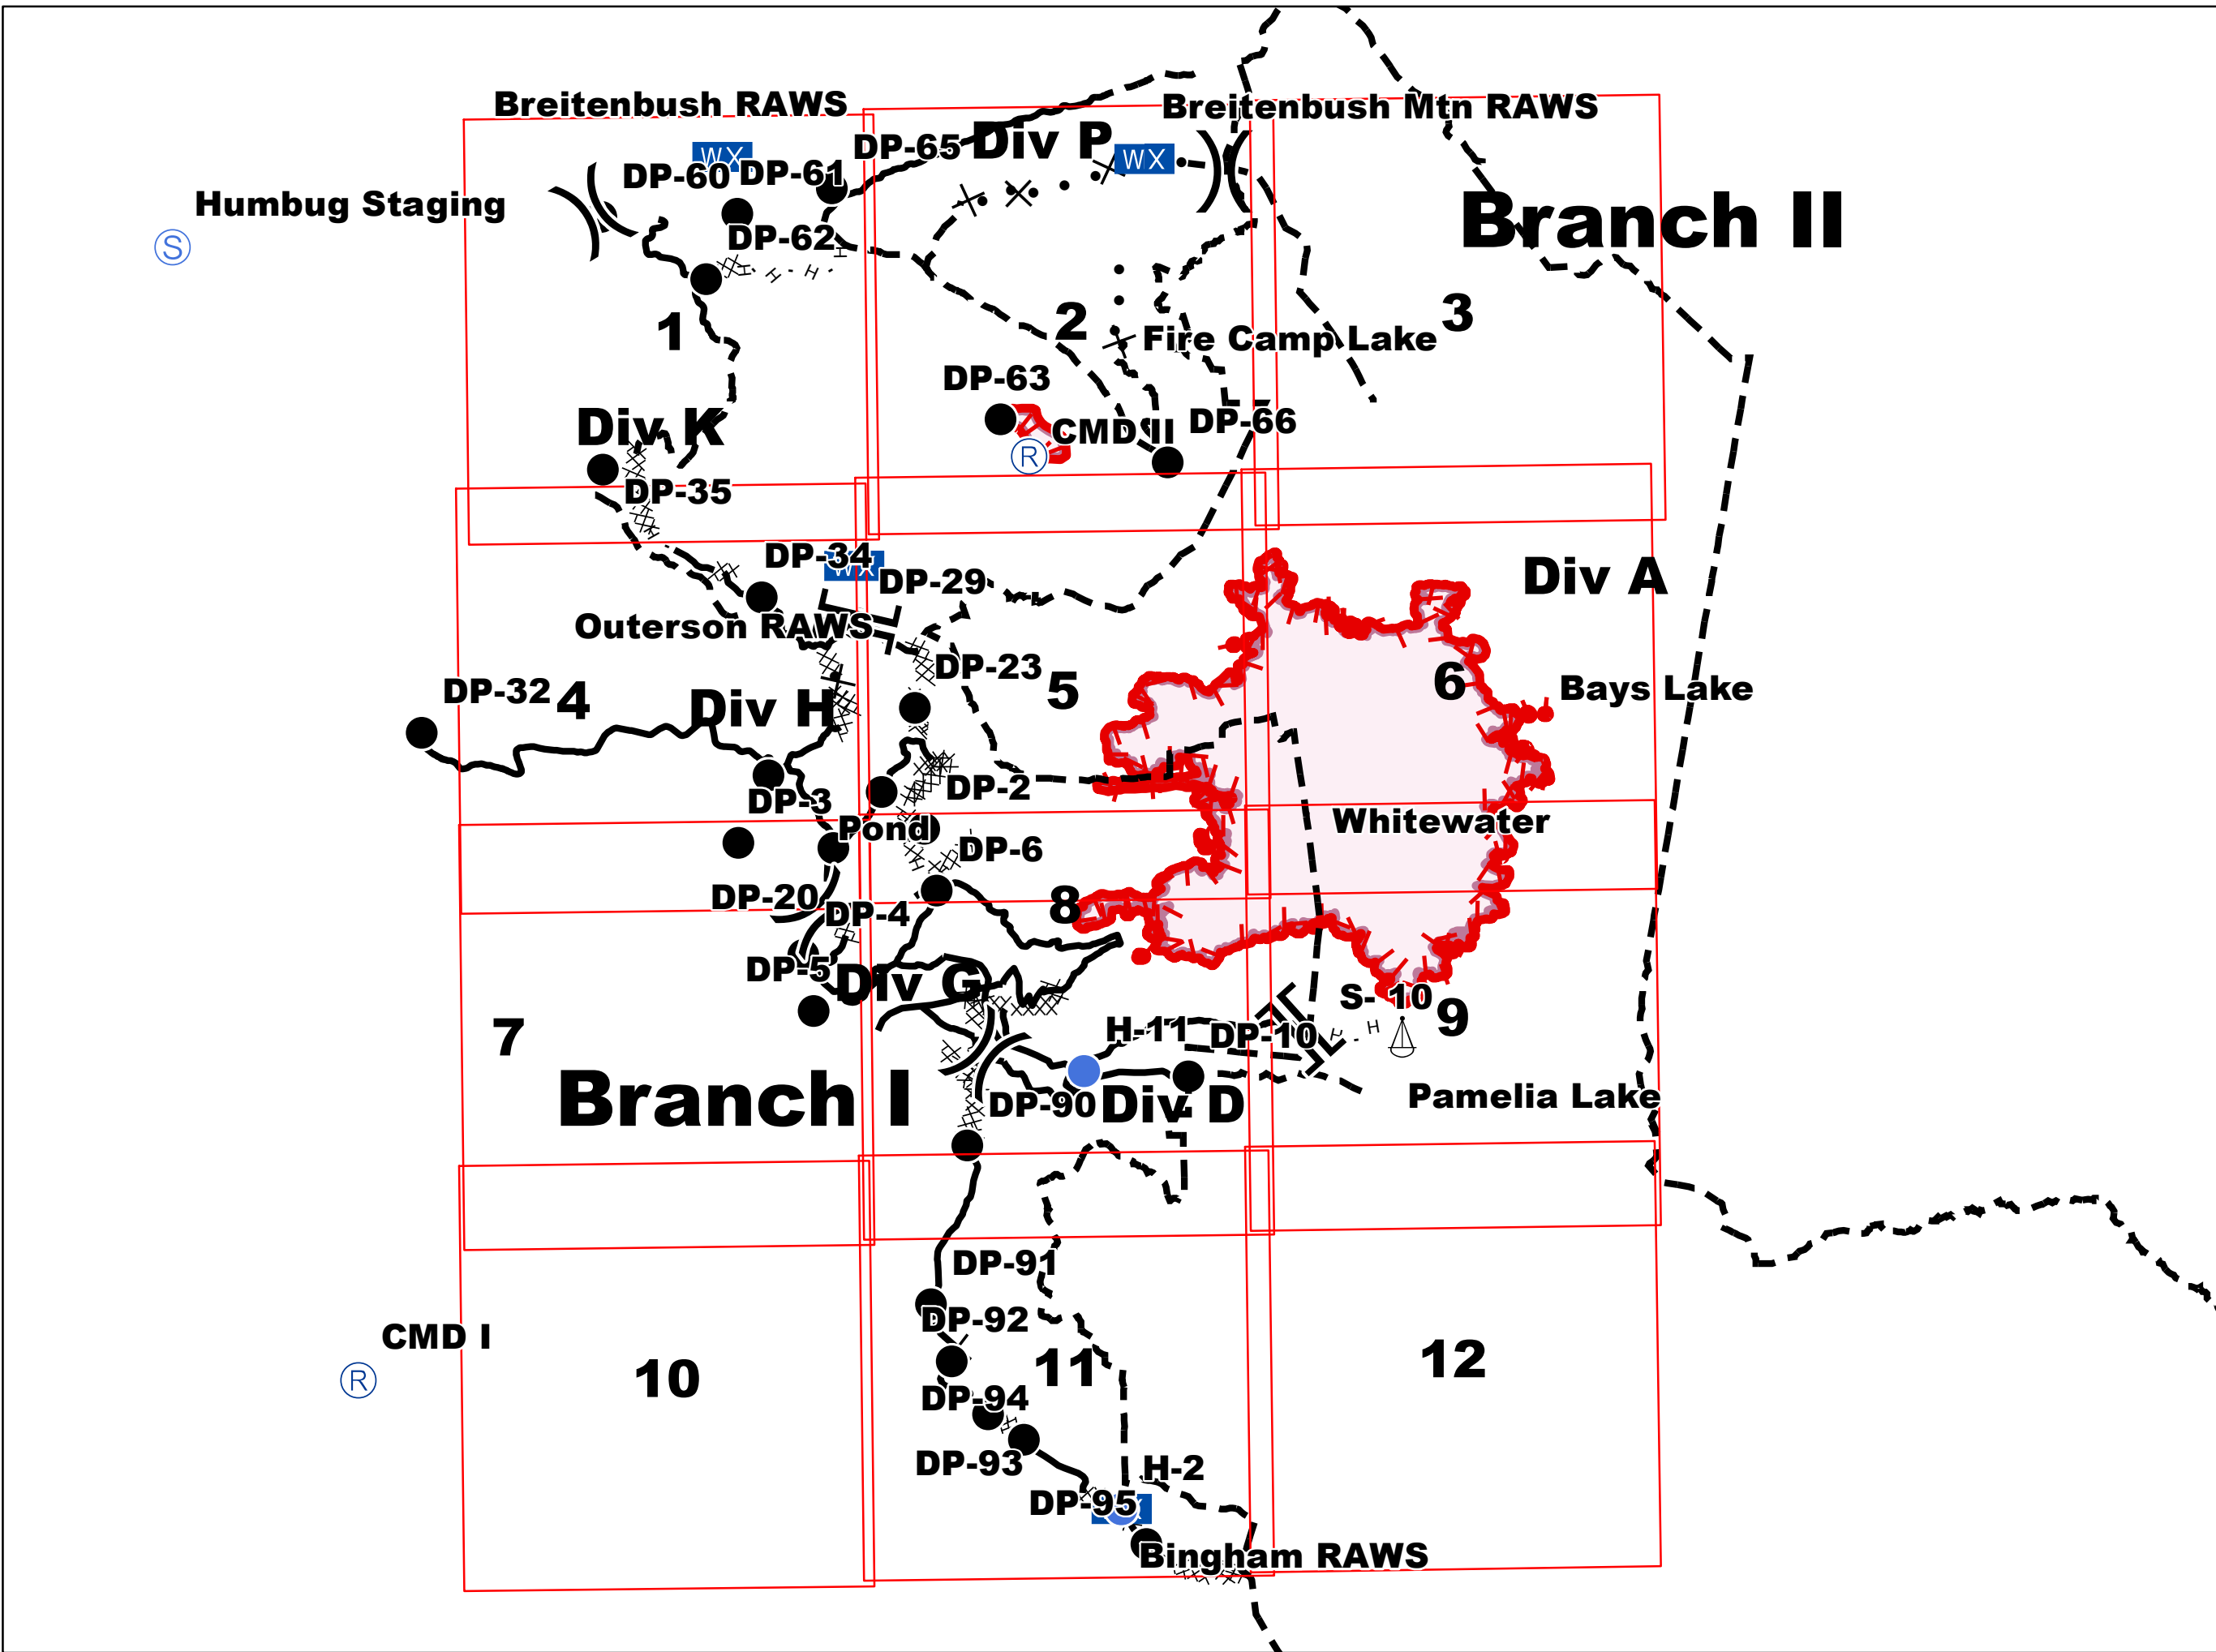

**Whitewater Fire
IAP
Legend
8/12/2017**

- Wilderness
- FirePoint PType
 - Drop Point
 - Helibase
 - Helispot
 - Incident Command Post
 - Mobile Weather Unit
 - Repeater
 - Sling Site
 - Staging Area
- Uncontrolled Fire Edge
- Completed Dozer Line
- Completed Line
- Hand Line
- Planned Fire Line
- Proposed Dozer Line

Whitewater Fire IAP Packet 8/12/2017

Div P

Div K

- ### Legend
- Wilderness
 - FirePoint**
 - PTType**
 - Drop Point
 - Helibase
 - Helispot
 - Incident Command Post
 - Repeater
 - Staging Area
 - Uncontrolled Fire Edge
 - Completed Dozer Line
 - H - H Hand Line
 - FirePolygon

Whitewater Fire IAP Packet 8/12/2017

Legend

-  Wilderness
- FirePoint**
- PTType**
-  Drop Point
-  Helibase
-  Helispot
-  Incident Command Post
-  Repeater
-  Staging Area
-  Uncontrolled Fire Edge
-  Completed Dozer Line
-  H - H Hand Line
-  FirePolygon

1:24,000

0 0.25 0.5

Miles

Page Num: 2

Whitewater Fire IAP Packet 8/12/2017

Legend

-  Wilderness
- FirePoint**
- PTType**
-  Drop Point
-  Helibase
-  Helispot
-  Incident Command Post
-  Repeater
-  Staging Area
-  Uncontrolled Fire Edge
-  Completed Dozer Line
-  H - H Hand Line
-  FirePolygon