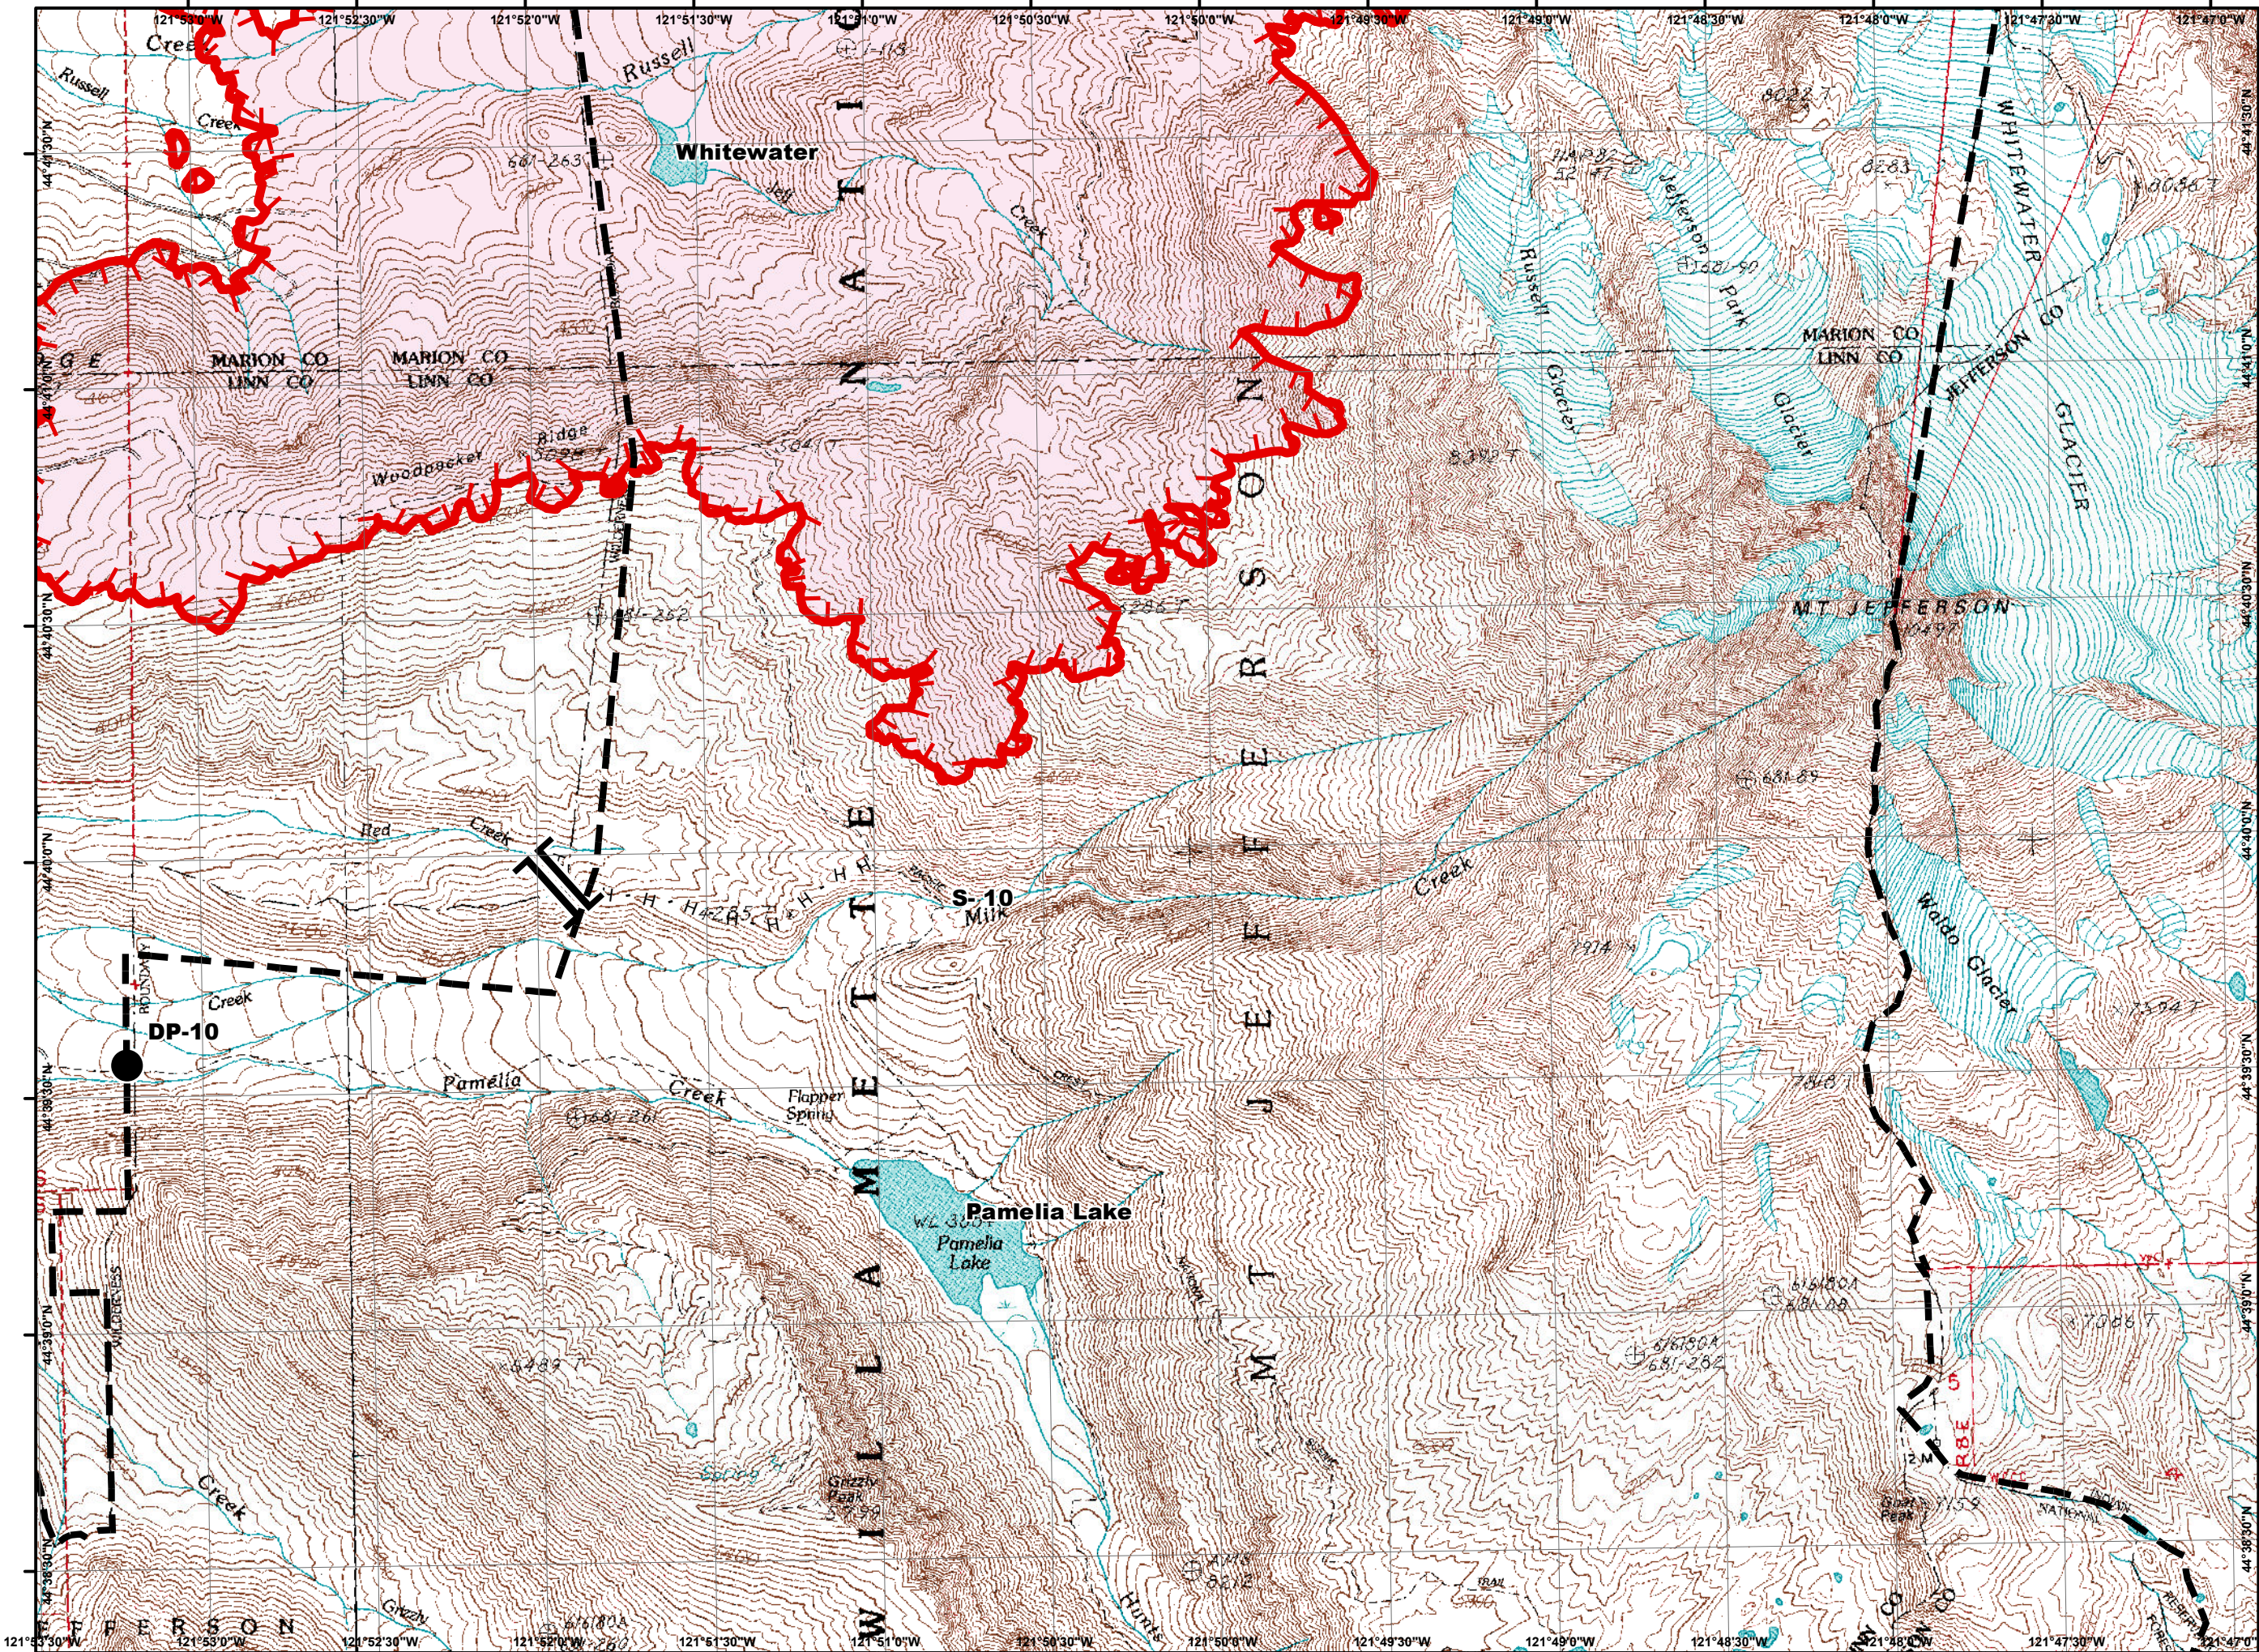

 Uncontrolled Fire Edge

 Completed Dozer Line

 H - H Hand Line

 FirePolygon

N

1:24,000

0 0.25 0.5

Miles

Page Num: 9

Whitewater Fire IAP Packet 8/12/2017

Legend

-  Wilderness
- FirePoint**
- PTType**
-  Drop Point
-  Helibase
-  Helispot
-  Incident Command Post
-  Repeater
-  Staging Area
-  Uncontrolled Fire Edge
-  Completed Dozer Line
-  H - H Hand Line
-  FirePolygon

N

1:24,000

0 0.25 0.5

Miles

Page Num: 10

Whitewater Fire IAP Packet 8/12/2017

Legend

-  Wilderness
- FirePoint**
- PTType**
-  Drop Point
-  Helibase
-  Helispot
-  Incident Command Post
-  Repeater
-  Staging Area
-  Uncontrolled Fire Edge
-  Completed Dozer Line
-  H - H Hand Line
-  FirePolygon