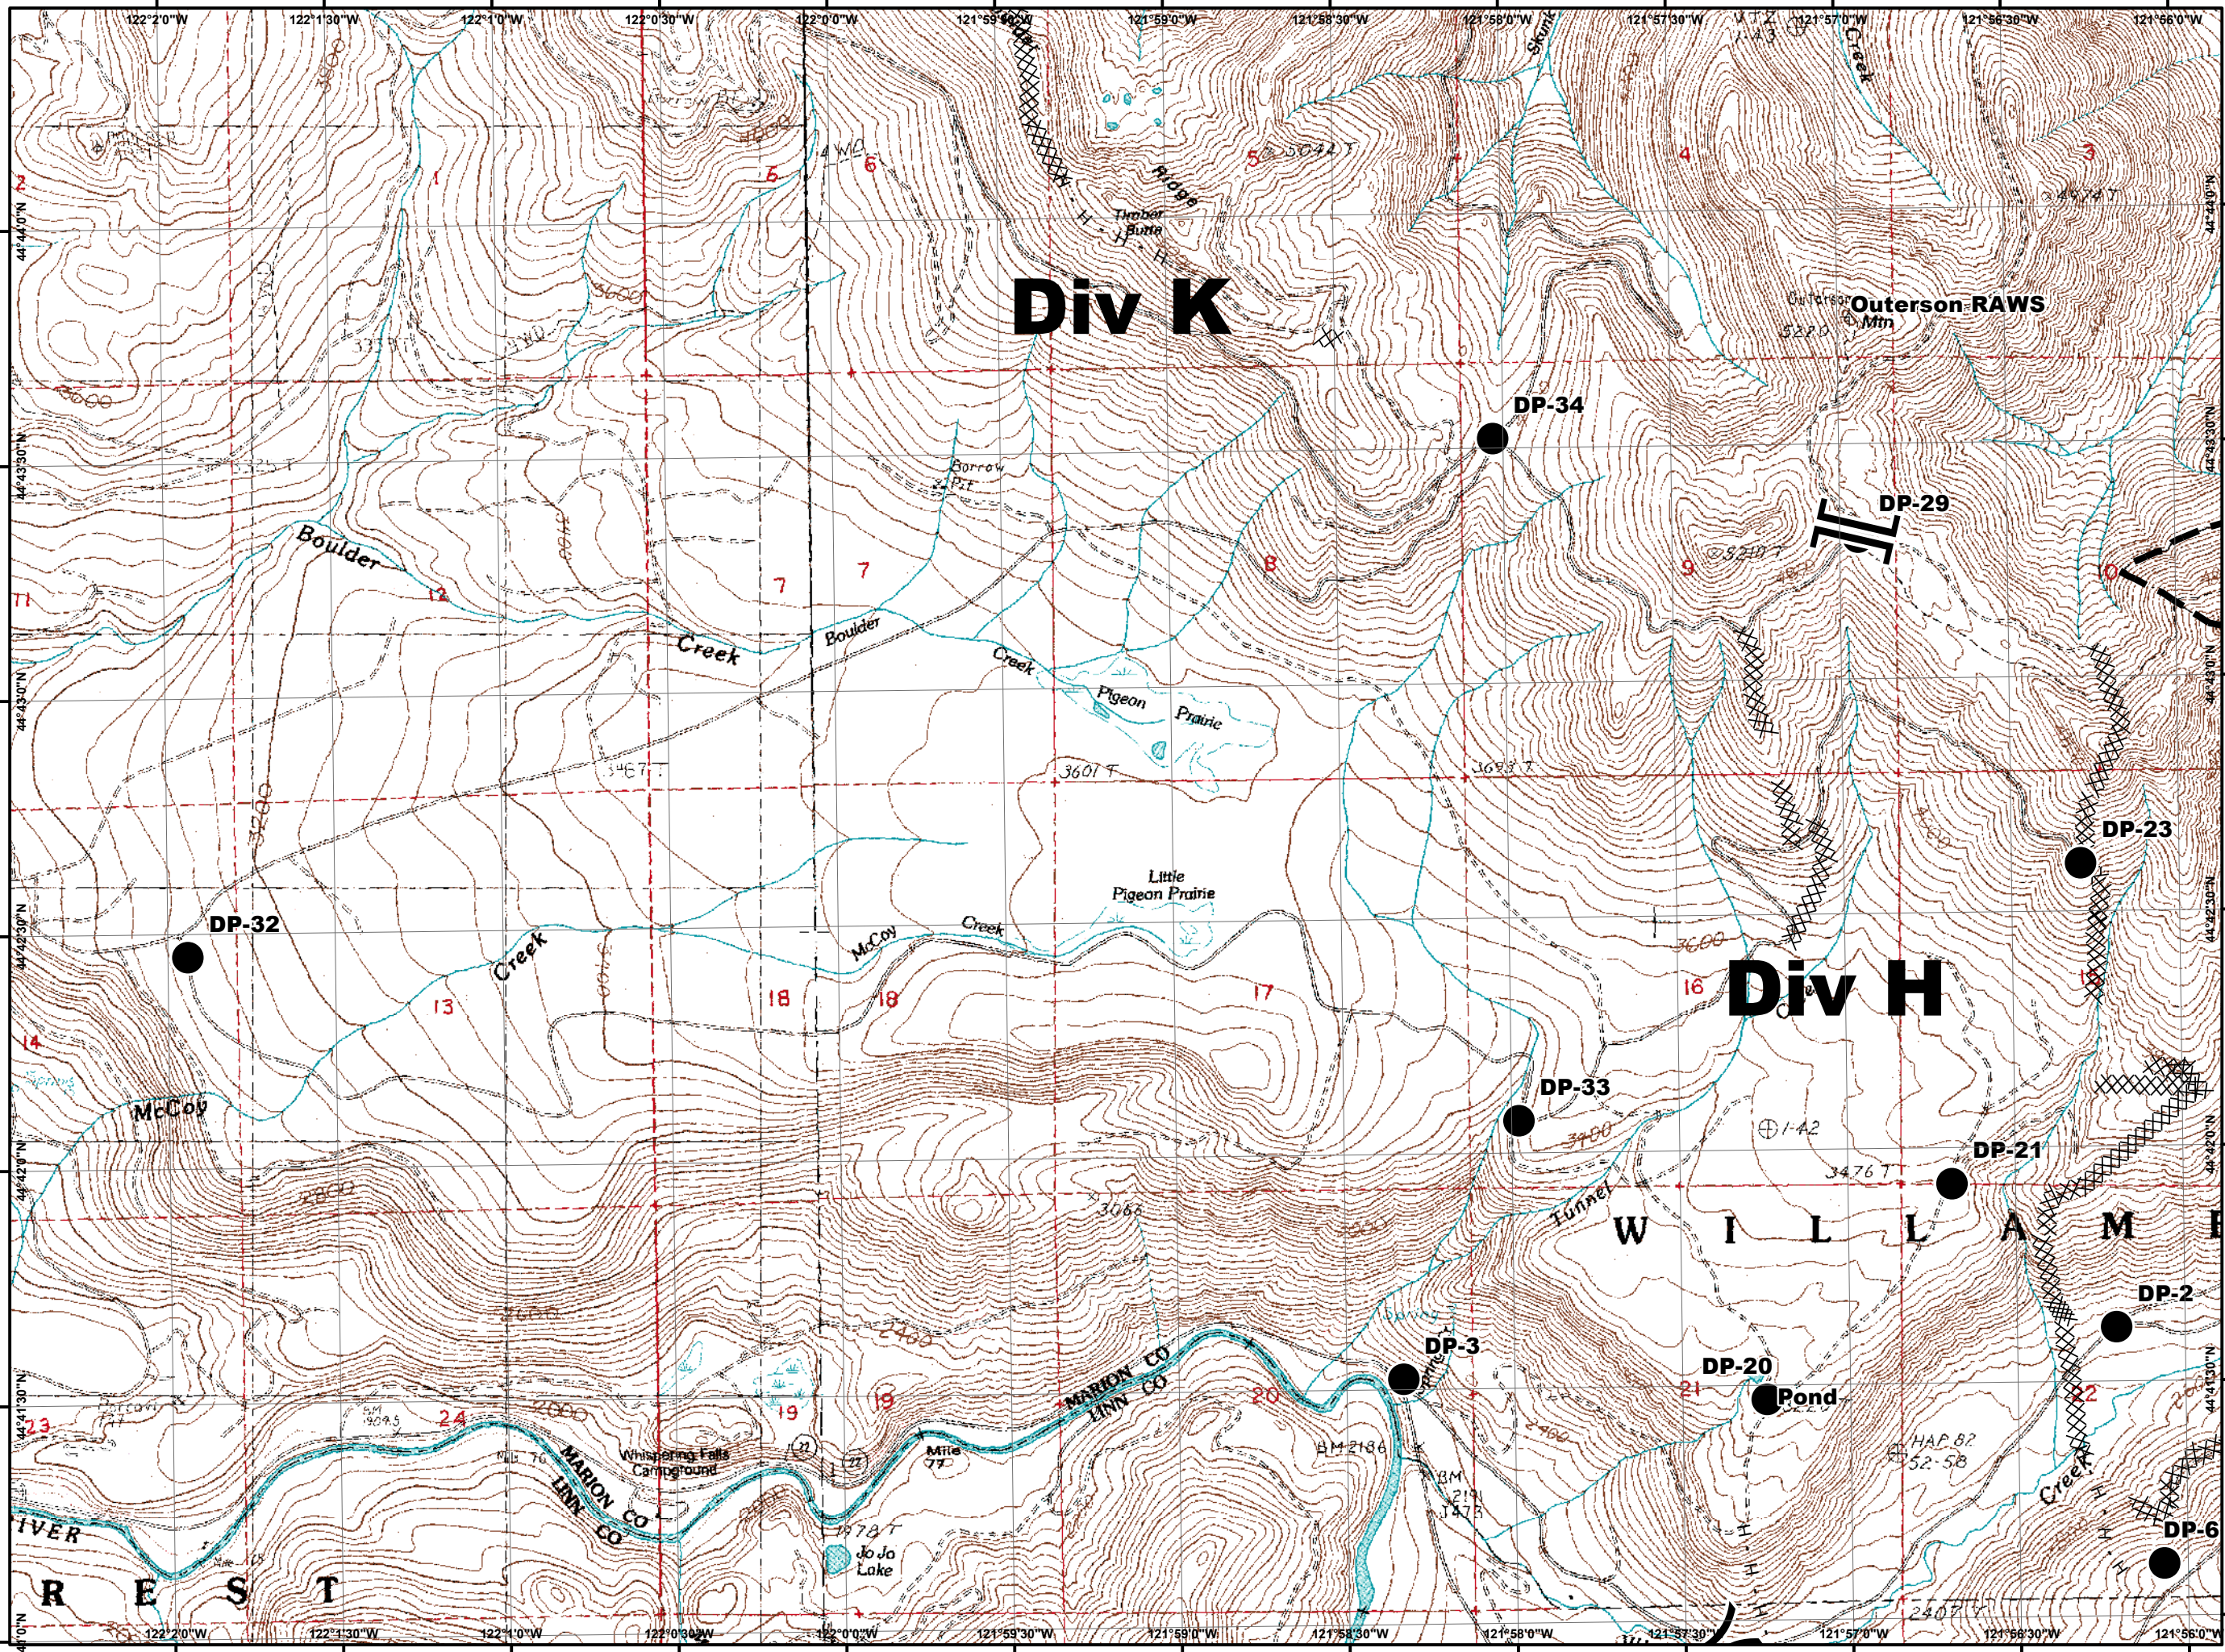

Whitewater Fire IAP Packet 8/12/2017

Legend

-  Wilderness
- FirePoint**
- PTType**
-  Drop Point
-  Helibase
-  Helispot
-  Incident Command Post
-  Repeater
-  Staging Area
-  Uncontrolled Fire Edge
-  Completed Dozer Line
-  H - H Hand Line
-  FirePolygon

1:24,000

0 0.25 0.5

Miles

Page Num: 2

Whitewater Fire IAP Packet 8/12/2017

Legend

-  Wilderness
- FirePoint**
- PTType**
-  Drop Point
-  Helibase
-  Helispot
-  Incident Command Post
-  Repeater
-  Staging Area
-  Uncontrolled Fire Edge
-  Completed Dozer Line
-  H - H Hand Line
-  FirePolygon

1:24,000

**Whitewater Fire
IAP
Packet
8/12/2017**

- Legend**
-  Wilderness
 - FirePoint**
 - PTType**
 -  Drop Point
 -  Helibase
 -  Helispot
 -  Incident Command Post
 -  Repeater
 -  Staging Area
 -  Uncontrolled Fire Edge
 -  Completed Dozer Line
 -  H - H Hand Line
 -  Fire Polygon

1:24,000

Whitewater Fire IAP Packet 8/12/2017

- Legend**
- Wilderness
 - FirePoint**
 - PTType**
 - Drop Point
 - Helibase
 - Helispot
 - Incident Command Post
 - Repeater
 - Staging Area
 - Uncontrolled Fire Edge
 - Completed Dozer Line
 - H - H Hand Line
 - Fire Polygon