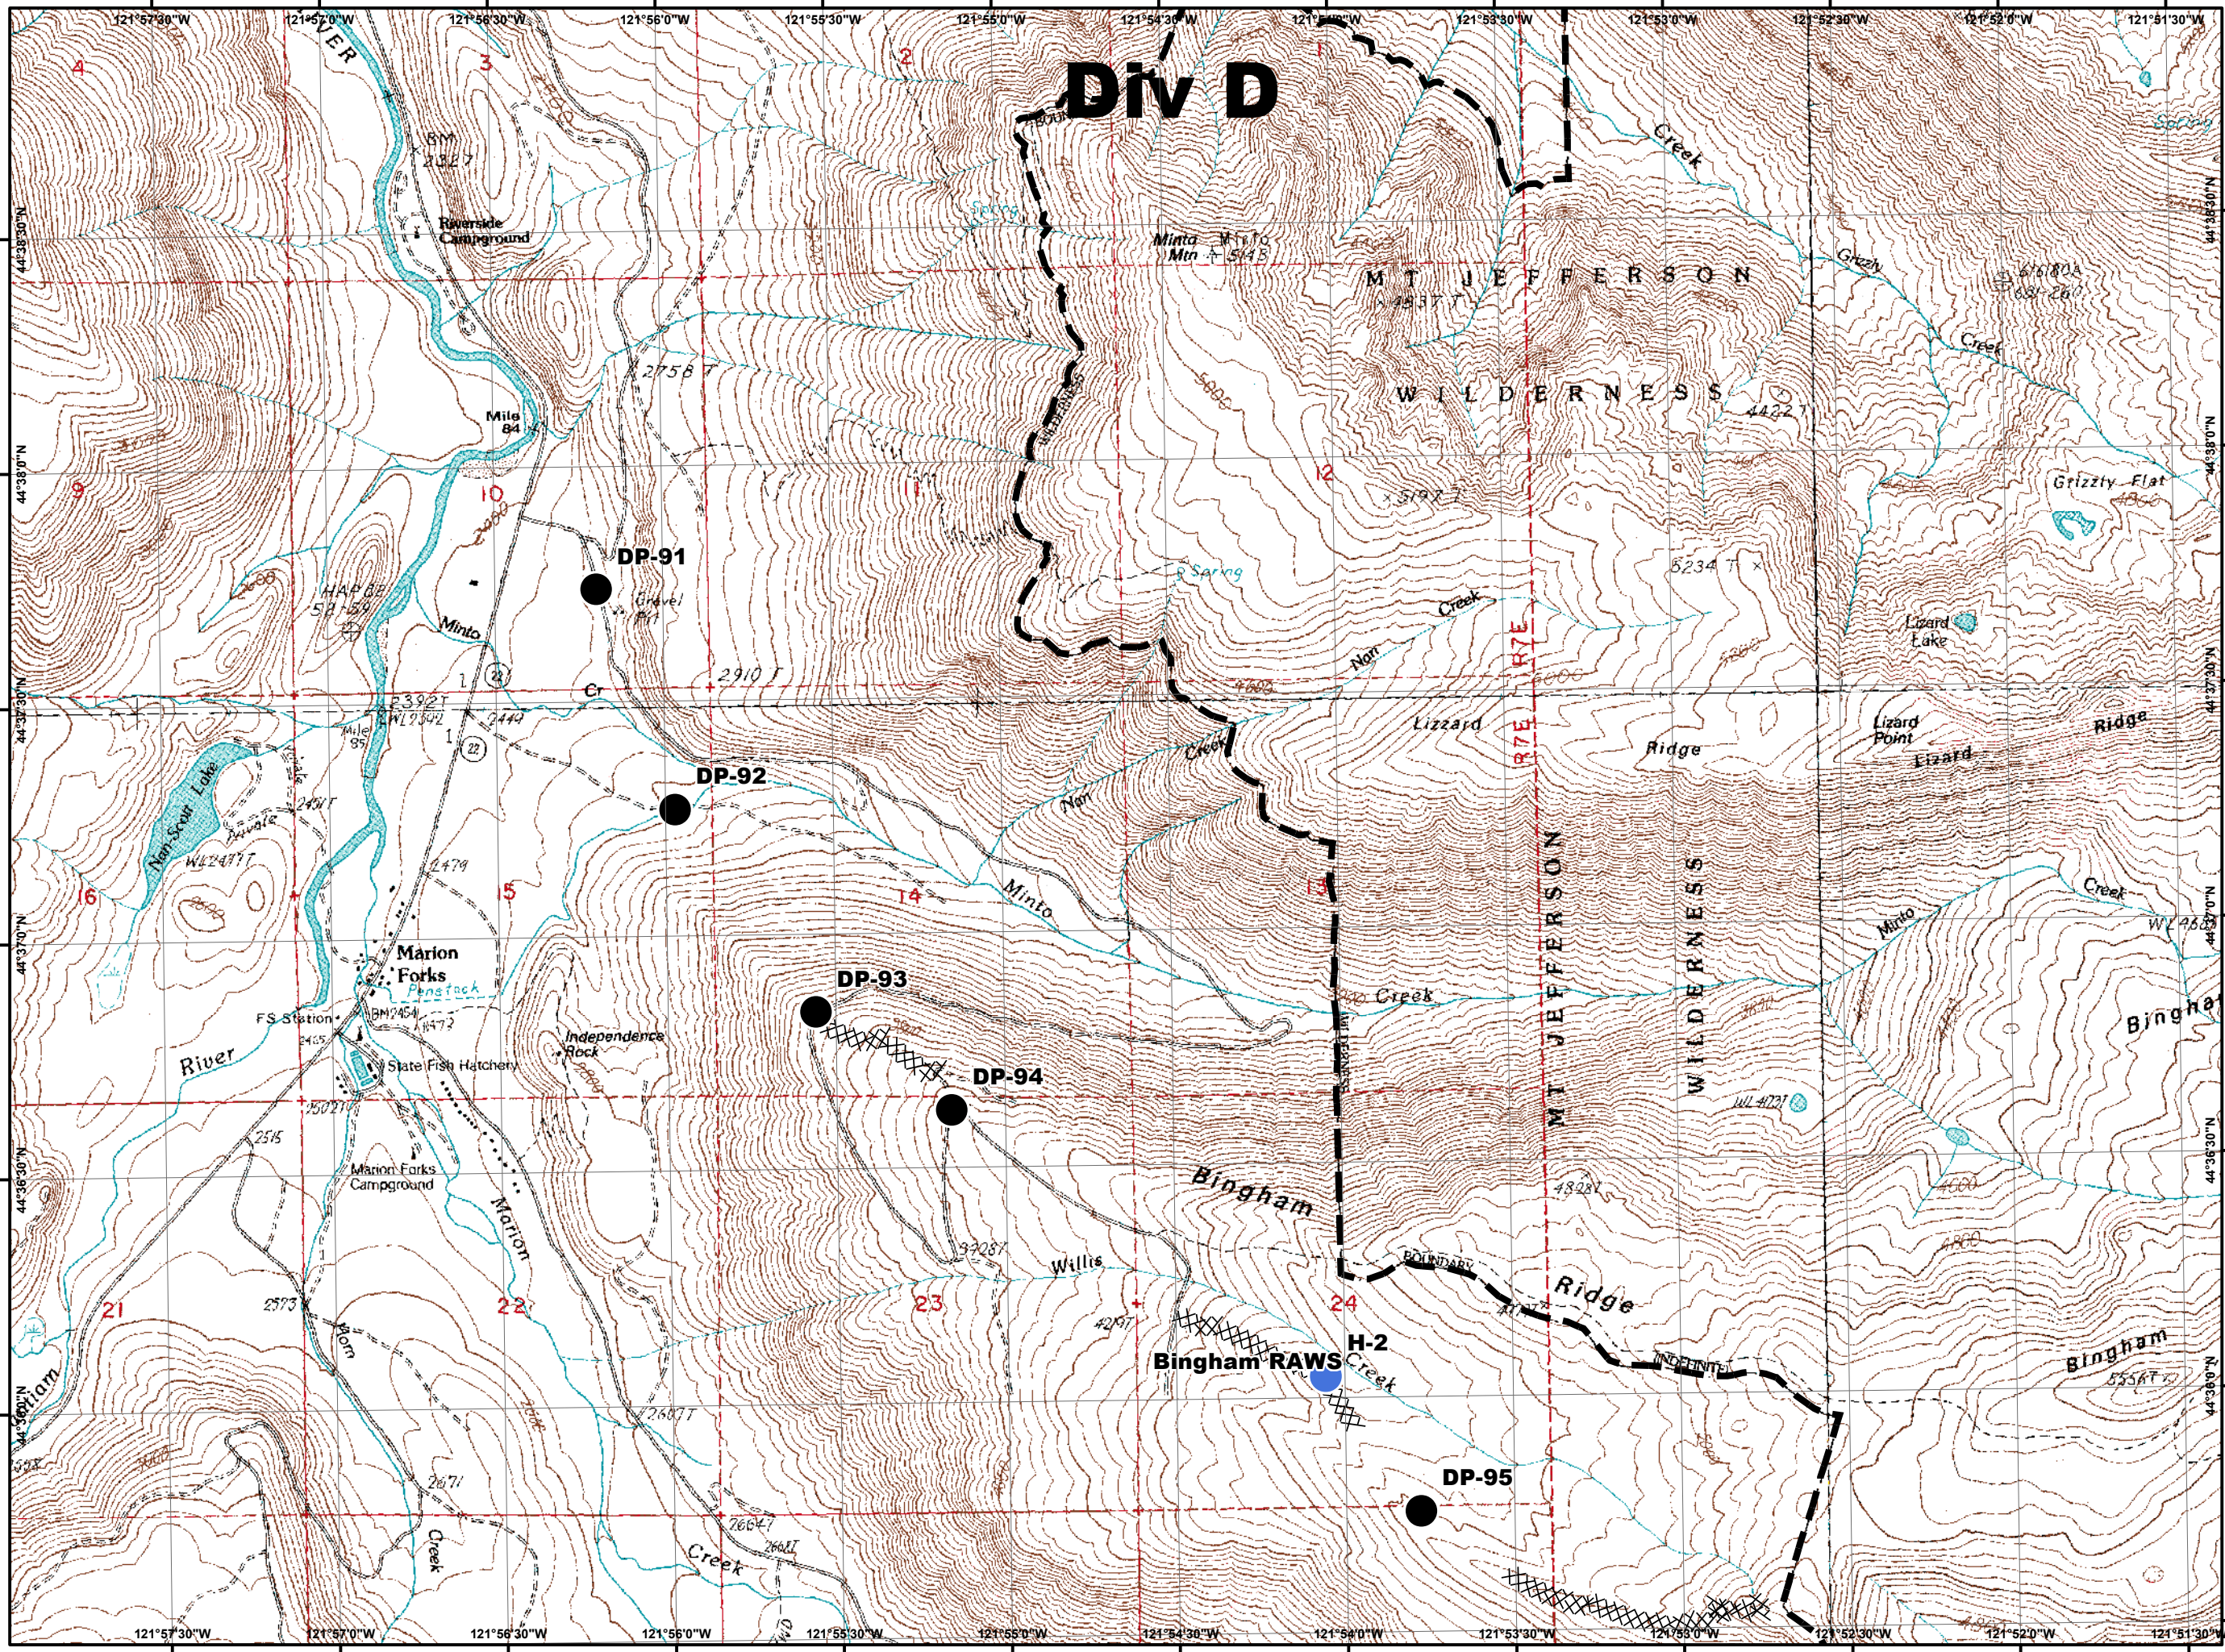

Whitewater Fire IAP Packet 8/12/2017

Legend

- Wilderness
- **FirePoint**
- **PTType**
- Drop Point
- Helibase
- Helispot
- Incident Command Post
- Repeater
- Staging Area
- Uncontrolled Fire Edge
- Completed Dozer Line
- H - H Hand Line
- FirePolygon

1:24,000