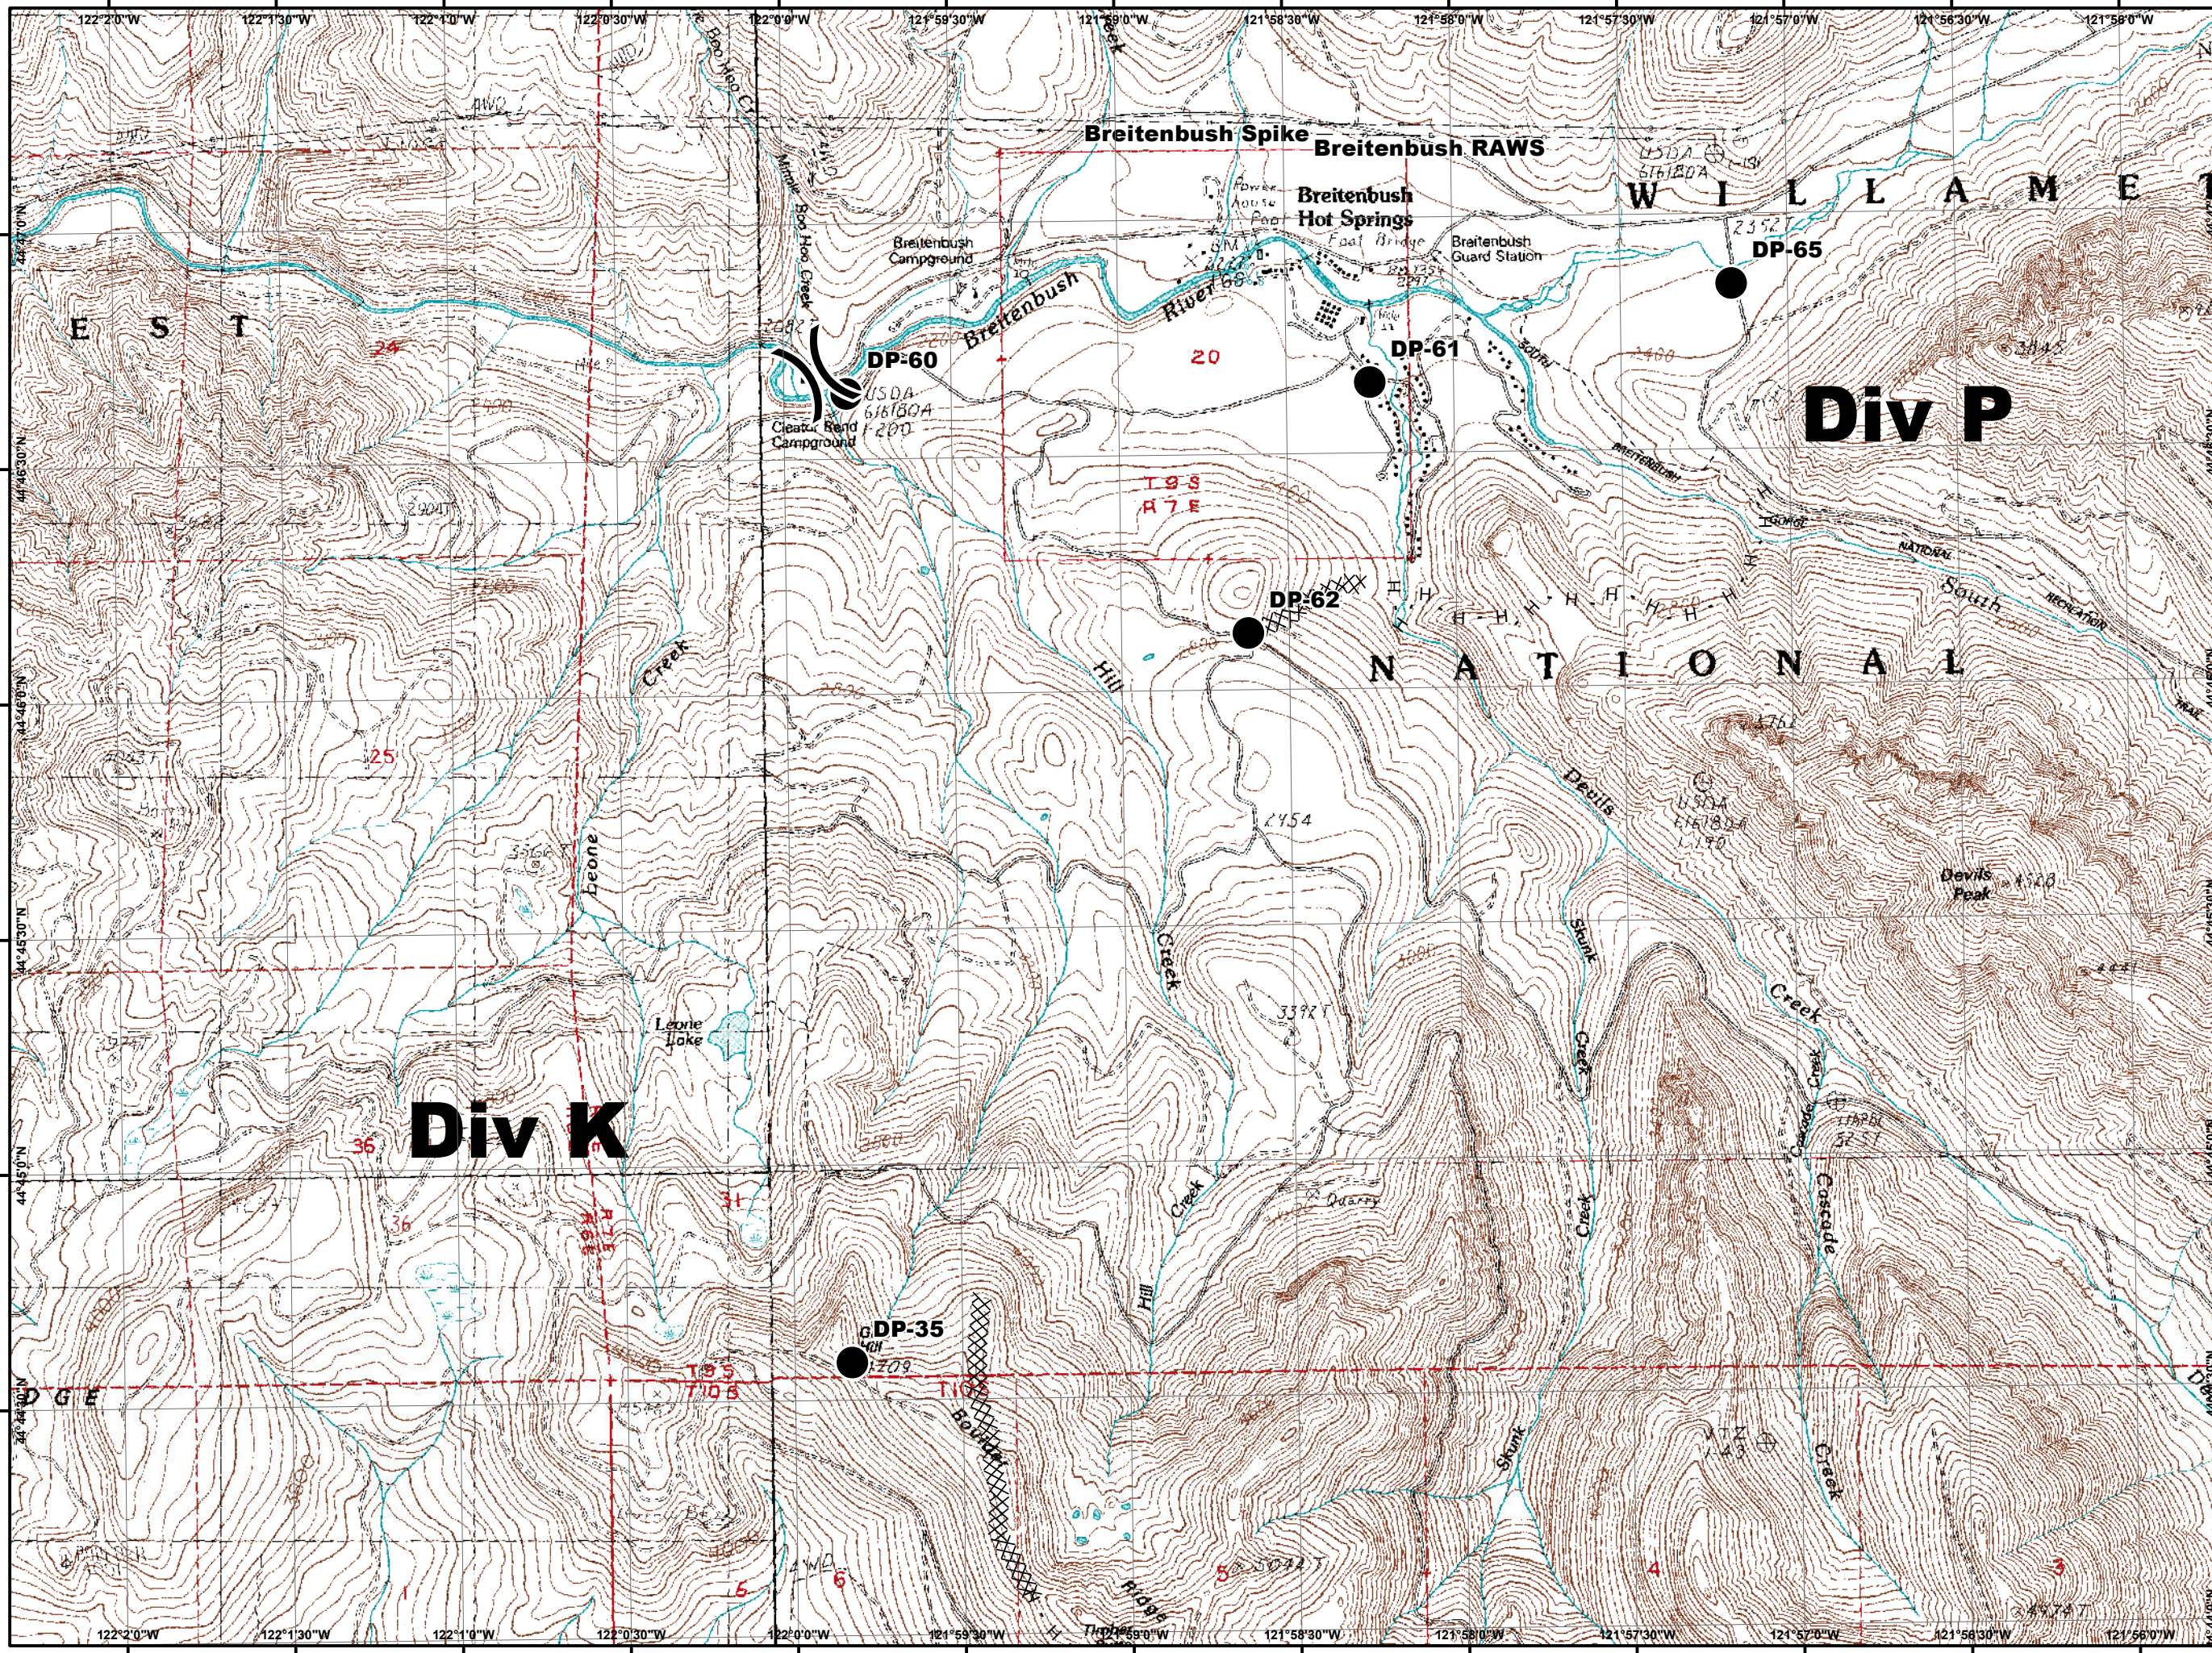

**Whitewater Fire
IAP
Legend
8/12/2017**

- Wilderness
- FirePoint PType
 - Drop Point
 - Helibase
 - Helispot
 - Incident Command Post
 - Mobile Weather Unit
 - Repeater
 - Sling Site
 - Staging Area
- Uncontrolled Fire Edge
- Completed Dozer Line
- Completed Line
- Hand Line
- Planned Fire Line
- Proposed Dozer Line

Whitewater Fire IAP Packet 8/12/2017

Div P

Div K

- ### Legend
- Wilderness
 - FirePoint**
 - PTType**
 - Drop Point
 - Helibase
 - Helispot
 - Incident Command Post
 - Repeater
 - Staging Area
 - Uncontrolled Fire Edge
 - Completed Dozer Line
 - H - H Hand Line
 - FirePolygon

Whitewater Fire IAP Packet 8/12/2017

Legend

-  Wilderness
- FirePoint**
- PTType**
-  Drop Point
-  Helibase
-  Helispot
-  Incident Command Post
-  Repeater
-  Staging Area
-  Uncontrolled Fire Edge
-  Completed Dozer Line
-  H - H Hand Line
-  FirePolygon

1:24,000

0 0.25 0.5

Miles

Page Num: 2

Whitewater Fire IAP Packet 8/12/2017

Legend

-  Wilderness
- FirePoint**
- PTType**
-  Drop Point
-  Helibase
-  Helispot
-  Incident Command Post
-  Repeater
-  Staging Area
-  Uncontrolled Fire Edge
-  Completed Dozer Line
-  H - H Hand Line
-  FirePolygon