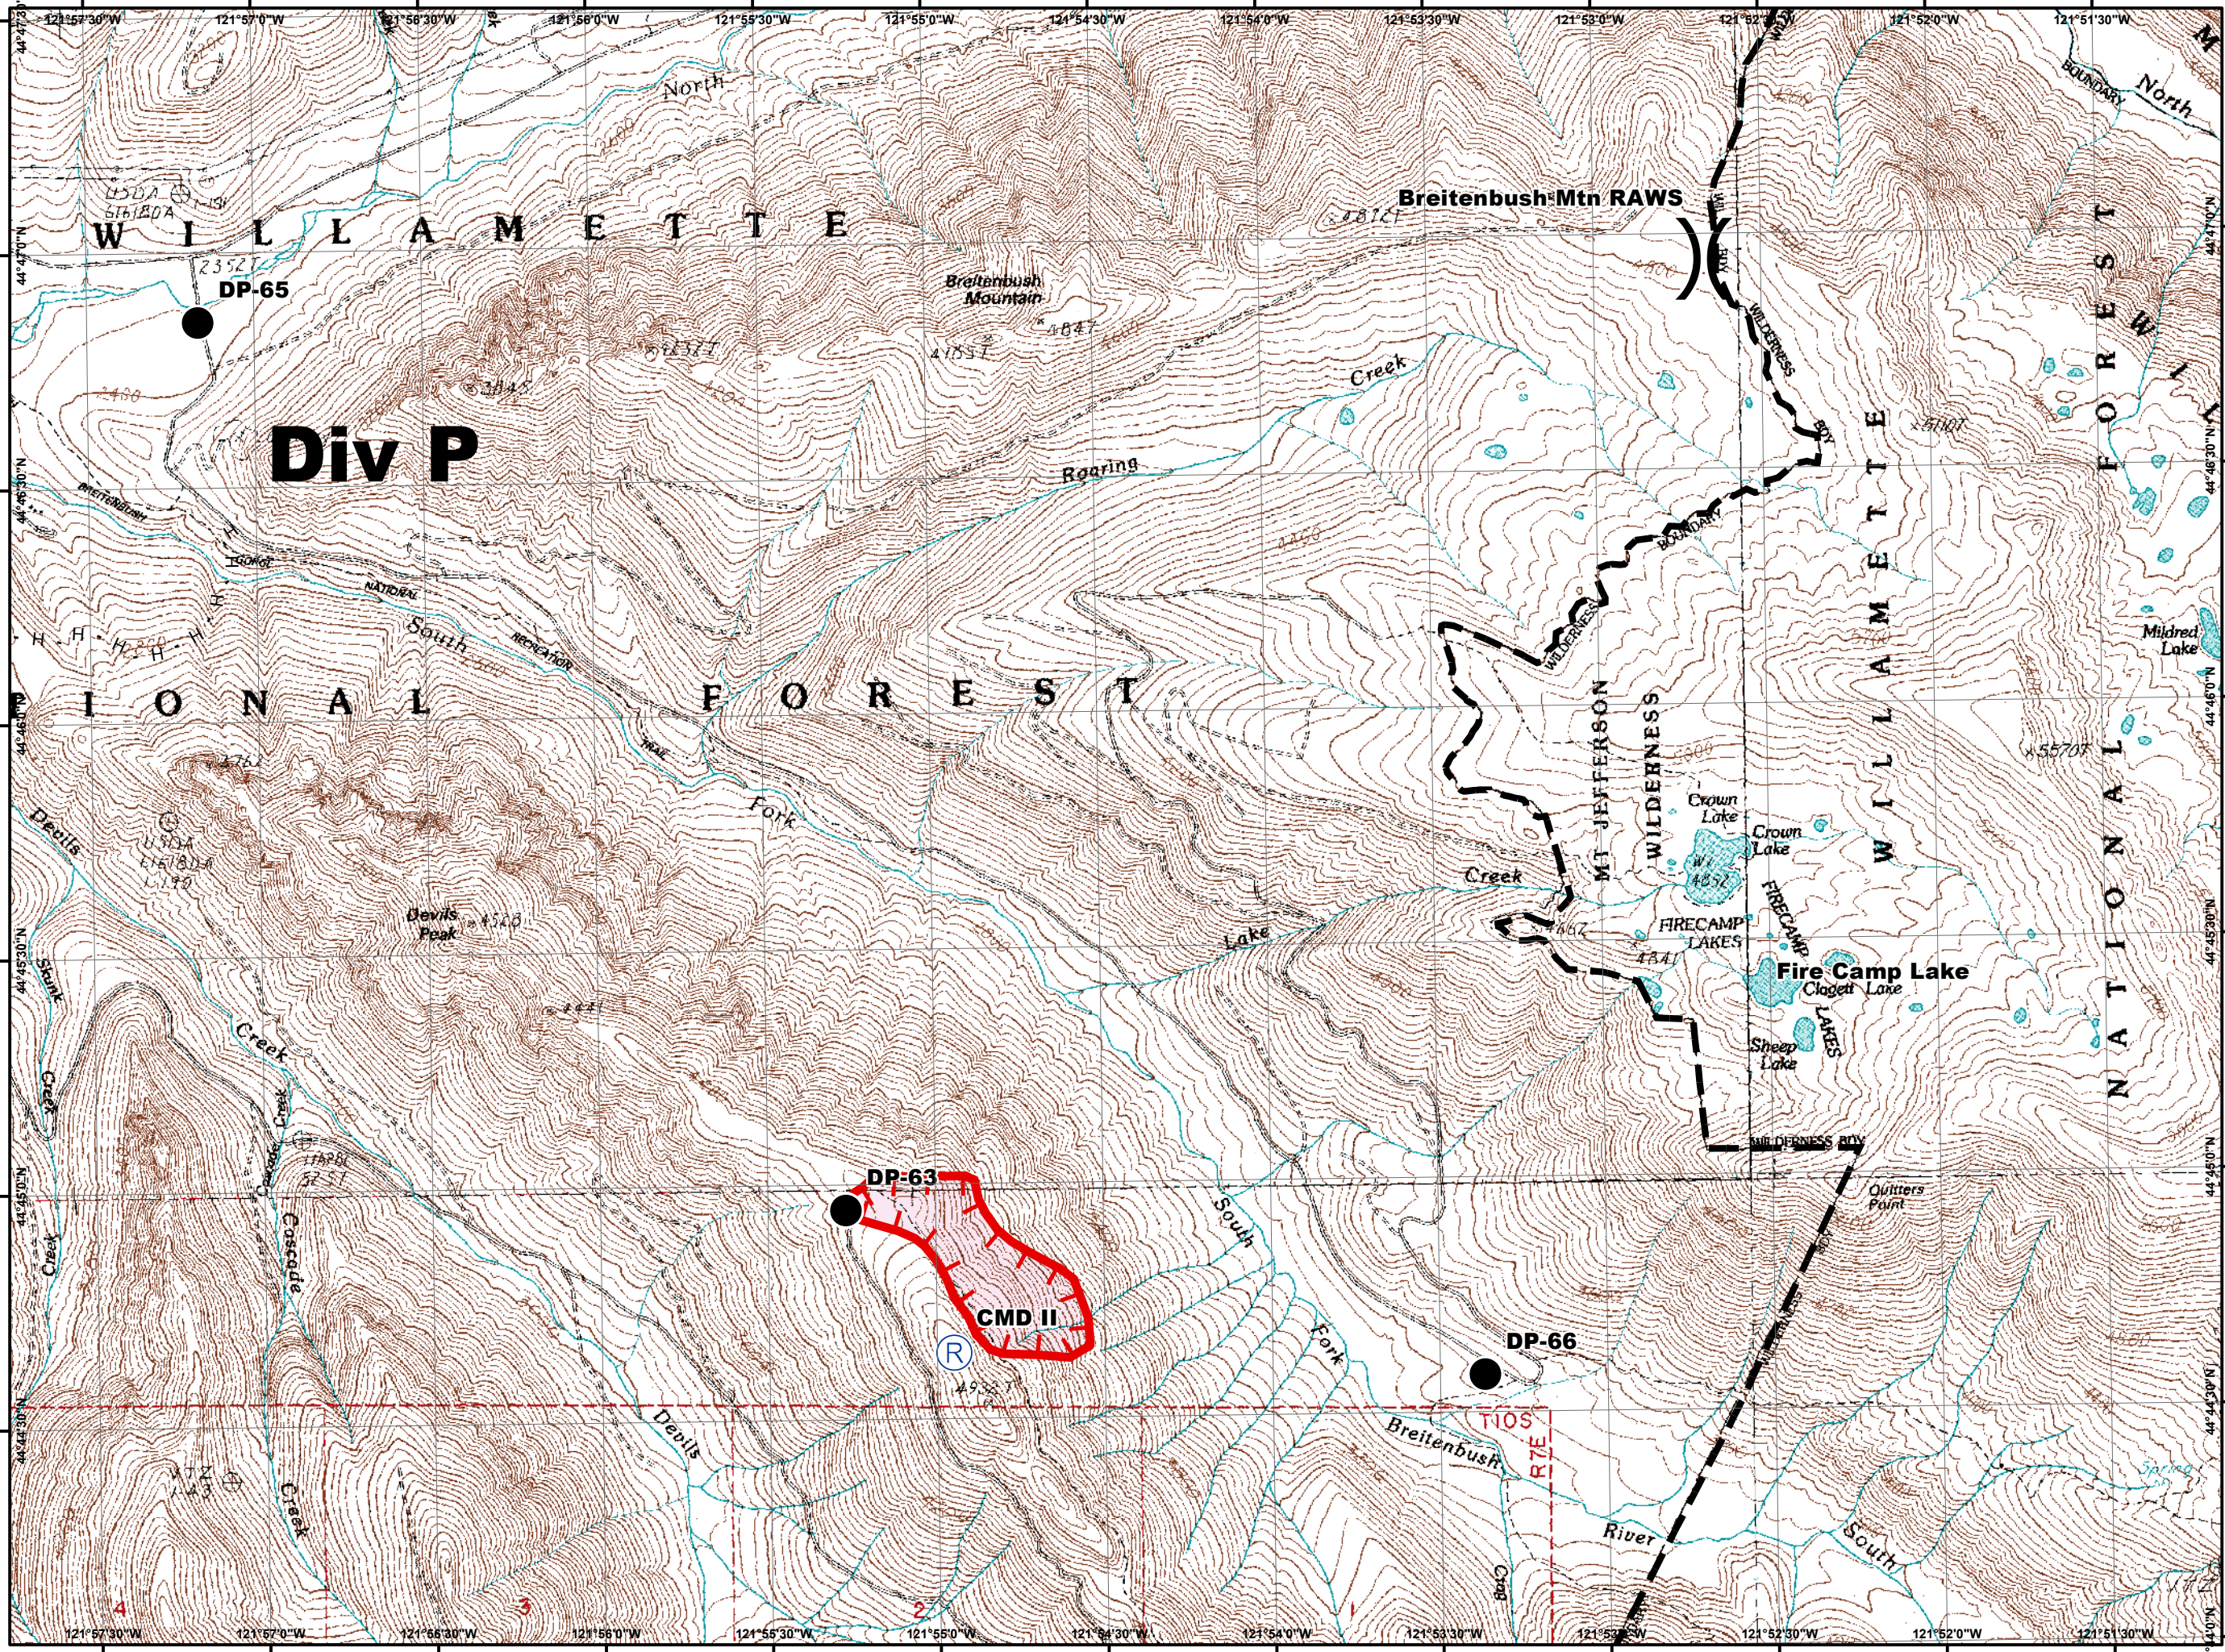

Whitewater Fire IAP Packet

8/12/2017

Legend

-  Wilderness
- FirePoint**
- PTType**
-  Drop Point
-  Helibase
-  Helispot
-  Incident Command Post
-  Repeater
-  Staging Area
-  Uncontrolled Fire Edge
-  Completed Dozer Line
-  H - H Hand Line
-  FirePolygon

1:24,000

0 0.25 0.5

Miles

Page Num: 2

Whitewater Fire IAP Packet 8/12/2017

Legend

-  Wilderness
- FirePoint**
- PTType**
-  Drop Point
-  Helibase
-  Helispot
-  Incident Command Post
-  Repeater
-  Staging Area
-  Uncontrolled Fire Edge
-  Completed Dozer Line
-  H - H Hand Line
-  FirePolygon

1:24,000

**Whitewater Fire
IAP
Packet
8/12/2017**

- Legend**
-  Wilderness
 - FirePoint**
 - PTType**
 -  Drop Point
 -  Helibase
 -  Helispot
 -  Incident Command Post
 -  Repeater
 -  Staging Area
 -  Uncontrolled Fire Edge
 -  Completed Dozer Line
 -  H - H Hand Line
 -  Fire Polygon