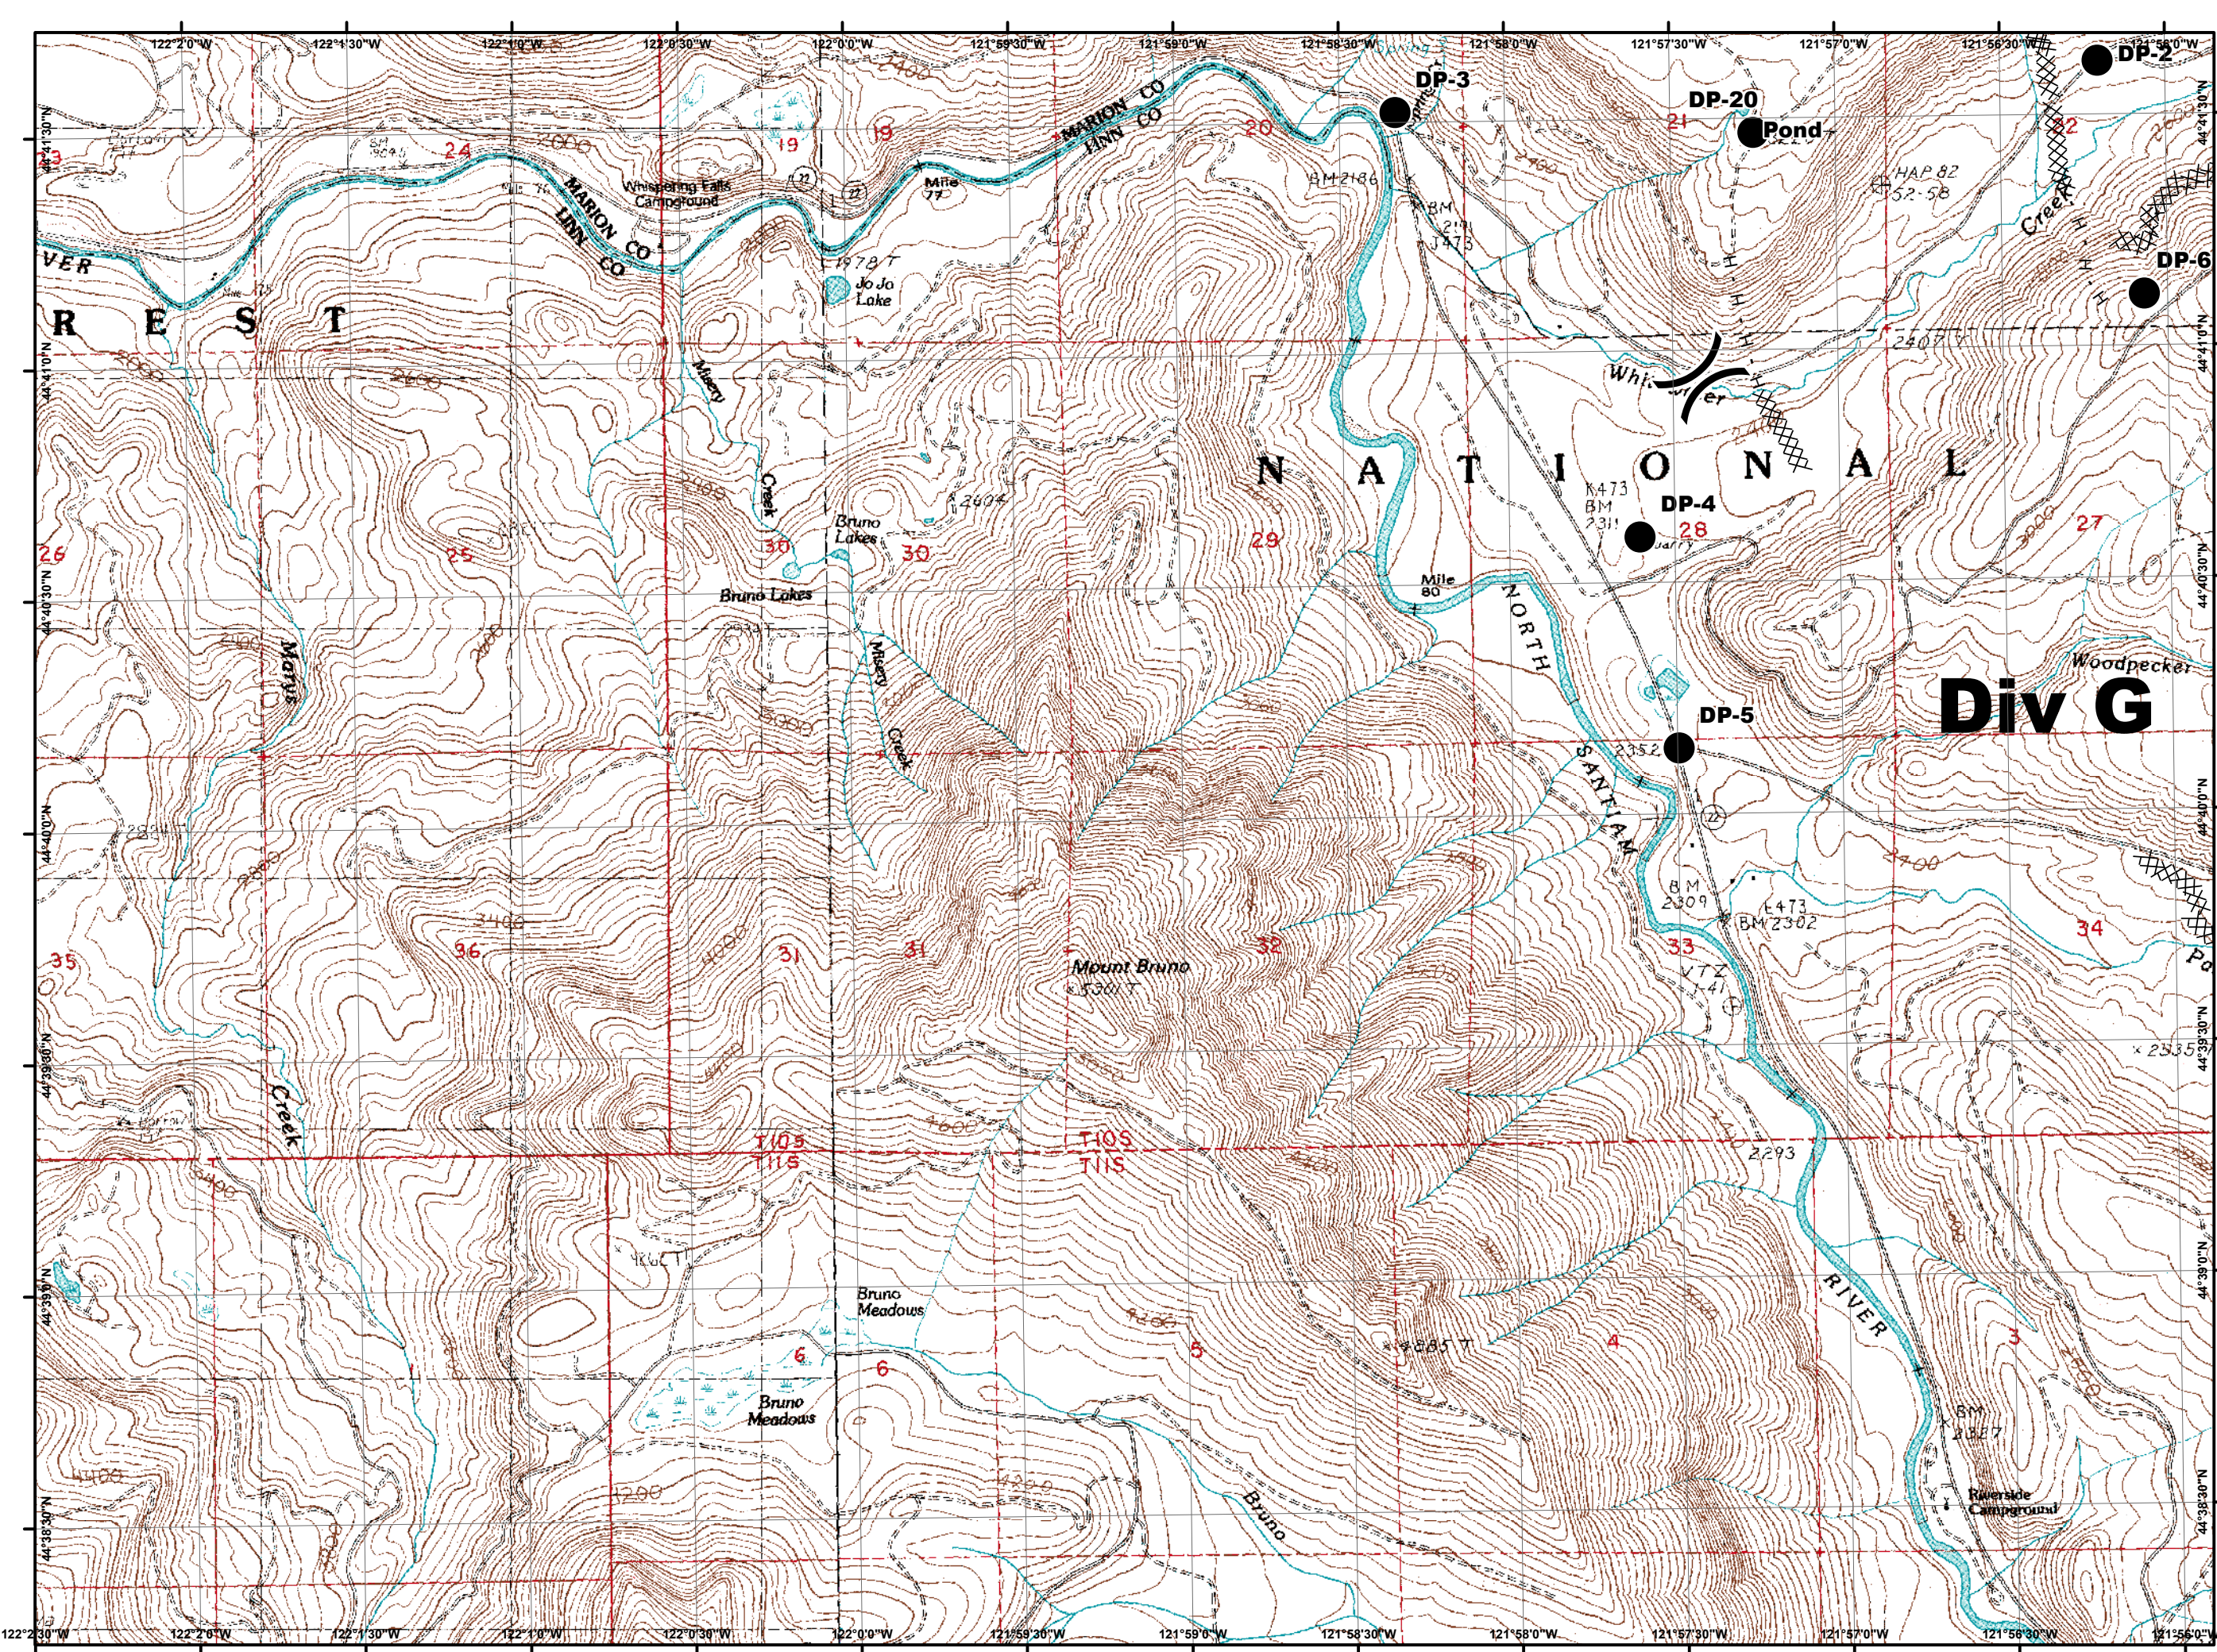

1:24,000

**Whitewater Fire
IAP
Packet
8/12/2017**

- Legend**
-  Wilderness
 - FirePoint**
 - PTType**
 -  Drop Point
 -  Helibase
 -  Helispot
 -  Incident Command Post
 -  Repeater
 -  Staging Area
 -  Uncontrolled Fire Edge
 -  Completed Dozer Line
 -  H - H Hand Line
 -  Fire Polygon

Whitewater Fire IAP Packet

8/12/2017

Legend

-  Wilderness
- FirePoint**
- PTType**
-  Drop Point
-  Helibase
-  Helispot
-  Incident Command Post
-  Repeater
-  Staging Area
-  Uncontrolled Fire Edge
-  Completed Dozer Line
-  H - H Hand Line
-  FirePolygon

1:24,000

Whitewater Fire IAP Packet 8/12/2017

- Legend**
- Wilderness
 - FirePoint**
 - PTType**
 - Drop Point
 - Helibase
 - Helispot
 - Incident Command Post
 - Repeater
 - Staging Area
 - Uncontrolled Fire Edge
 - Completed Dozer Line
 - H - H Hand Line
 - Fire Polygon

1:24,000

Page Num: 7

Whitewater Fire IAP Packet 8/12/2017

Legend

-  Wilderness
- FirePoint**
- PTType**
-  Drop Point
-  Helibase
-  Helispot
-  Incident Command Post
-  Repeater
-  Staging Area
-  Uncontrolled Fire Edge
-  Completed Dozer Line
-  H - H Hand Line
-  FirePolygon