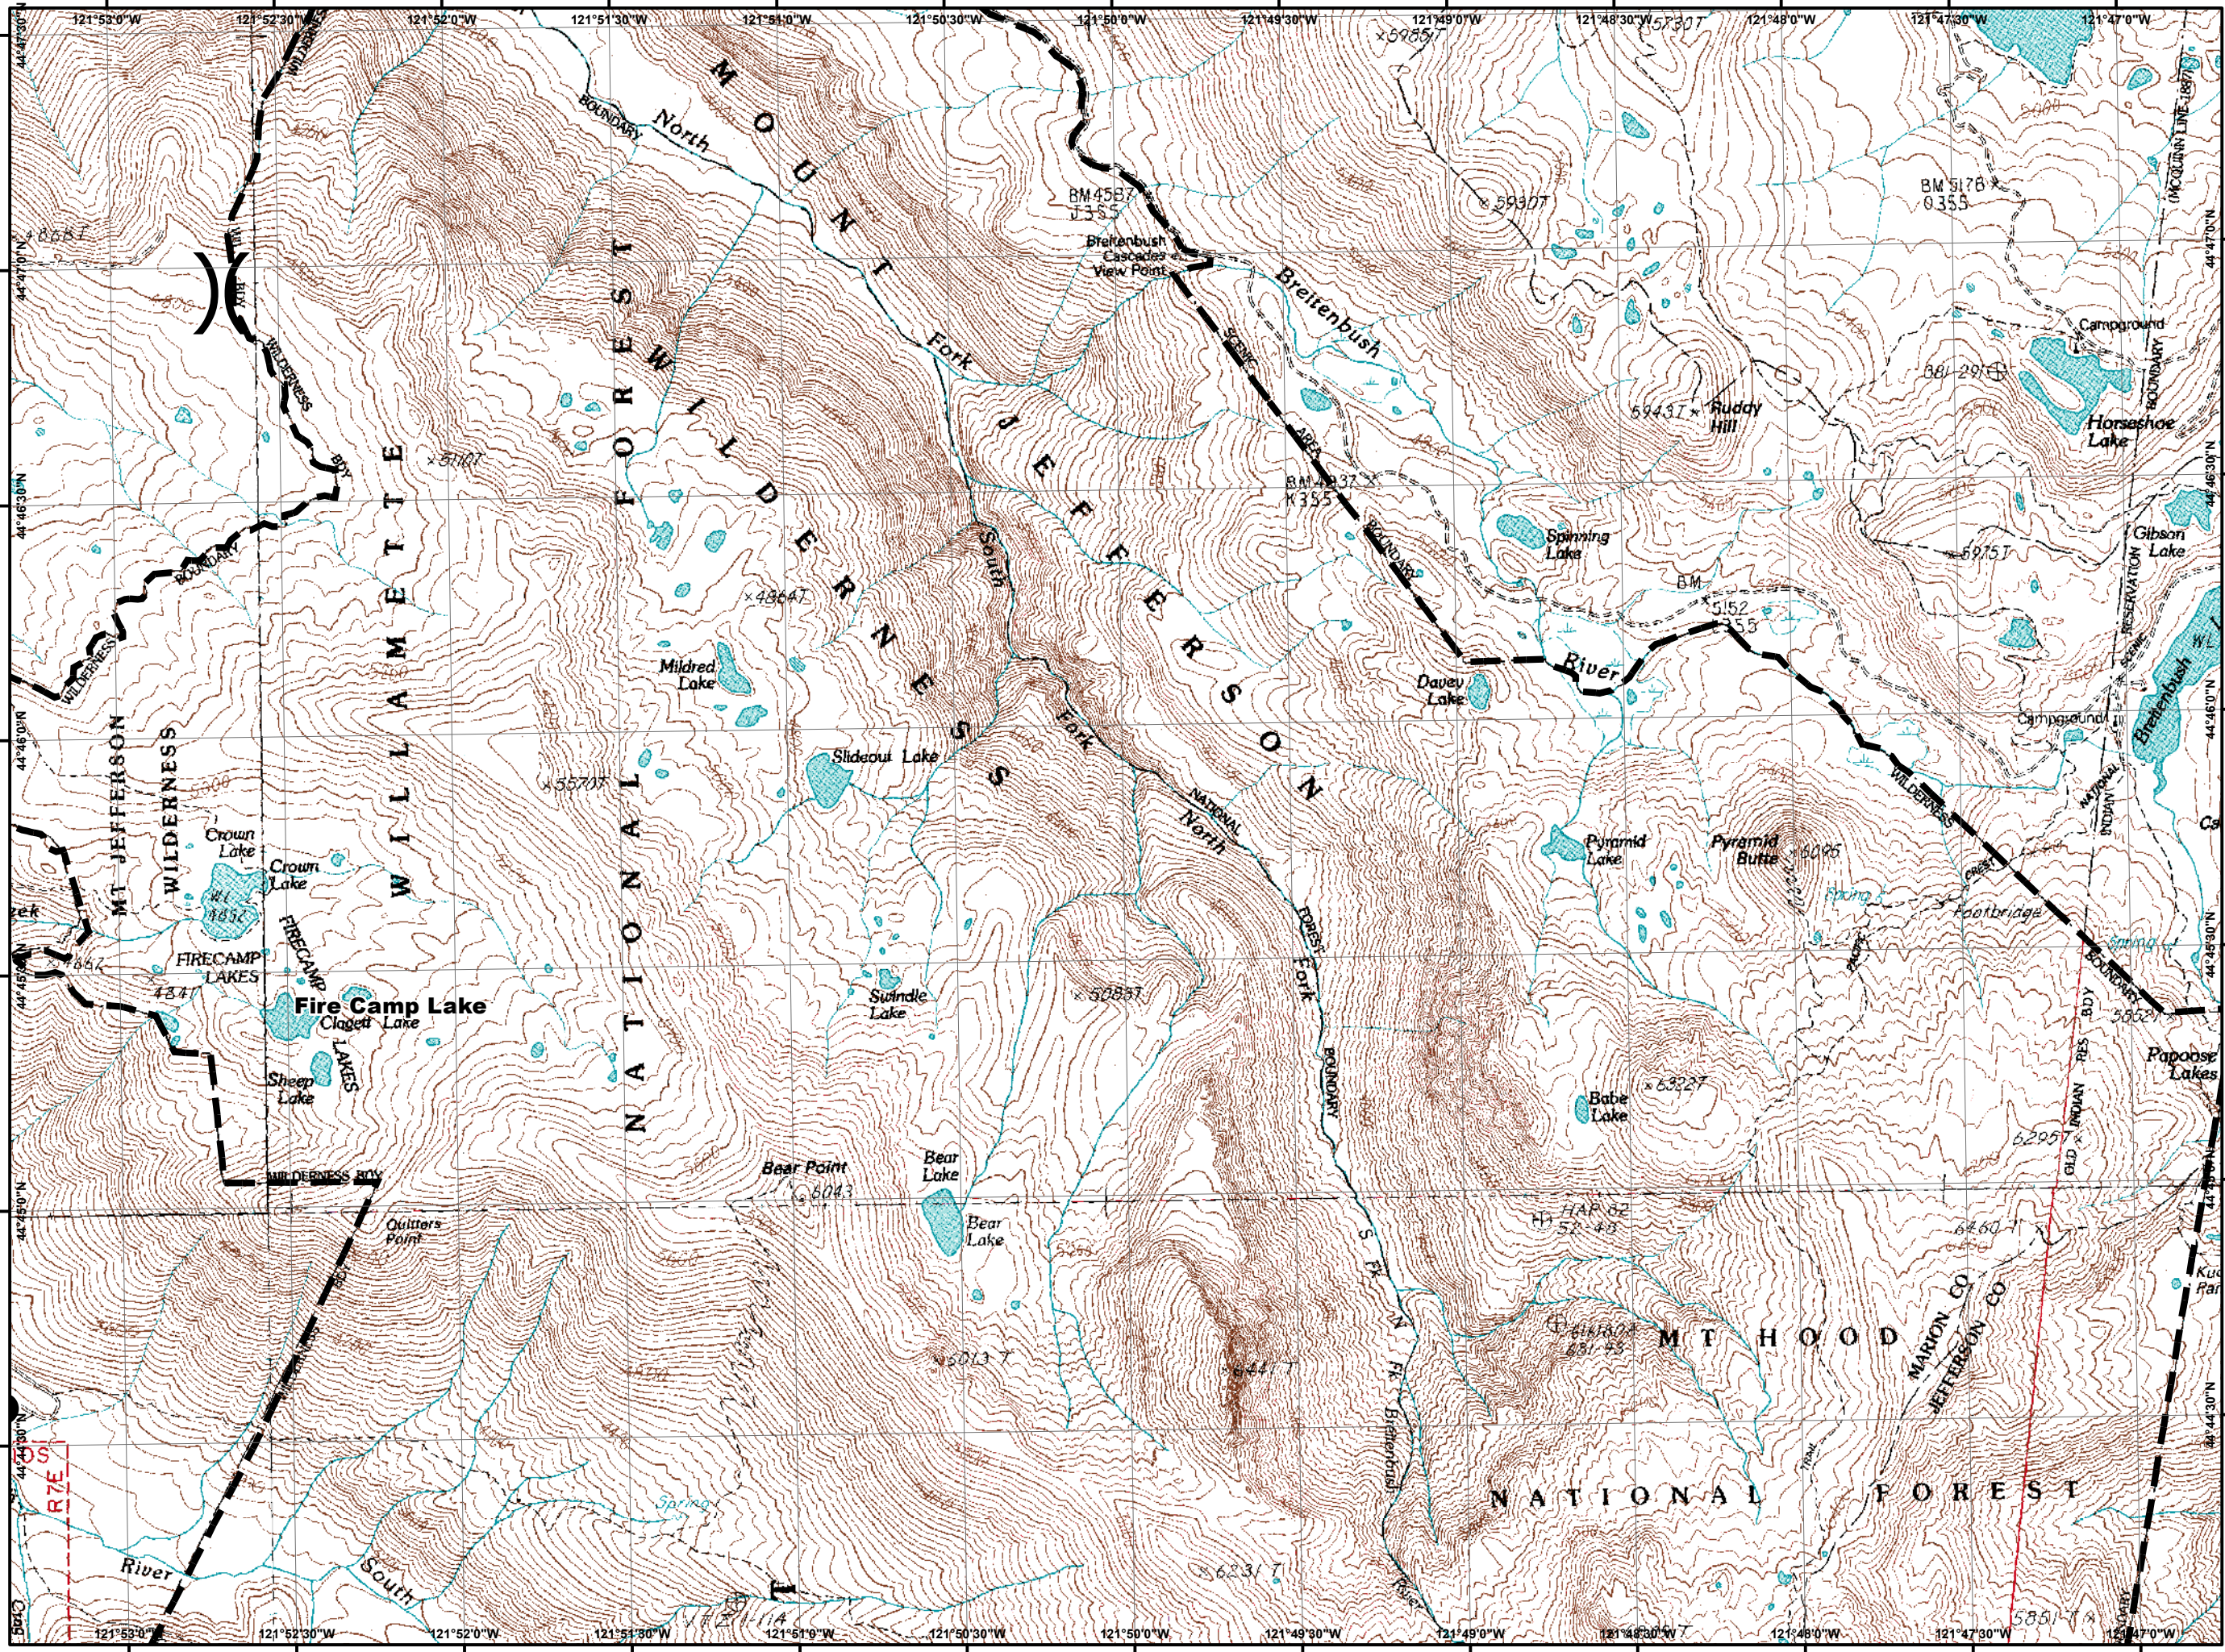

Whitewater Fire IAP Packet

8/12/2017

Legend

-  Wilderness
- FirePoint**
- PTType**
-  Drop Point
-  Helibase
-  Helispot
-  Incident Command Post
-  Repeater
-  Staging Area
-  Uncontrolled Fire Edge
-  Completed Dozer Line
-  H - H Hand Line
-  FirePolygon

1:24,000

0 0.25 0.5

Miles

Page Num: 2

Whitewater Fire IAP Packet 8/12/2017

Legend

-  Wilderness
- FirePoint**
- PTType**
-  Drop Point
-  Helibase
-  Helispot
-  Incident Command Post
-  Repeater
-  Staging Area
-  Uncontrolled Fire Edge
-  Completed Dozer Line
-  H - H Hand Line
-  FirePolygon

1:24,000

**Whitewater Fire
IAP
Packet
8/12/2017**

- Legend**
-  Wilderness
 - FirePoint**
 - PTType**
 -  Drop Point
 -  Helibase
 -  Helispot
 -  Incident Command Post
 -  Repeater
 -  Staging Area
 -  Uncontrolled Fire Edge
 -  Completed Dozer Line
 -  H - H Hand Line
 -  Fire Polygon