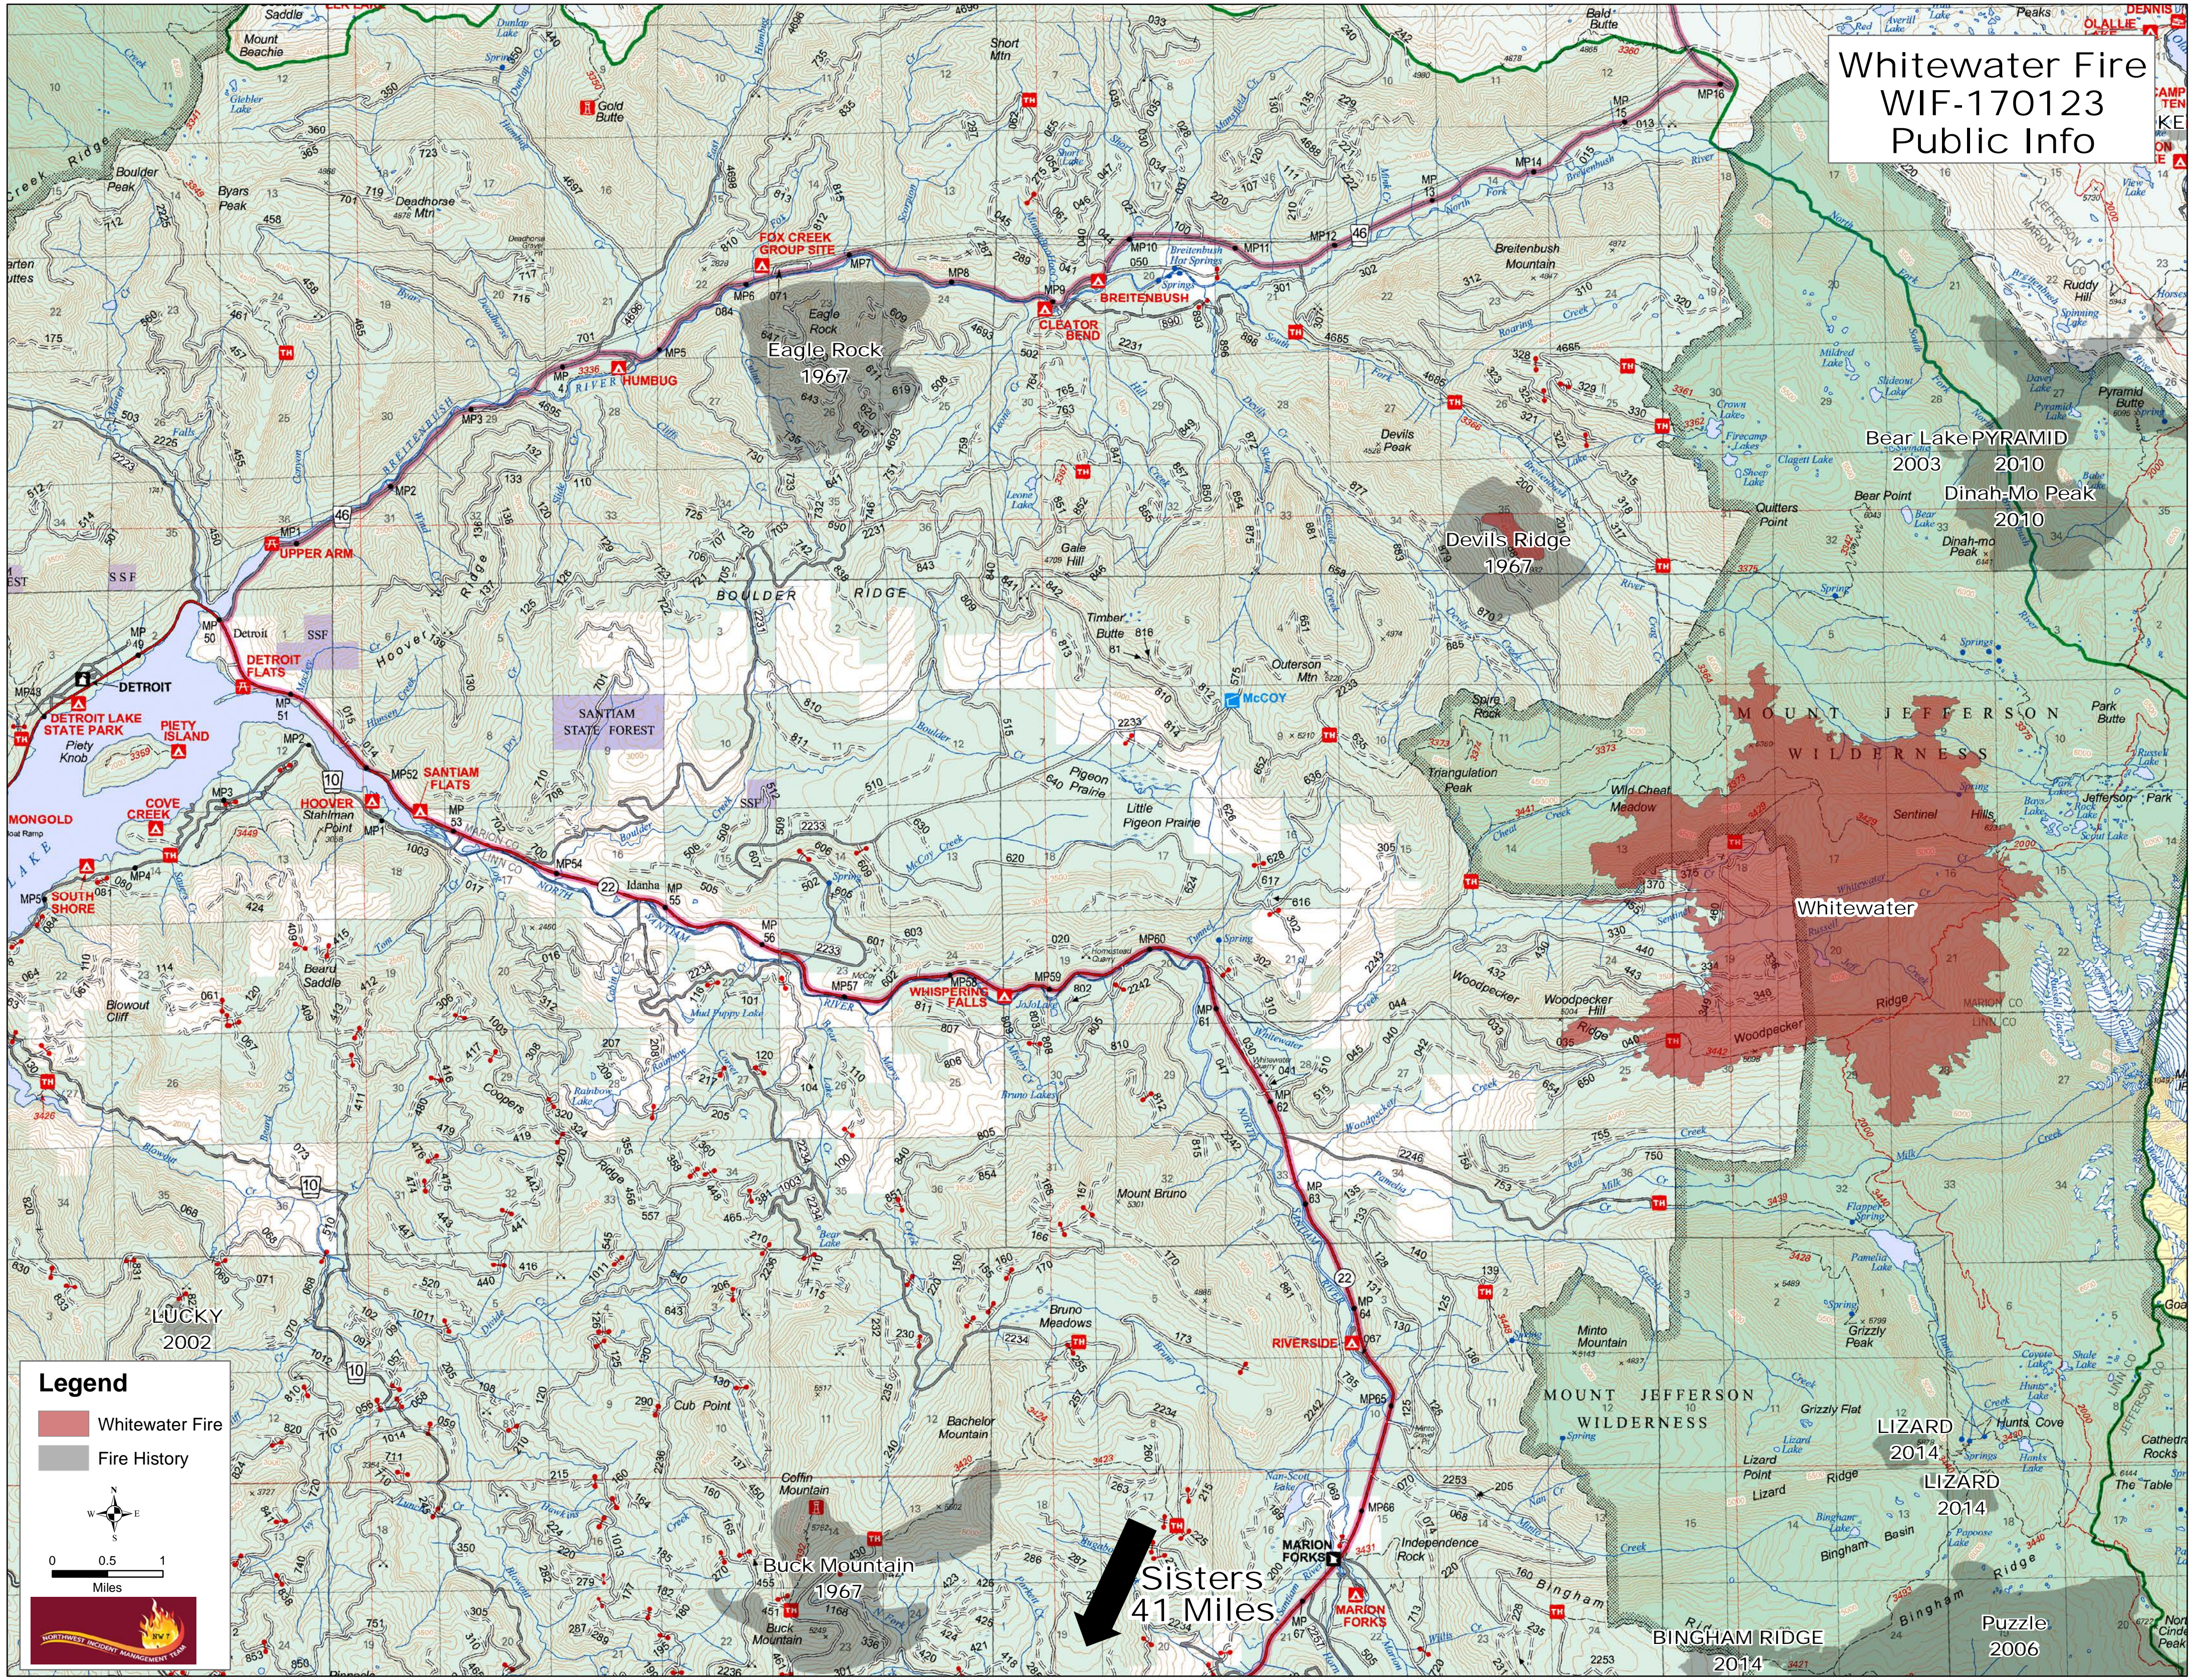

# Whitewater Fire WIF-170123 Public Info

**Legend**

- Whitewater Fire
- Fire History

0 0.5 1 Miles

Bear Lake PYRAMID  
2003 2010  
Dinah-Mo Peak  
2010

LIZARD  
2014  
LIZARD  
2014

Puzzle  
2006

Sisters  
41 Miles