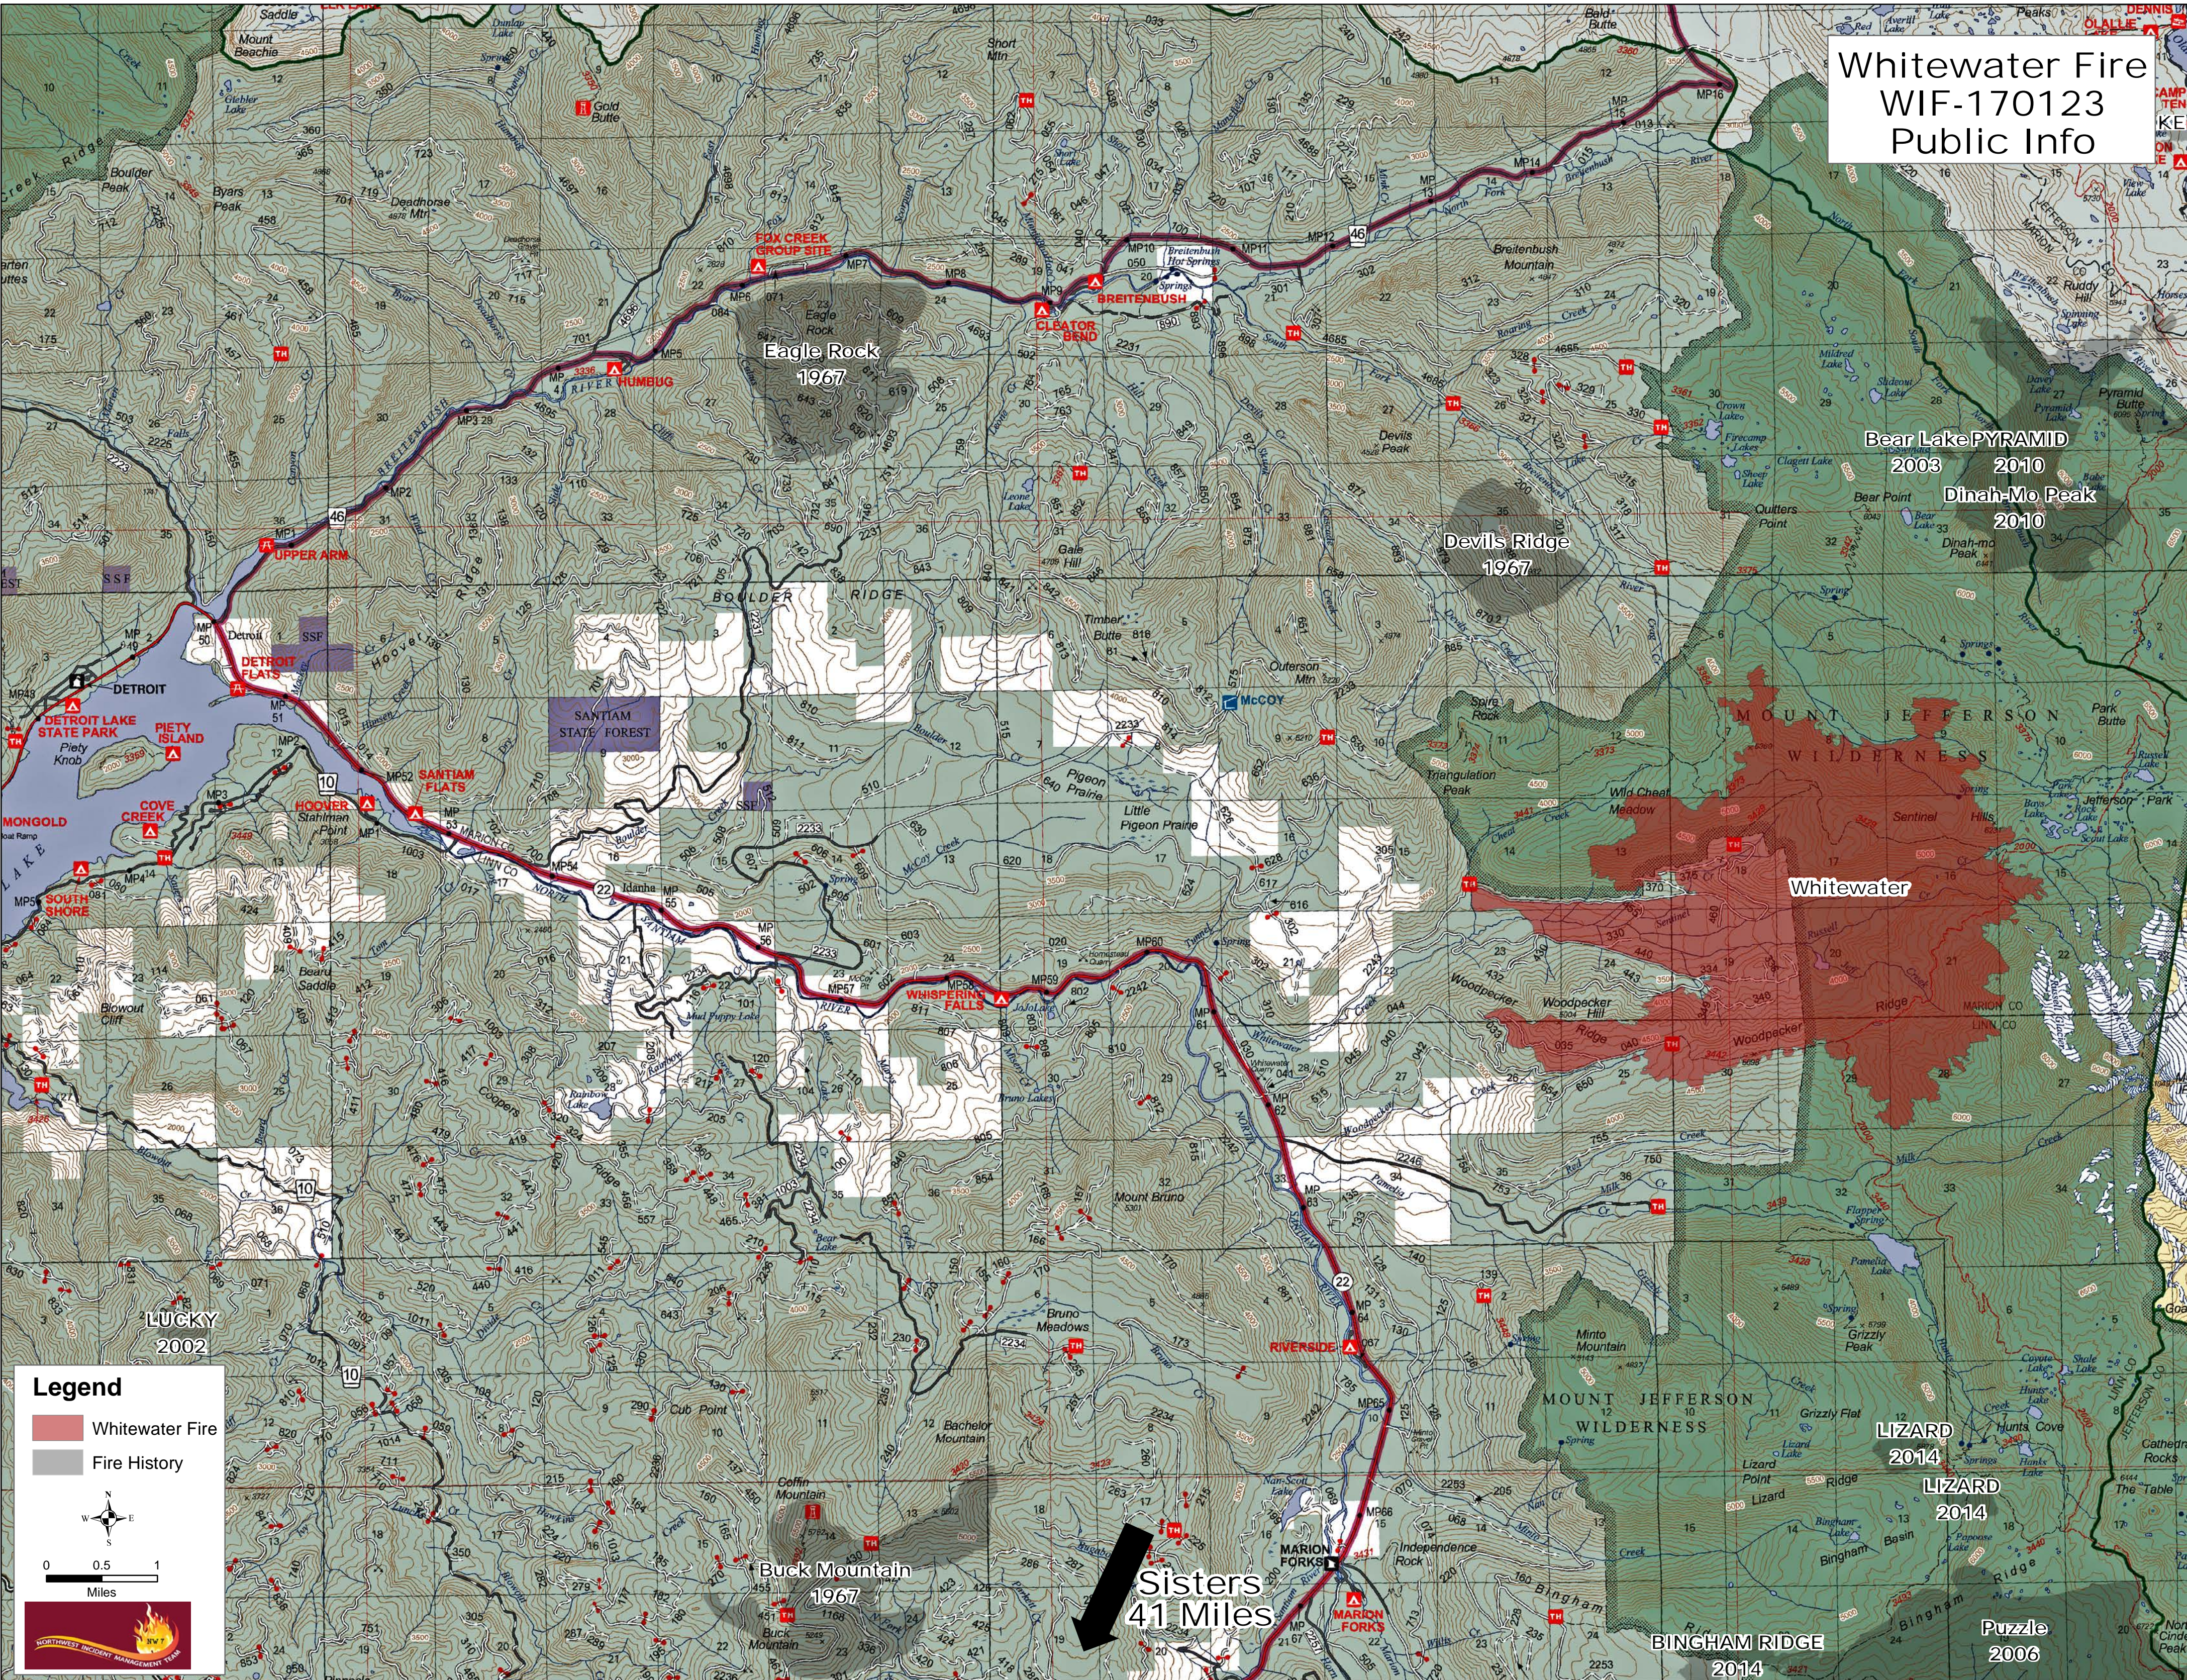

# Whitewater Fire WIF-170123 Public Info

Eagle Rock  
1967

Devils Ridge  
1967

Buck Mountain  
1967

Sisters  
41 Miles

Bear Lake  
2003  
Dinah-Mo Peak  
2010

Whitewater

LIZARD  
2014  
LIZARD  
2014

BINGHAM RIDGE  
2014

Puzzle  
2006

**Legend**

- Whitewater Fire
- Fire History

0 0.5 1  
Miles