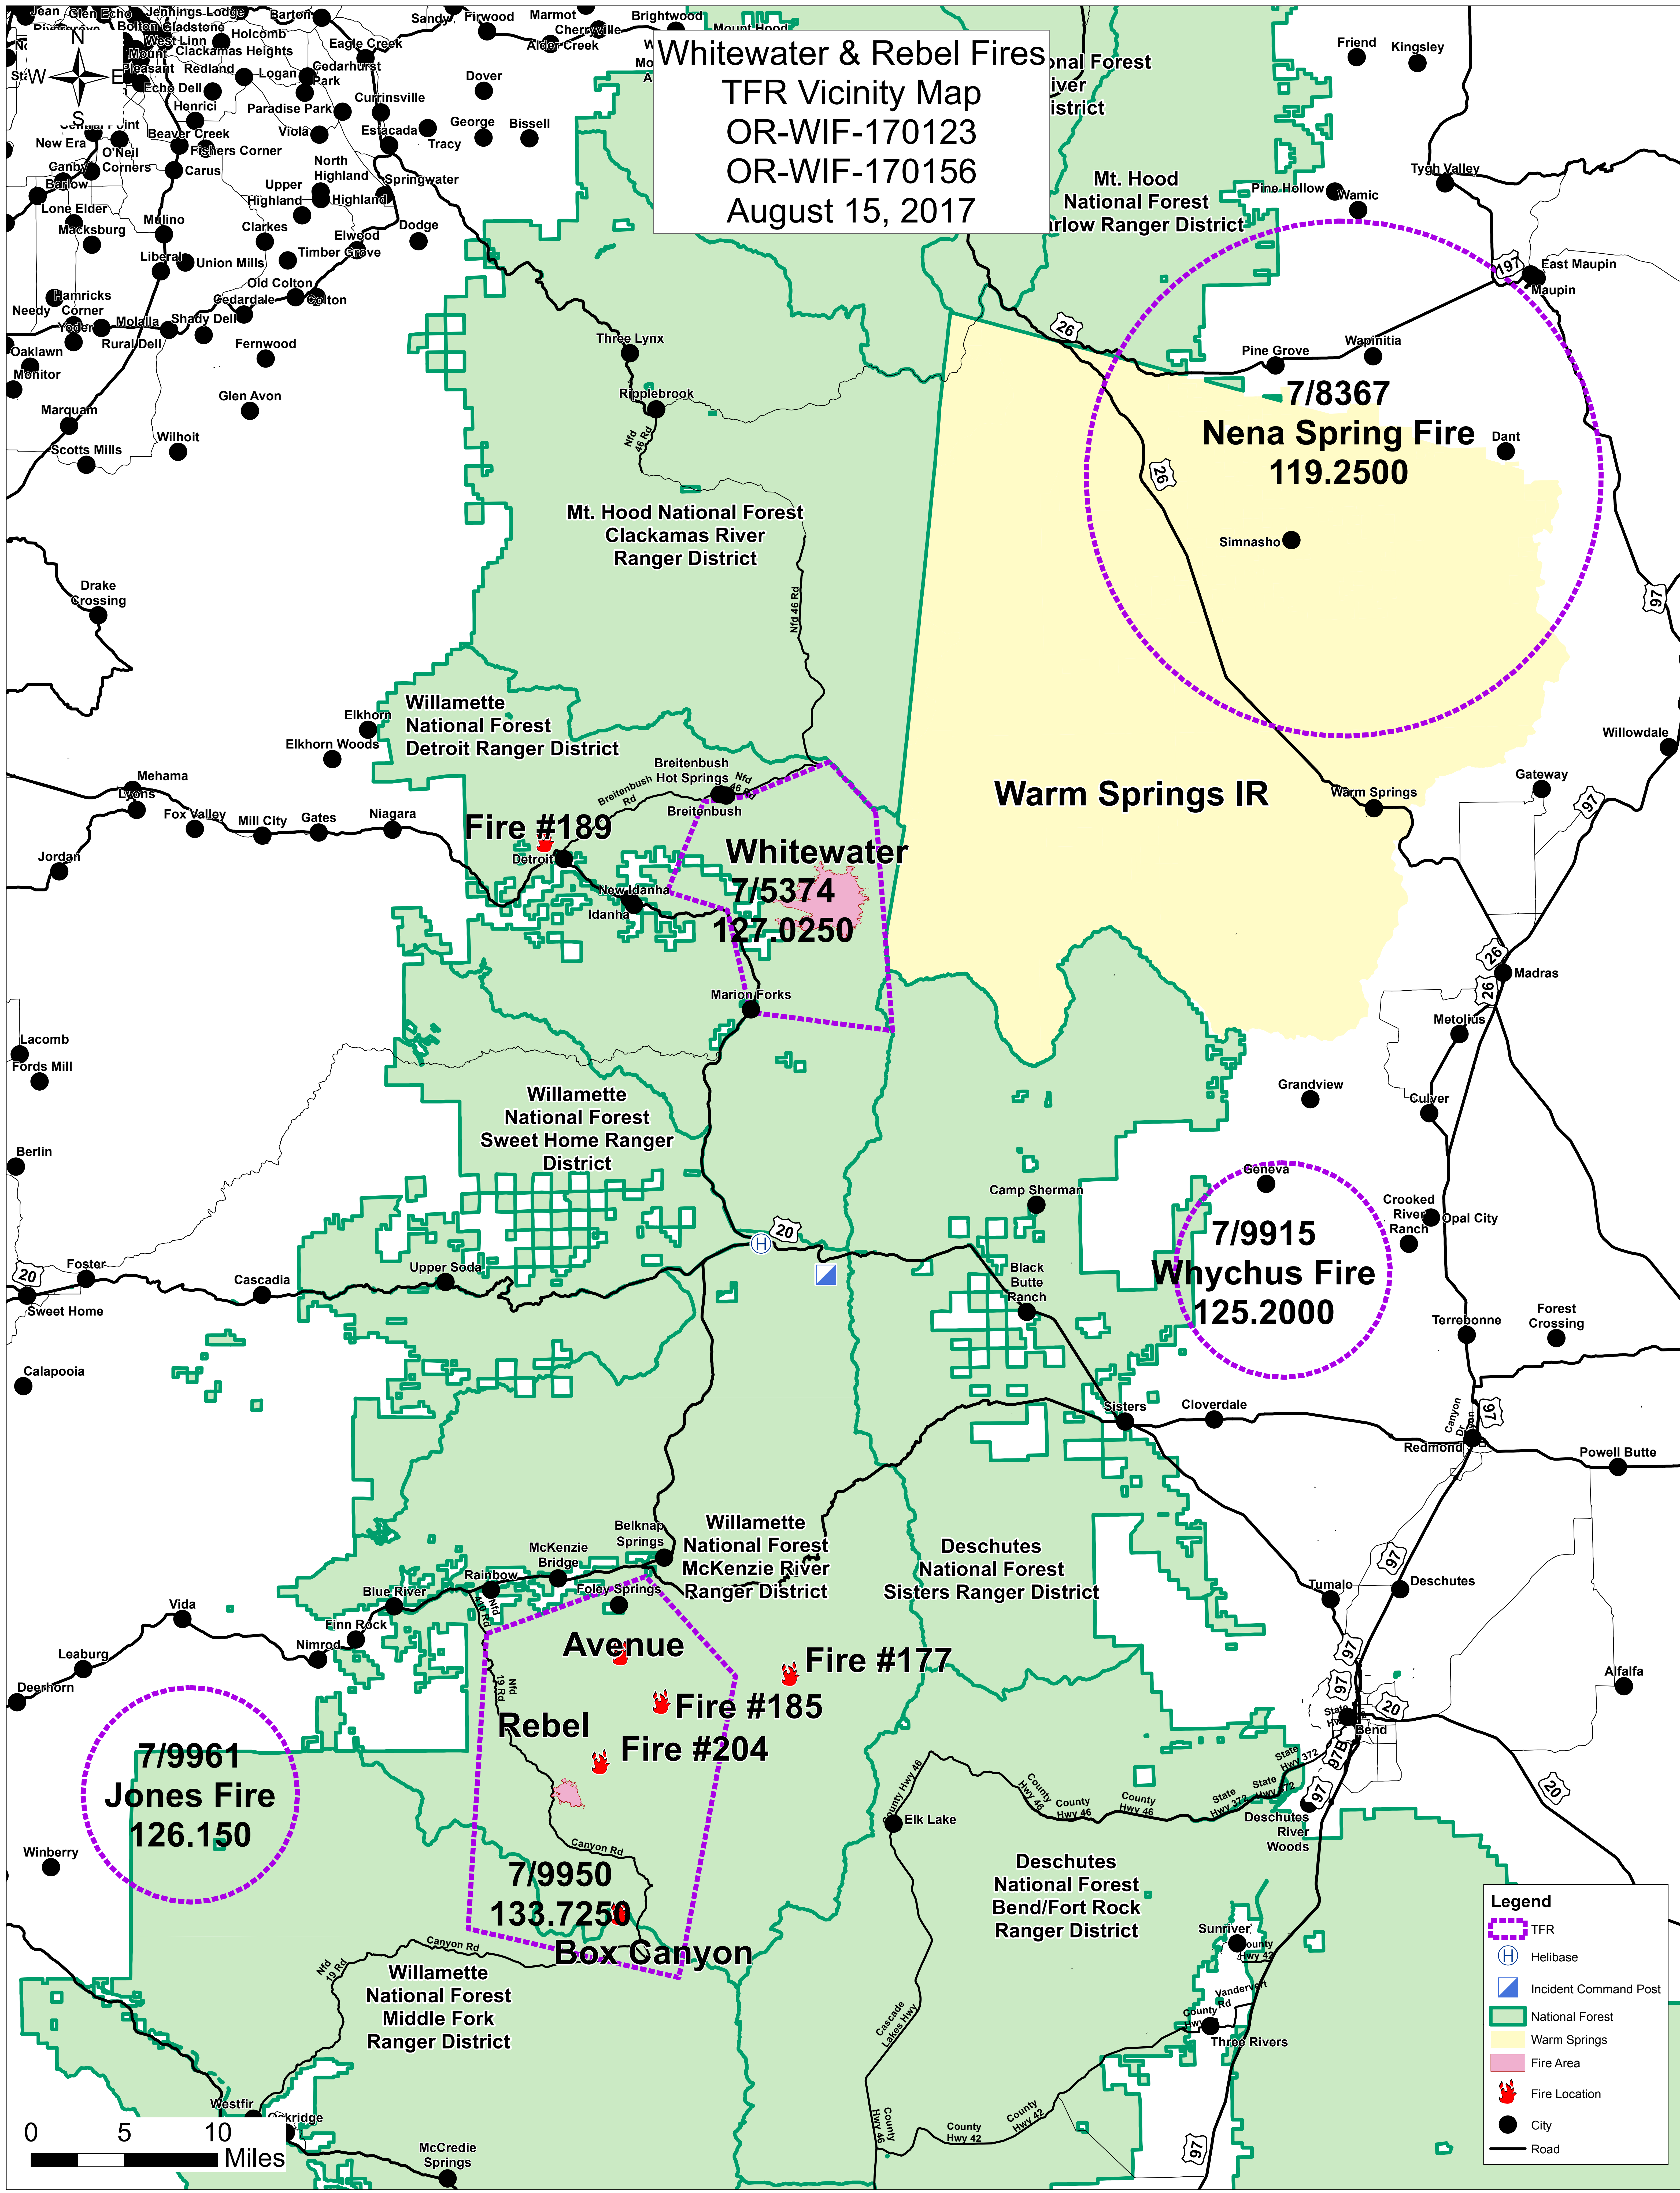

**Whitewater & Rebel Fires**  
TFR Vicinity Map  
OR-WIF-170123  
OR-WIF-170156  
August 15, 2017

- Legend**
- TFR
  - Helibase
  - Incident Command Post
  - National Forest
  - Warm Springs
  - Fire Area
  - Fire Location
  - City
  - Road