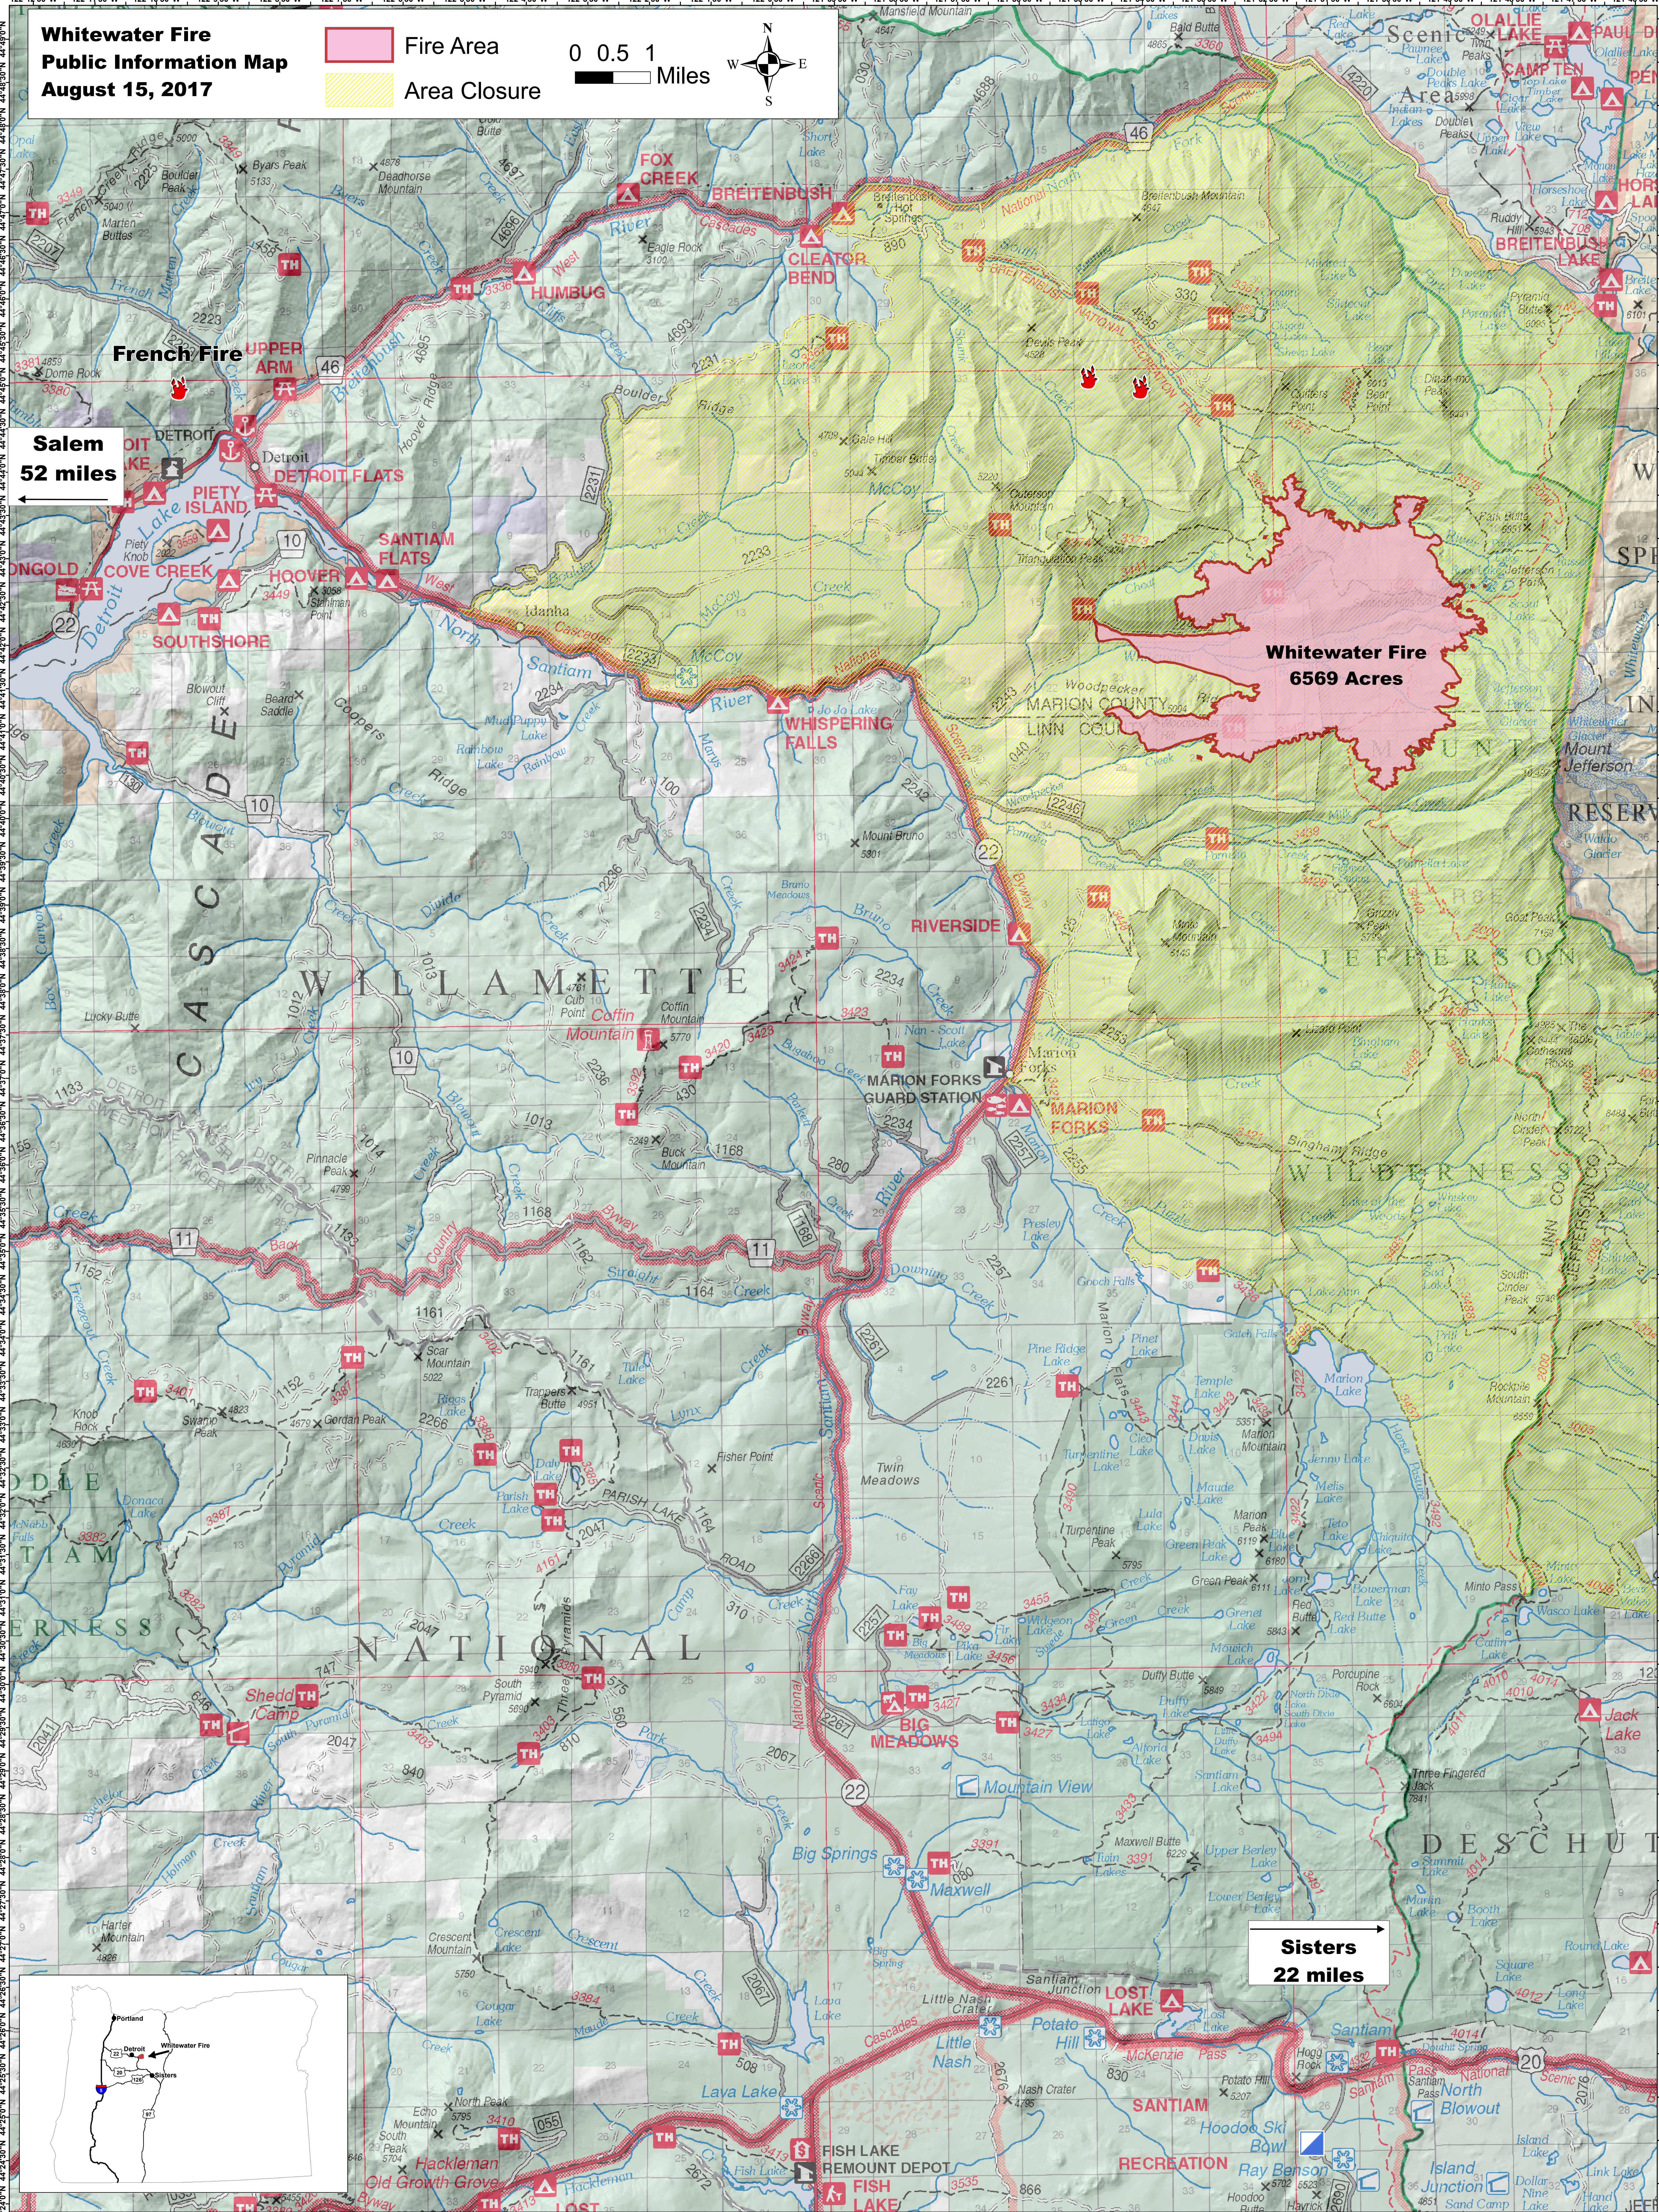

**Whitewater Fire  
Public Information Map  
August 15, 2017**

Fire Area  
Area Closure

0 0.5 1  
Miles

Salem  
52 miles

Whitewater Fire  
6569 Acres

Sisters  
22 miles