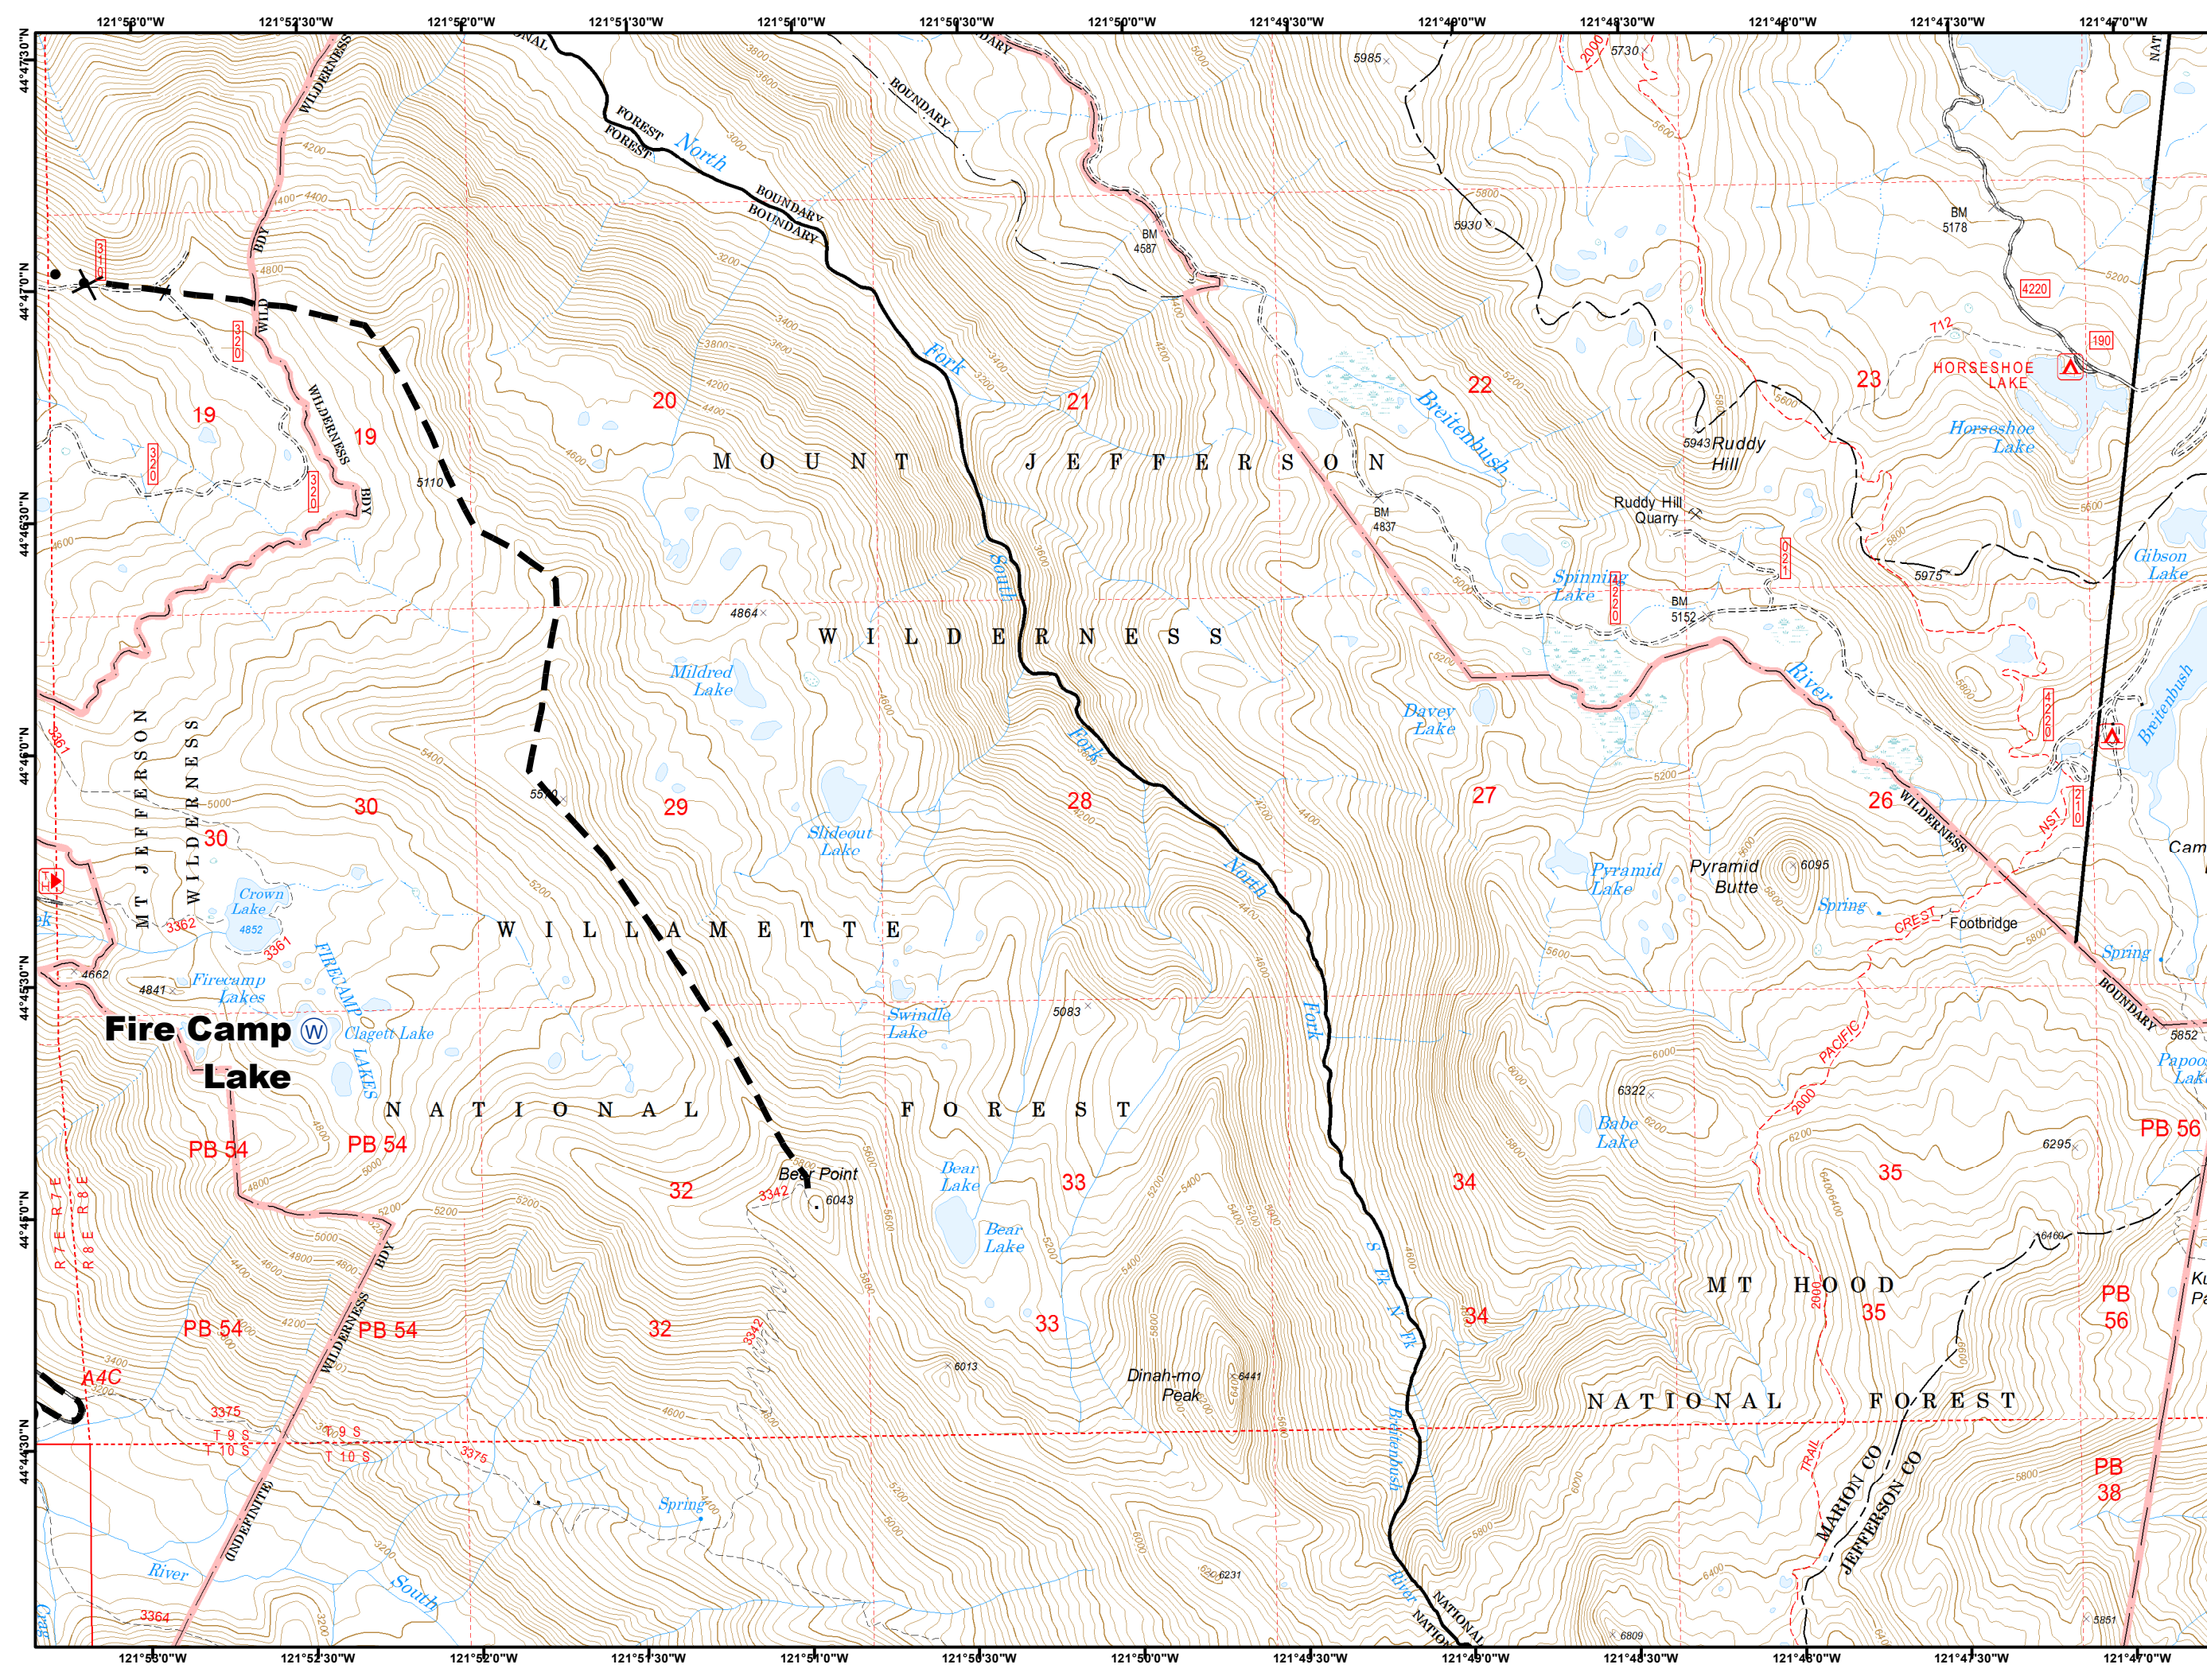

Whitewater Fire IAP Packet 8/16/2017

- ### Legend
- Drop Point
 - ⊕ Water Source
 - ✂ • Proposed Dozer Line
 - Planned Fire Line