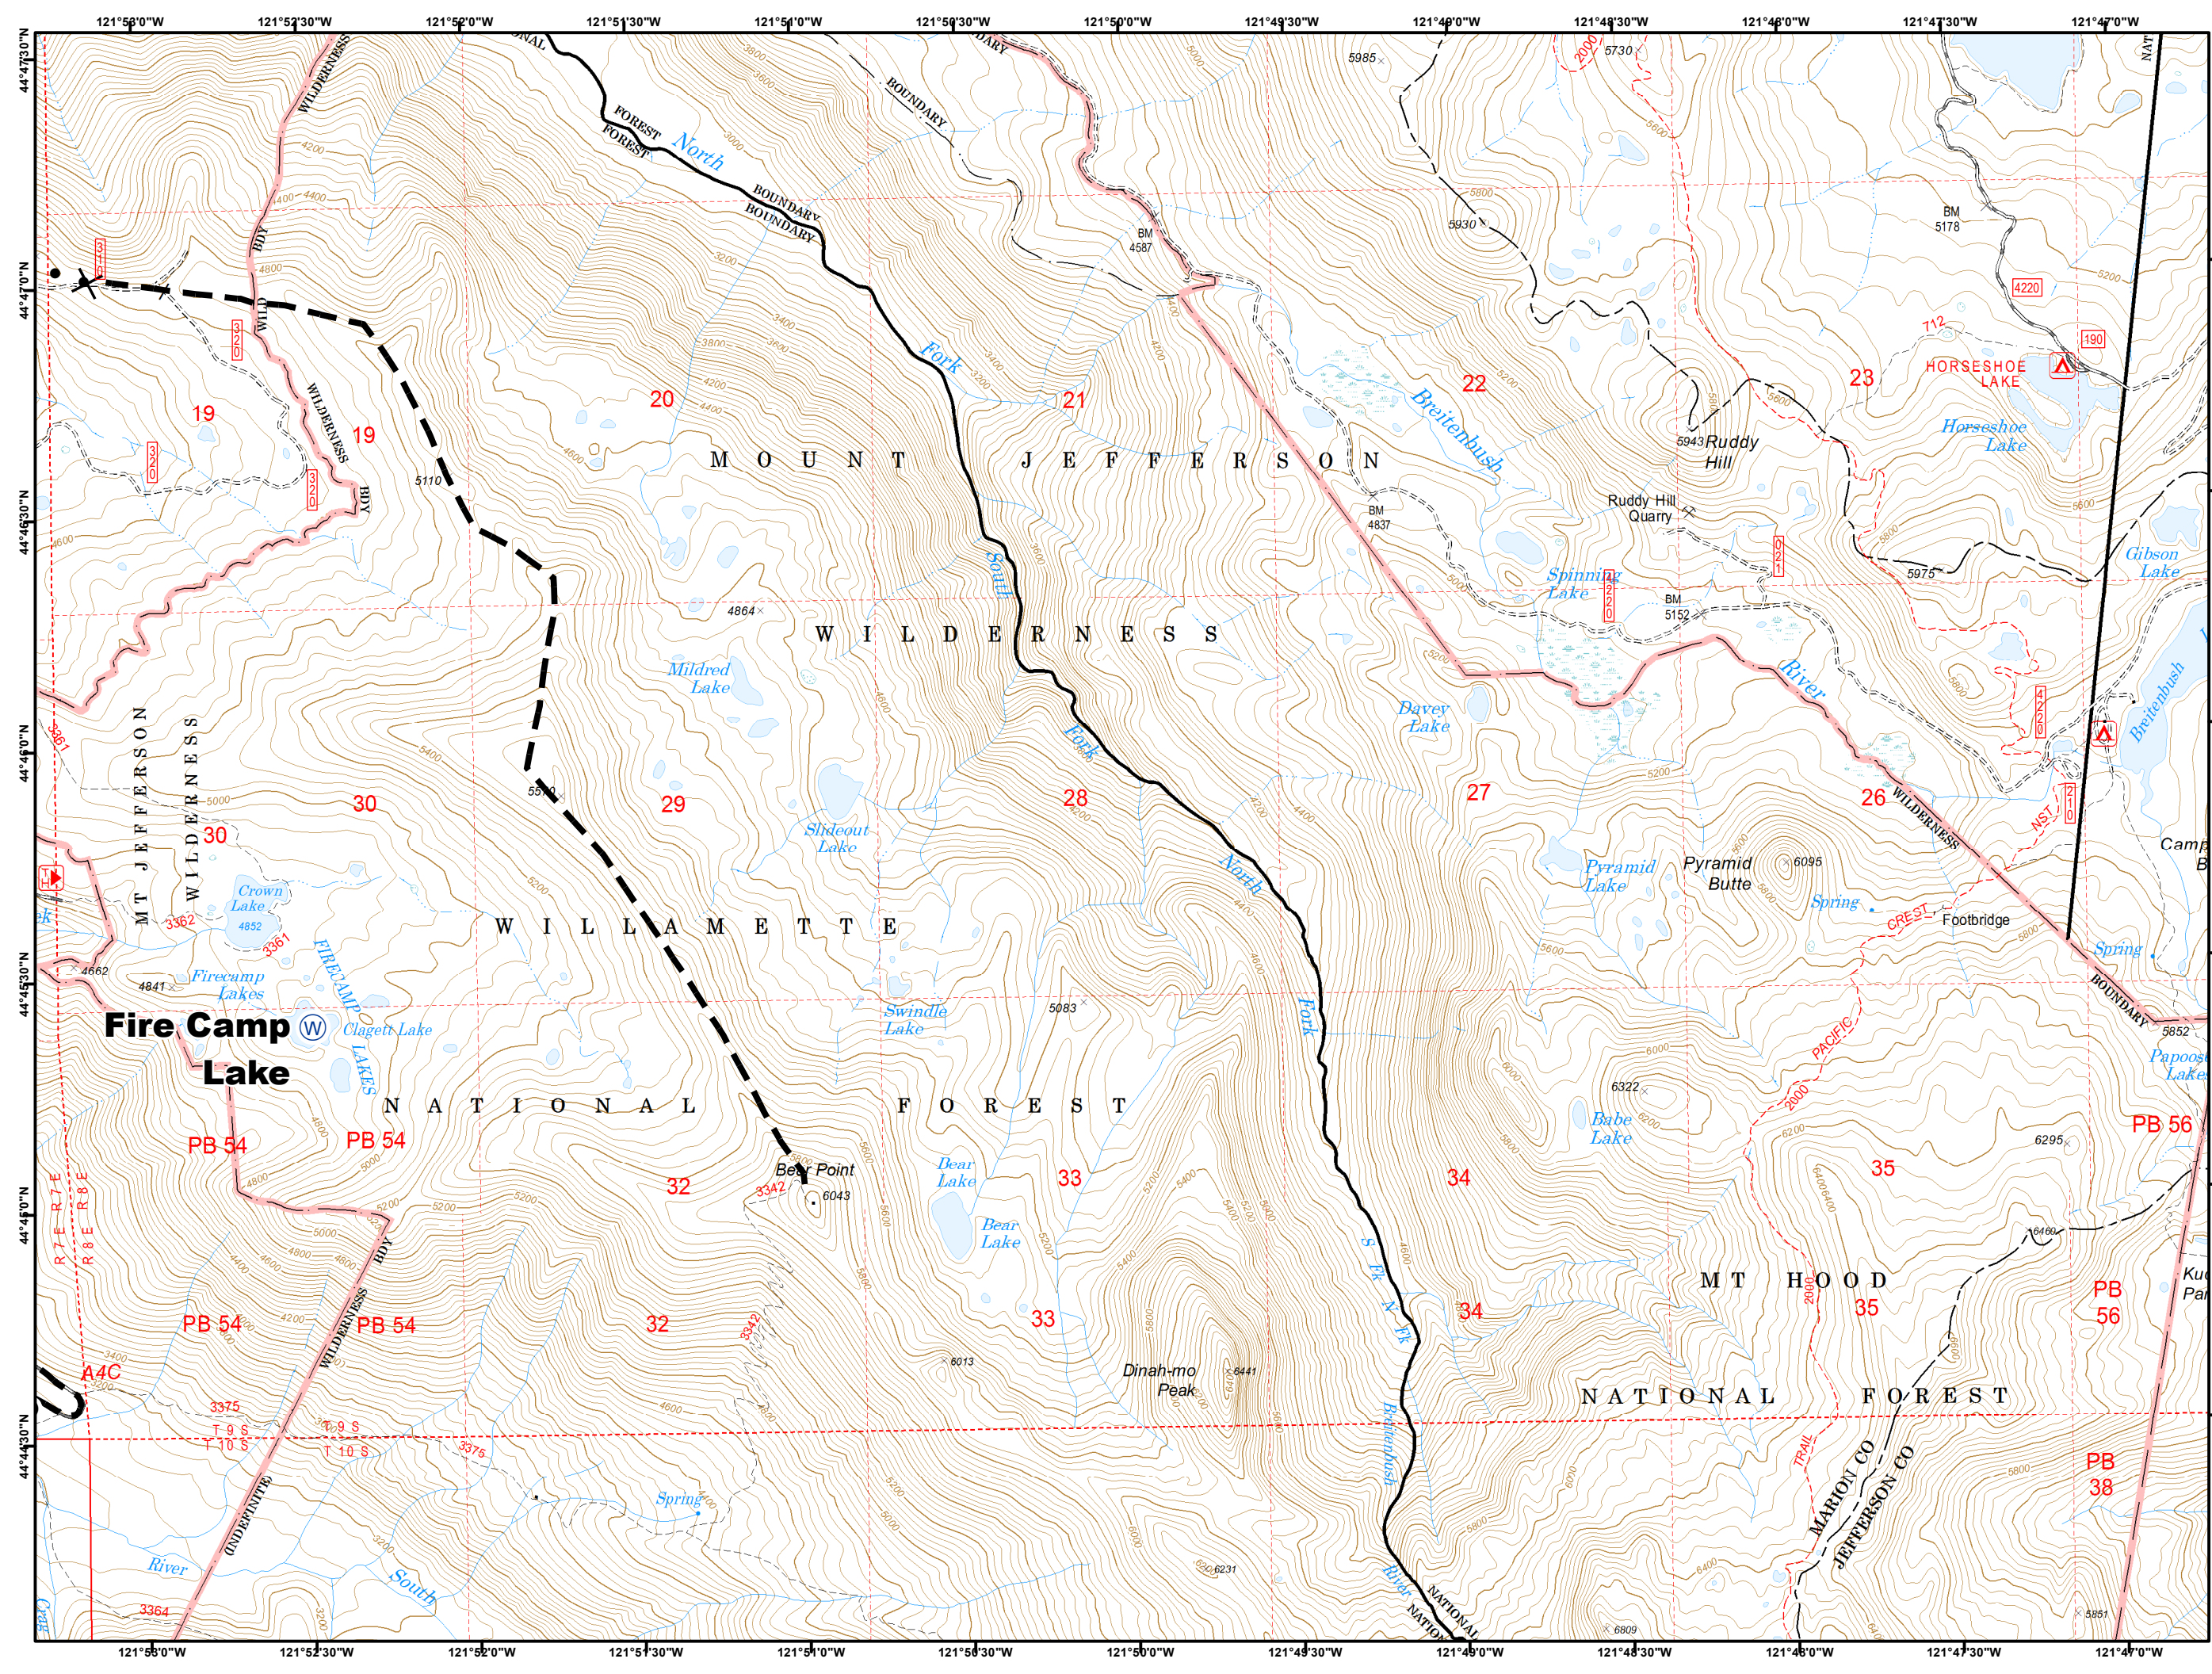

# Whitewater, French, Little Devil Fires IAP Packet 8/17/2017

- ### Legend
- Drop Point
  - Ⓜ Water Source
  - ✂ • Proposed Dozer Line
  - Planned Fire Line