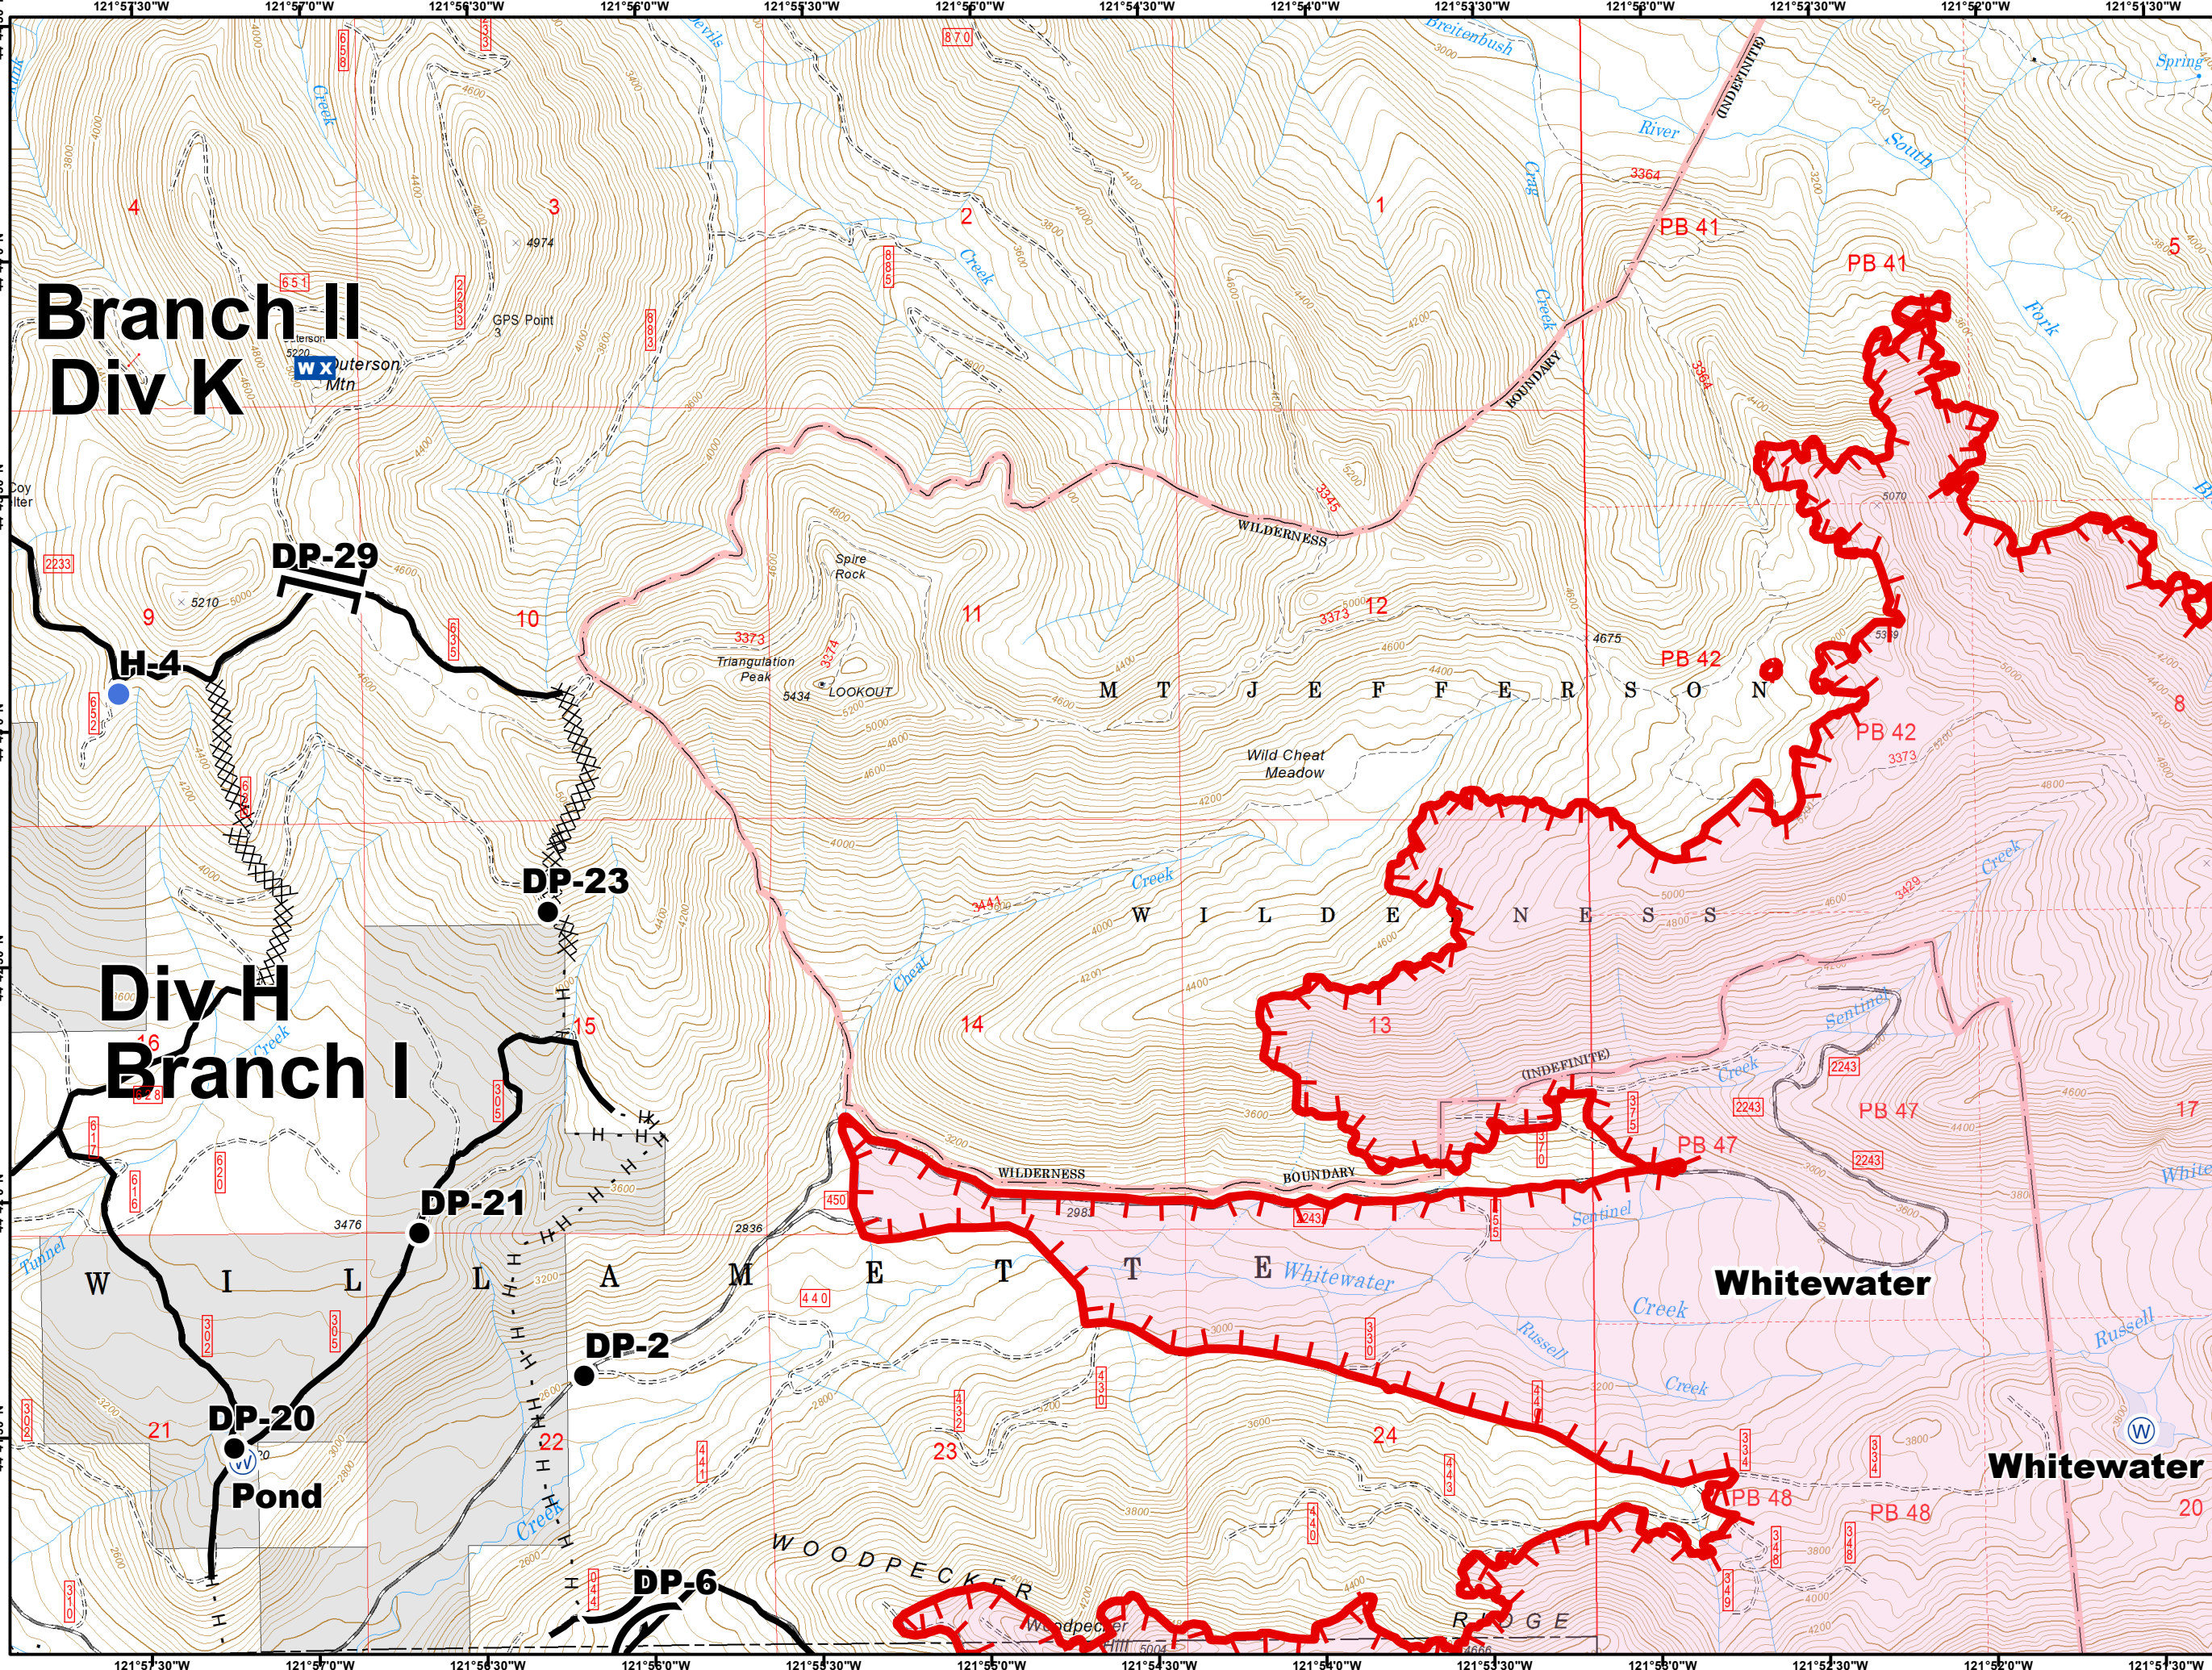

**Whitwater, French,
Little Devil Fires
IAP
Packet
8/17/2017**

Legend

- Drop Point
- Helispot
- WX Mobile Weather Unit
- W Water Source
-) Division Break
- || Branch Break
- ┌ Uncontrolled Fire Edge
- Completed Line
- XXXX Completed Dozer Line
- H - H Completed Hand Line
- Fire Area

1:24,000

Page Num: 5

**Branch II
Div K**

**Div H
Branch I**

Whitwater

Whitwater