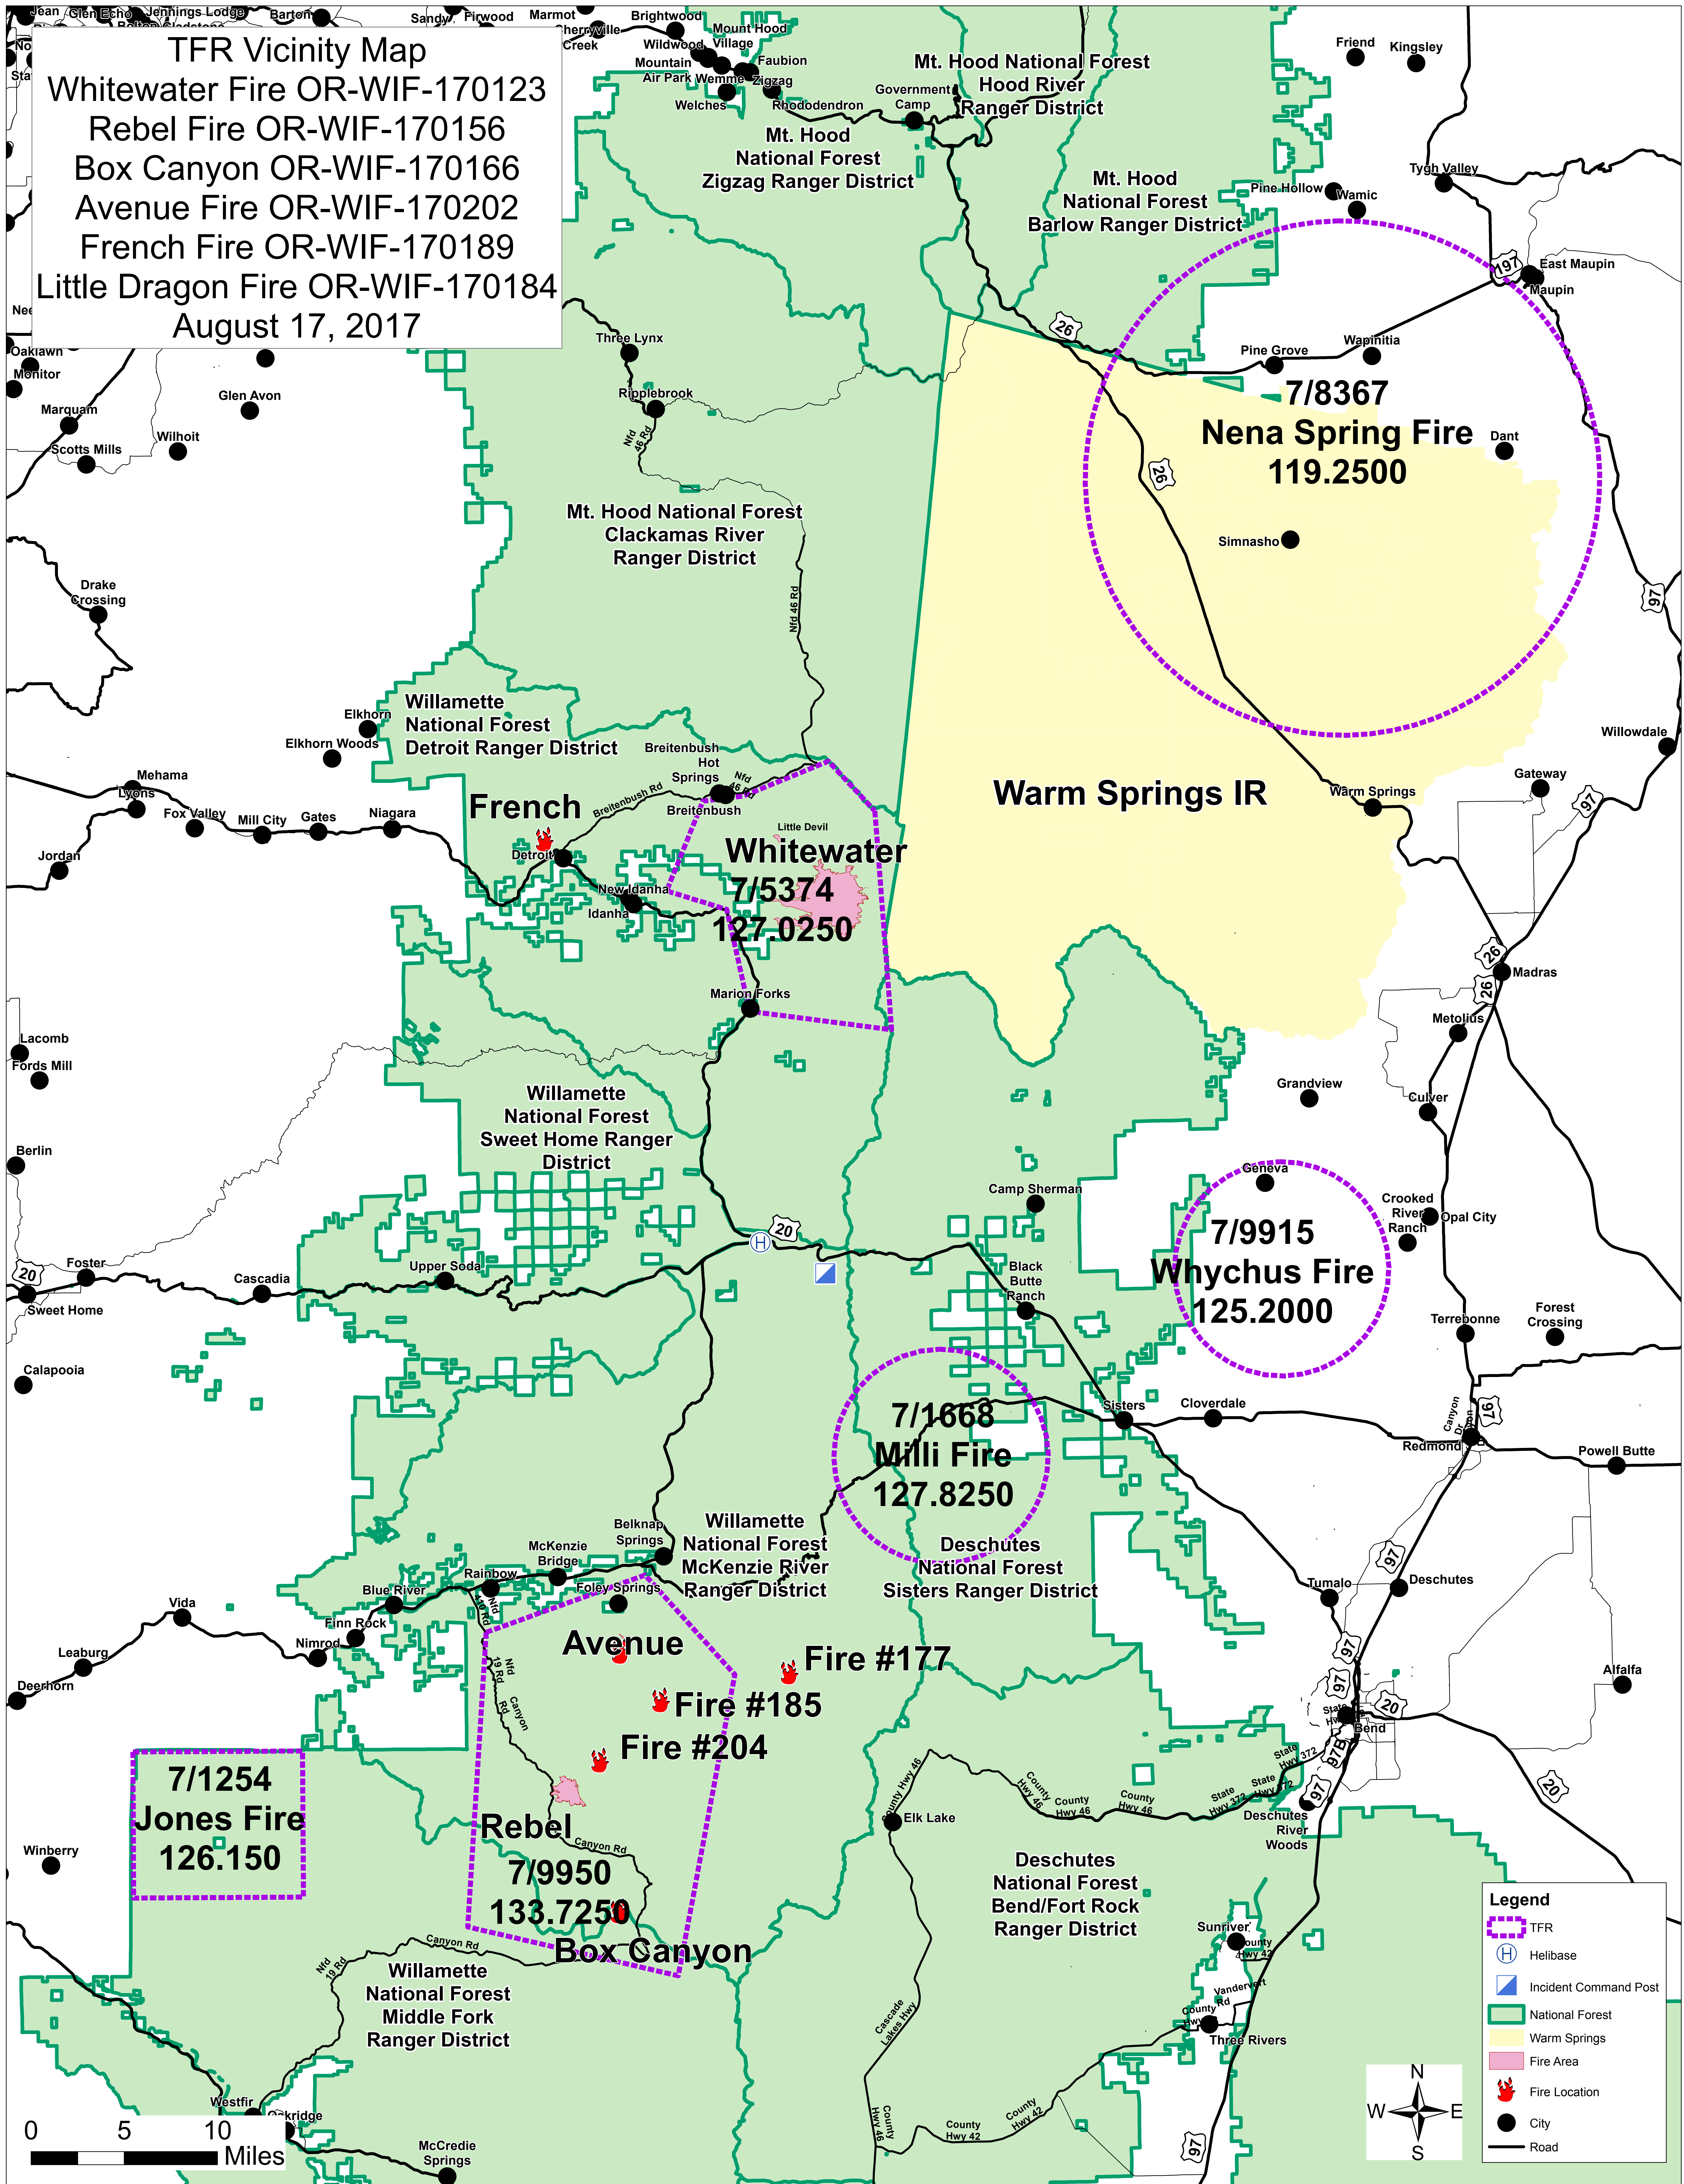

# TFR Vicinity Map

Whitewater Fire OR-WIF-170123

Rebel Fire OR-WIF-170156

Box Canyon OR-WIF-170166

Avenue Fire OR-WIF-170202

French Fire OR-WIF-170189

Little Dragon Fire OR-WIF-170184

August 17, 2017

**7/8367**  
**Nena Spring Fire**  
**119.2500**

**Whitewater**  
**7/5374**  
**127.0250**

**7/9915**  
**Whychus Fire**  
**125.2000**

**7/1668**  
**Milli Fire**  
**127.8250**

**7/1254**  
**Jones Fire**  
**126.150**

**7/9950**  
**Rebel**  
**133.7250**

**Avenue**  
**Fire #177**  
**Fire #185**  
**Fire #204**

**Box Canyon**

**Legend**

- TFR
- Helibase
- Incident Command Post
- National Forest
- Warm Springs
- Fire Area
- Fire Location
- City
- Road