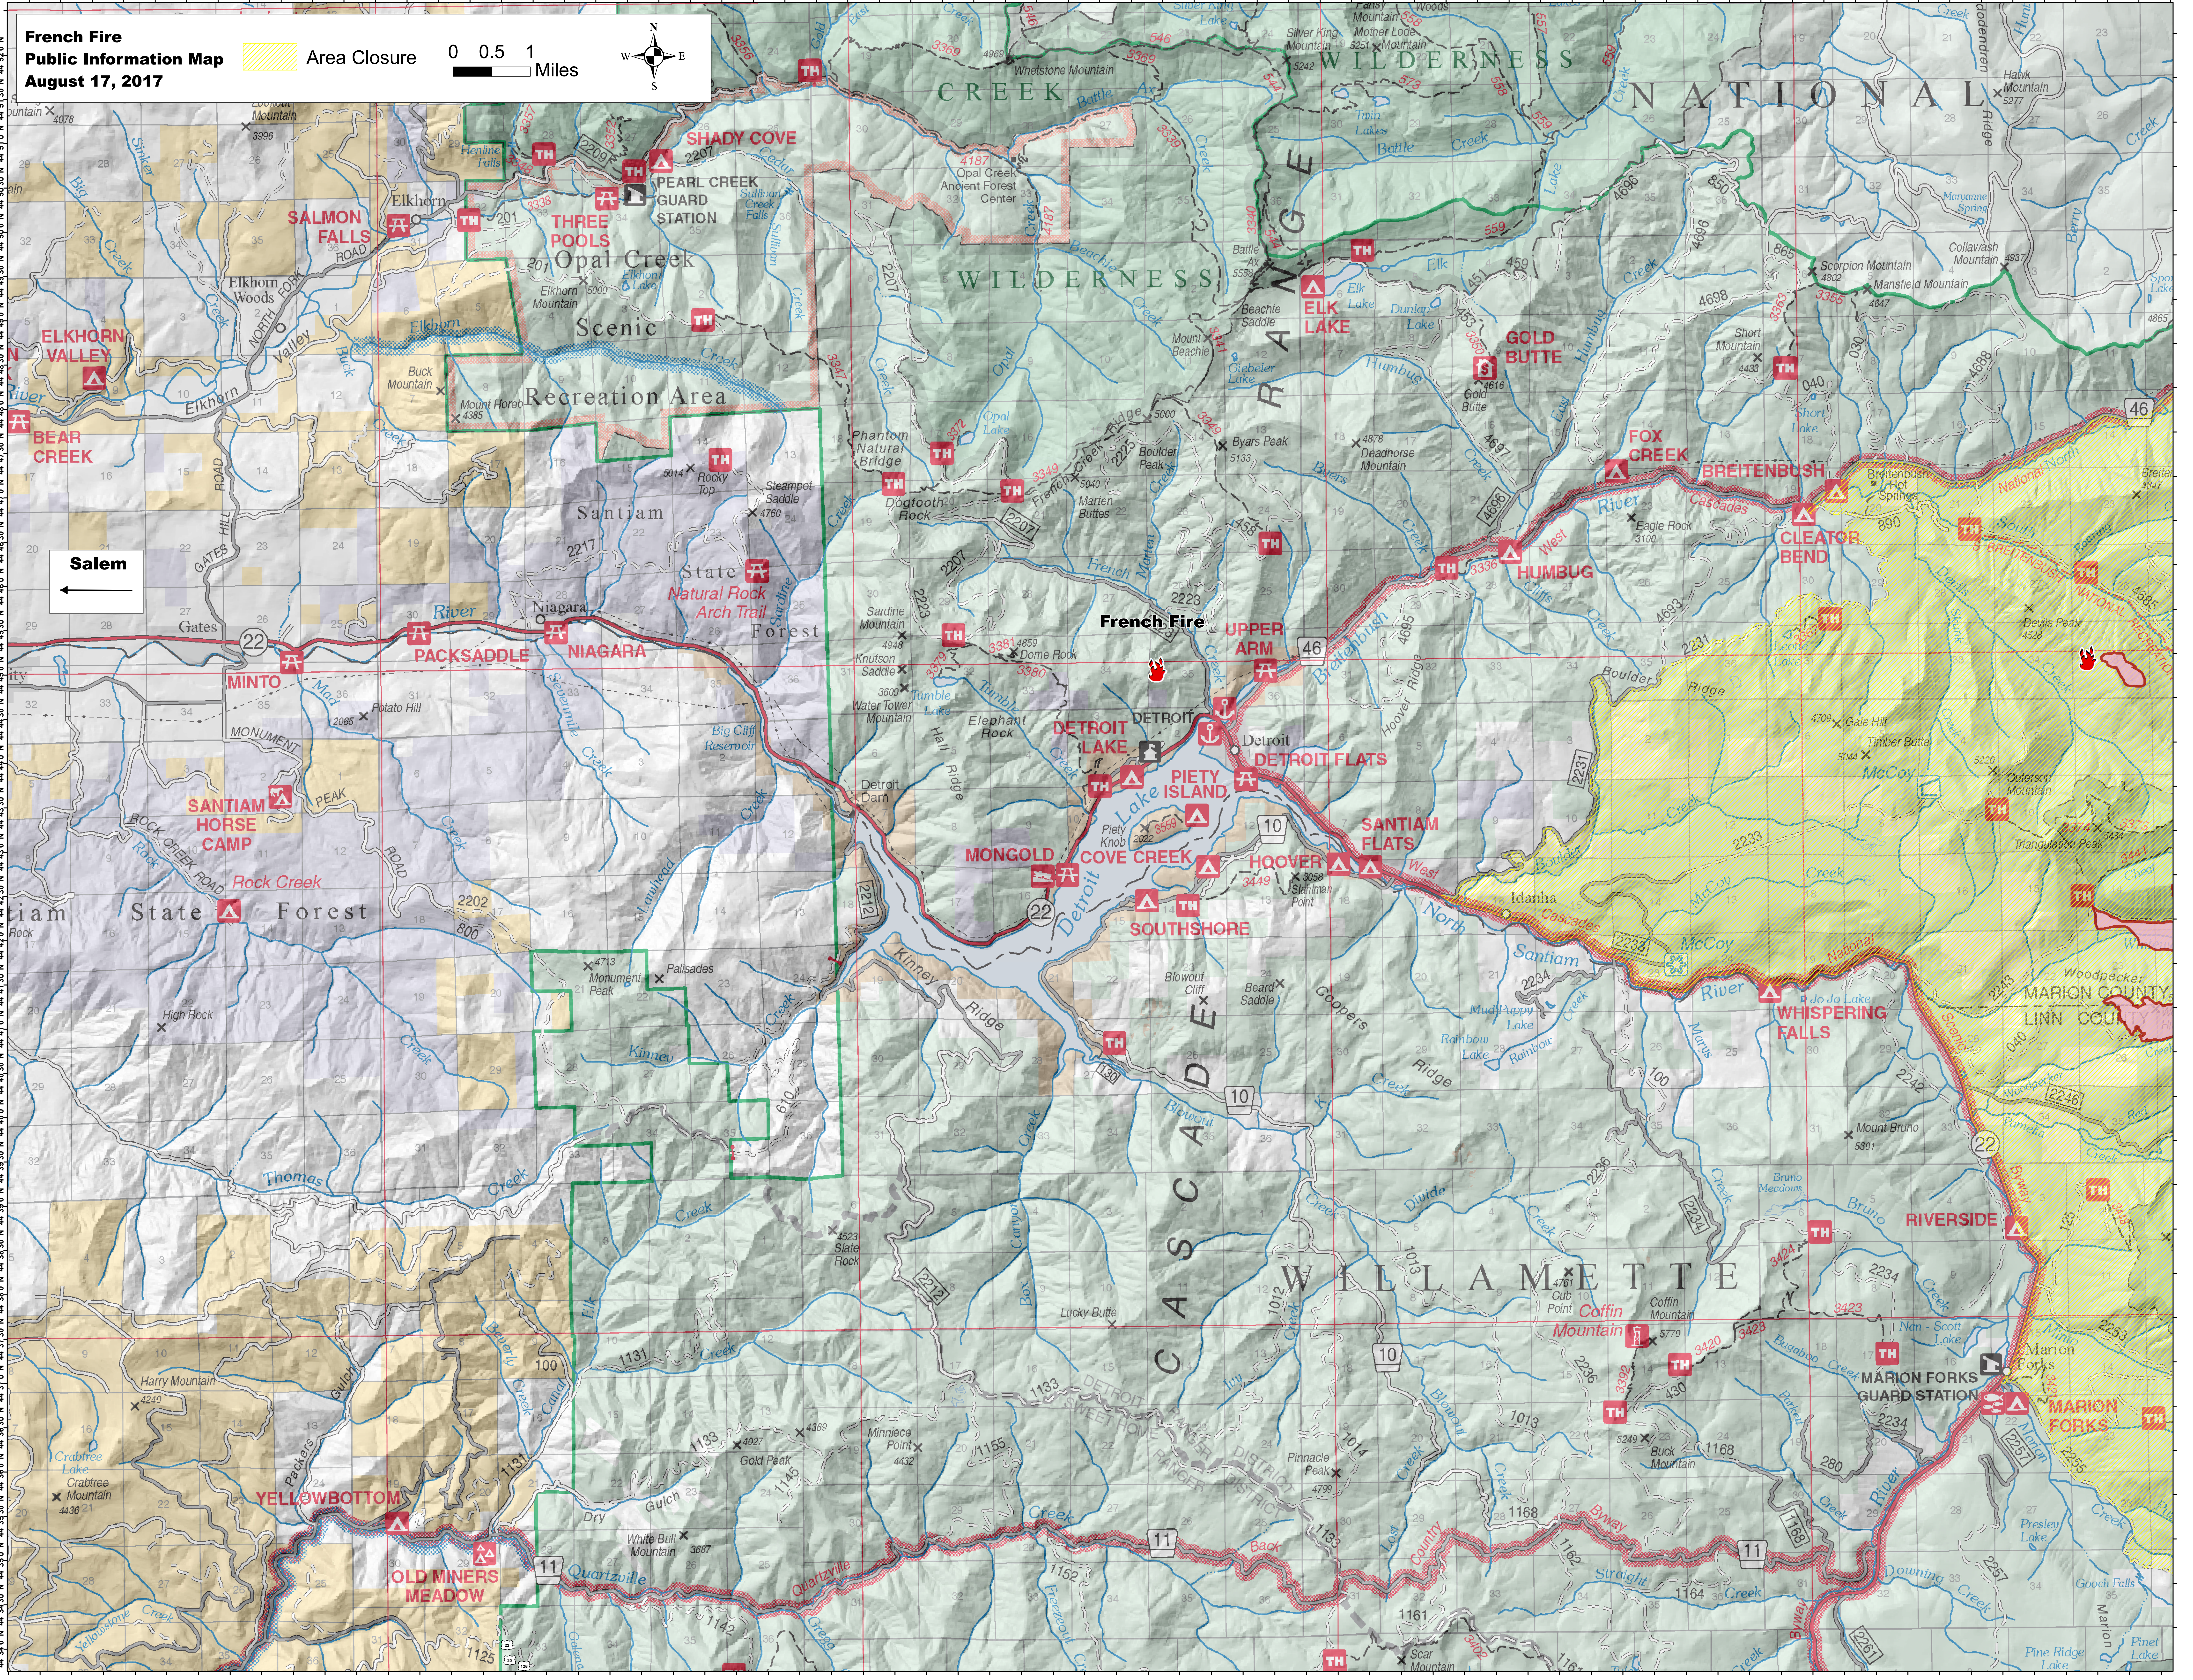

122°28'0"W 122°27'0"W 122°26'0"W 122°25'0"W 122°24'0"W 122°23'0"W 122°22'0"W 122°21'0"W 122°20'0"W 122°19'0"W 122°18'0"W 122°17'0"W 122°16'0"W 122°15'0"W 122°14'0"W 122°13'0"W 122°12'0"W 122°11'0"W 122°10'0"W 122°9'0"W 122°8'0"W 122°7'0"W 122°6'0"W 122°5'0"W 122°4'0"W 122°3'0"W 122°2'0"W 122°1'0"W 121°59'0"W 121°58'0"W 121°57'0"W 121°56'0"W 121°55'0"W 121°54'0"W

French Fire
Public Information Map
August 17, 2017

Area Closure

Salem
←