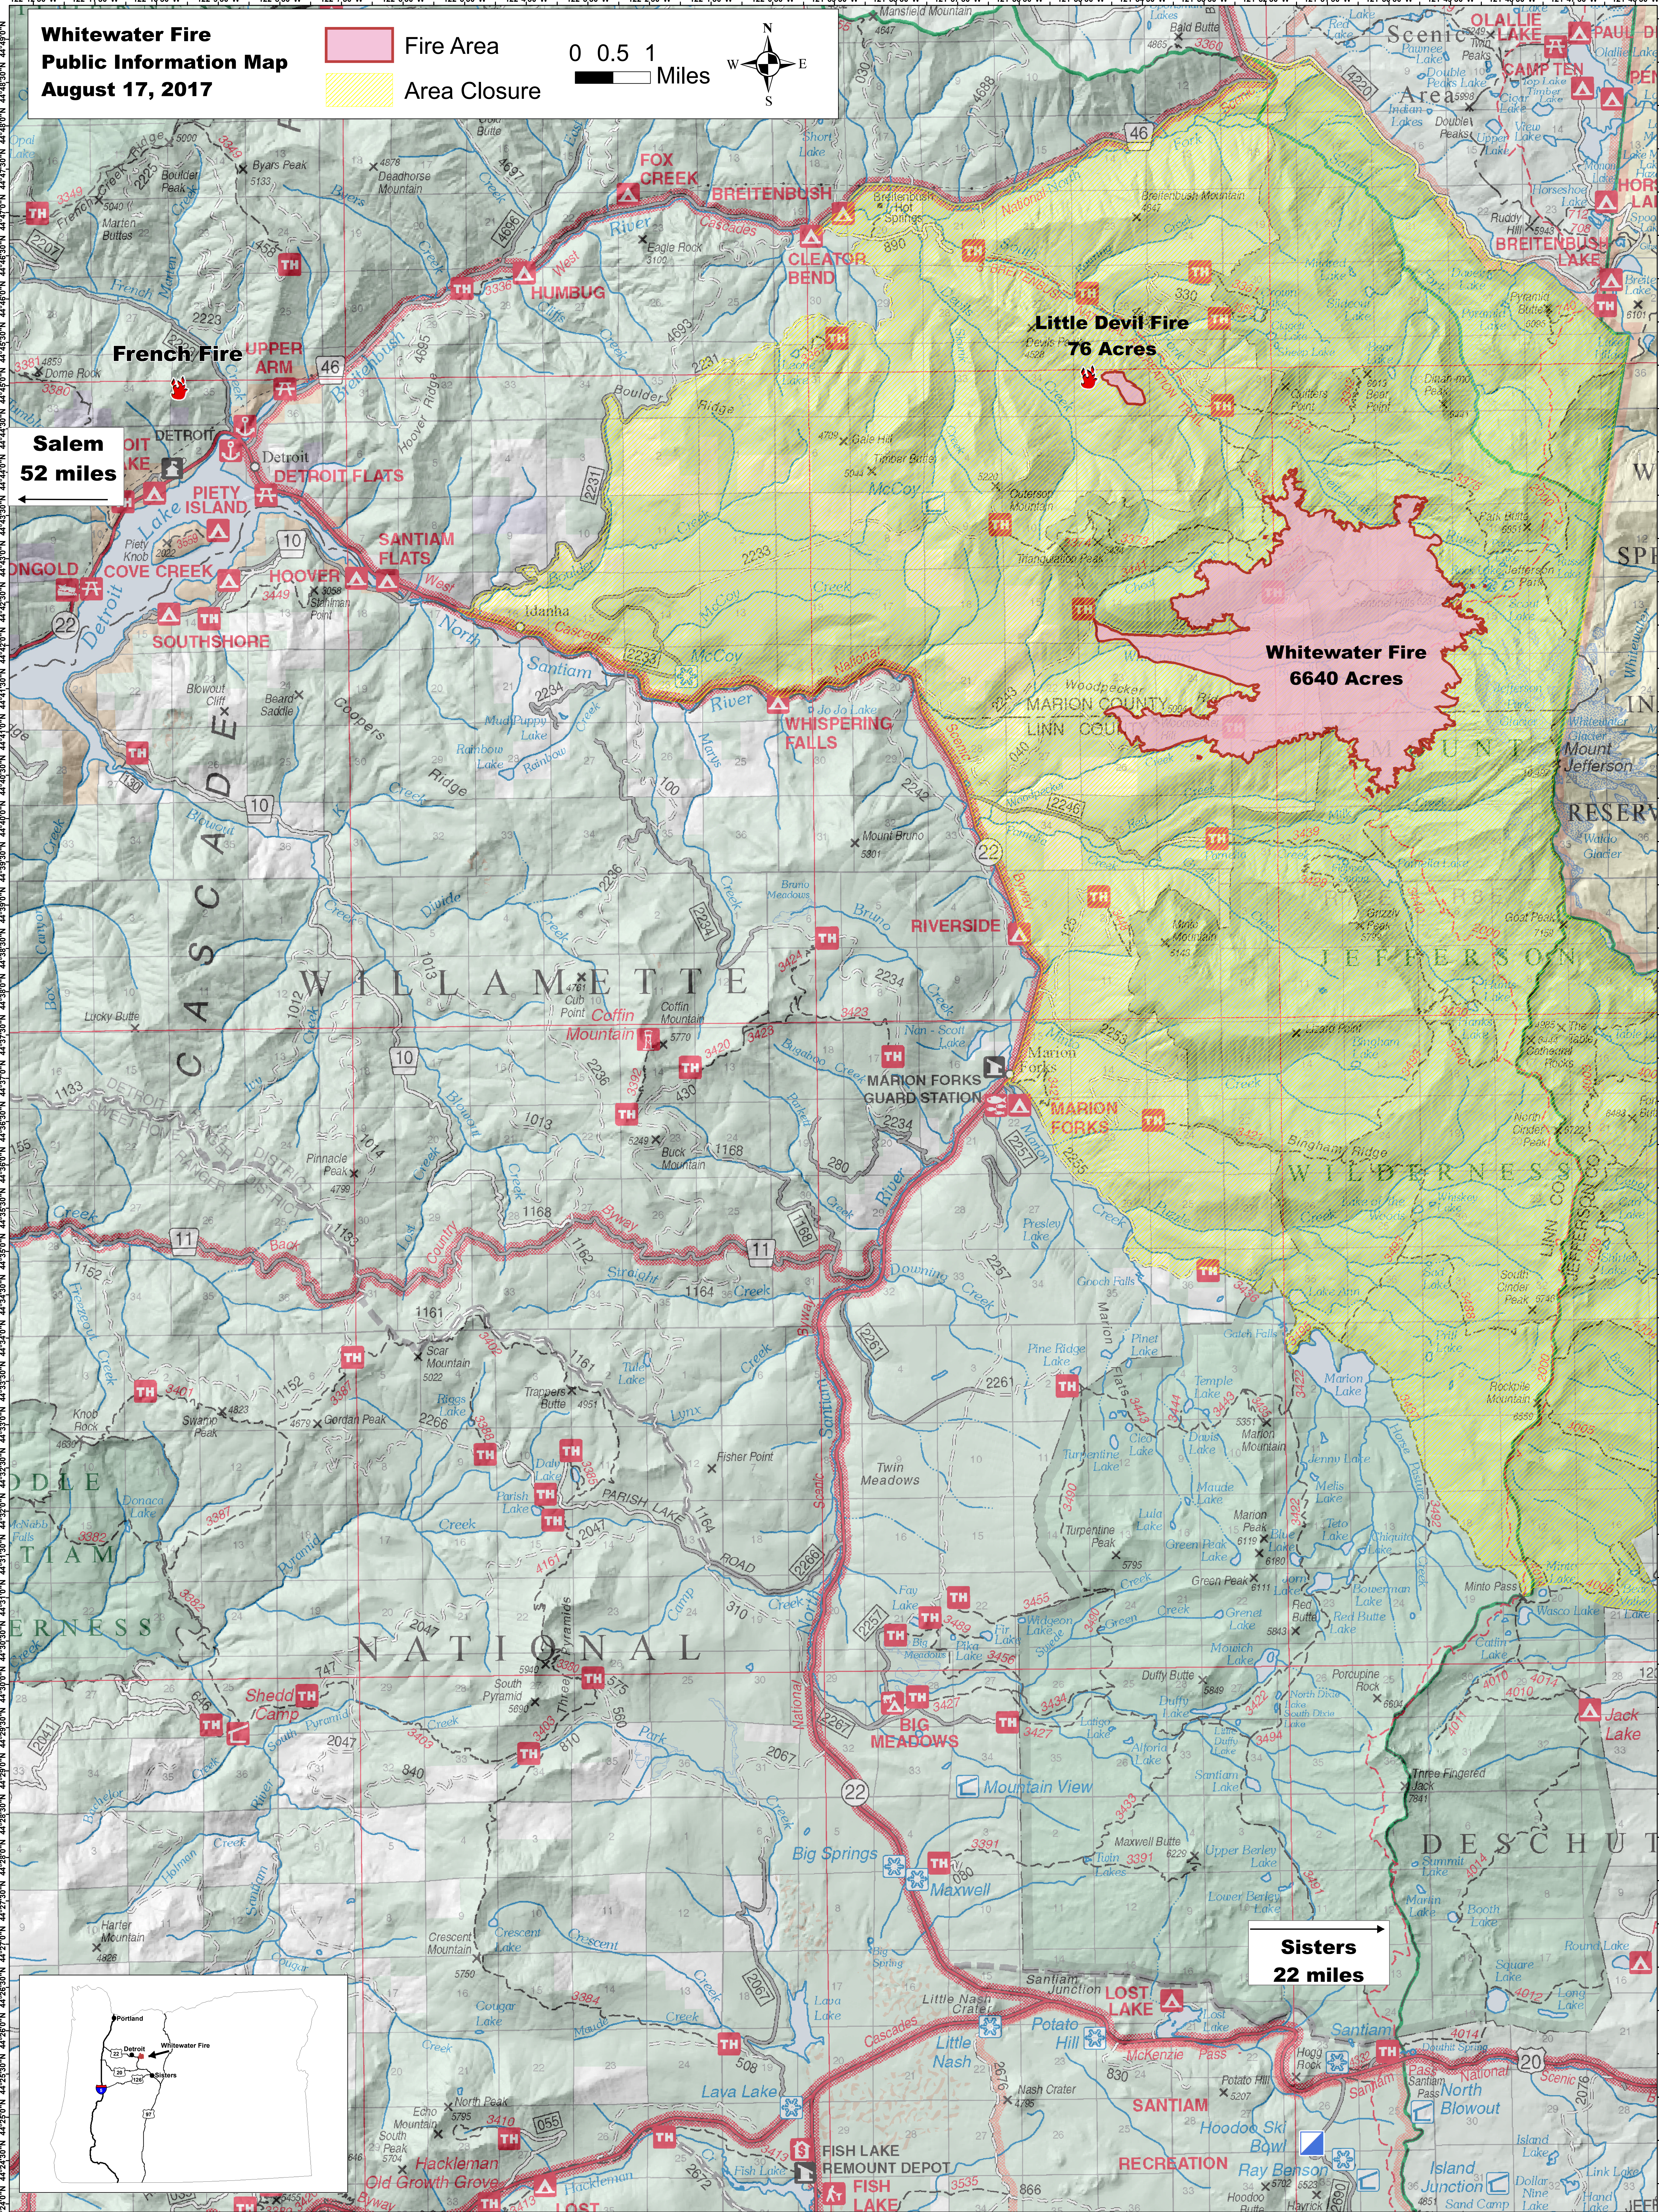

**Whitewater Fire
Public Information Map
August 17, 2017**

Fire Area
Area Closure

0 0.5 1
Miles

Salem
52 miles

Little Devil Fire
76 Acres

Whitewater Fire
6640 Acres

Sisters
22 miles