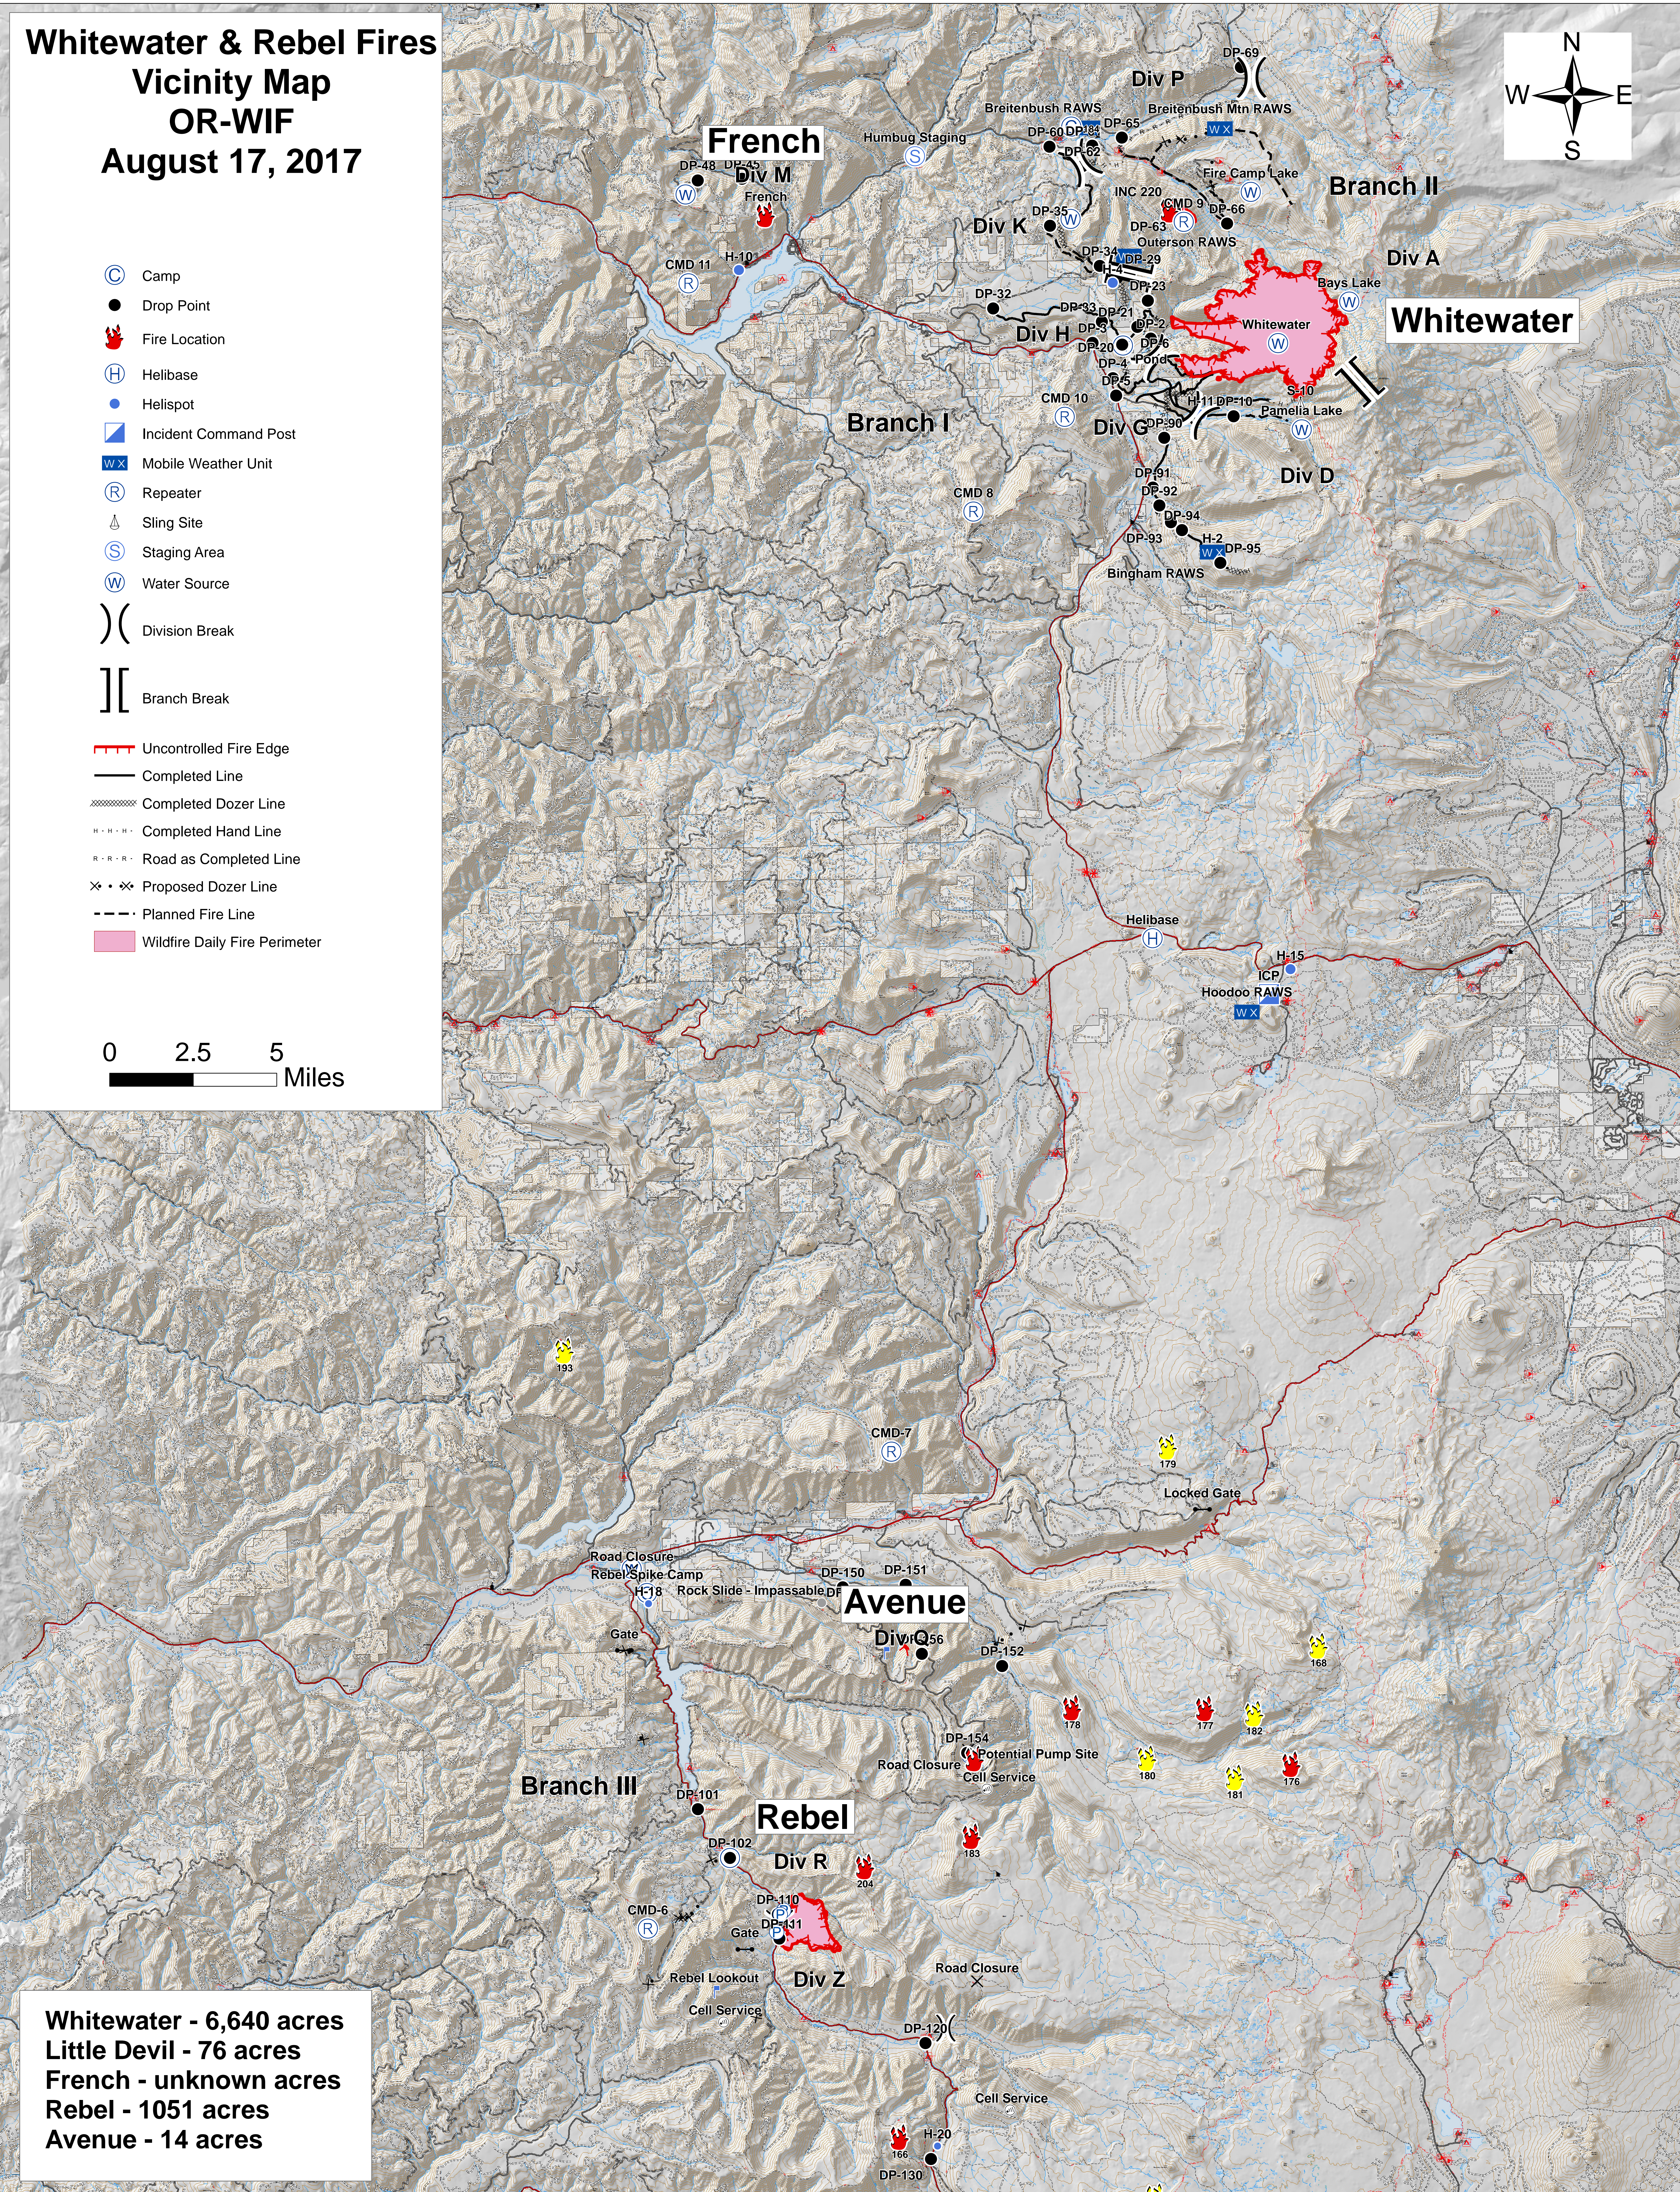

Whitewater & Rebel Fires Vicinity Map OR-WIF August 17, 2017

- Camp
- Drop Point
- Fire Location
- Helibase
- Helispot
- Incident Command Post
- Mobile Weather Unit
- Repeater
- Sling Site
- Staging Area
- Water Source
- Division Break
- Branch Break
- Uncontrolled Fire Edge
- Completed Line
- Completed Dozer Line
- Completed Hand Line
- Road as Completed Line
- Proposed Dozer Line
- Planned Fire Line
- Wildfire Daily Fire Perimeter

0 2.5 5 Miles

Whitewater - 6,640 acres
Little Devil - 76 acres
French - unknown acres
Rebel - 1051 acres
Avenue - 14 acres