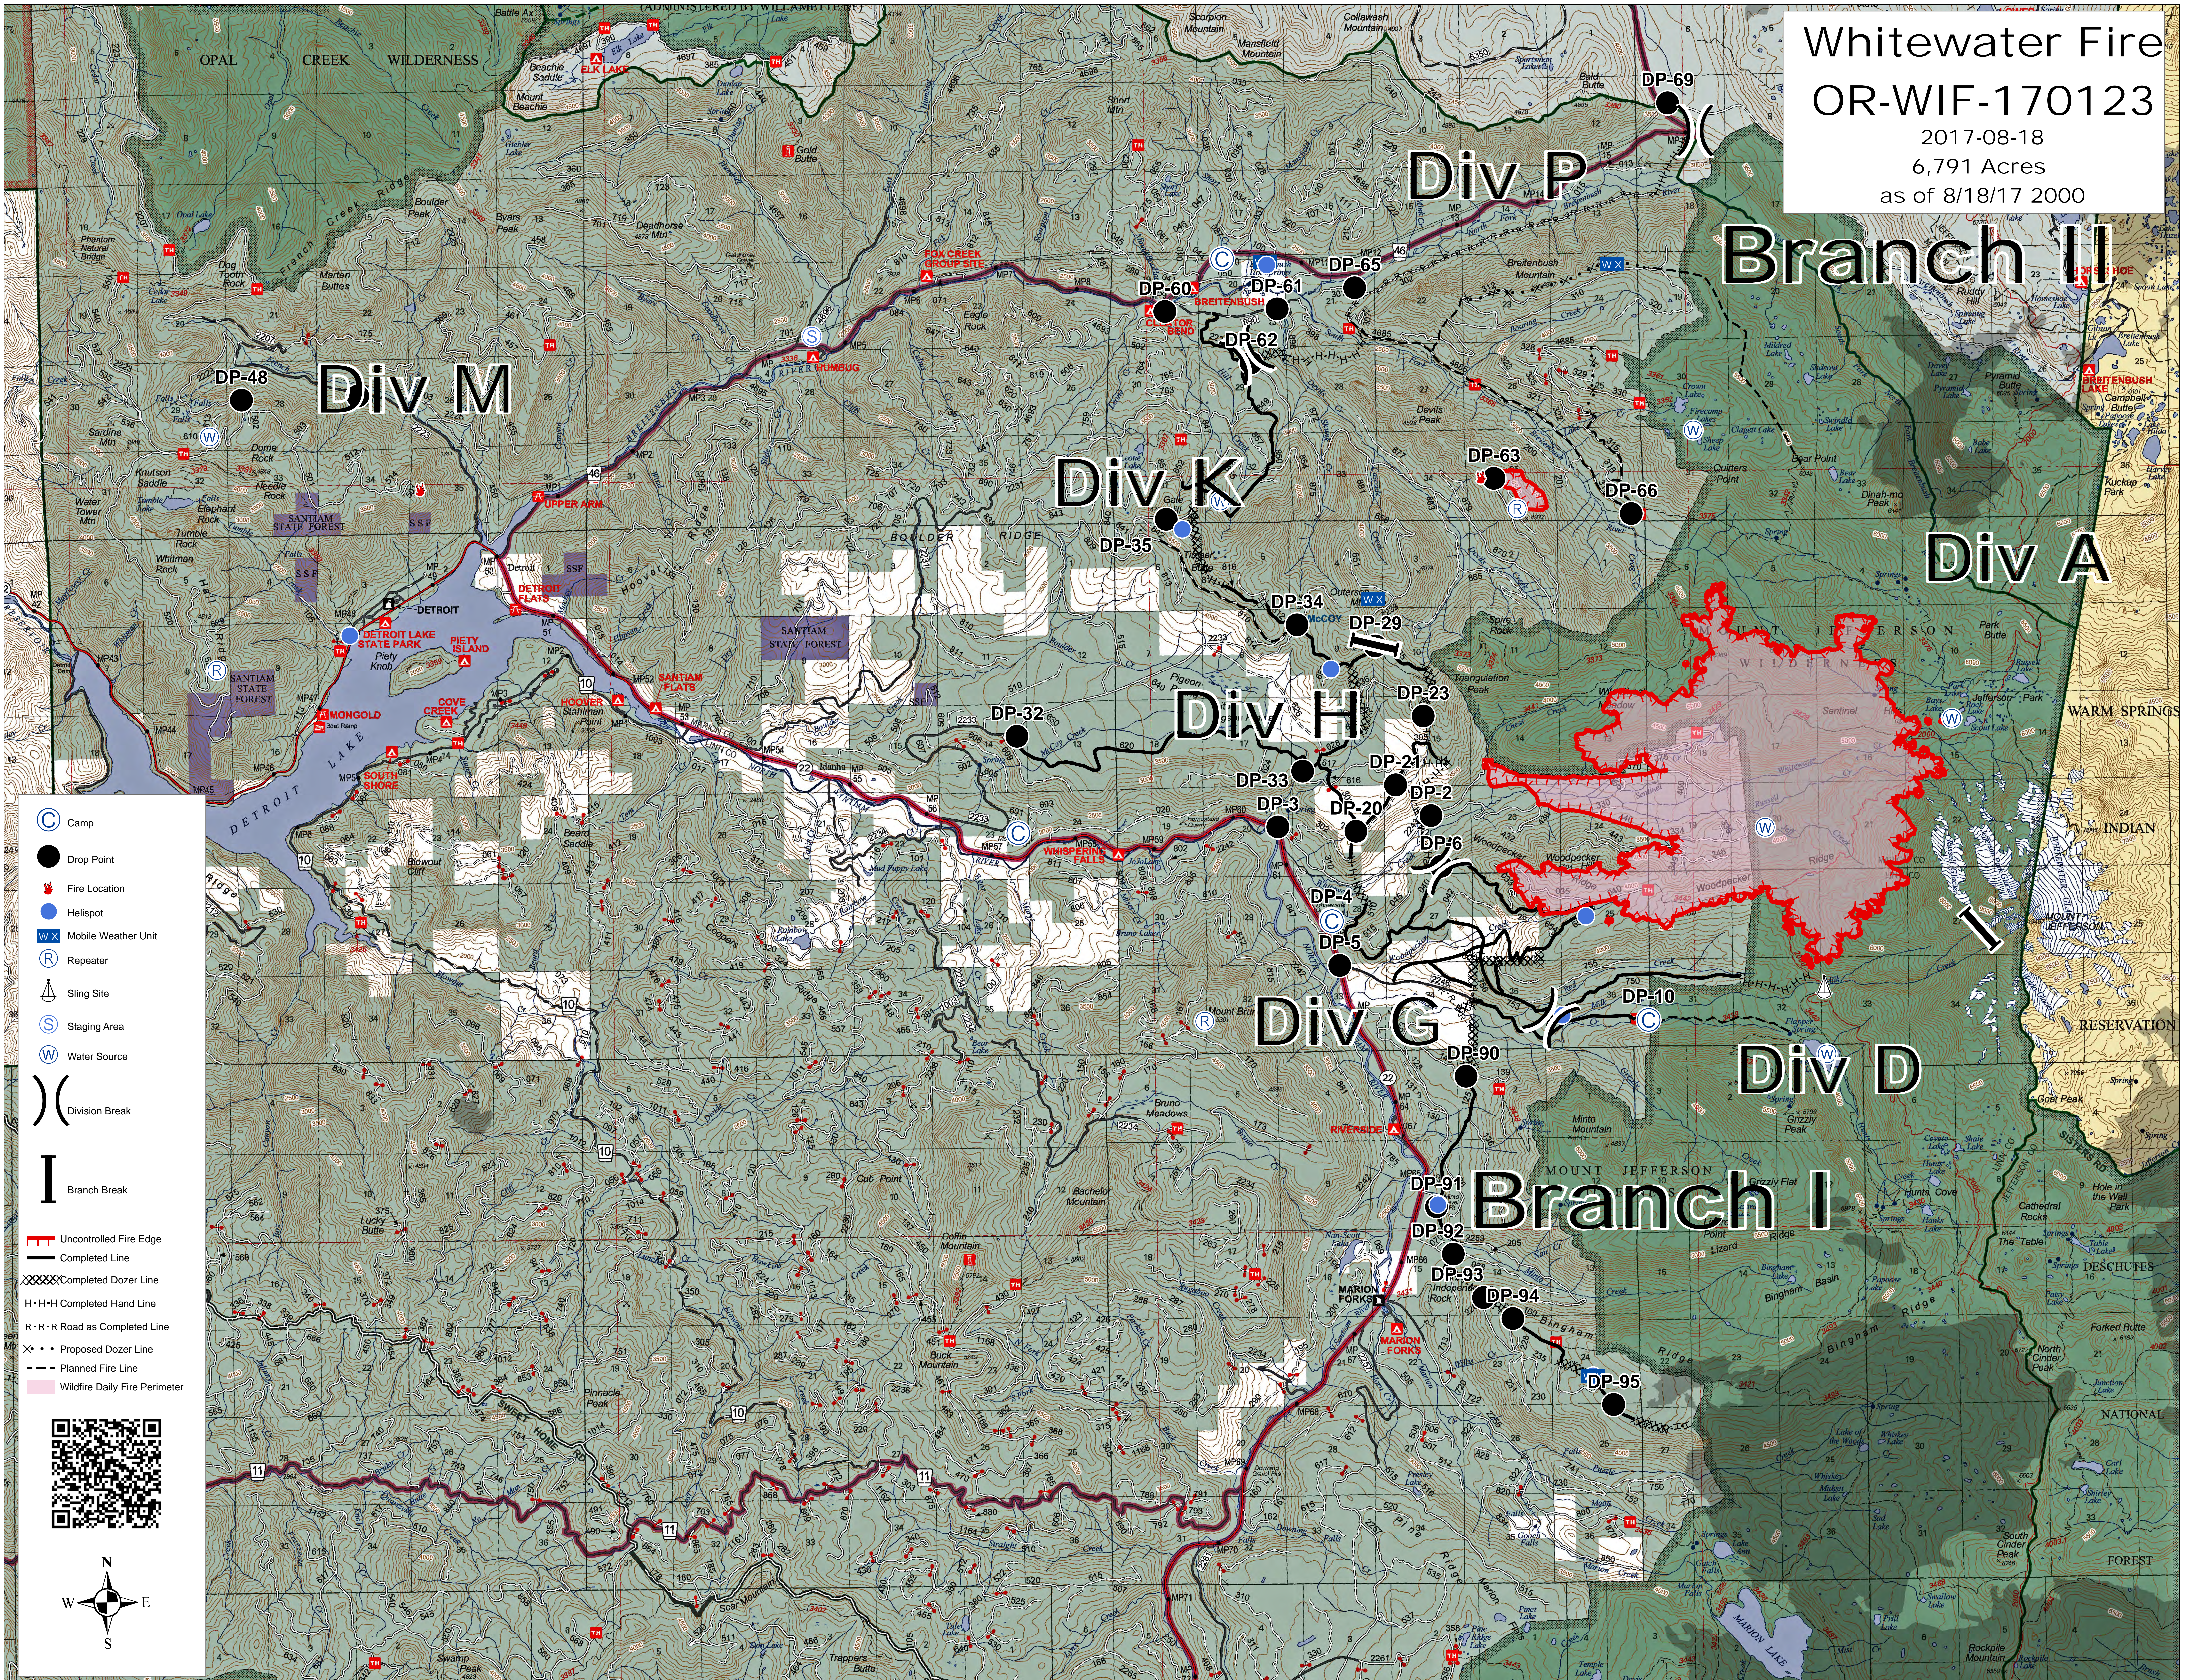

Whitewater Fire
OR-WIF-170123
2017-08-18
6,791 Acres
as of 8/18/17 2000

- C Camp
- Drop Point
- 🔥 Fire Location
- 📡 Helispot
- WX Mobile Weather Unit
- Ⓜ Repeater
- 🪂 Sling Site
- 📍 Staging Area
- 🌊 Water Source

) (Division Break

I Branch Break

- 🔴 Uncontrolled Fire Edge
- Completed Line
- XXXXX Completed Dozer Line
- H-H-H Completed Hand Line
- R-R-R Road as Completed Line
- ⋯ Proposed Dozer Line
- - - Planned Fire Line
- 🔴 Wildfire Daily Fire Perimeter