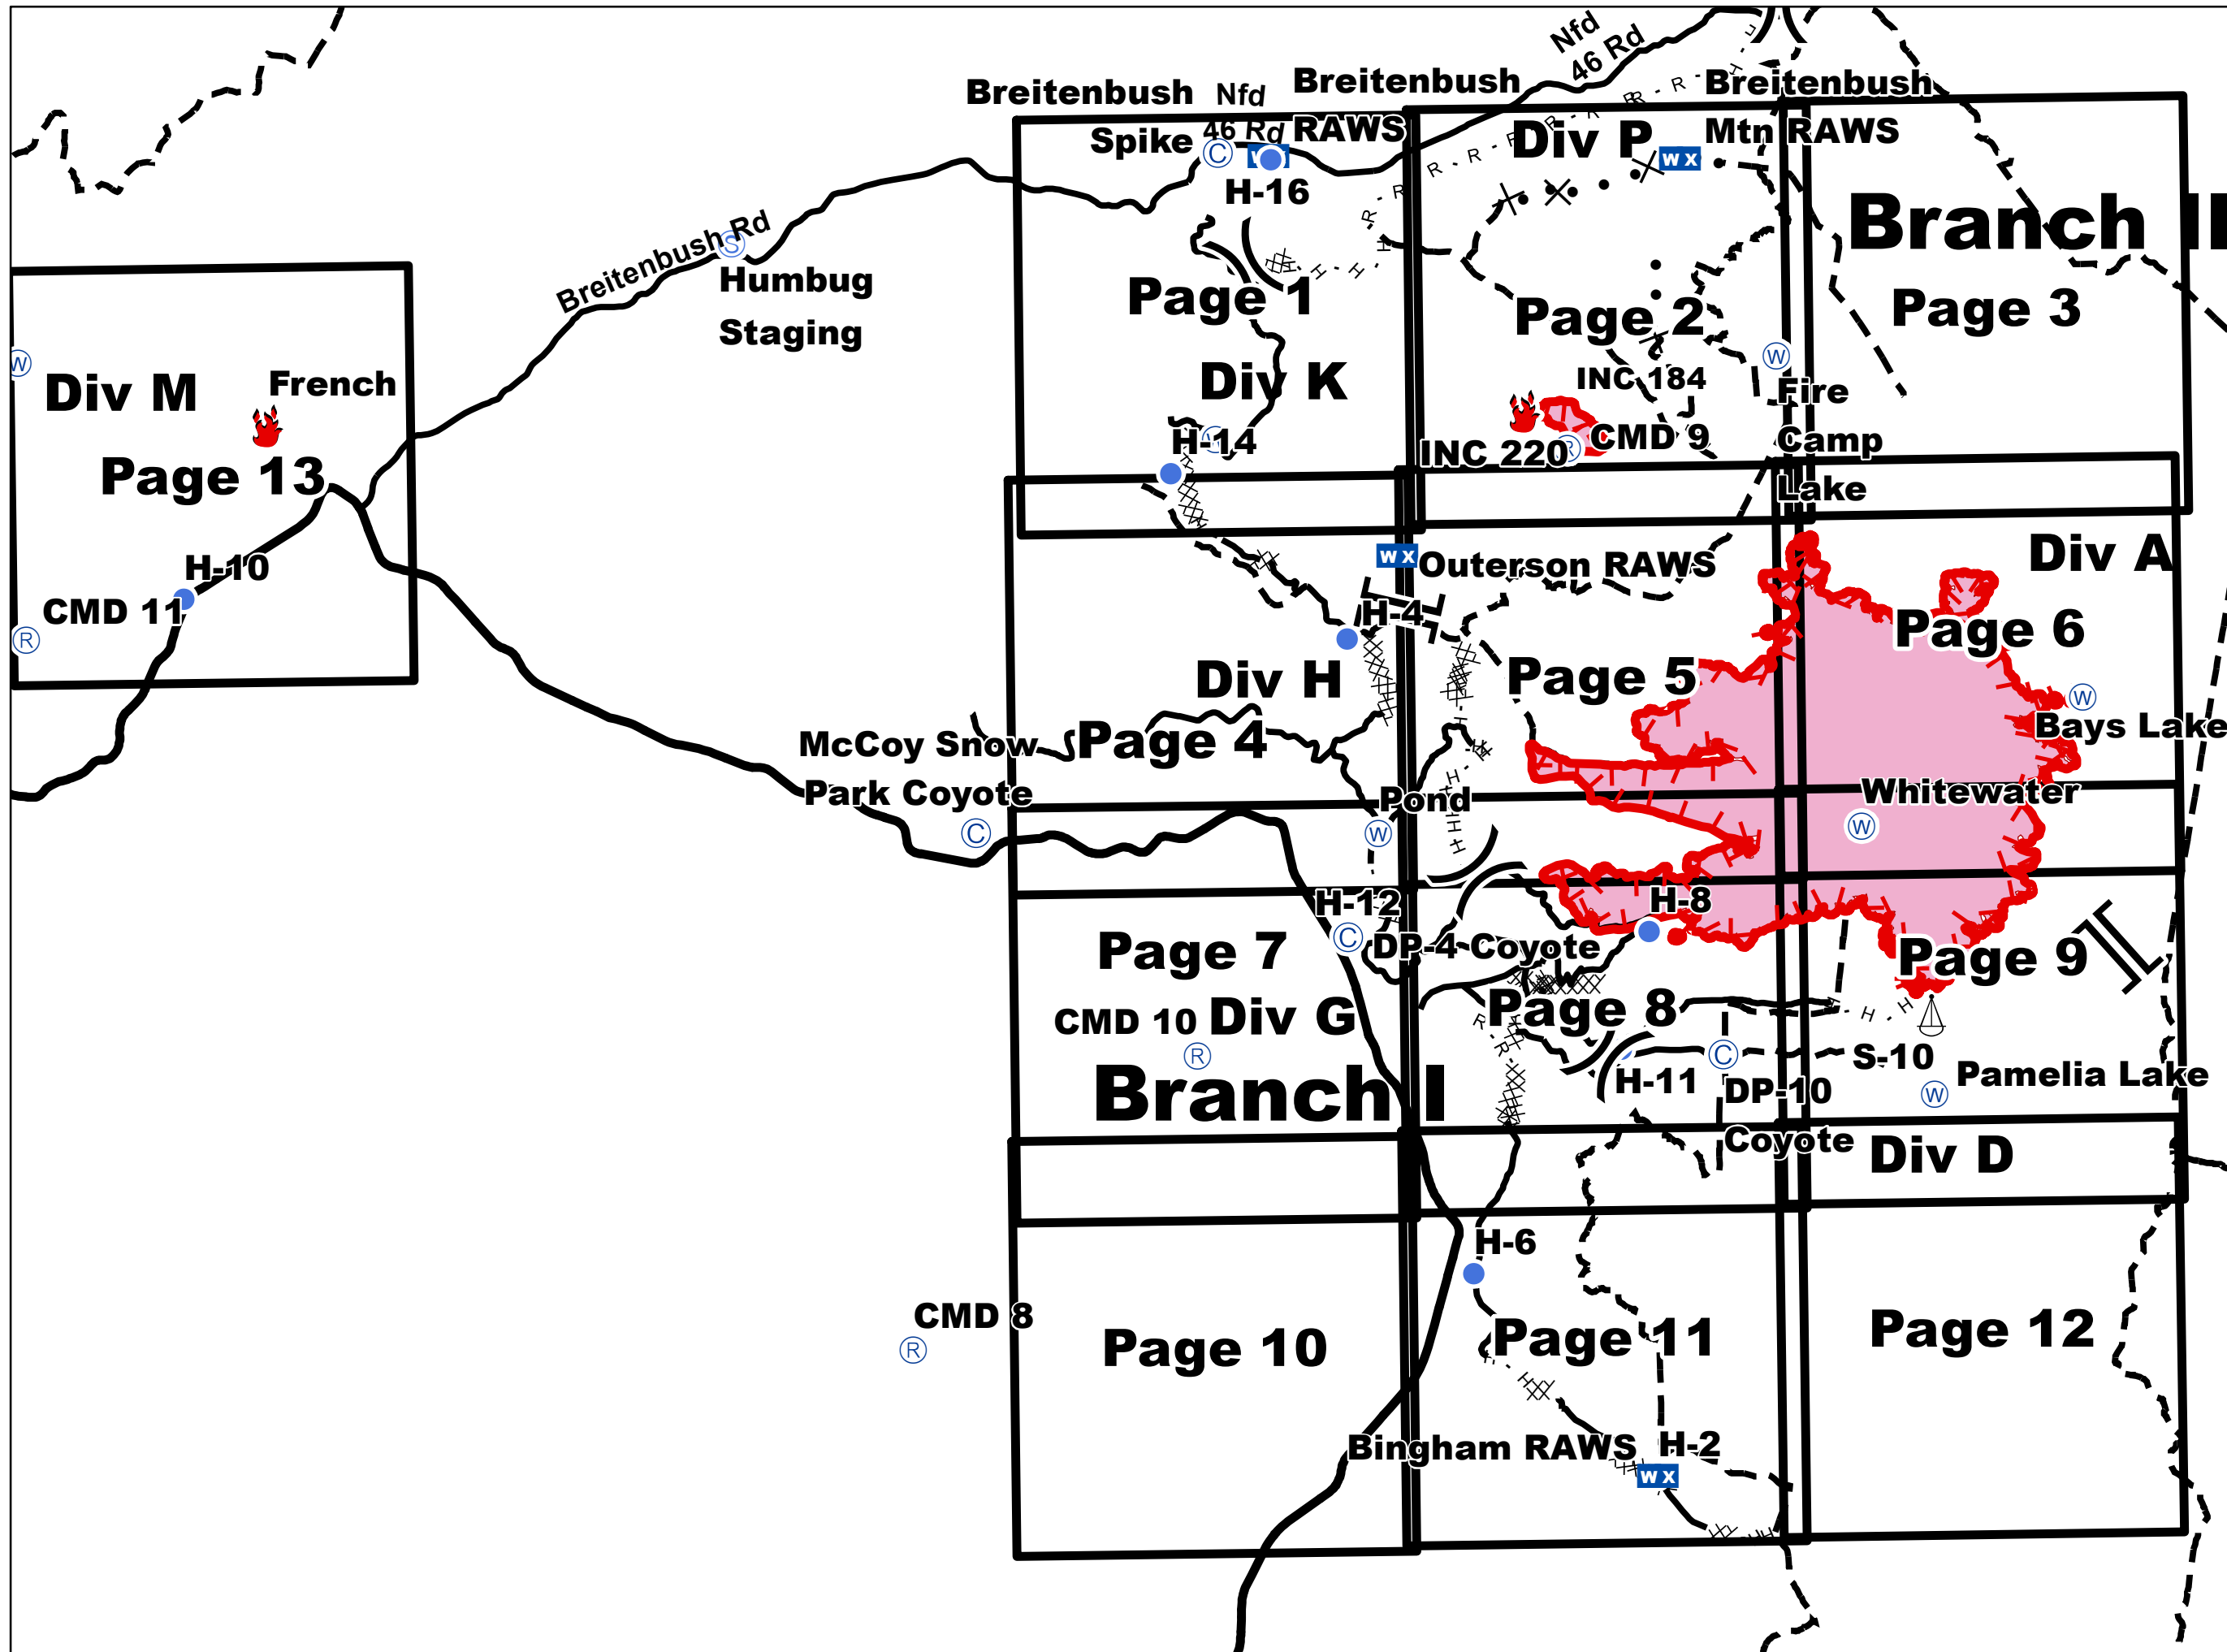

**Whitewater, French,  
Little Devil Fires  
IAP  
Legend  
8/18/2017**

- Camp
- Fire Location
- Helispot
- Mobile Weather Unit
- Repeater
- Sling Site
- Staging Area
- Water Source
- Division Break
- Branch Break
- Uncontrolled Fire Edge
- Completed Line
- Completed Dozer Line
- Completed Hand Line
- Road as Completed Line
- Proposed Dozer Line
- Planned Fire Line
- Fire Area
- Wilderness