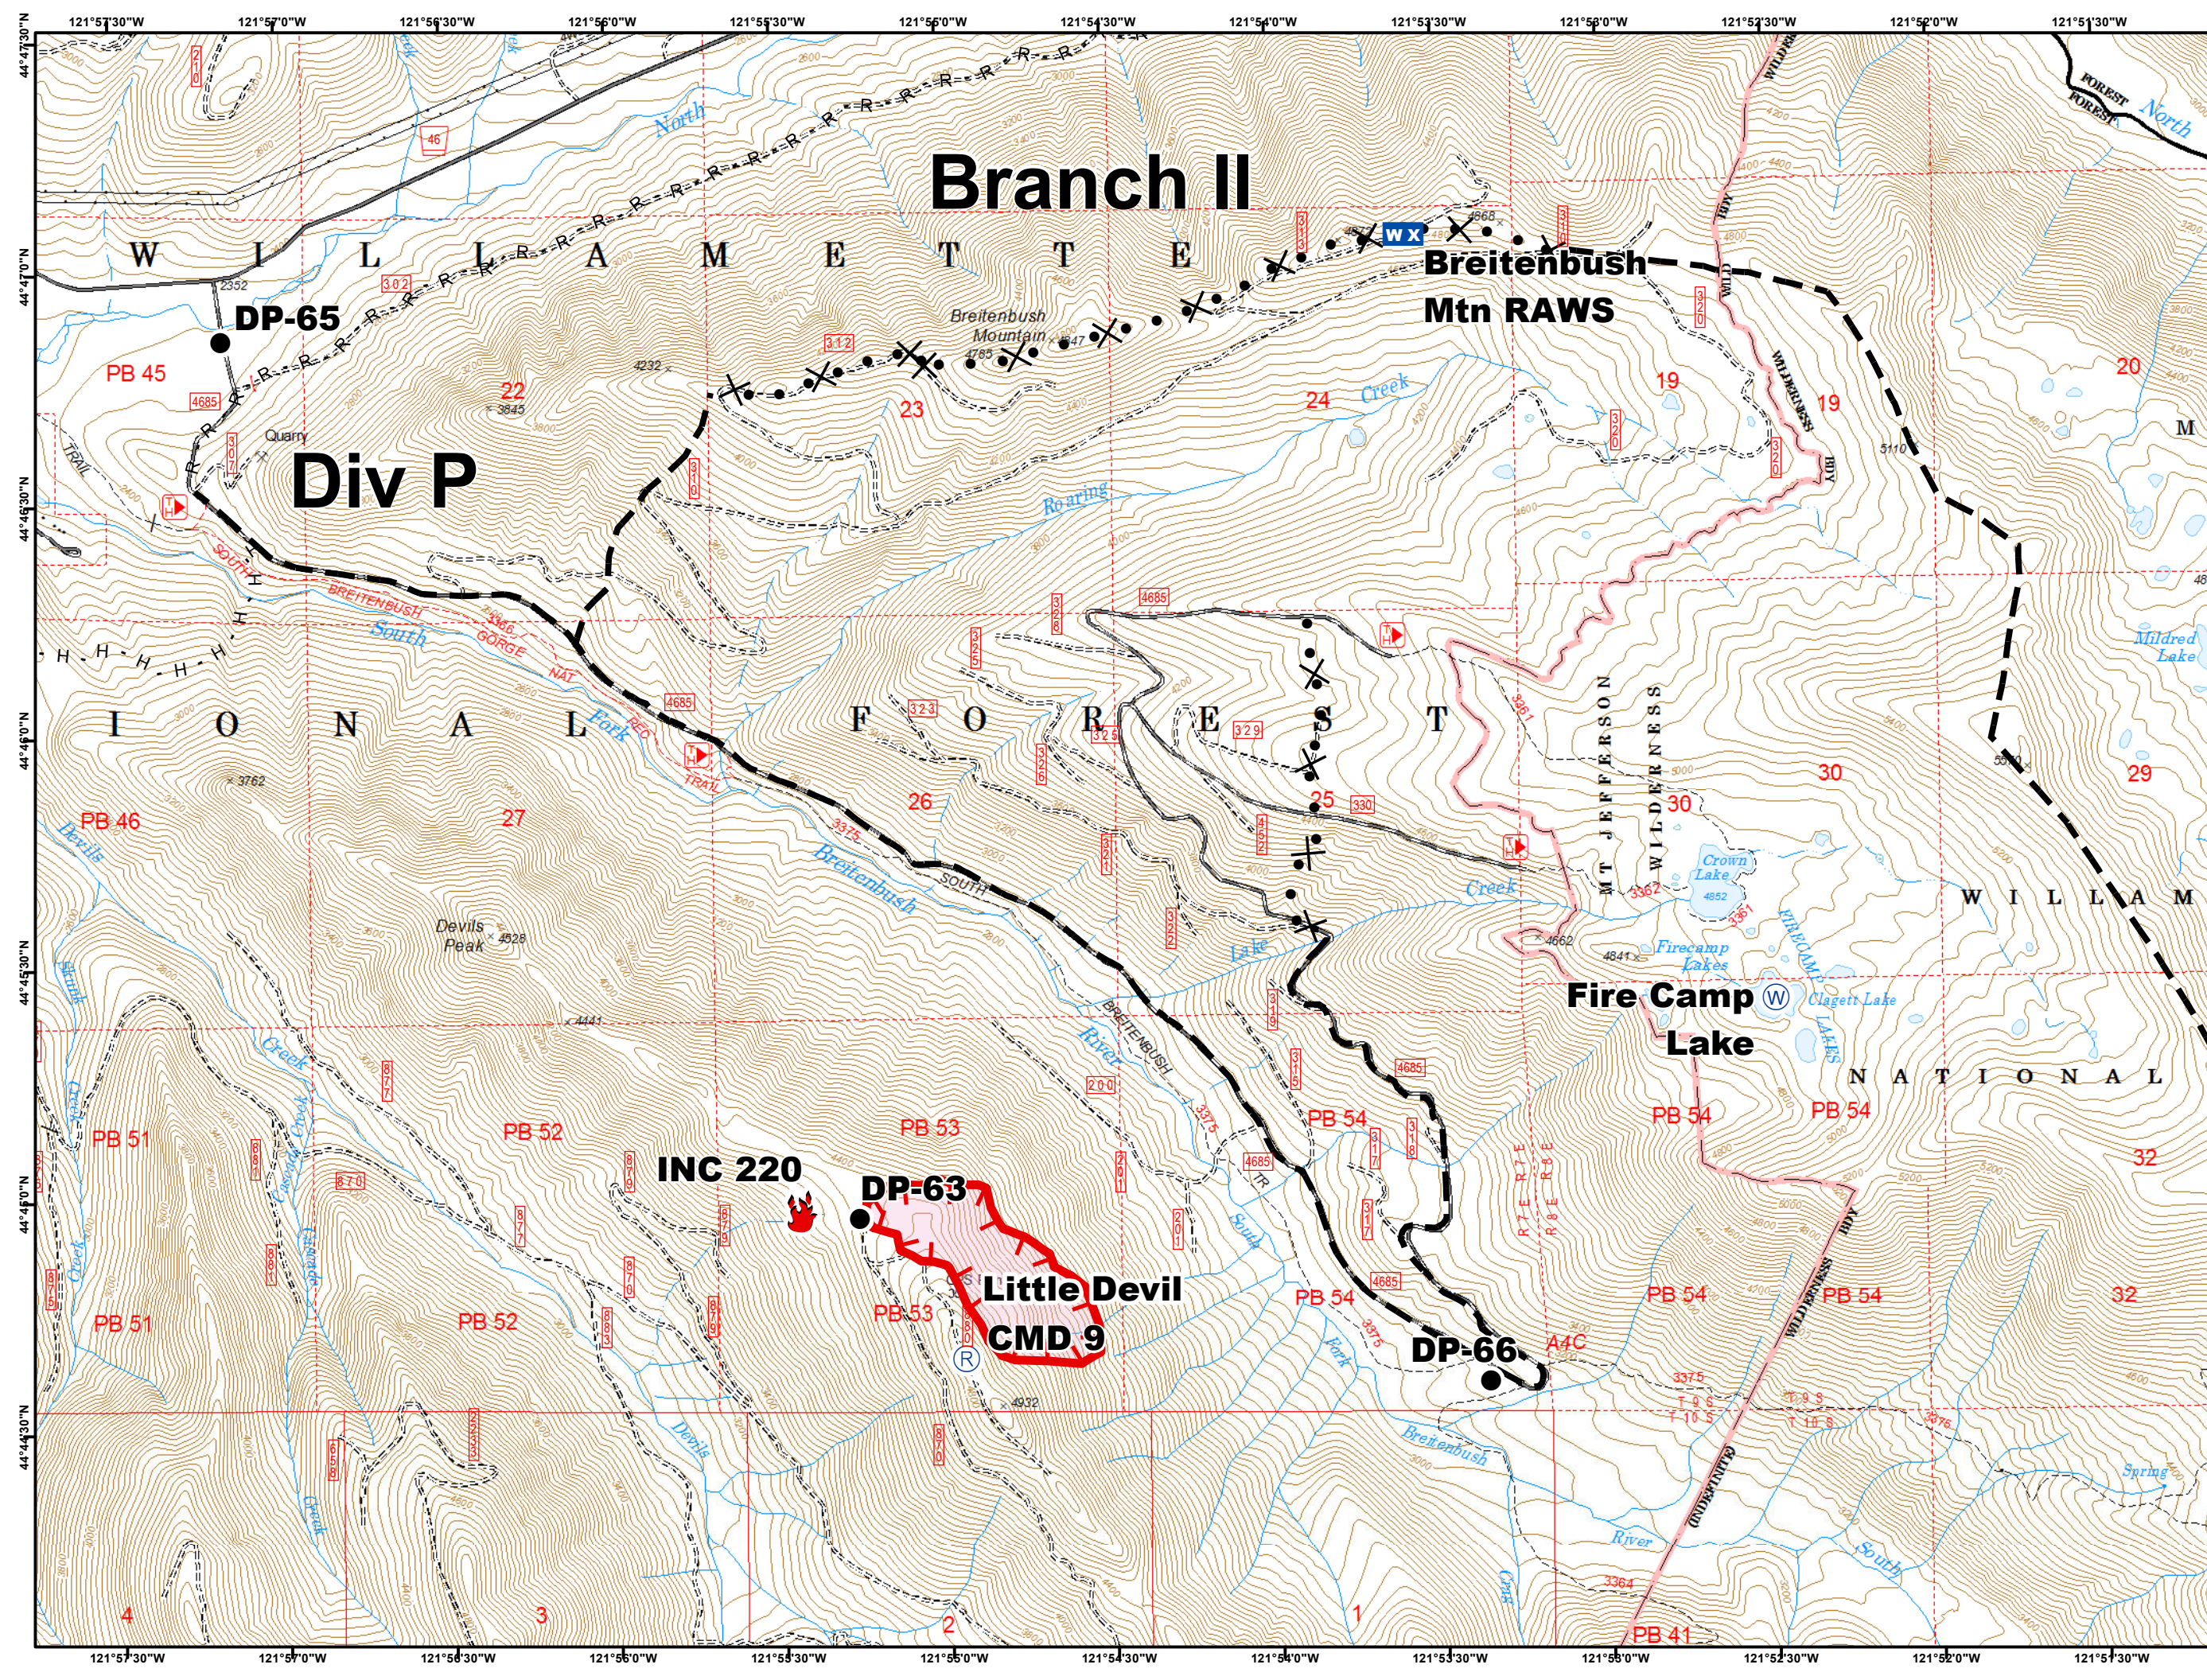

**Whitewater, French,
Little Devil Fires
IAP
Packet
8/18/2017**

- Legend**
- Drop Point
 - 🔥 Fire Location
 - WX Mobile Weather Unit
 - Ⓡ Repeater
 - Ⓜ Water Source
 - ▬ Uncontrolled Fire Edge
 - H - H Completed Hand Line
 - R - R Road as Completed Line
 - X • Proposed Dozer Line
 - ▬ Planned Fire Line
 - ▭ Fire Area