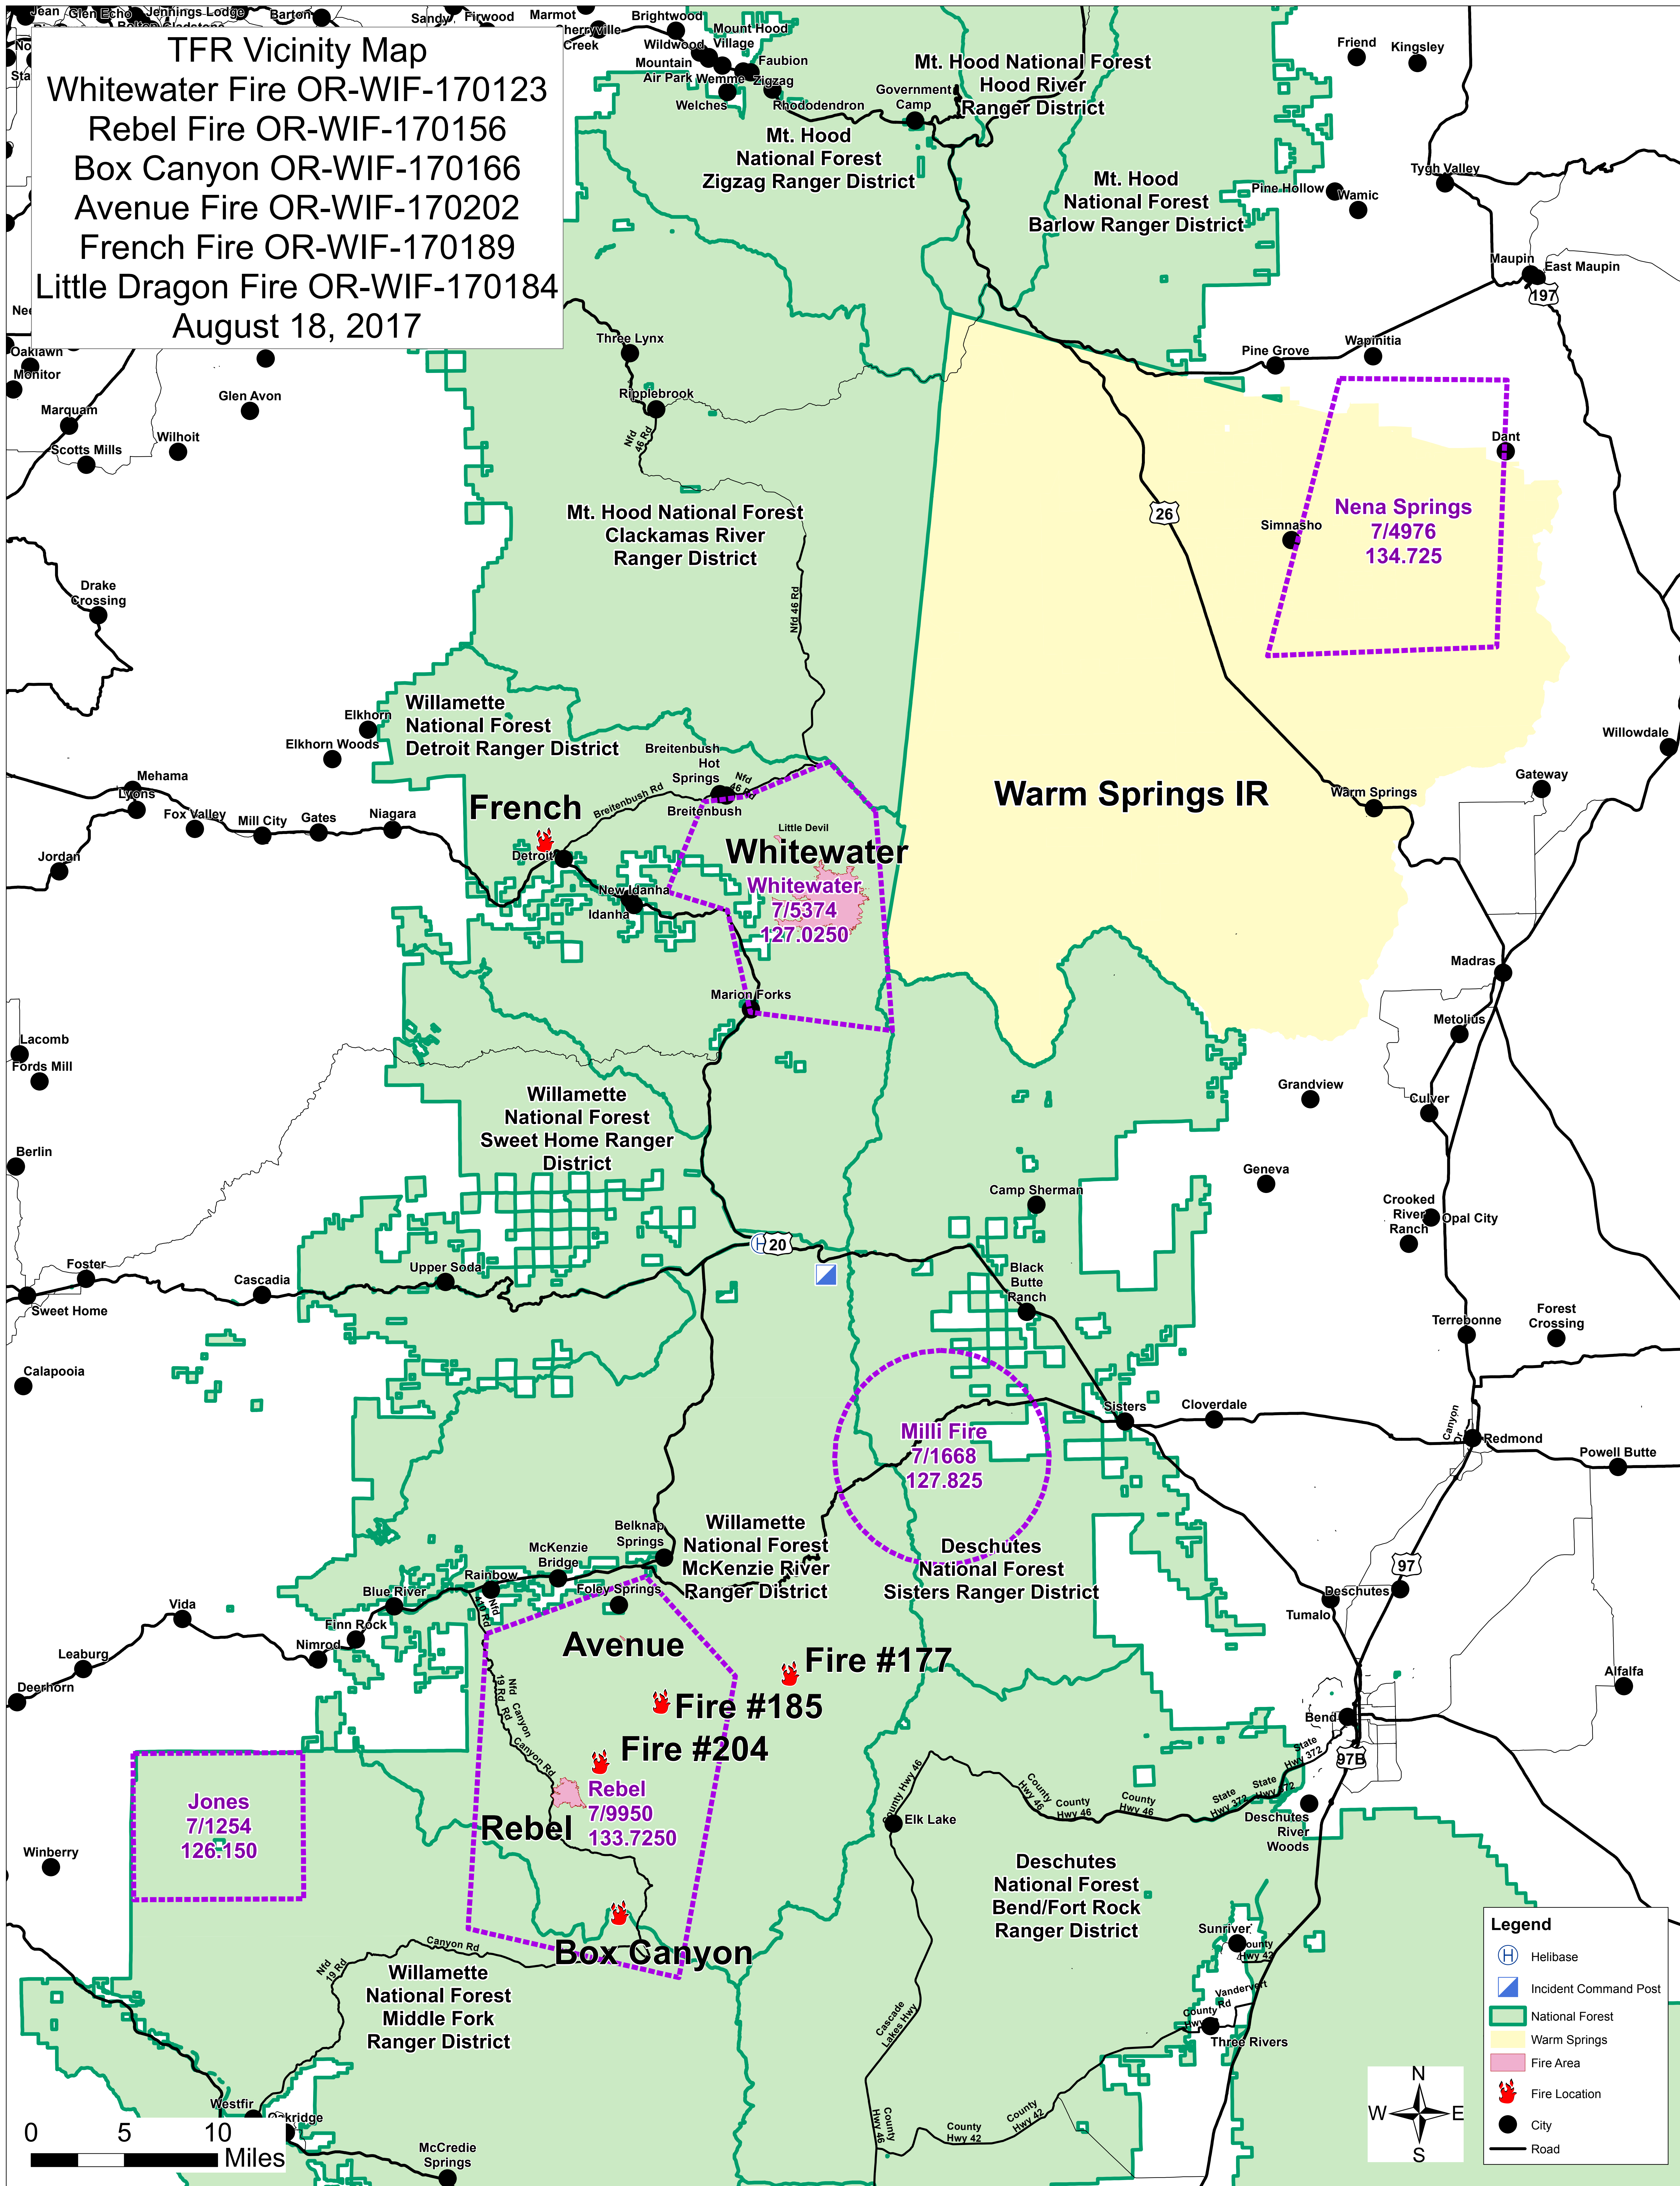

# TFR Vicinity Map

Whitewater Fire OR-WIF-170123

Rebel Fire OR-WIF-170156

Box Canyon OR-WIF-170166

Avenue Fire OR-WIF-170202

French Fire OR-WIF-170189

Little Dragon Fire OR-WIF-170184

August 18, 2017

**Legend**

- Ⓜ Helibase
- Ⓜ Incident Command Post
- 🌲 National Forest
- 🟡 Warm Springs
- 🔴 Fire Area
- 🔥 Fire Location
- City
- Road