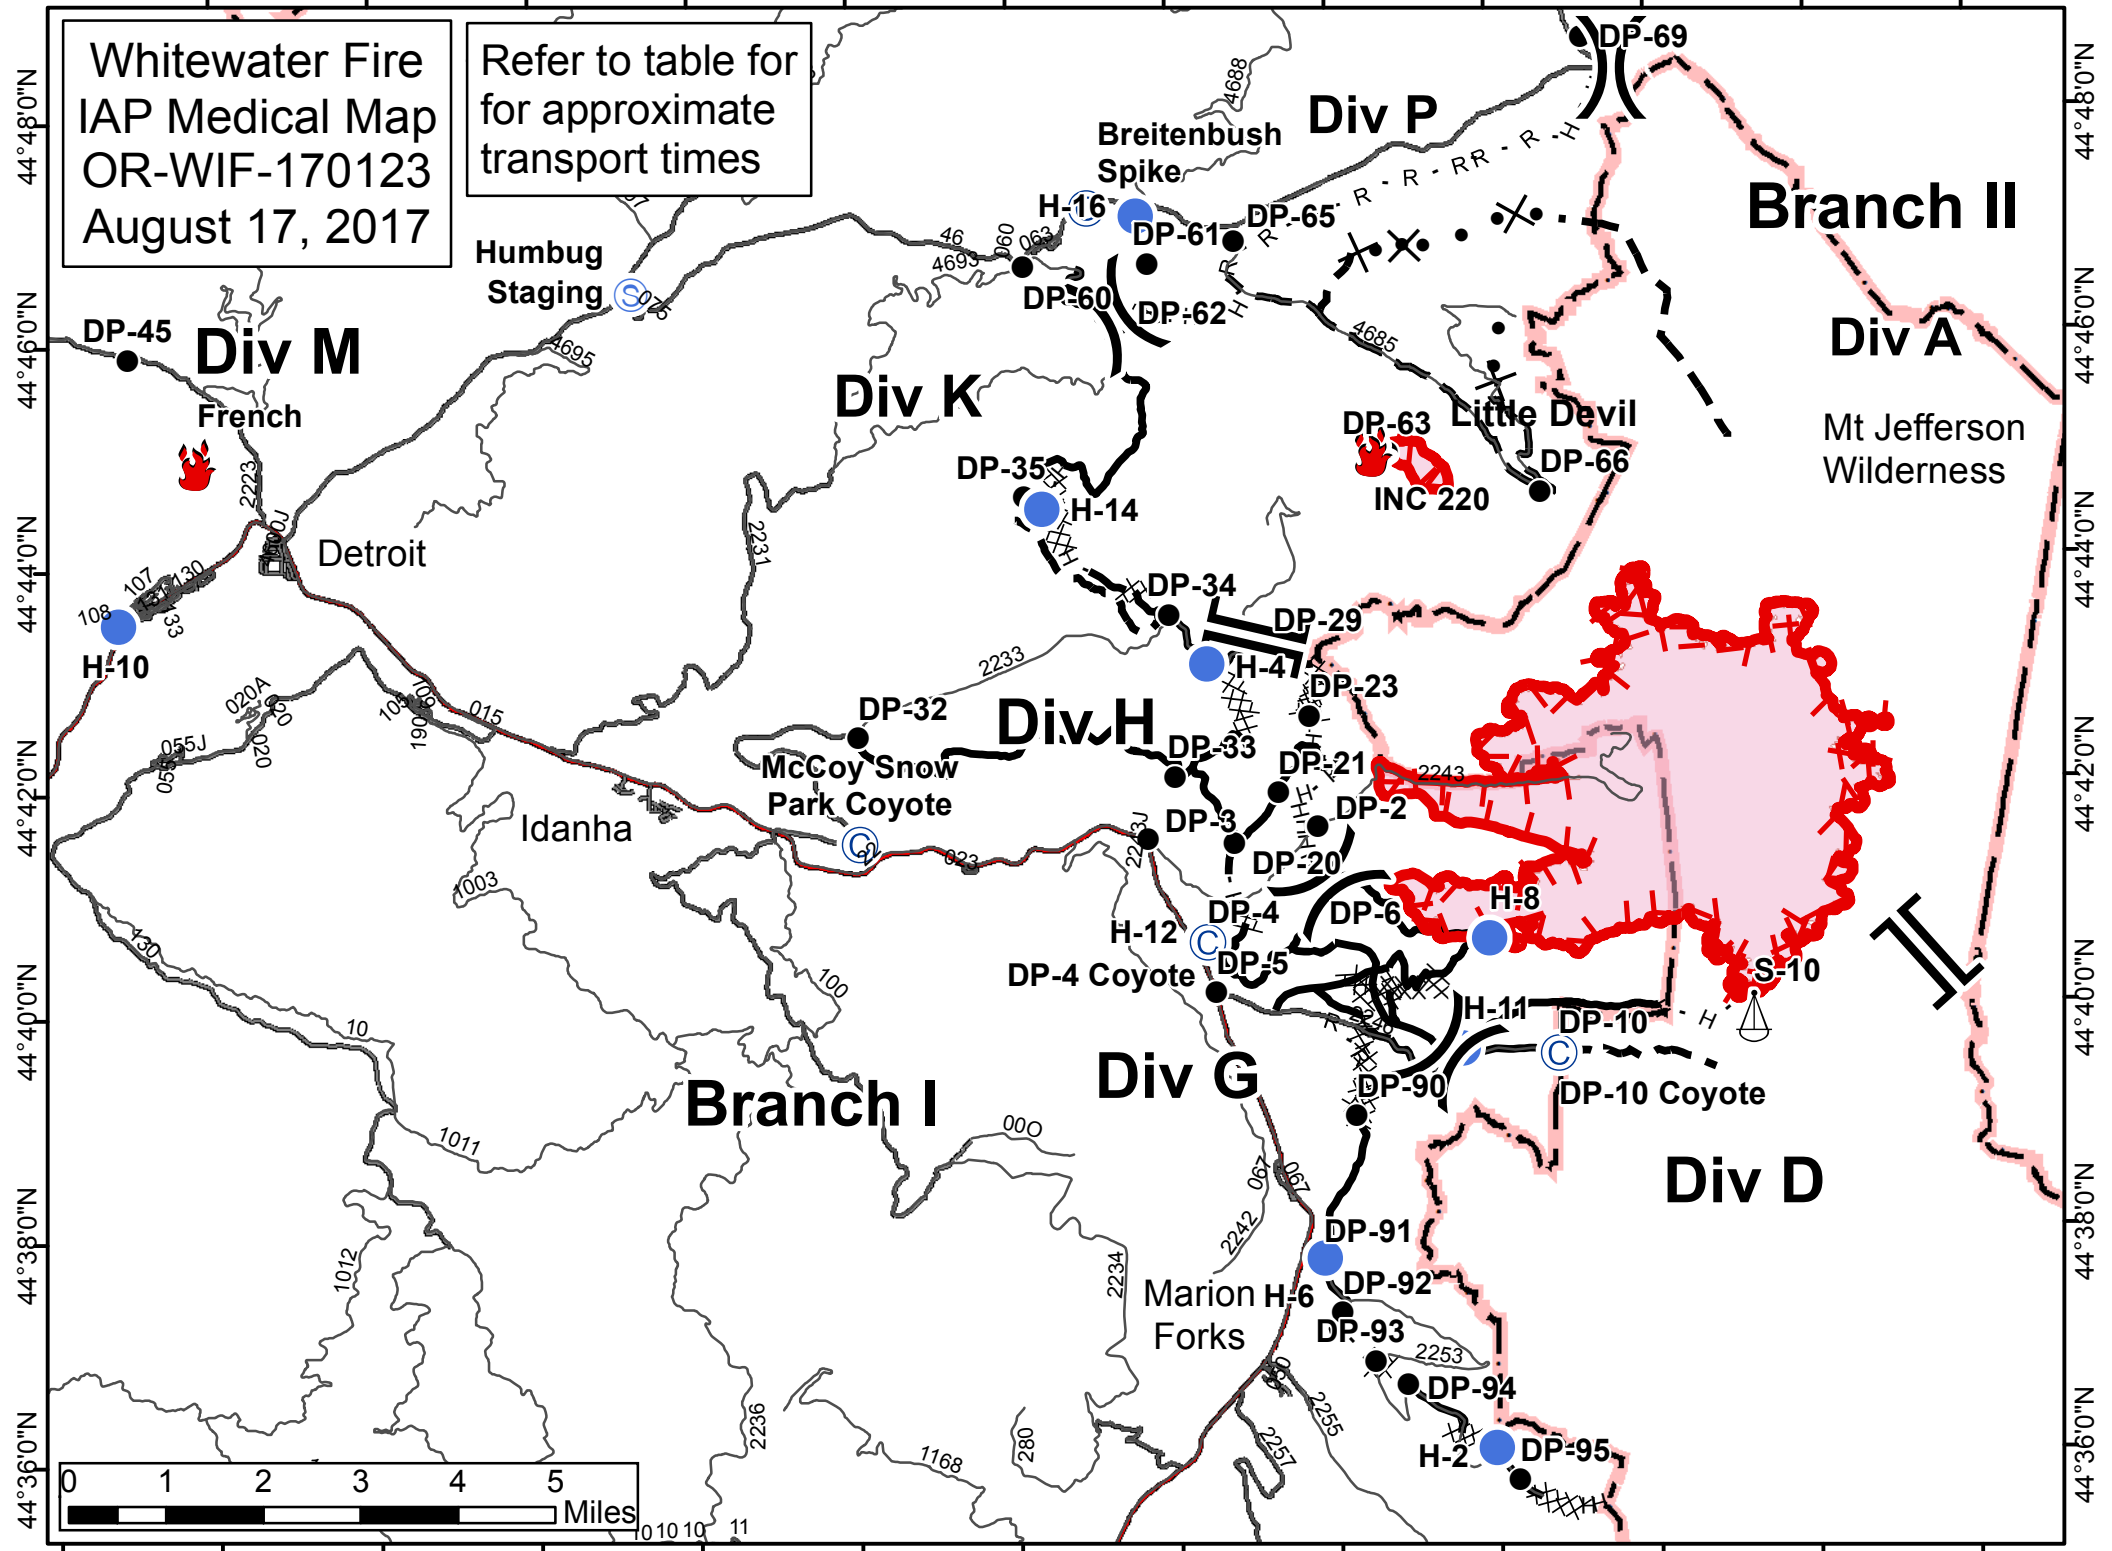

122°10'0"W 122°8'0"W 122°6'0"W 122°4'0"W 122°2'0"W 122°0'0"W 121°58'0"W 121°56'0"W 121°54'0"W 121°52'0"W 121°50'0"W 121°48'0"W

Whitewater Fire  
IAP Medical Map  
OR-WIF-170123  
August 17, 2017

Refer to table for  
for approximate  
transport times

122°12'0"W 122°10'0"W 122°8'0"W 122°6'0"W 122°4'0"W 122°2'0"W 122°0'0"W 121°58'0"W 121°56'0"W 121°54'0"W 121°52'0"W 121°50'0"W 121°48'0"W