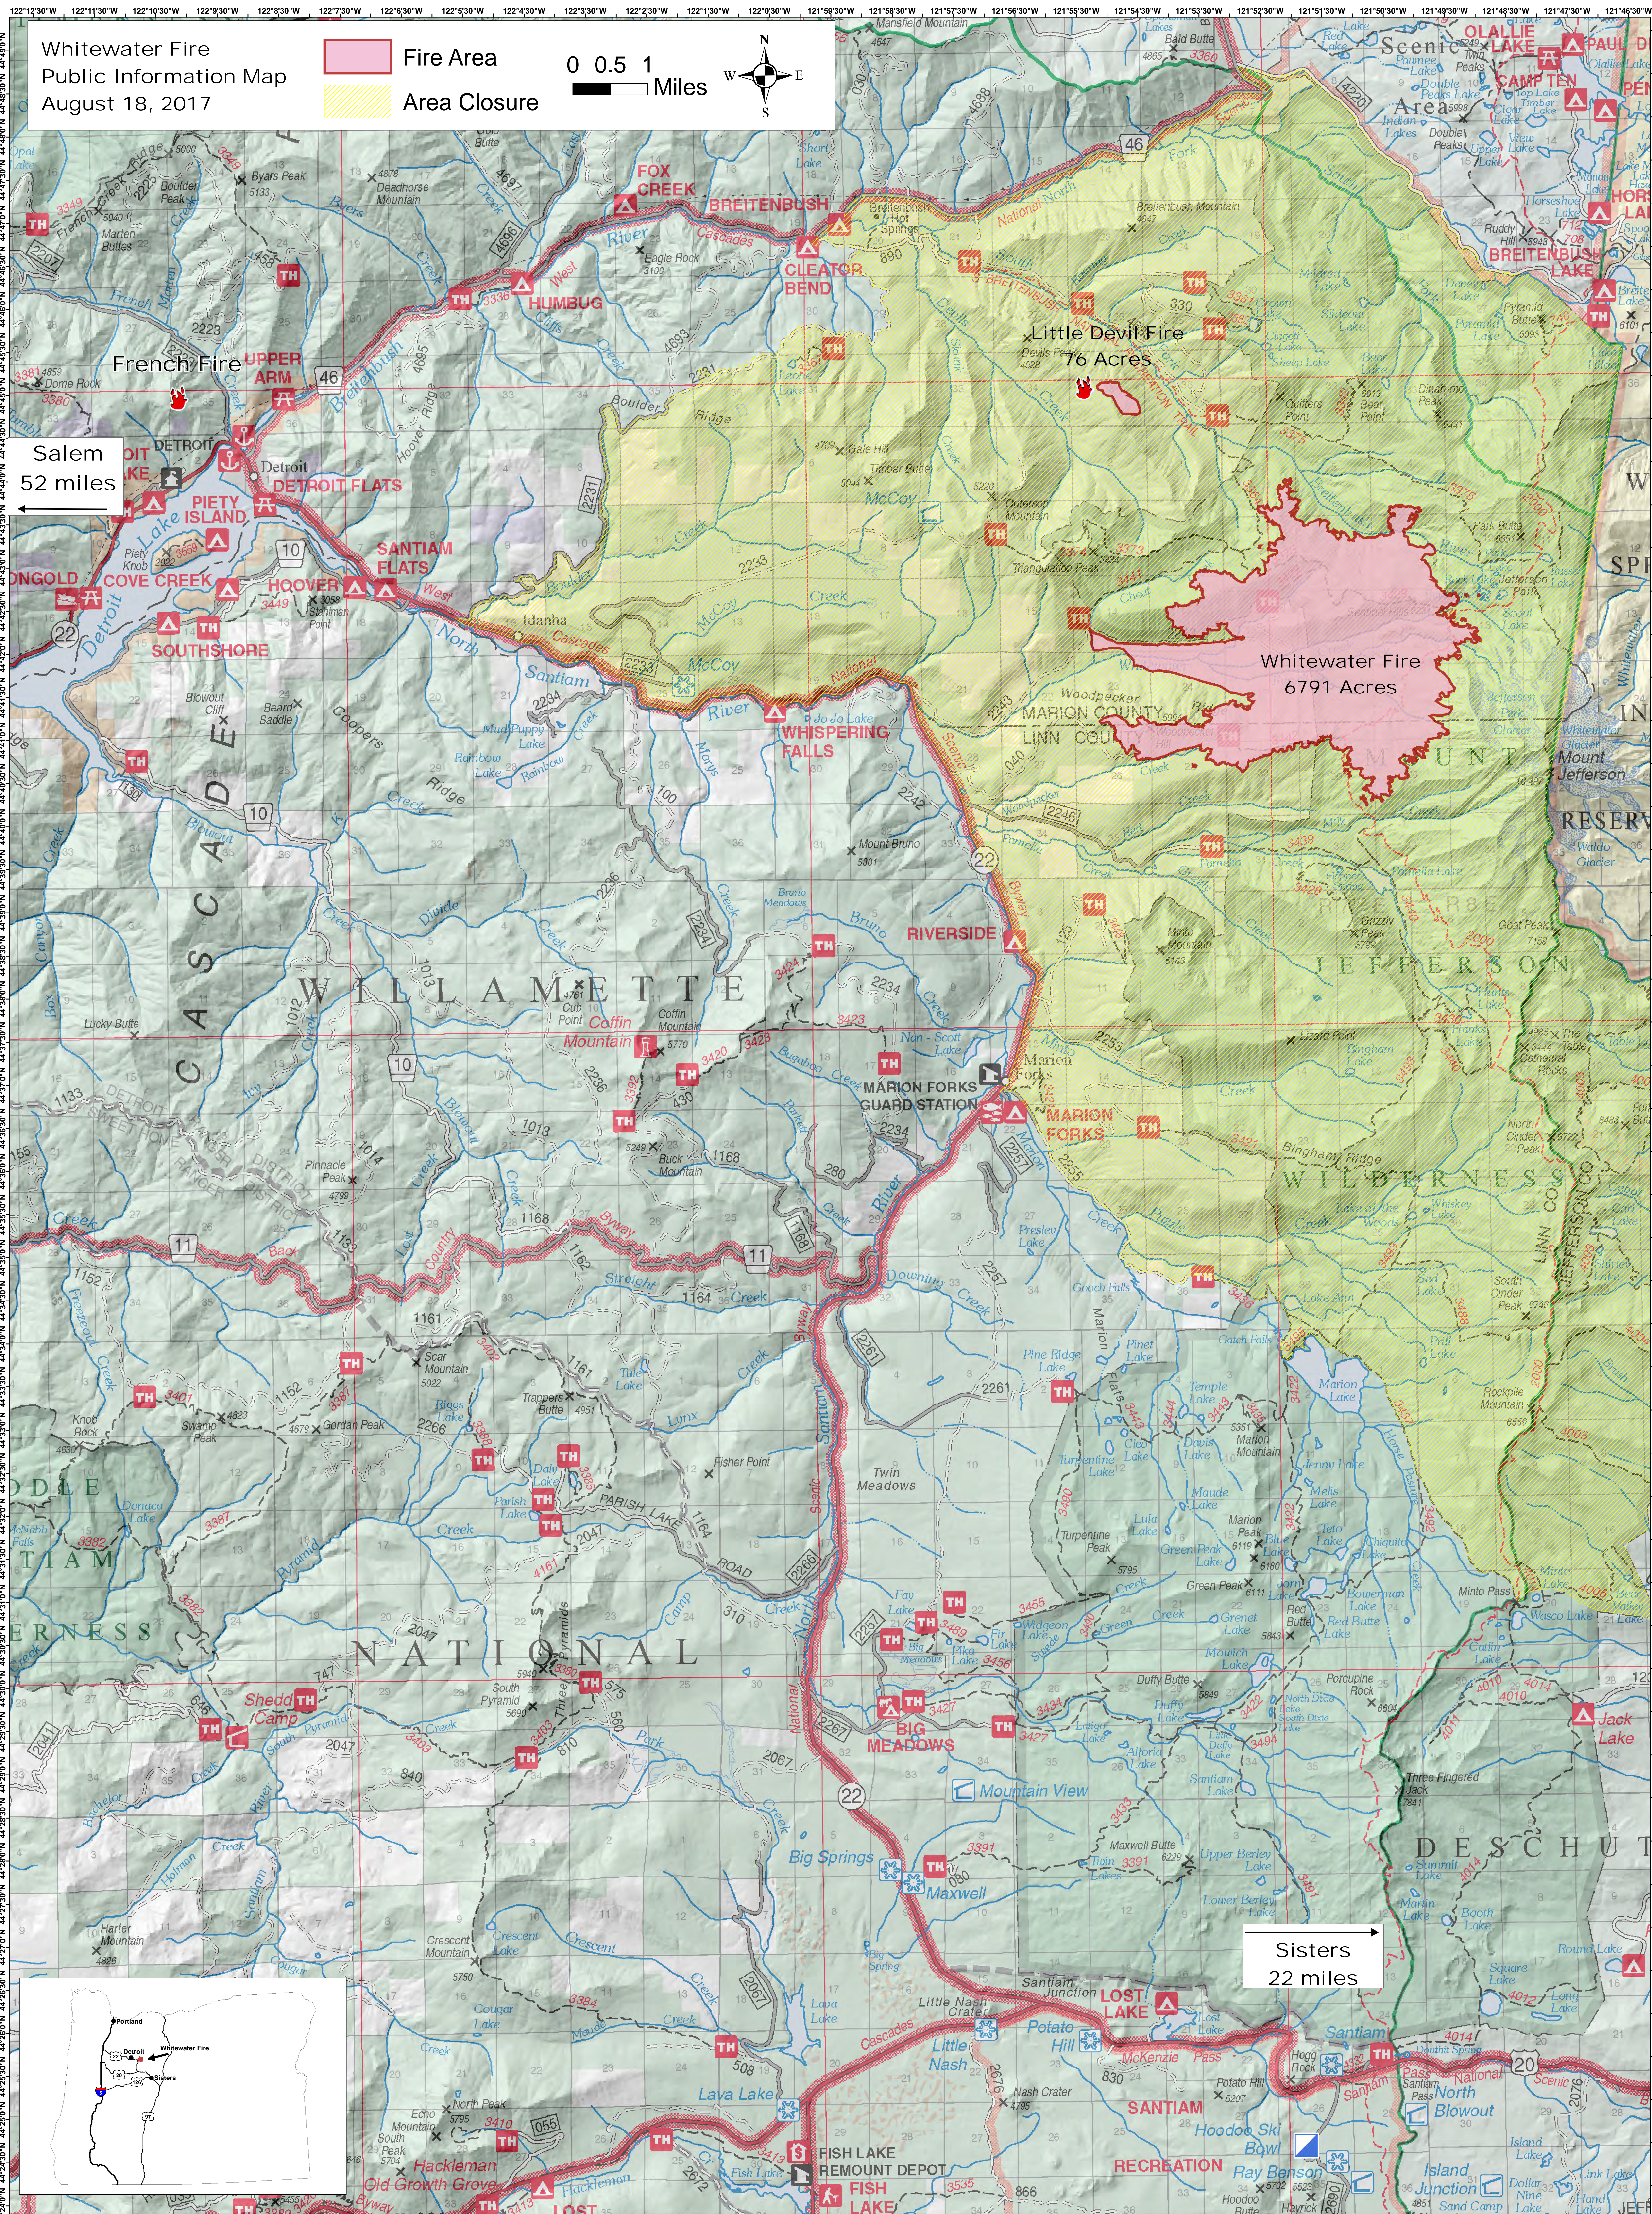

Whitewater Fire
Public Information Map
August 18, 2017

Fire Area
Area Closure

0 0.5 1
Miles

Salem
52 miles

Whitewater Fire
6791 Acres

Sisters
22 miles