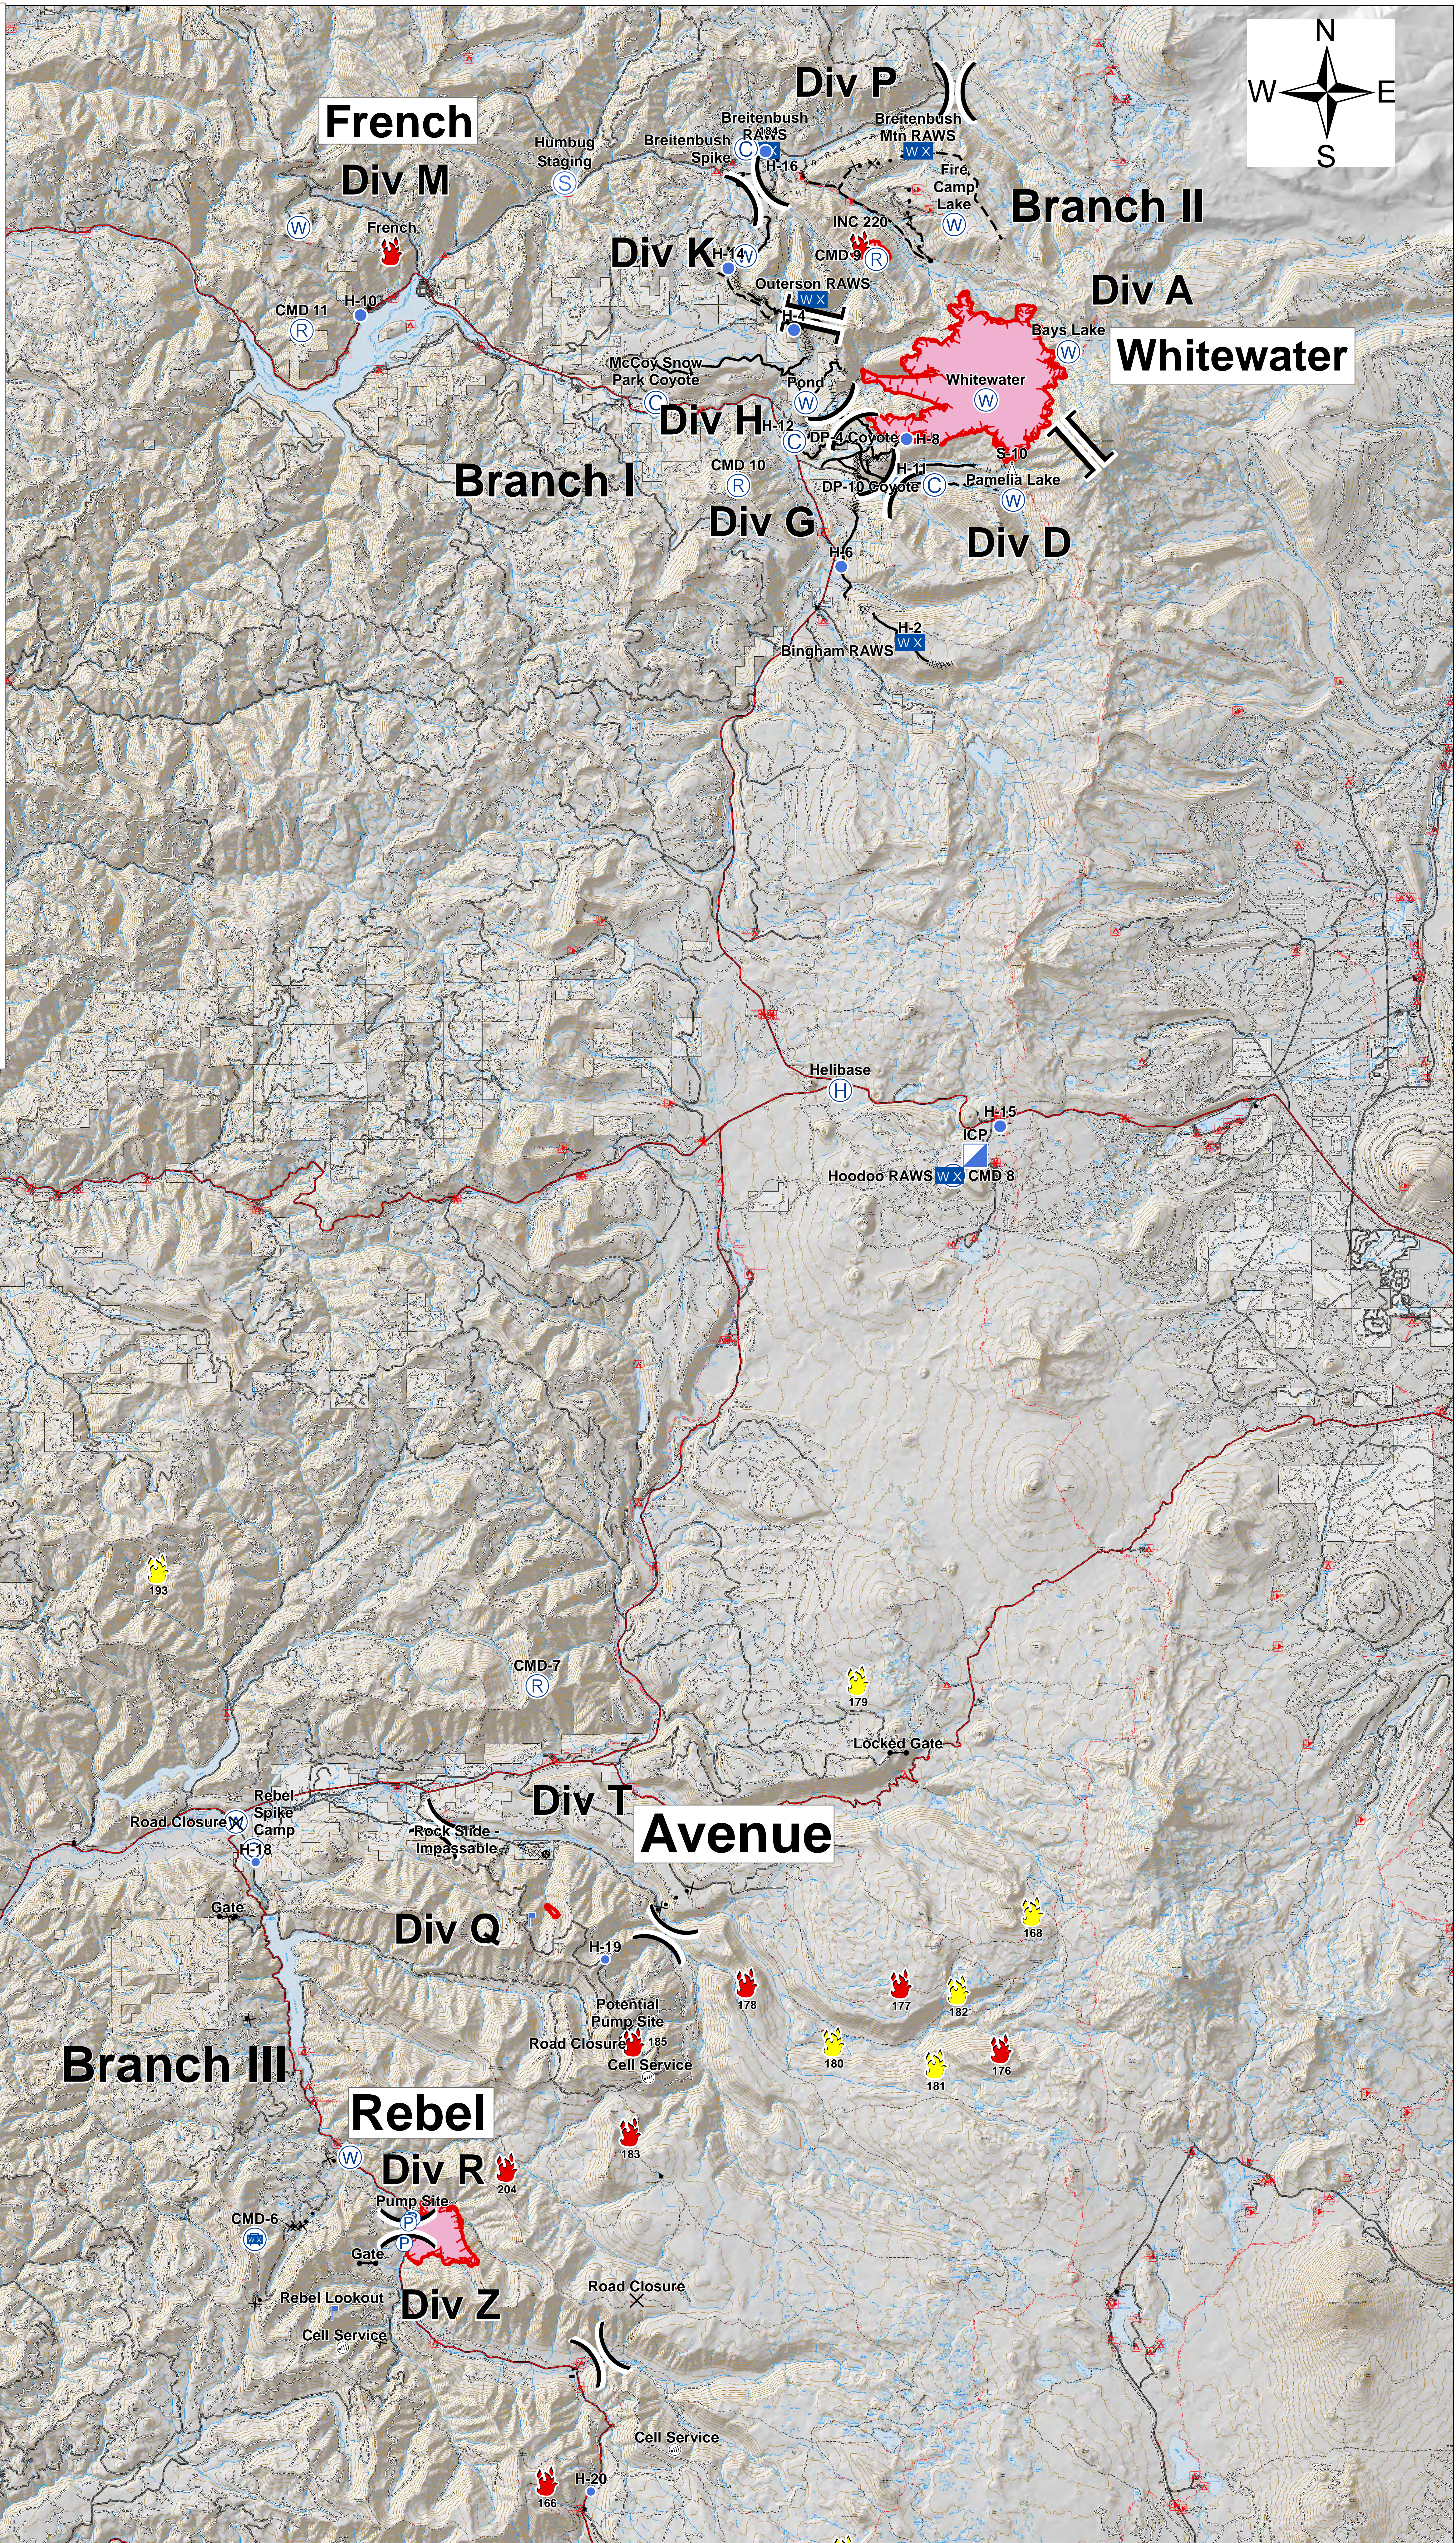

# Whitewater & Rebel Fires Vicinity Map OR-WIF August 18, 2017

- Camp
- Fire Location
- Helibase
- Helispot
- Incident Command Post
- Mobile Weather Unit
- Repeater
- Sling Site
- Staging Area
- Water Source

Division Break

Branch Break

- Uncontrolled Fire Edge
- Completed Line
- Completed Dozer Line
- Completed Hand Line
- Road as Completed Line
- Proposed Dozer Line
- Planned Fire Line
- Wildfire Daily Fire Perimeter

0 2.5 5  
Miles

**Whitewater - 6,791 acres**  
**Little Devil - 76 acres**  
**French - 1 acre**  
**Rebel - 1051 acres**  
**Avenue - 14 acres**