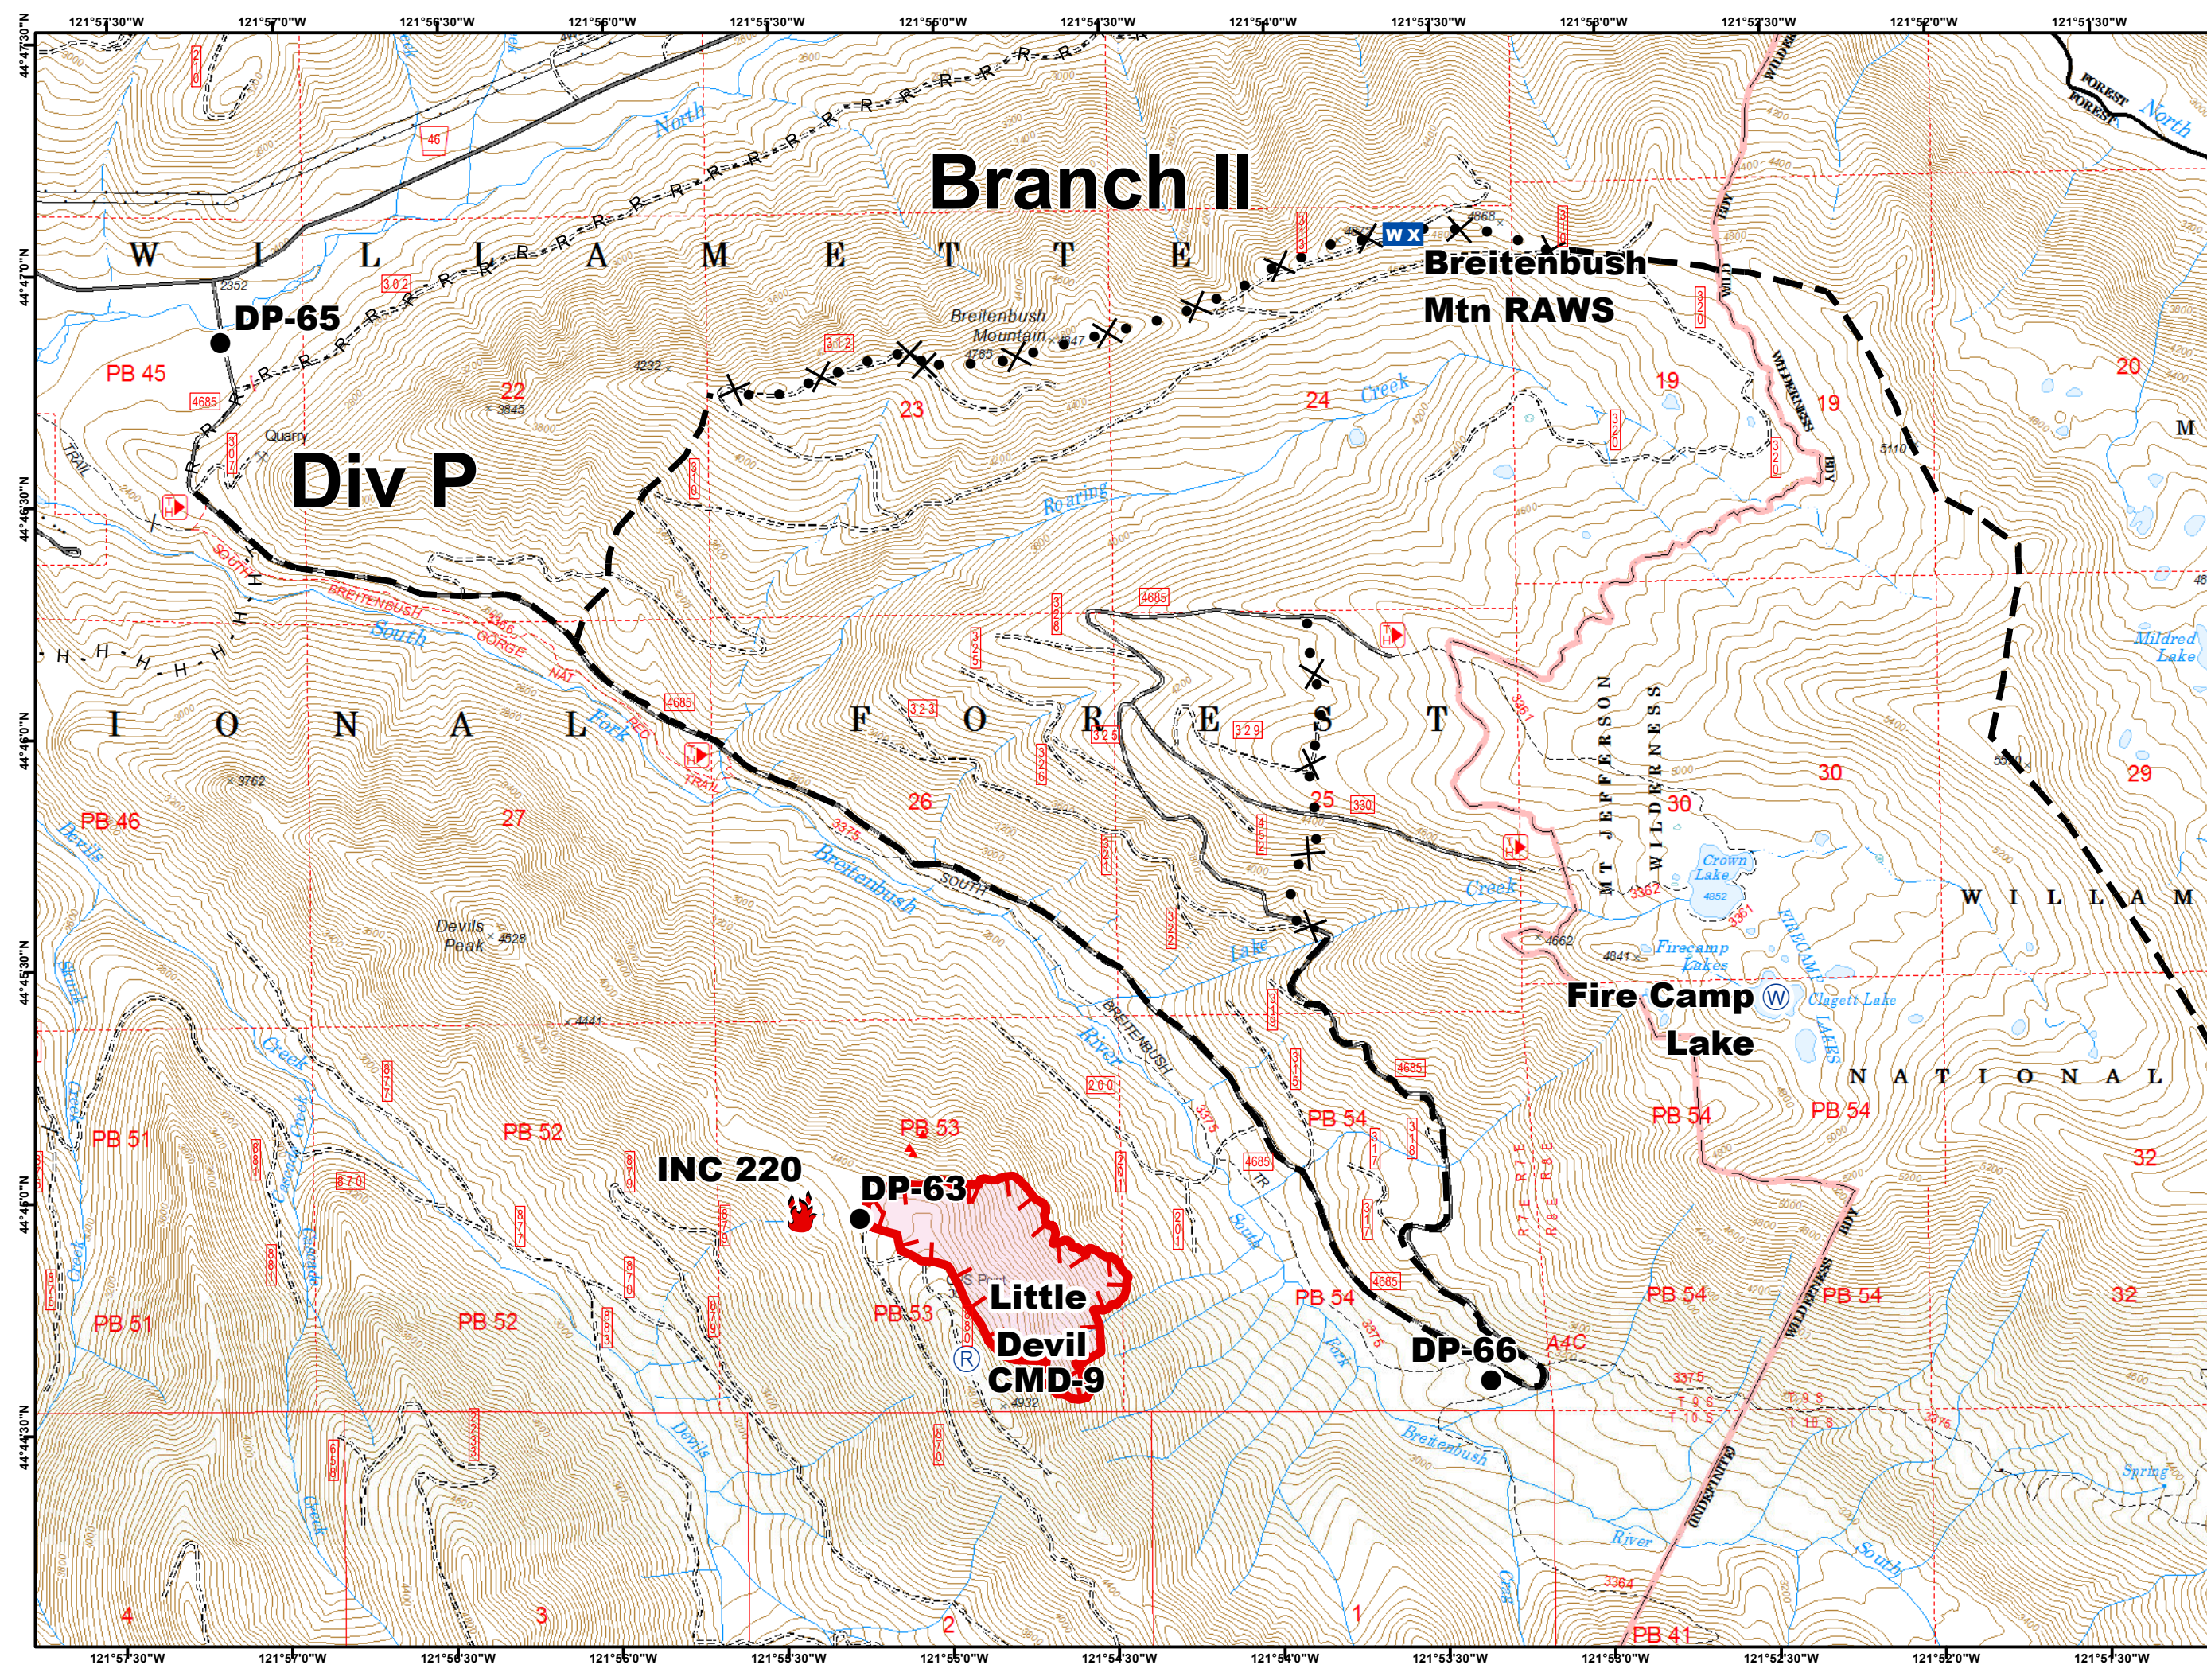

**Whitewater, French,
Little Devil Fires
IAP
Packet
8/19/2017**

Legend

- Drop Point
- 🔥 Fire Location
- ▲ IR Isolated Heat Source
- WX Mobile Weather Unit
- Ⓡ Repeater
- Ⓜ Water Source
- ▬ Uncontrolled Fire Edge
- H - H Completed Hand Line
- R - R Road as Completed Line
- ⊗ • Proposed Dozer Line
- Planned Fire Line
- ▭ Fire Area

1:24,000