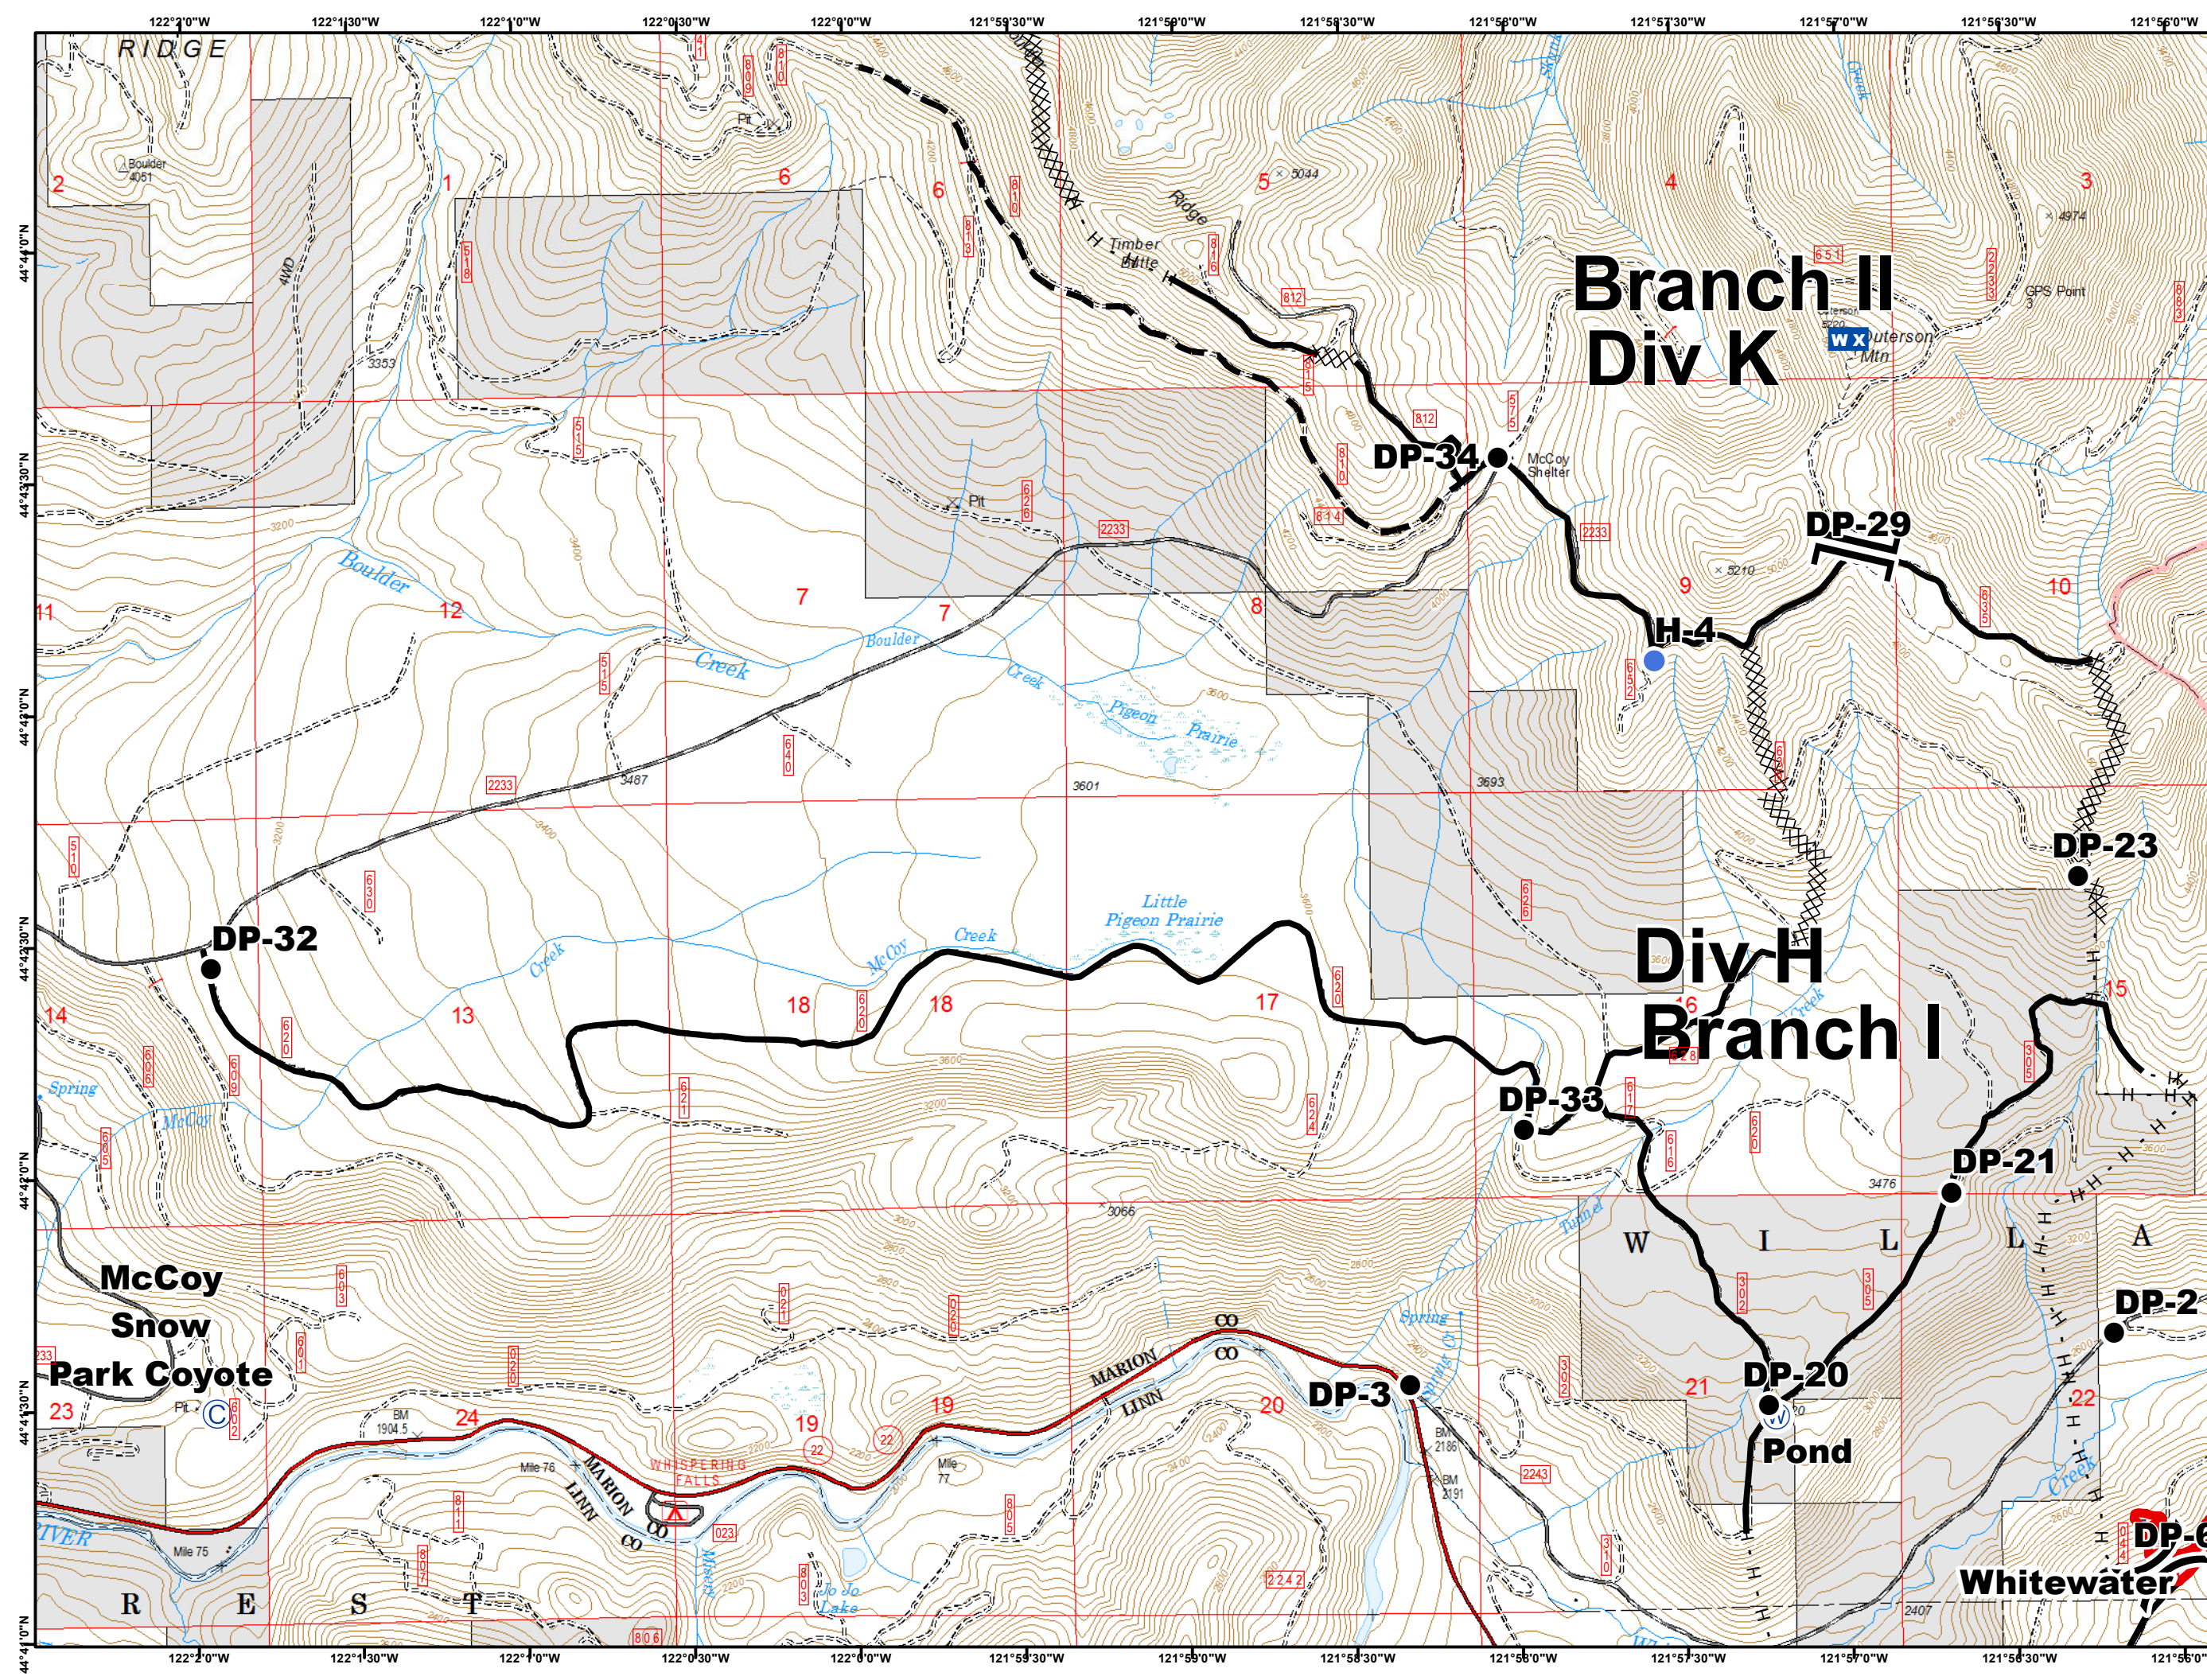

**Whitewater, French,
Little Devil Fires
IAP
Packet
8/19/2017**

Legend

- Camp
- Drop Point
- Helispot
- Mobile Weather Unit
- Water Source

Division Break

Branch Break

Uncontrolled Fire Edge

Completed Line

Completed Dozer Line

H - H Completed Hand Line

Planned Fire Line

Fire Area

1:24,000

Page Num: 4

**Branch II
Div K**

**Div H
Branch I**

DP-34

DP-29

H-4

DP-23

DP-32

DP-33

DP-21

DP-2

DP-3

DP-20

DP-6

Pond

Whitewater