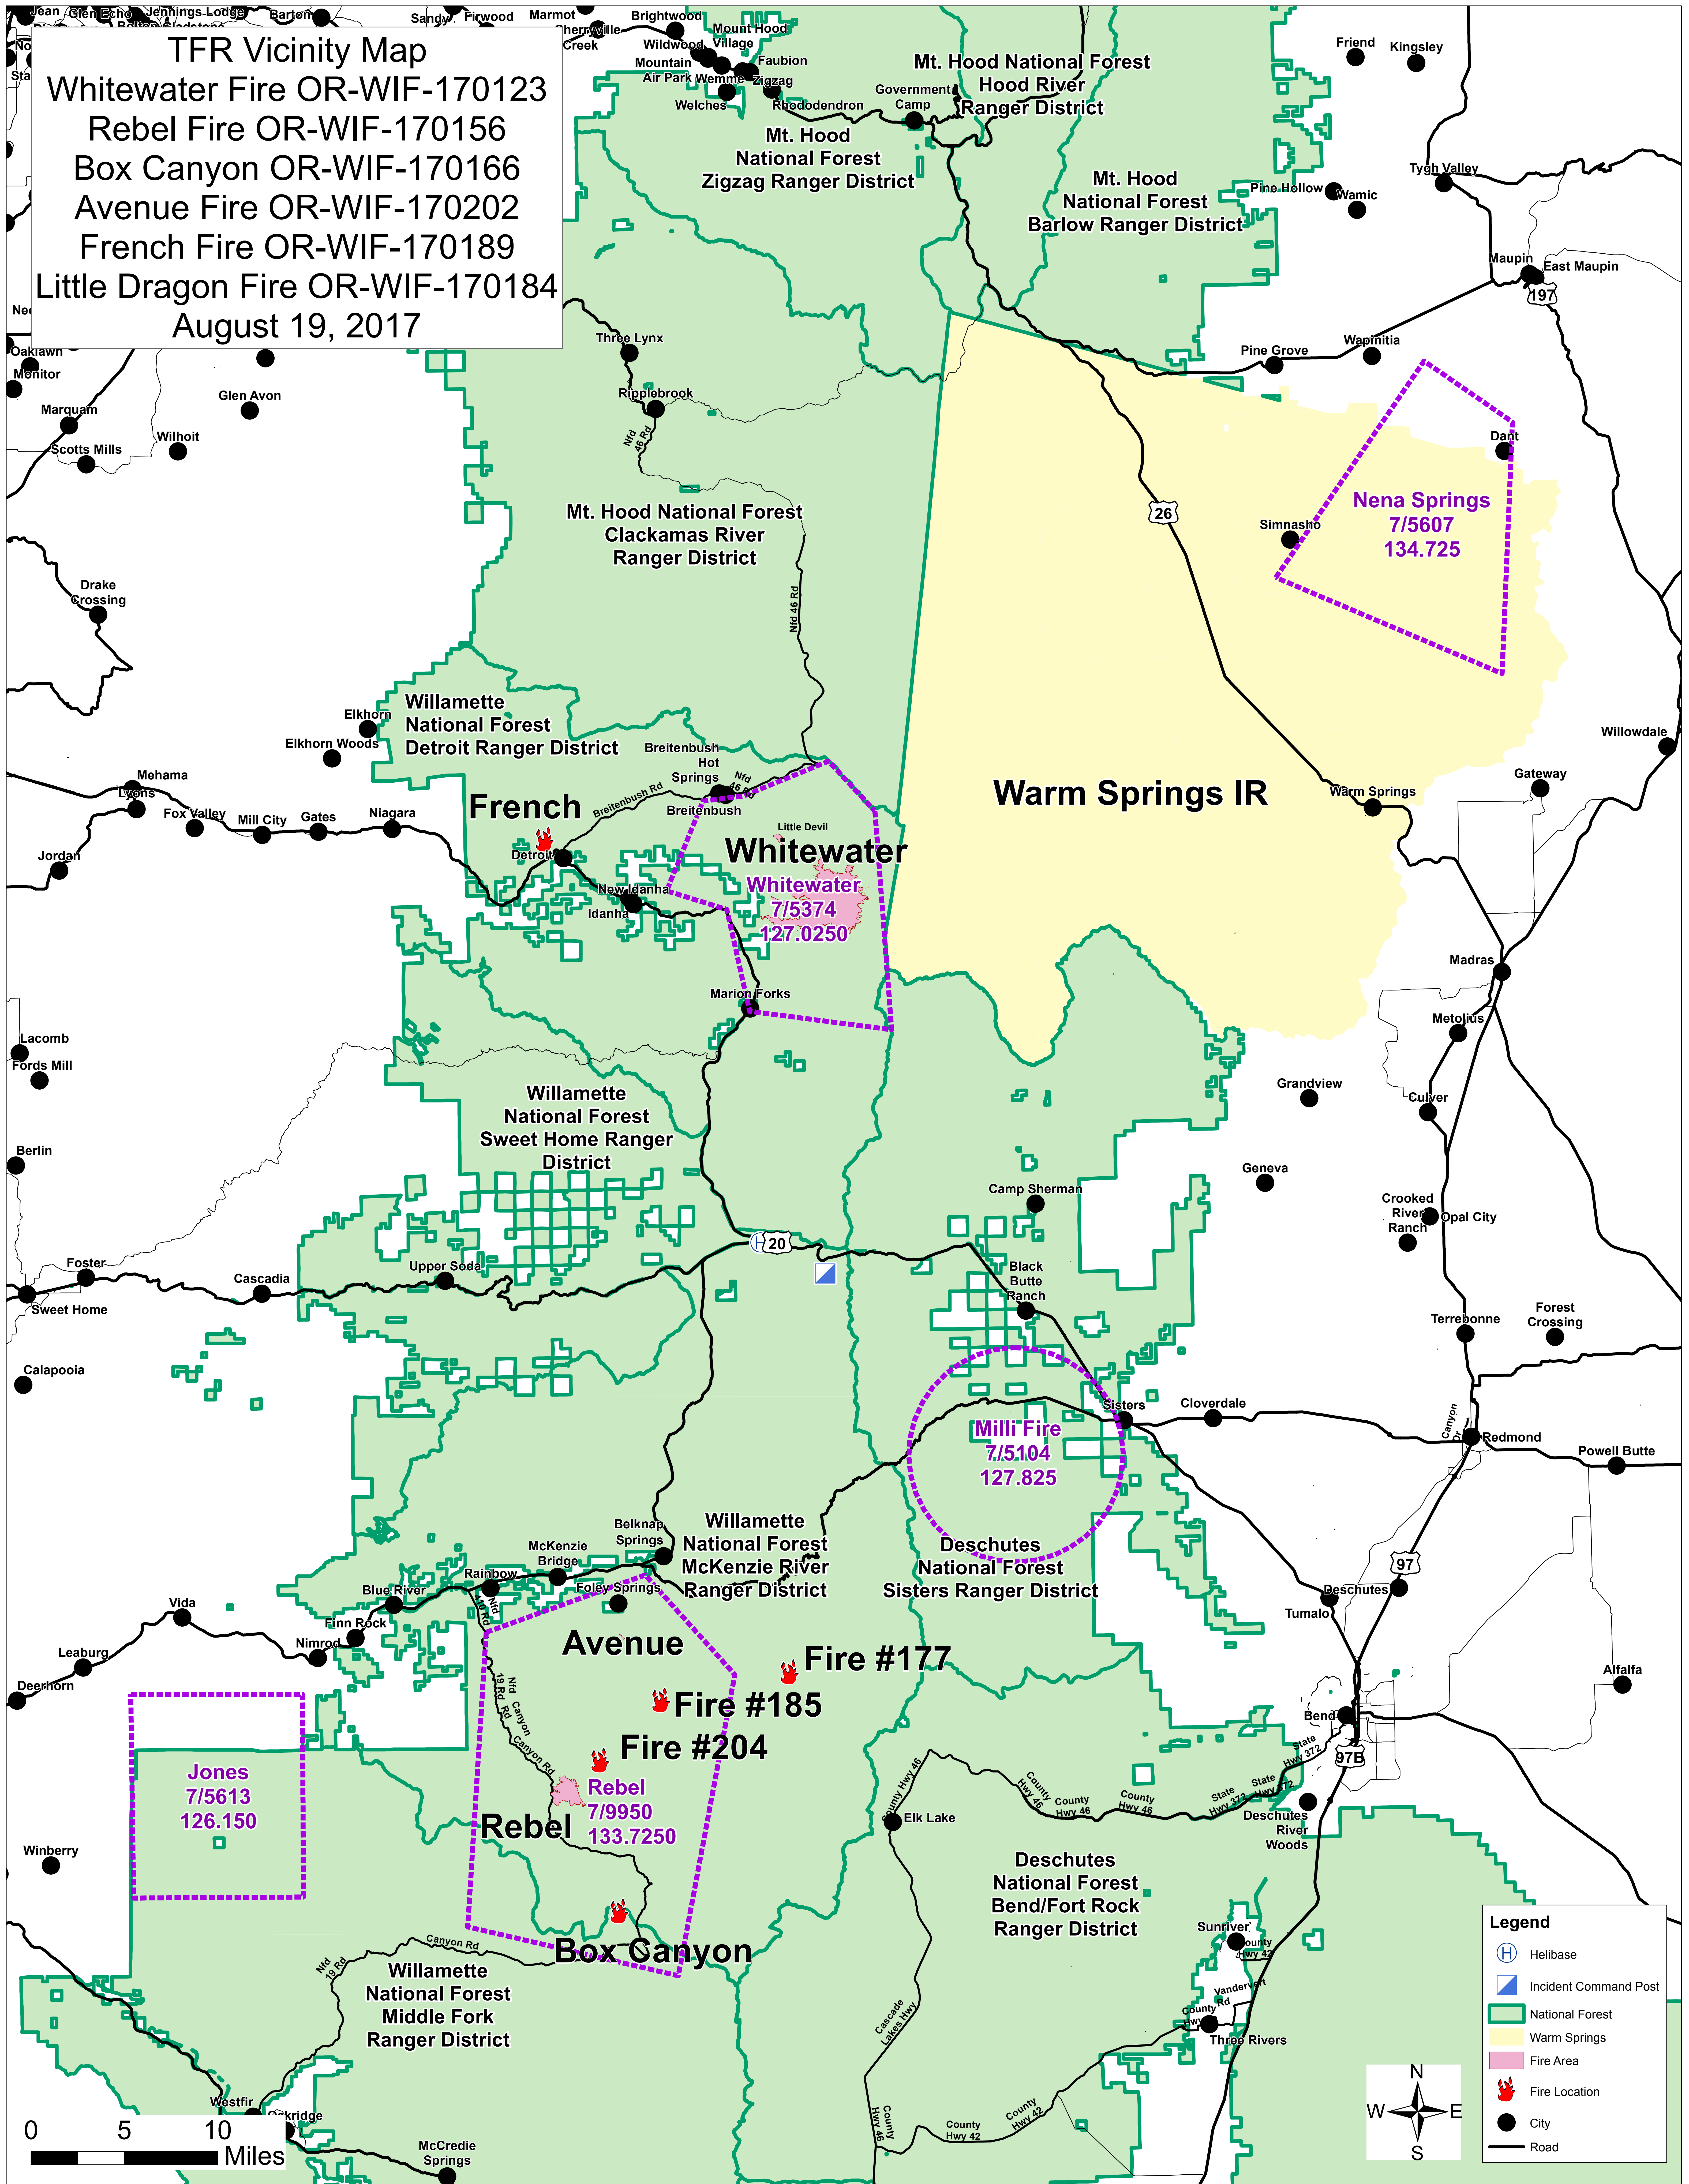

TFR Vicinity Map

Whitewater Fire OR-WIF-170123

Rebel Fire OR-WIF-170156

Box Canyon OR-WIF-170166

Avenue Fire OR-WIF-170202

French Fire OR-WIF-170189

Little Dragon Fire OR-WIF-170184

August 19, 2017

Legend	
	Helibase
	Incident Command Post
	National Forest
	Warm Springs
	Fire Area
	Fire Location
	City
	Road

0 5 10 Miles