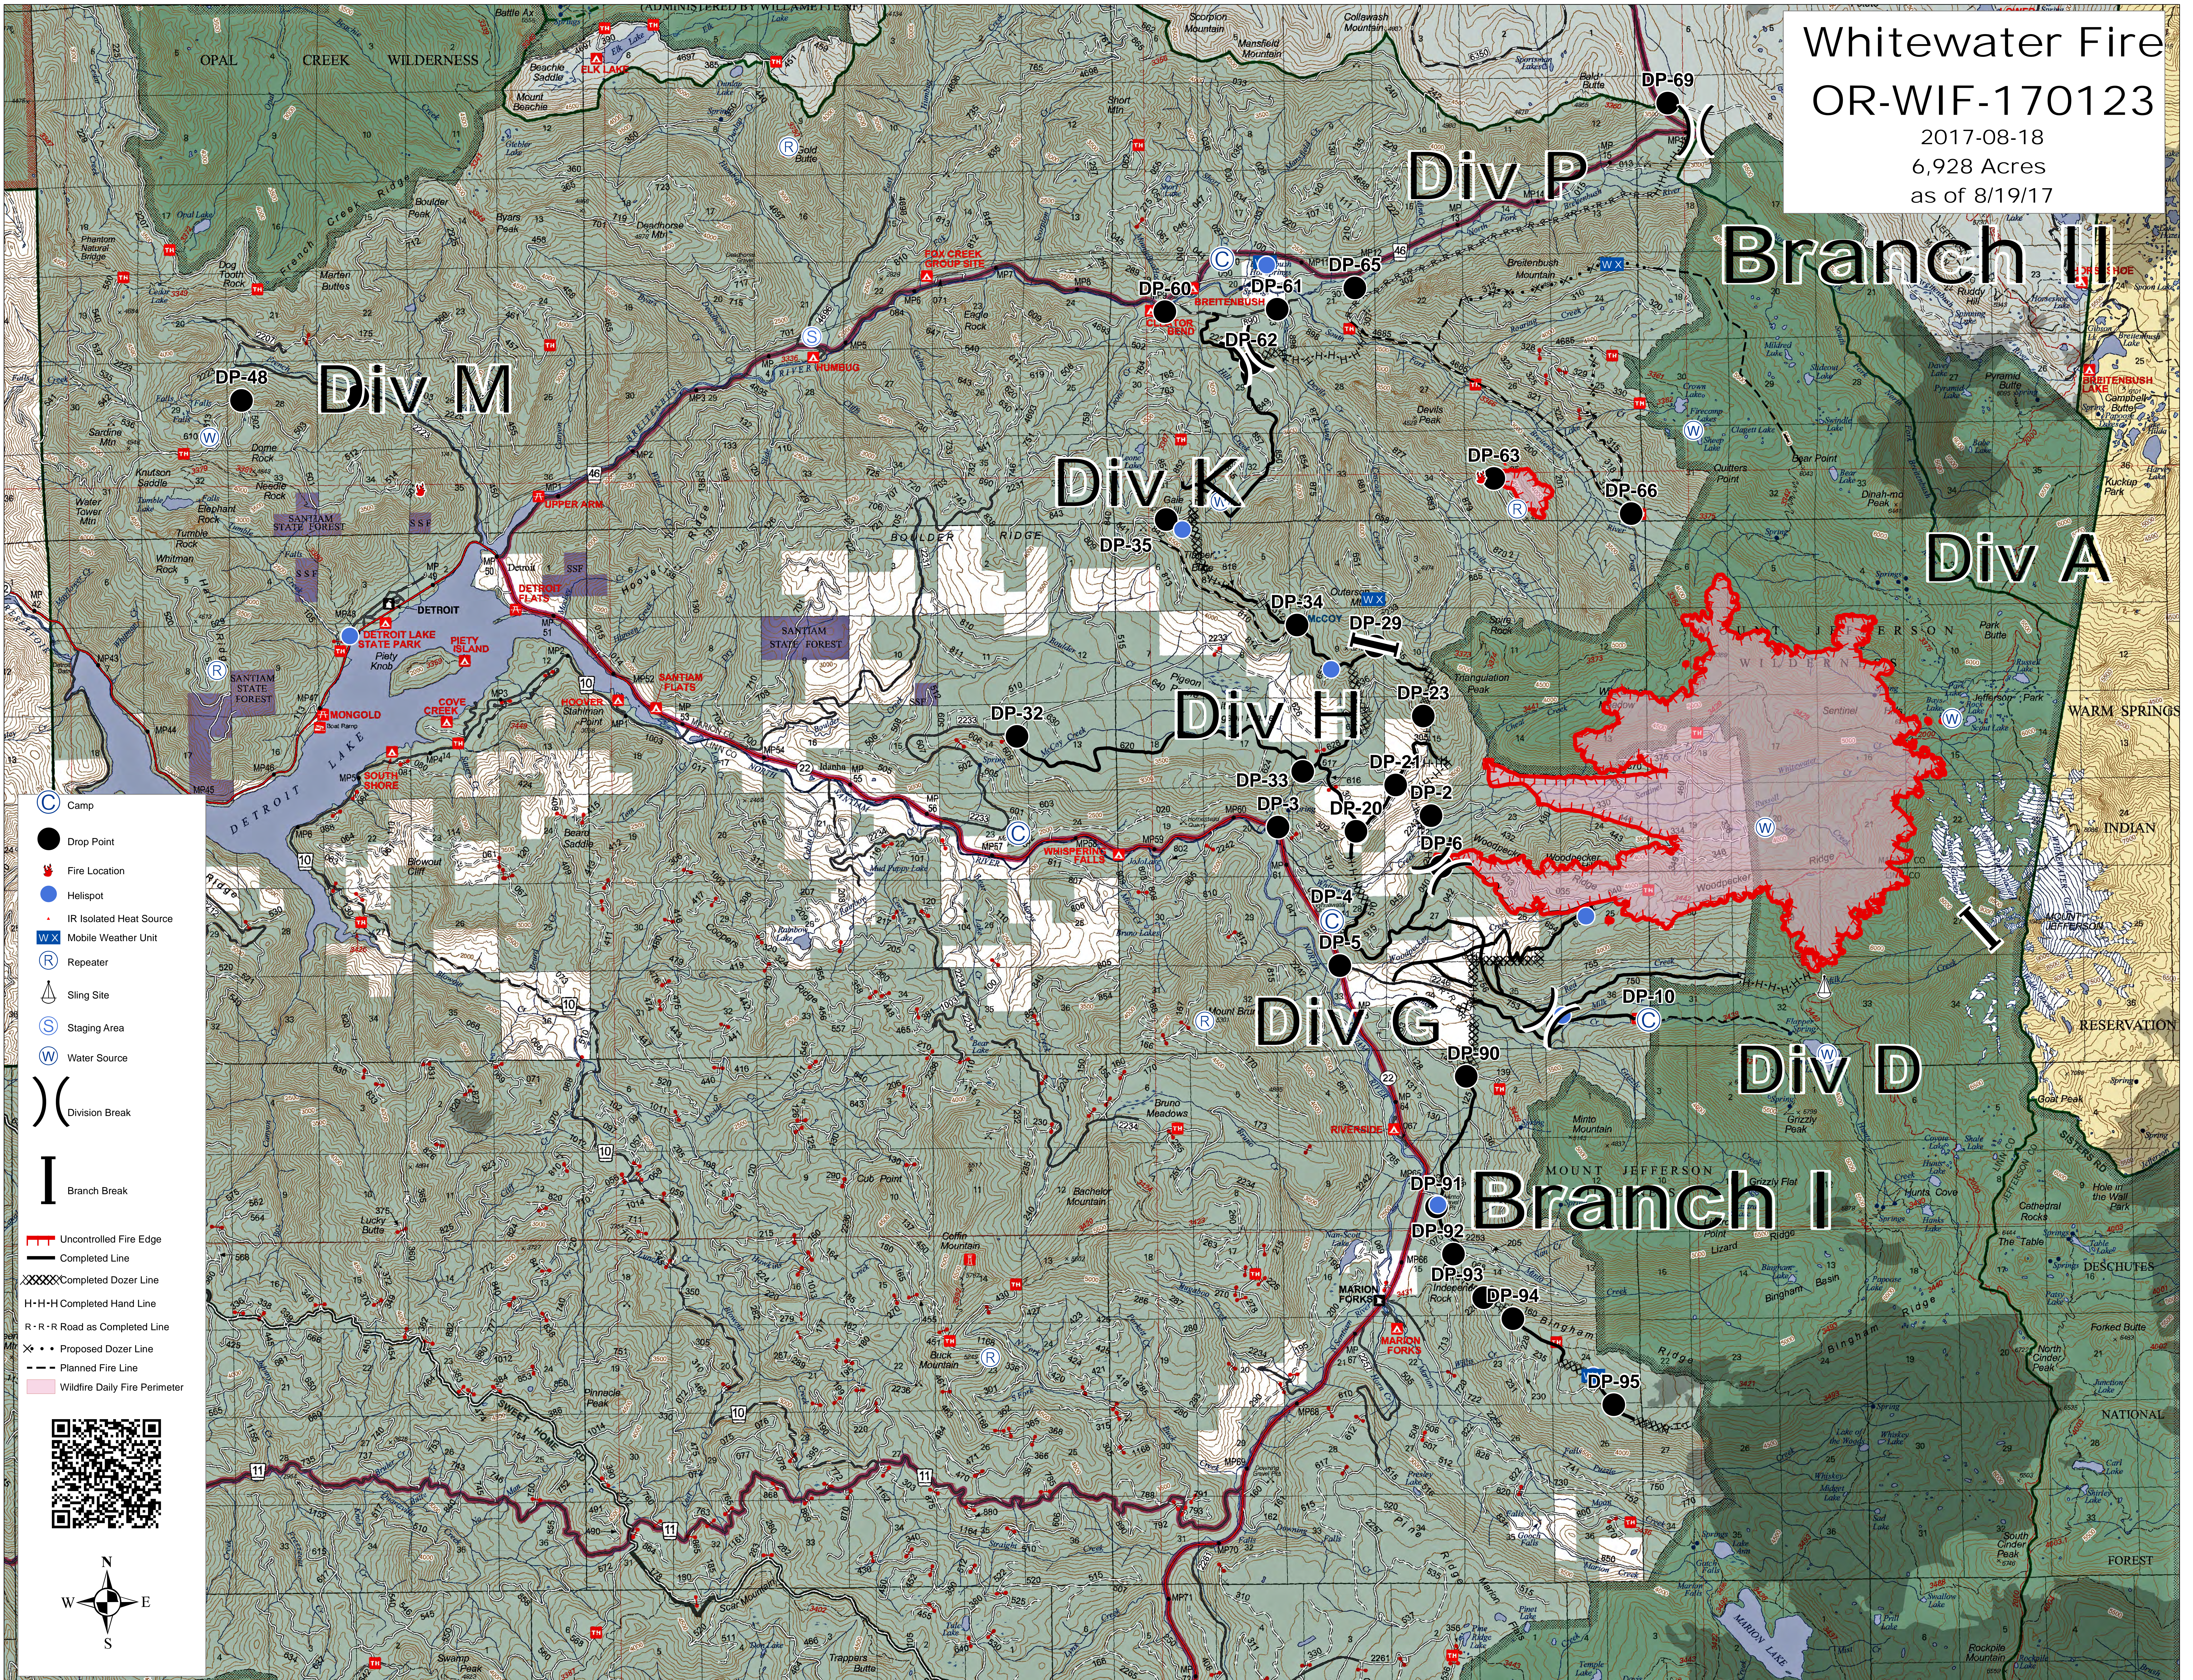

Whitewater Fire
OR-WIF-170123
2017-08-18
6,928 Acres
as of 8/19/17

- Camp
- Drop Point
- Fire Location
- Helispot
- IR Isolated Heat Source
- Mobile Weather Unit
- Repeater
- Sling Site
- Staging Area
- Water Source
-) (Division Break
- I Branch Break
- Uncontrolled Fire Edge
- Completed Line
- Completed Dozer Line
- Completed Hand Line
- Road as Completed Line
- Proposed Dozer Line
- Planned Fire Line
- Wildfire Daily Fire Perimeter