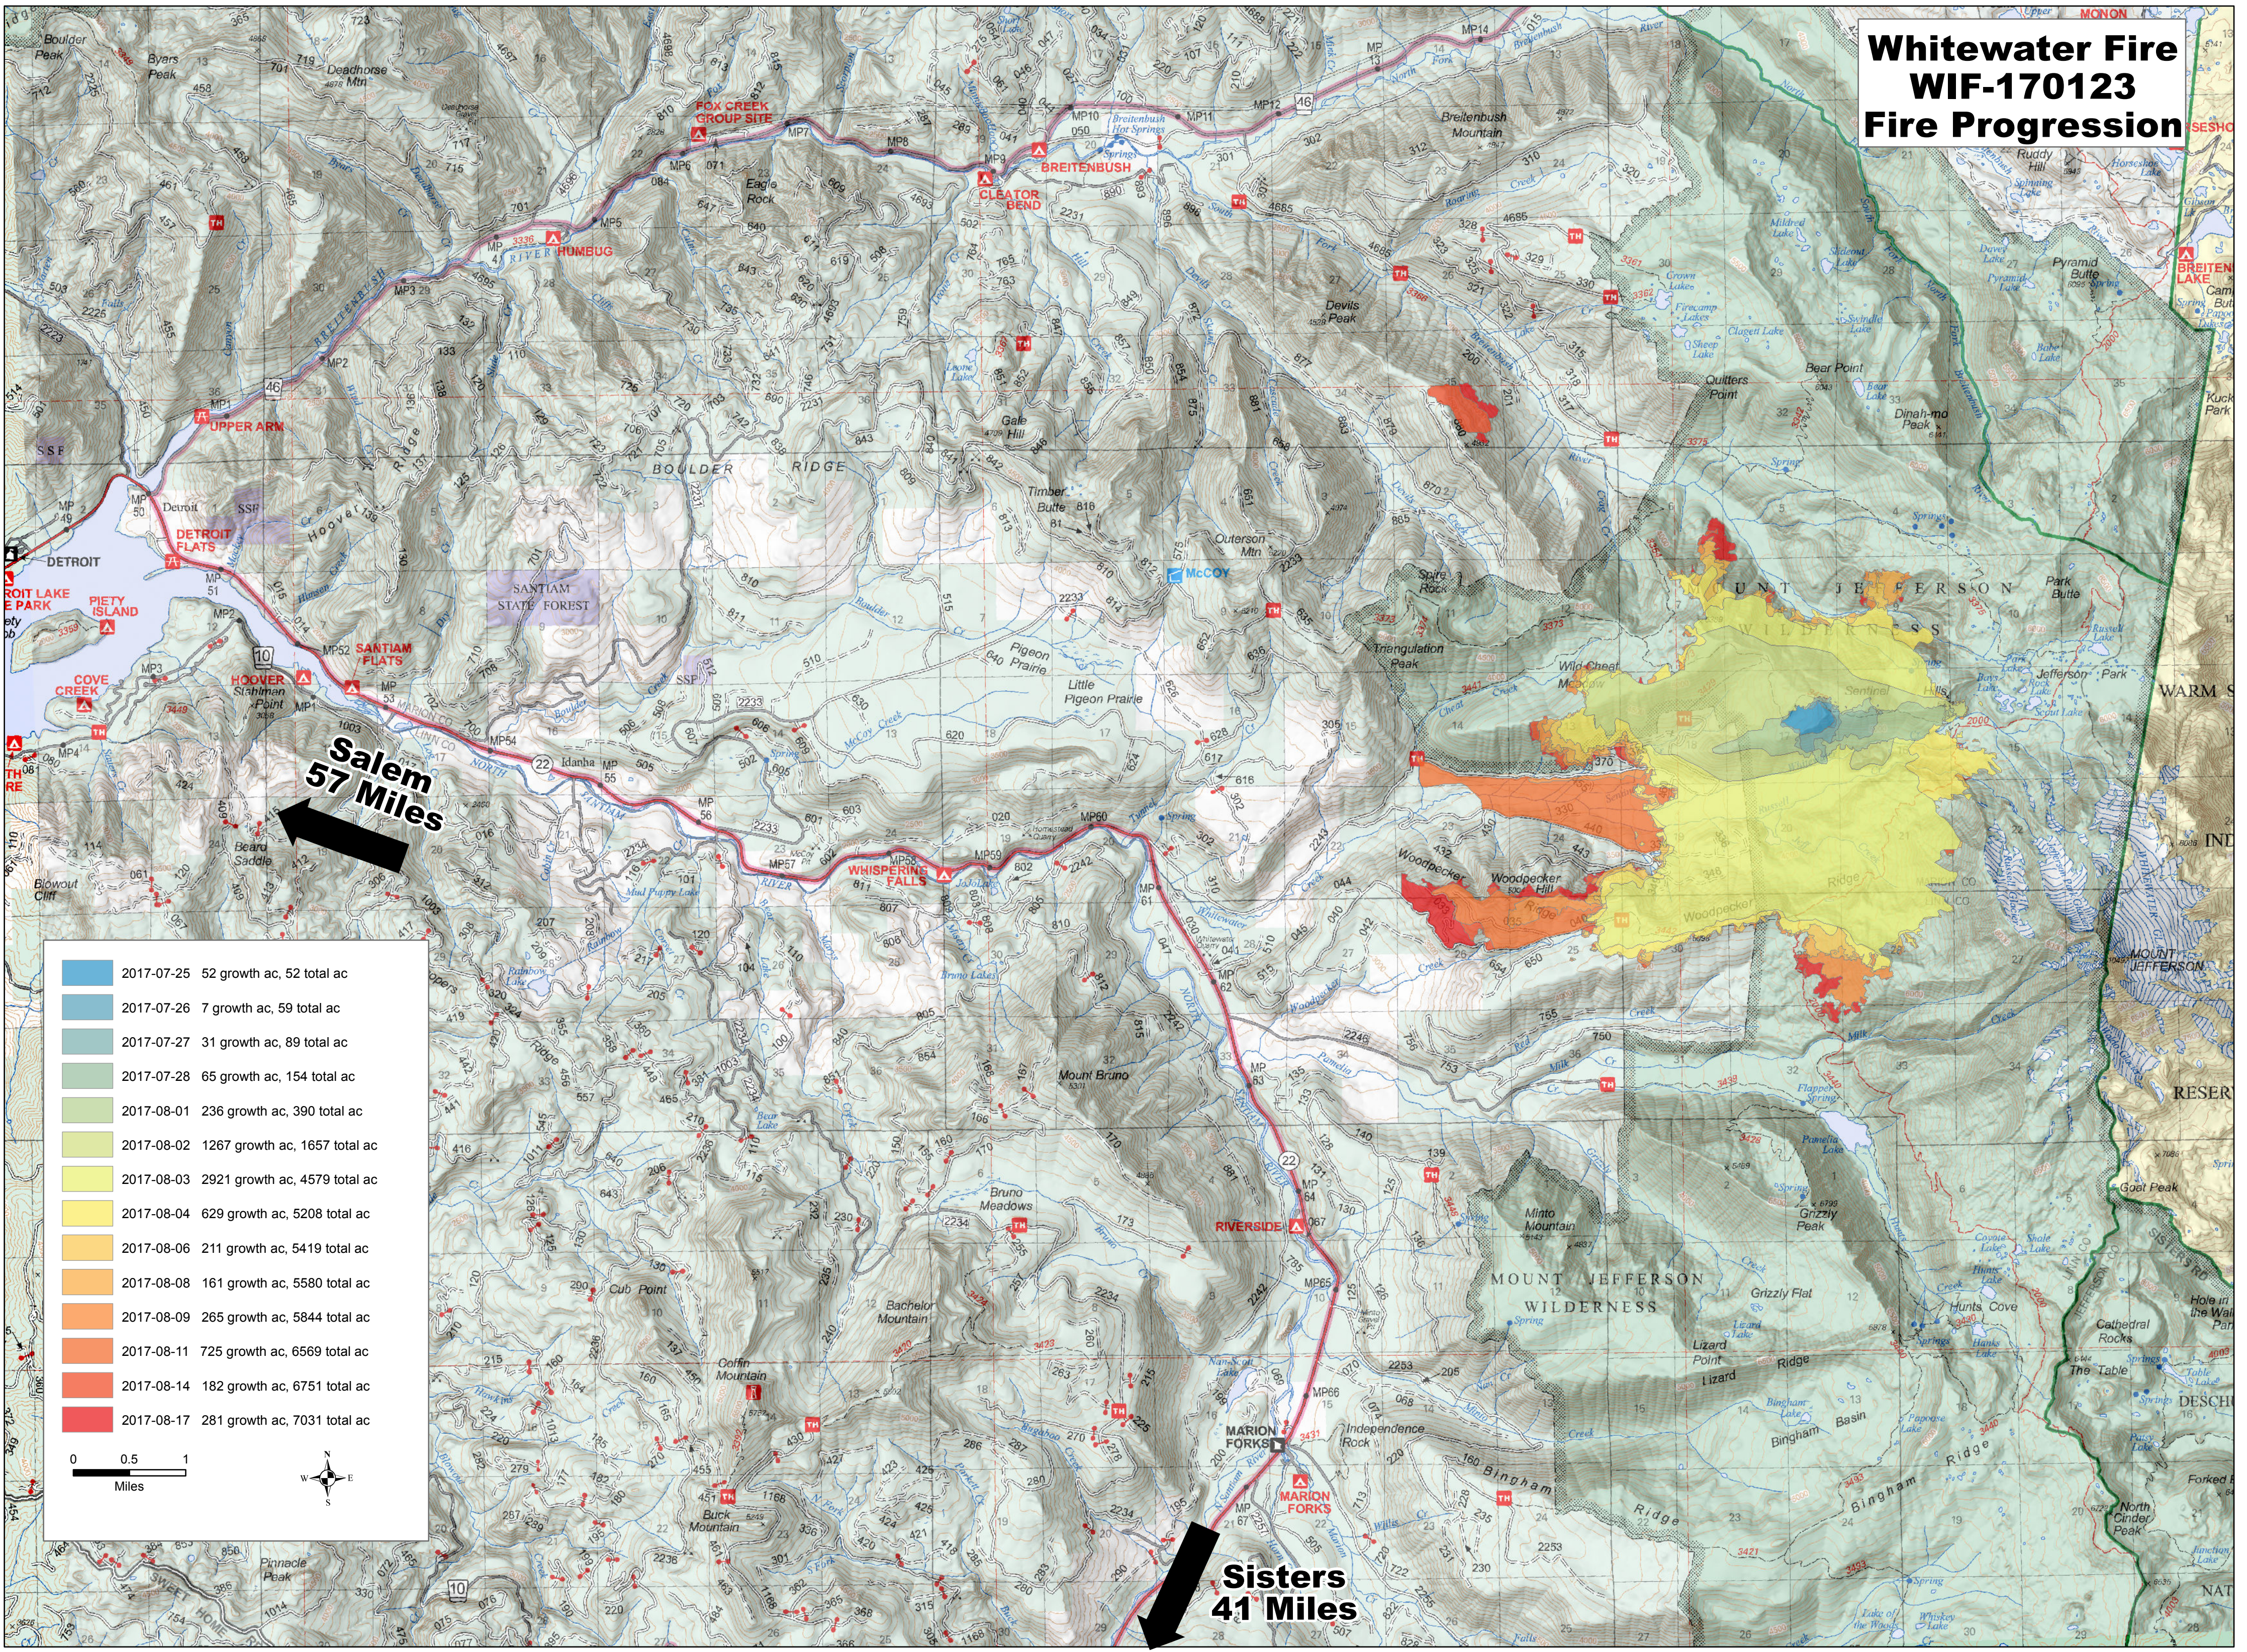

Whitewater Fire WIF-170123 Fire Progression

2017-07-25	52 growth ac, 52 total ac
2017-07-26	7 growth ac, 59 total ac
2017-07-27	31 growth ac, 89 total ac
2017-07-28	65 growth ac, 154 total ac
2017-08-01	236 growth ac, 390 total ac
2017-08-02	1267 growth ac, 1657 total ac
2017-08-03	2921 growth ac, 4579 total ac
2017-08-04	629 growth ac, 5208 total ac
2017-08-06	211 growth ac, 5419 total ac
2017-08-08	161 growth ac, 5580 total ac
2017-08-09	265 growth ac, 5844 total ac
2017-08-11	725 growth ac, 6569 total ac
2017-08-14	182 growth ac, 6751 total ac
2017-08-17	281 growth ac, 7031 total ac

**Sisters
41 Miles**

**Salem
57 Miles**