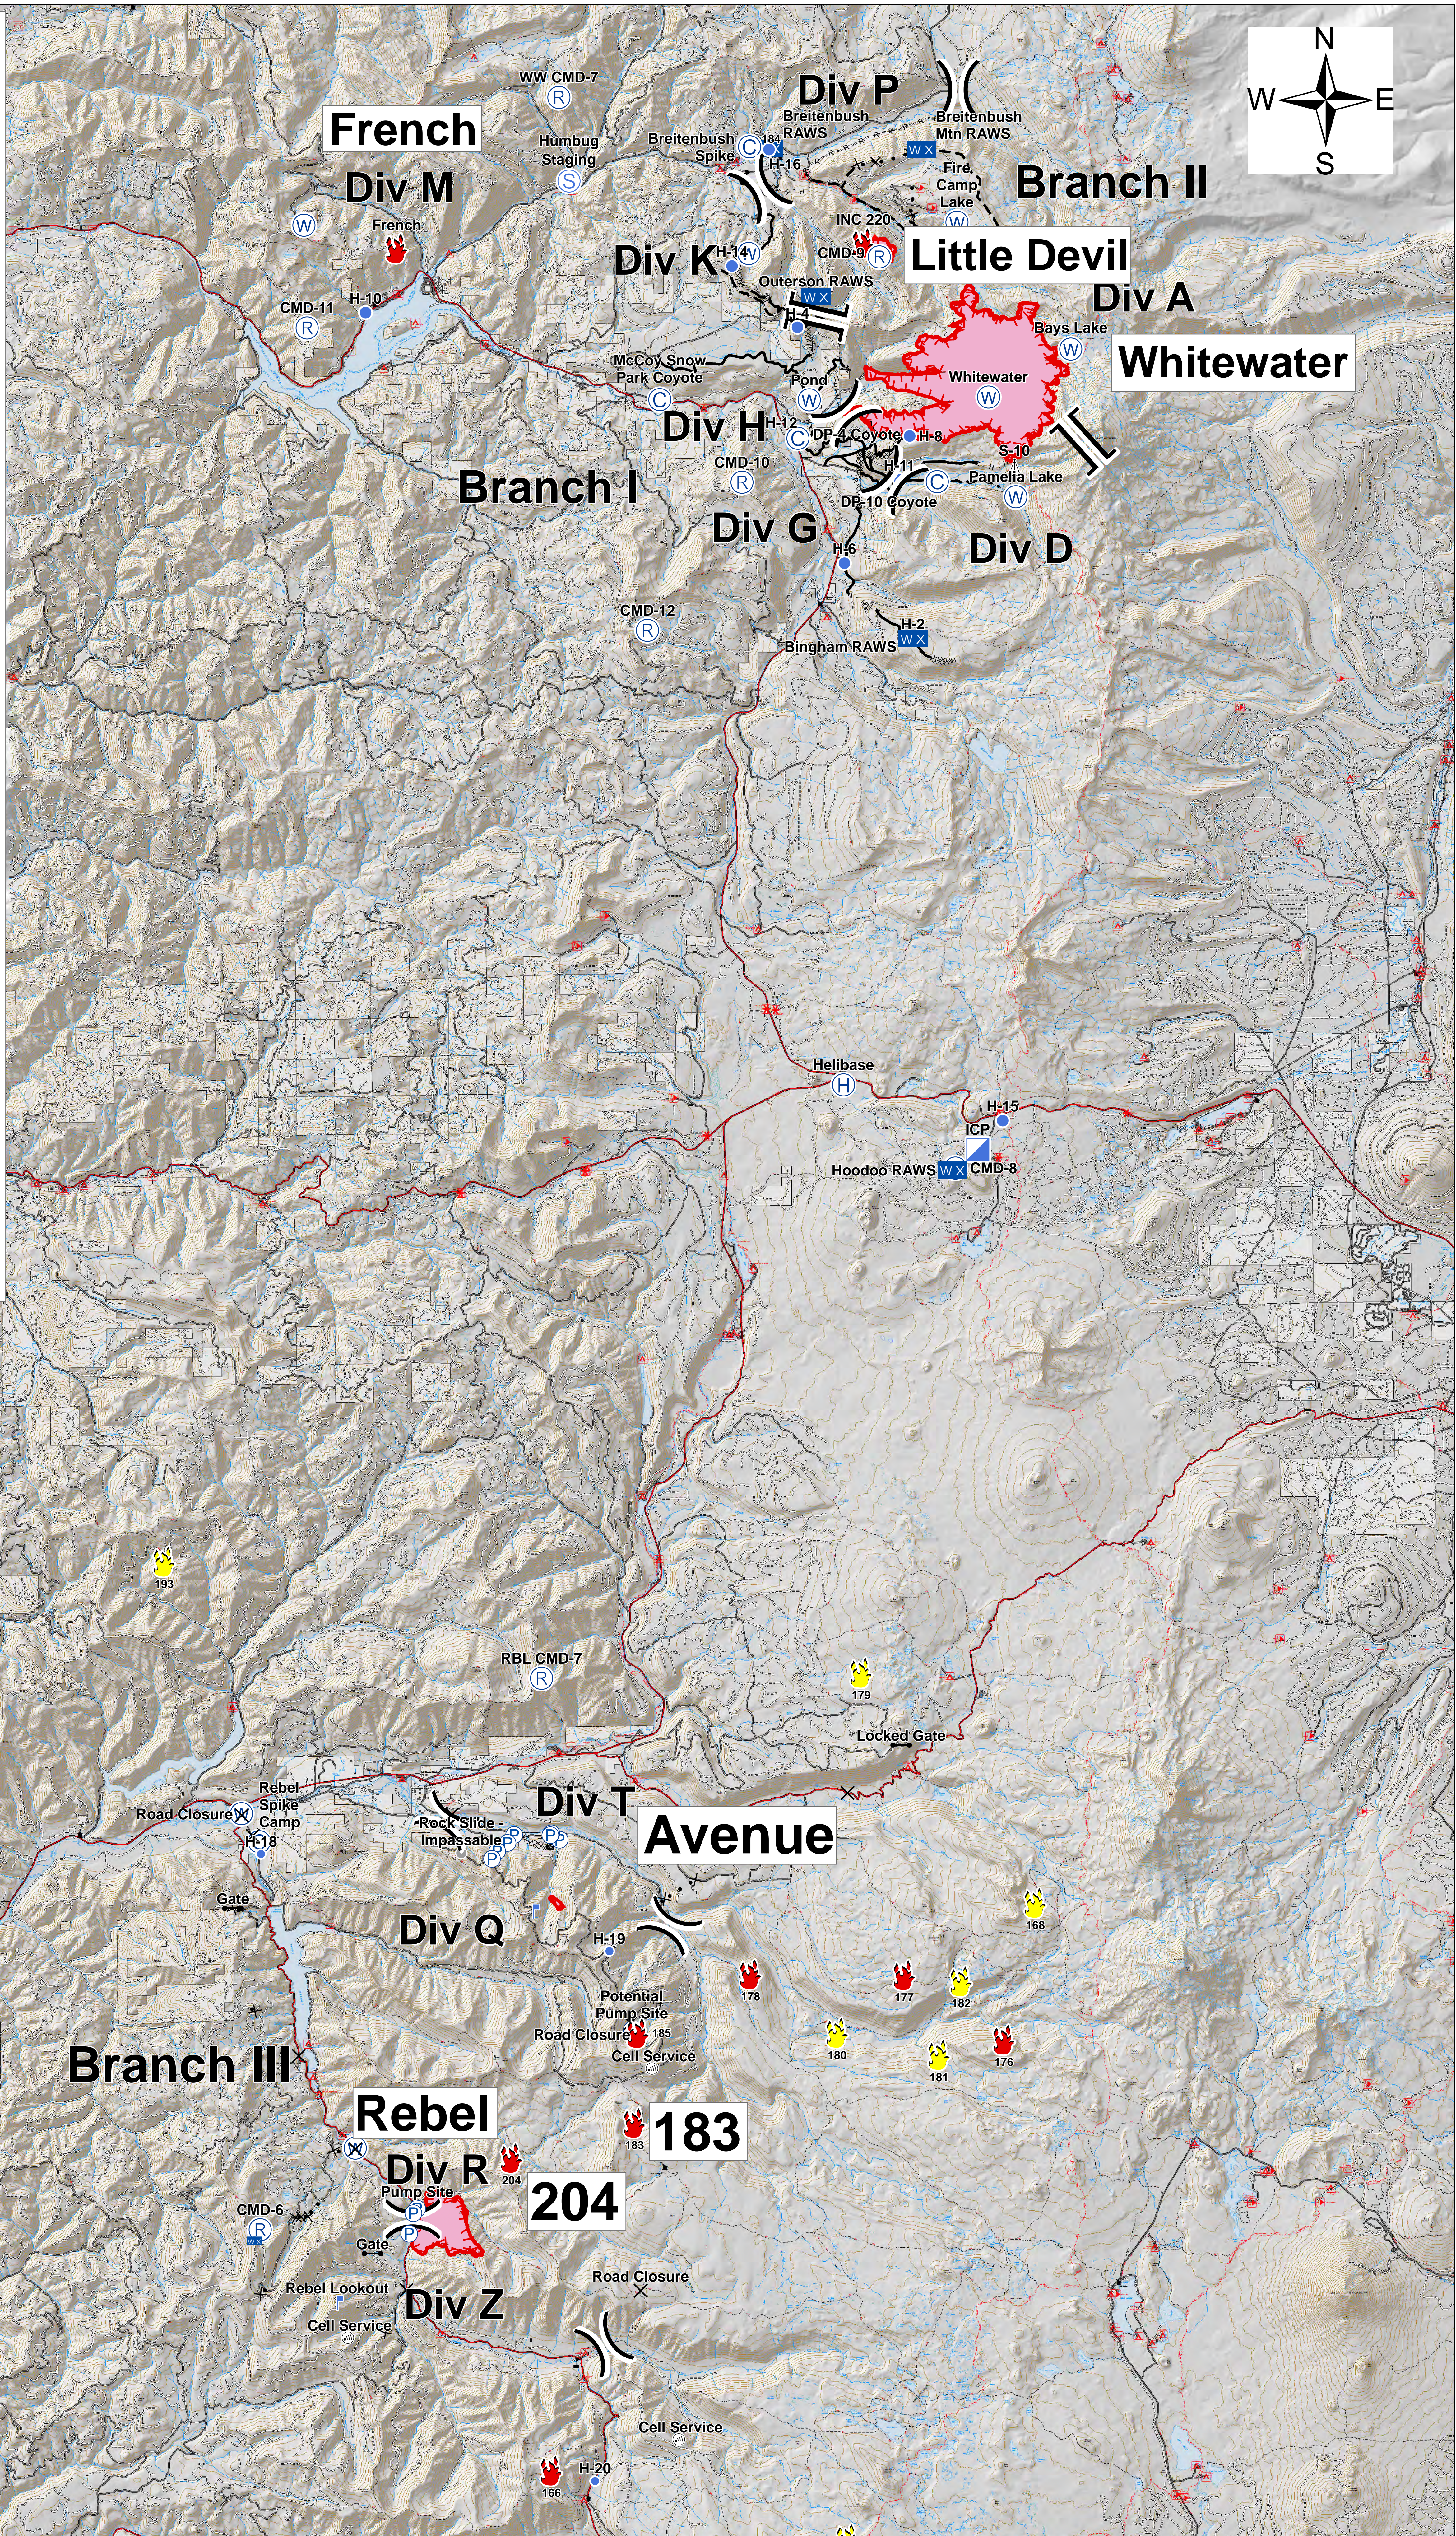

# Whitewater & Rebel Fires Vicinity Map OR-WIF August 19, 2017

- Camp
- Fire Location
- Helibase
- Helispot
- Incident Command Post
- IR Isolated Heat Source
- Mobile Weather Unit
- Repeater
- Sling Site
- Staging Area
- Water Source
- Division Break
- Branch Break
- Uncontrolled Fire Edge
- Completed Line
- Completed Dozer Line
- Completed Hand Line
- Road as Completed Line
- Proposed Dozer Line
- Planned Fire Line
- Wildfire Daily Fire Perimeter

0 2.5 5 Miles

**Whitewater - 6,928 acres**  
**Little Devil - 103 acres**  
**French - 2 acre**  
**Rebel - 1087 acres**  
**Avenue - 14 acres**  
**Box Canyon - 27 acres**