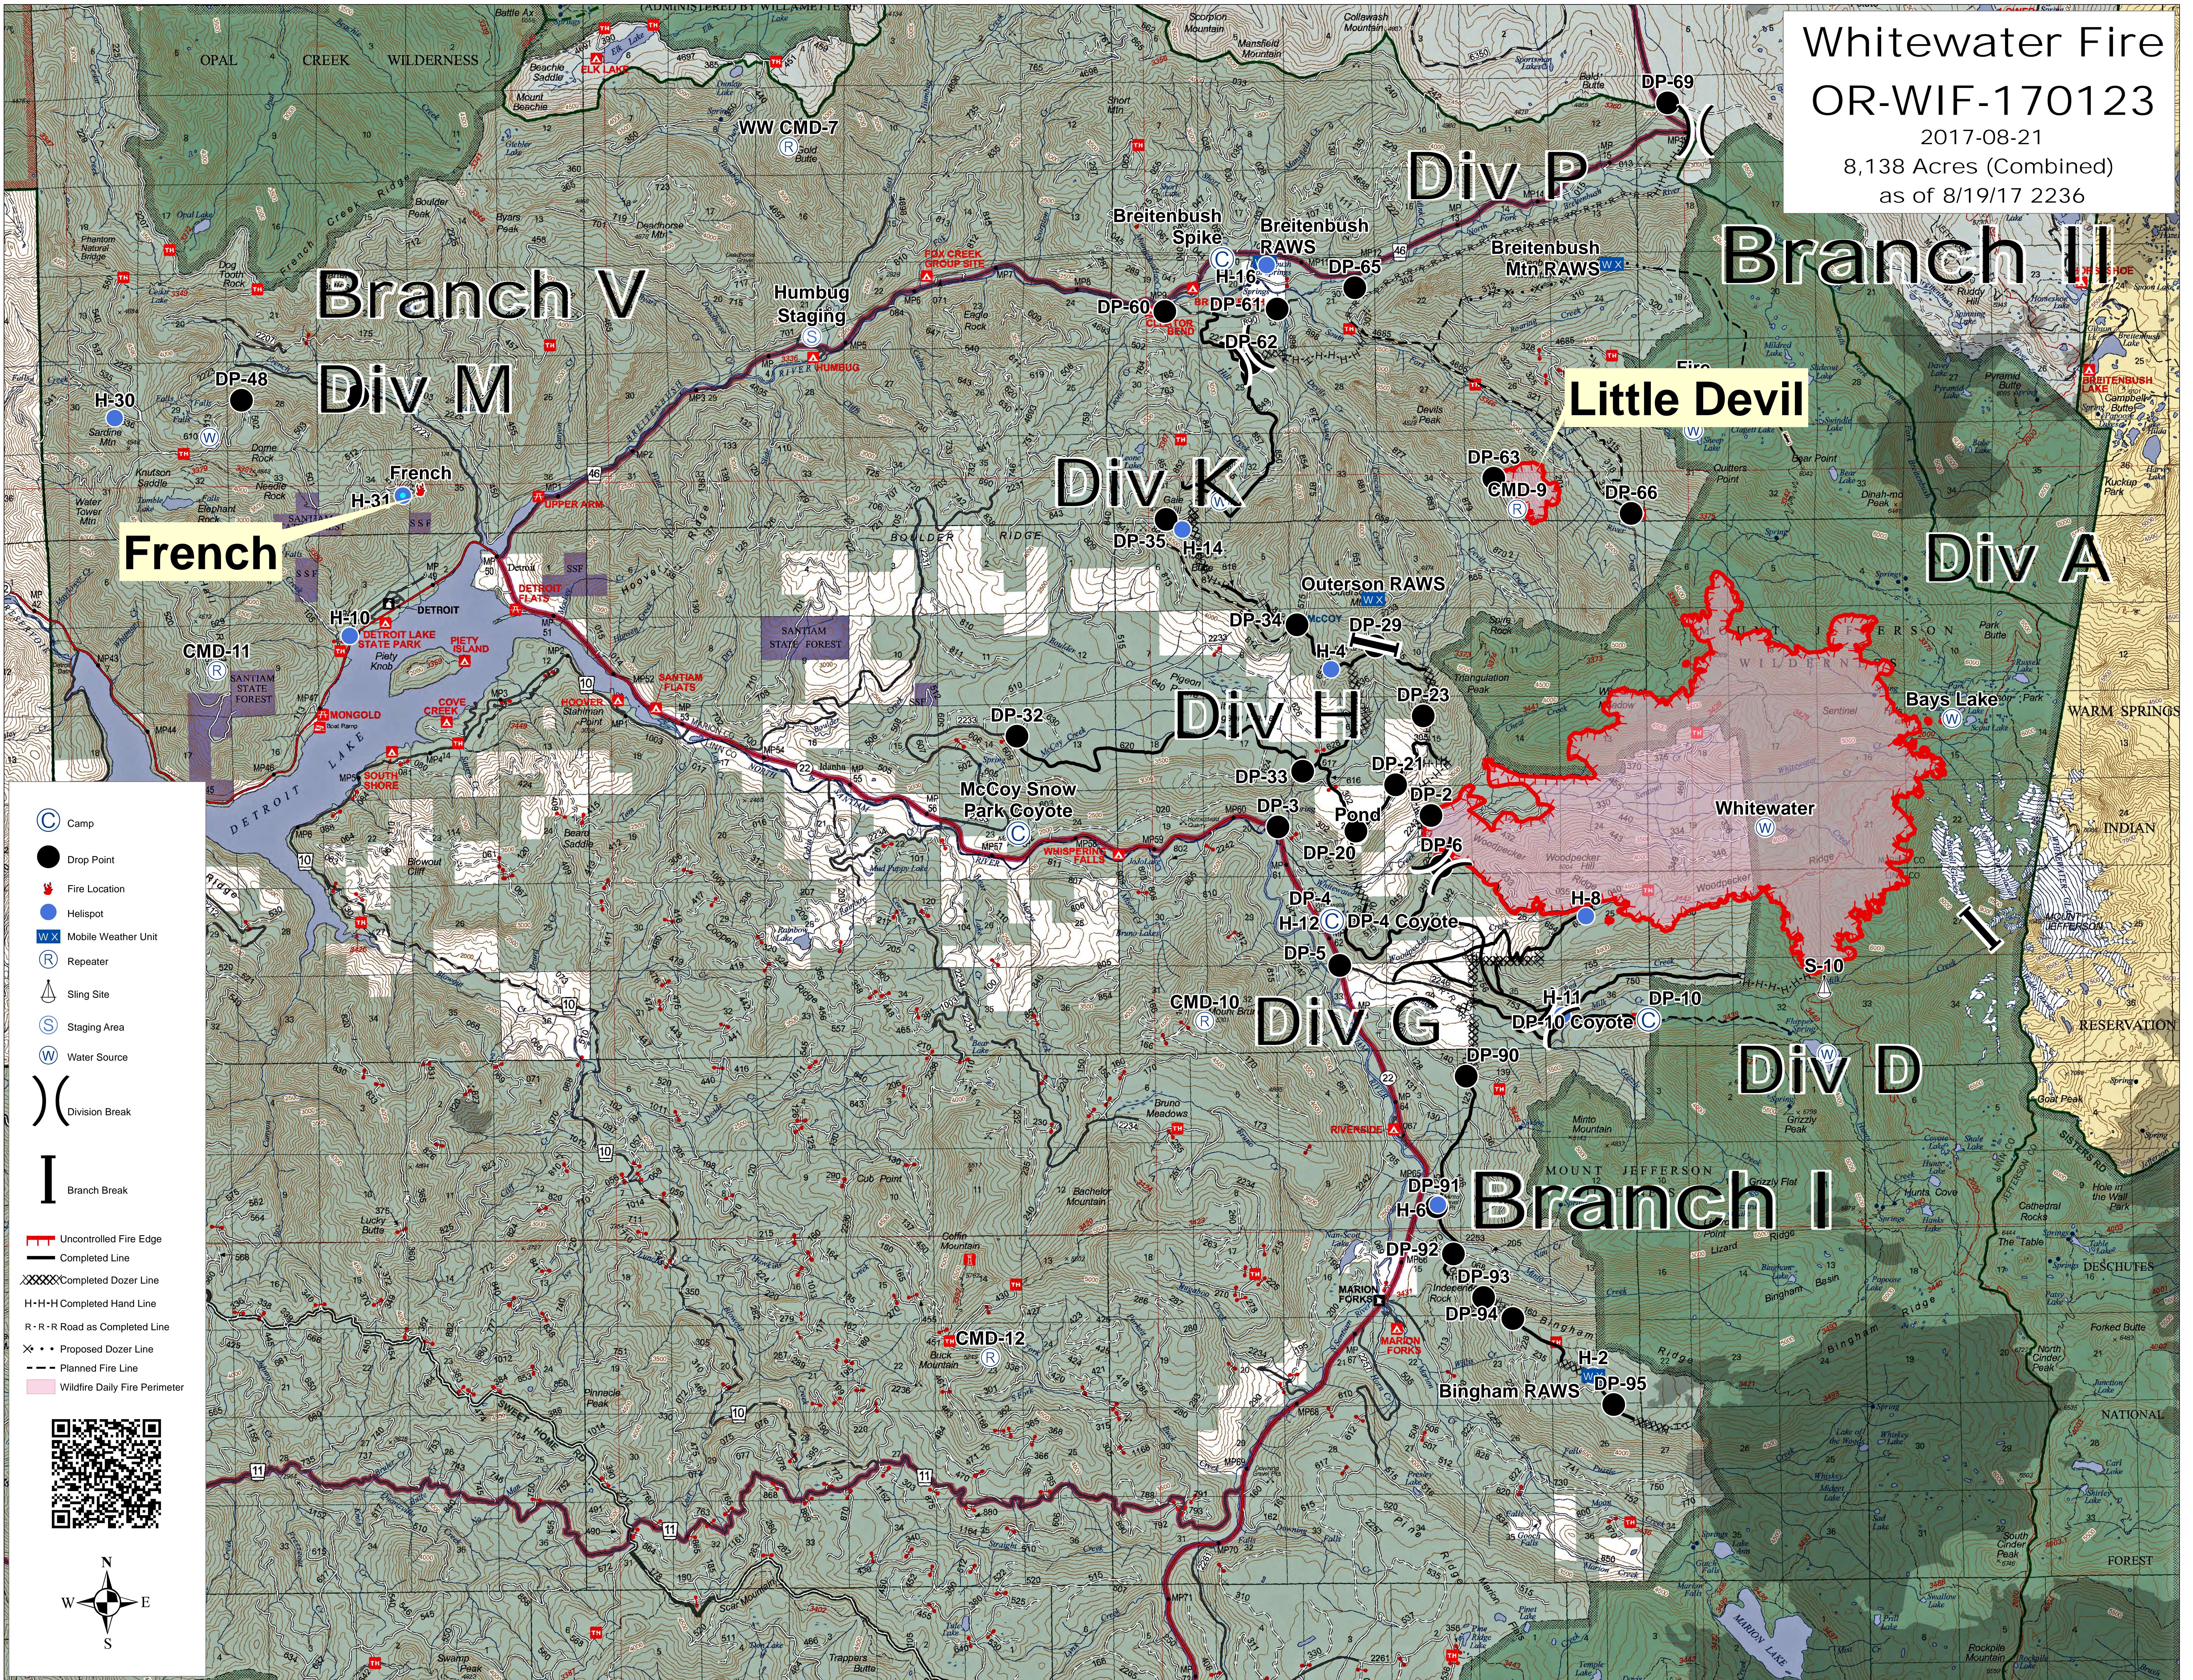

Whitewater Fire
 OR-WIF-170123
 2017-08-21
 8,138 Acres (Combined)
 as of 8/19/17 2236

French

Little Devil

- Camp
- Drop Point
- Fire Location
- Helispot
- Mobile Weather Unit
- Repeater
- Sling Site
- Staging Area
- Water Source
- Division Break
- Branch Break

- Uncontrolled Fire Edge
- Completed Line
- Completed Dozer Line
- Completed Hand Line
- Road as Completed Line
- Proposed Dozer Line
- Planned Fire Line
- Wildfire Daily Fire Perimeter