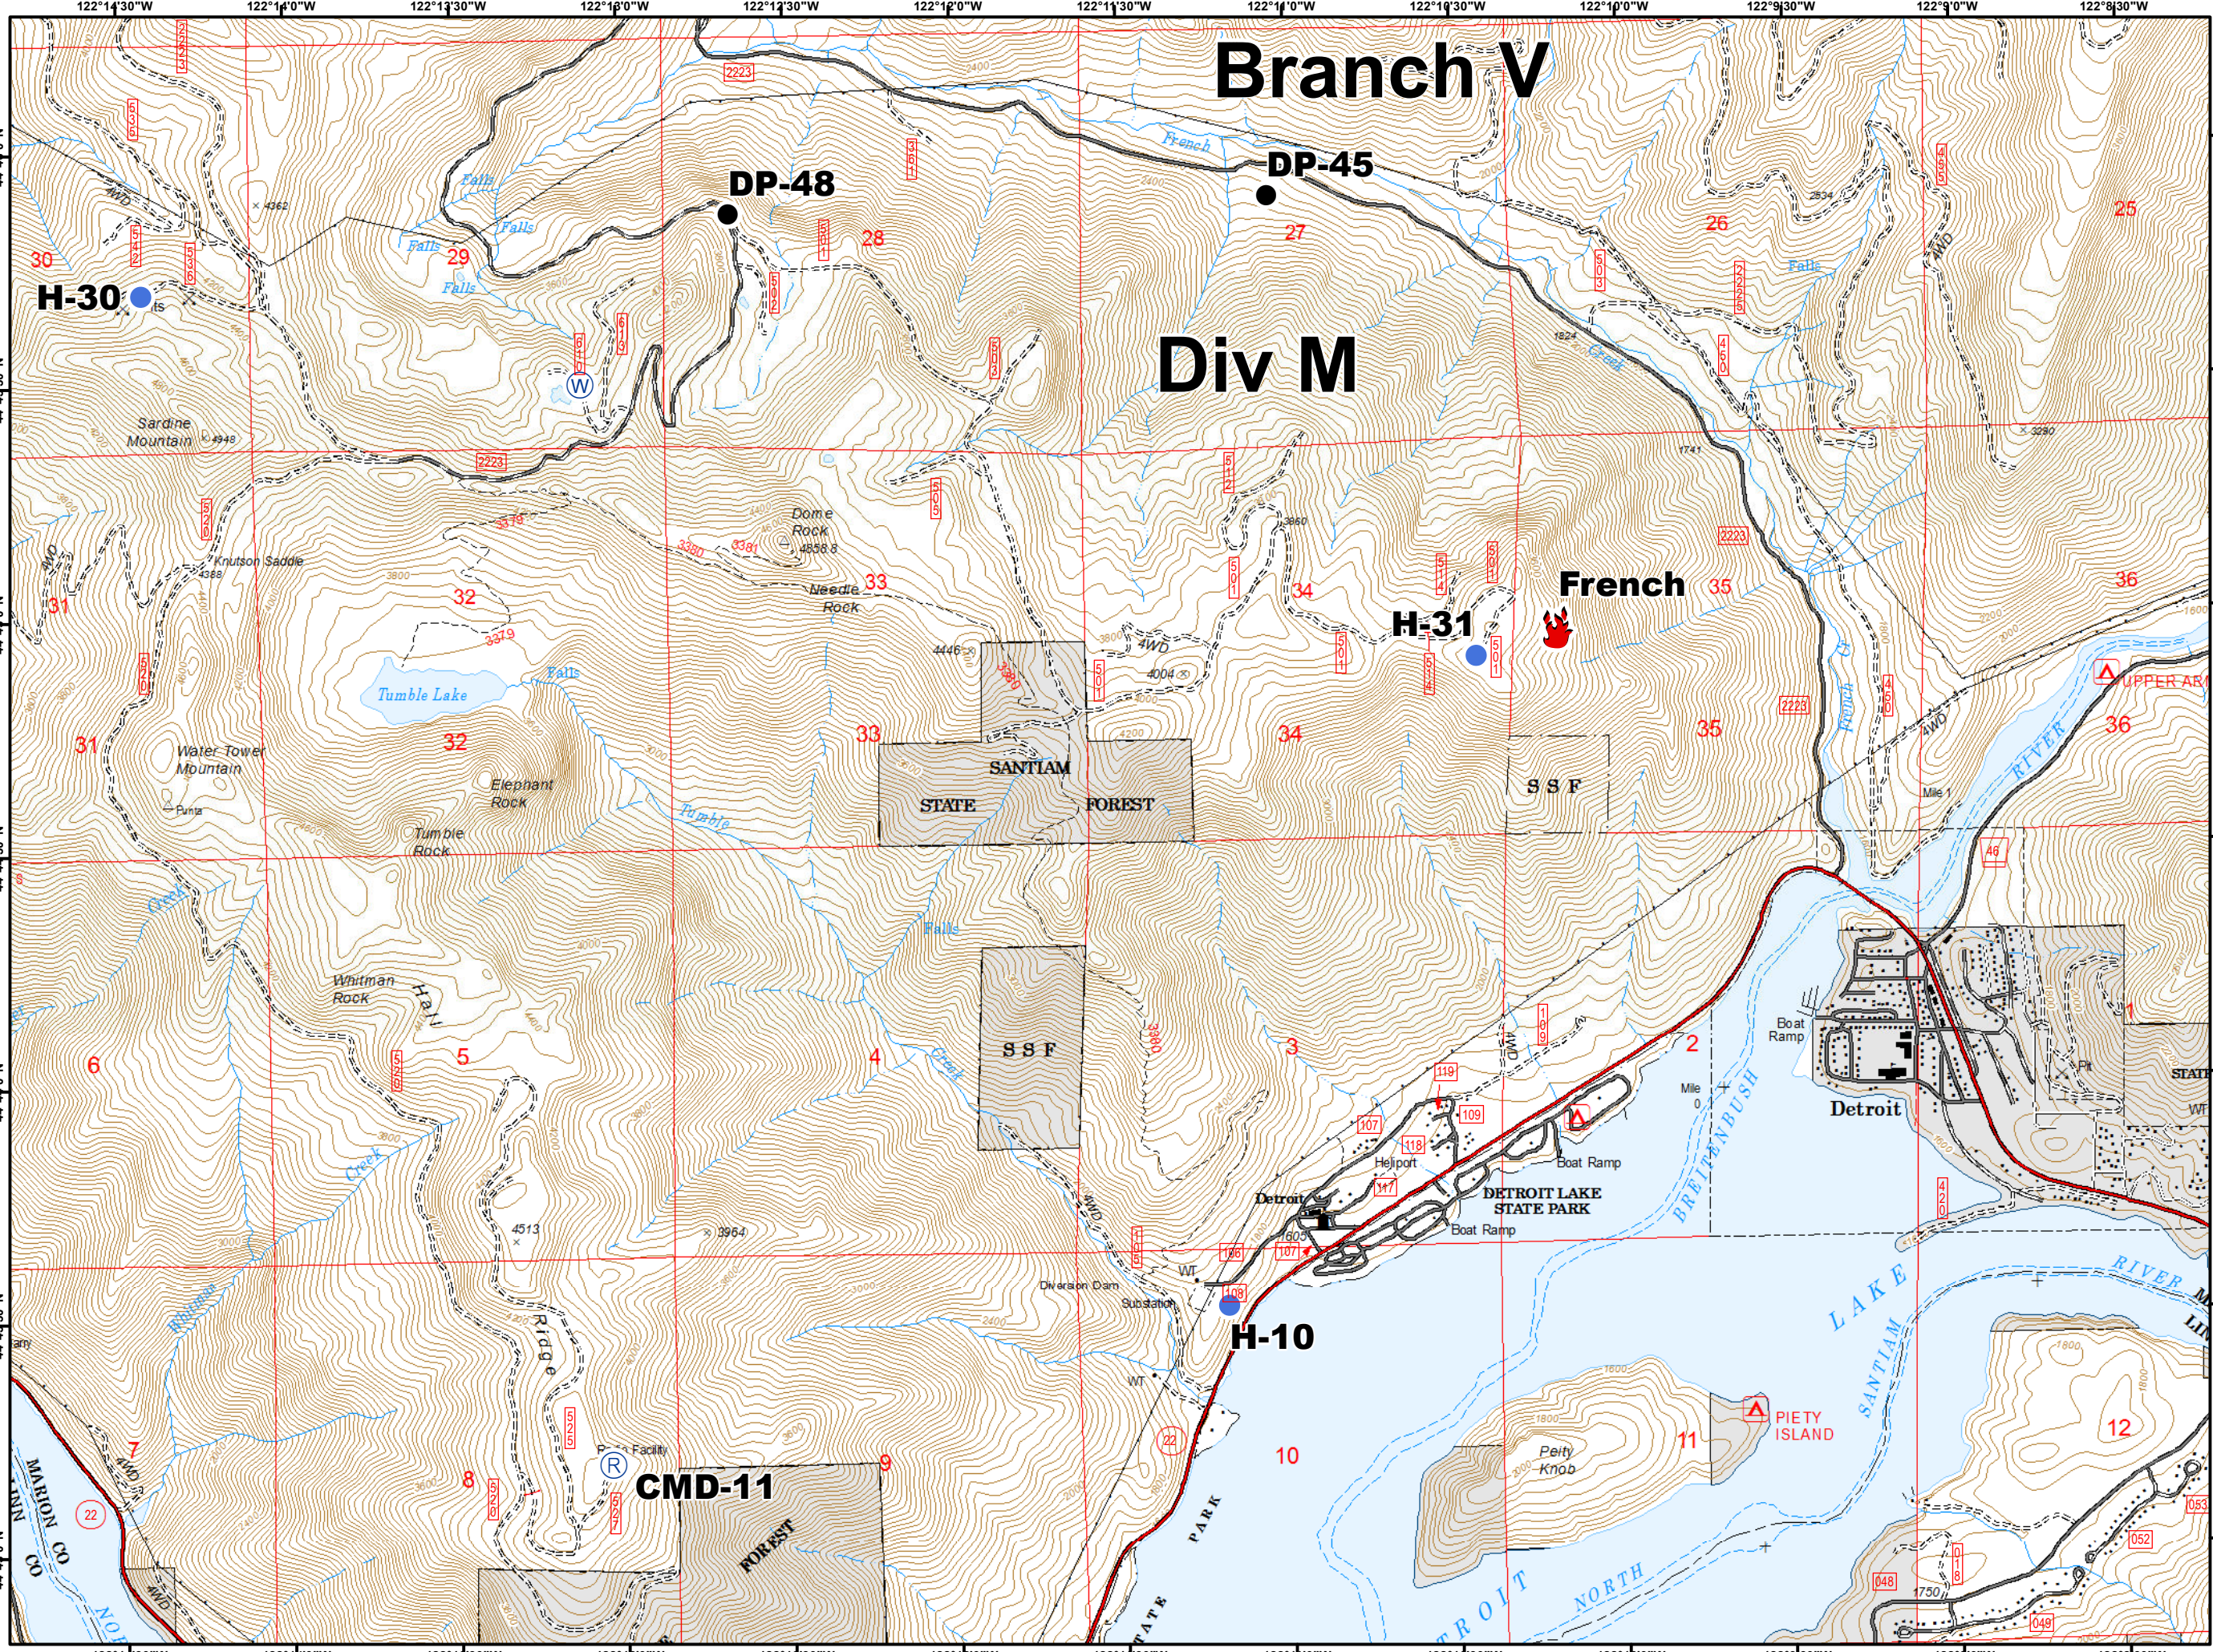

# Branch V

# Div M

### Legend

- Drop Point
- 🔥 Fire Location
- Helispot
- Ⓡ Repeater
- Ⓜ Water Source

N

1:24,000