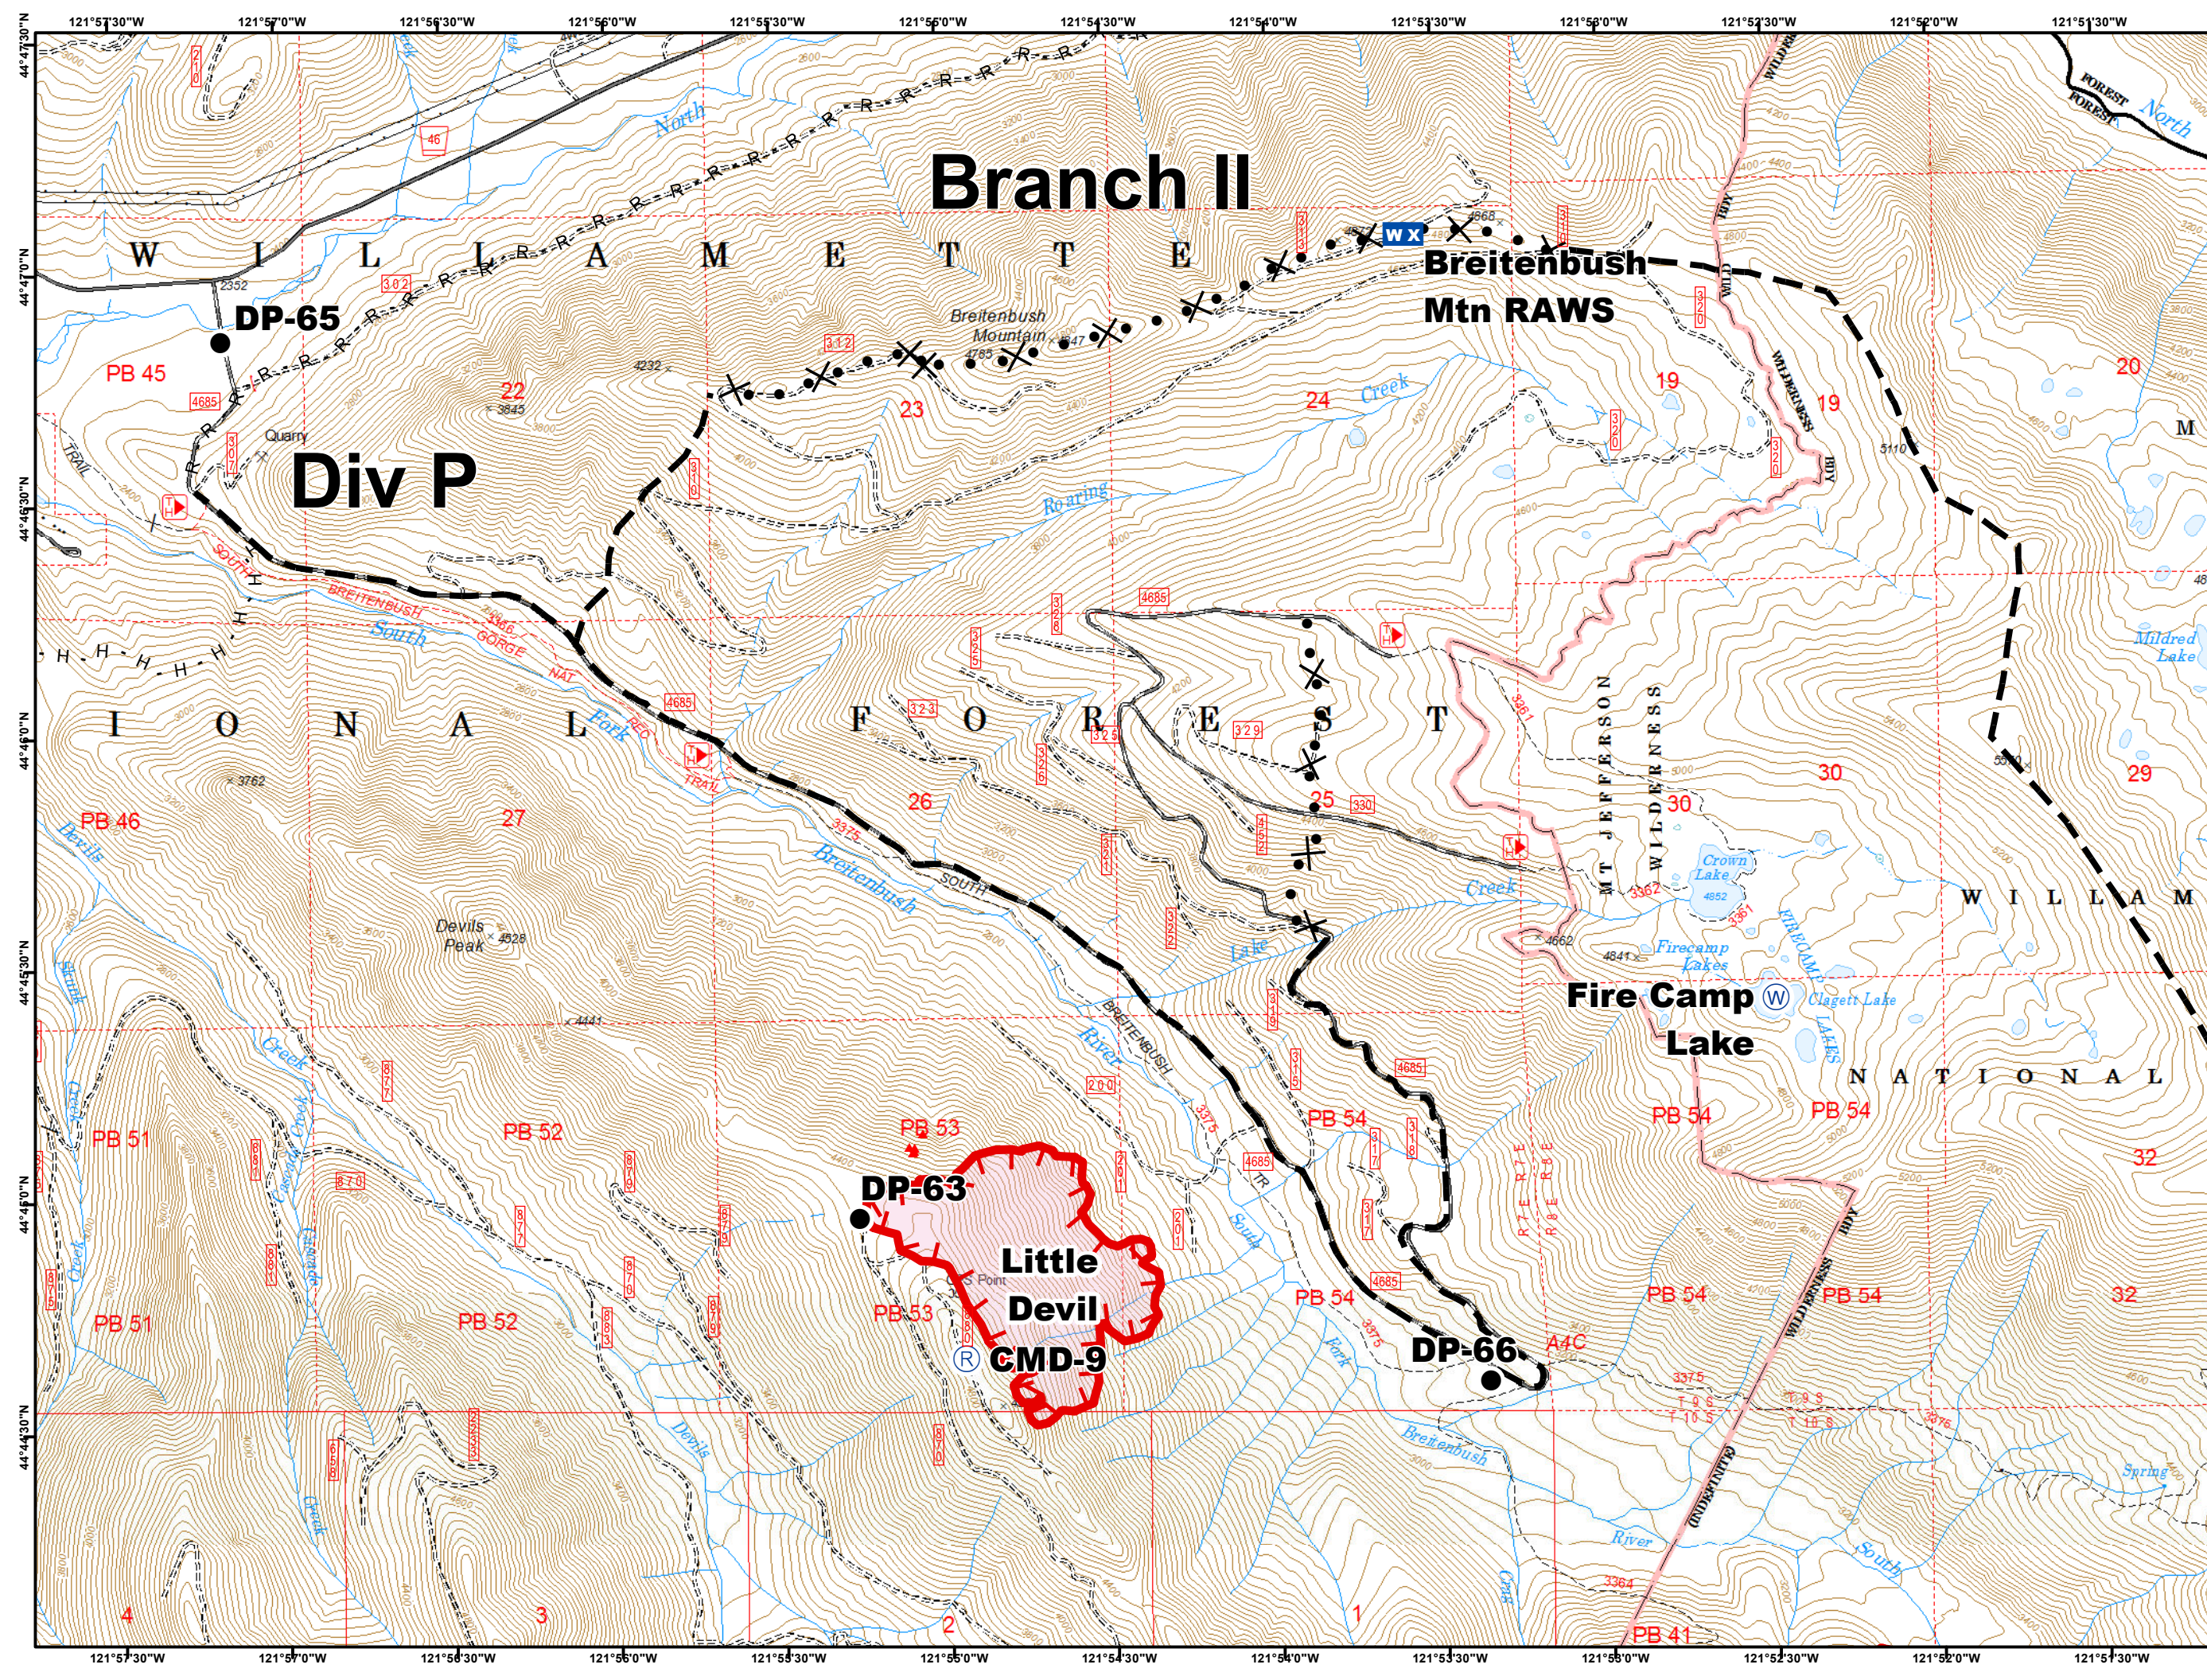

**Whitewater, French,
Little Devil Fires
IAP
Packet
8/21/2017**

- Legend**
- Drop Point
 - ▲ IR Isolated Heat Source
 - WX Mobile Weather Unit
 - Ⓡ Repeater
 - Ⓢ Water Source
 - ┌ Uncontrolled Fire Edge
 - H - H Completed Hand Line
 - R - R Road as Completed Line
 - ✕ • Proposed Dozer Line
 - Planned Fire Line
 - Fire Area