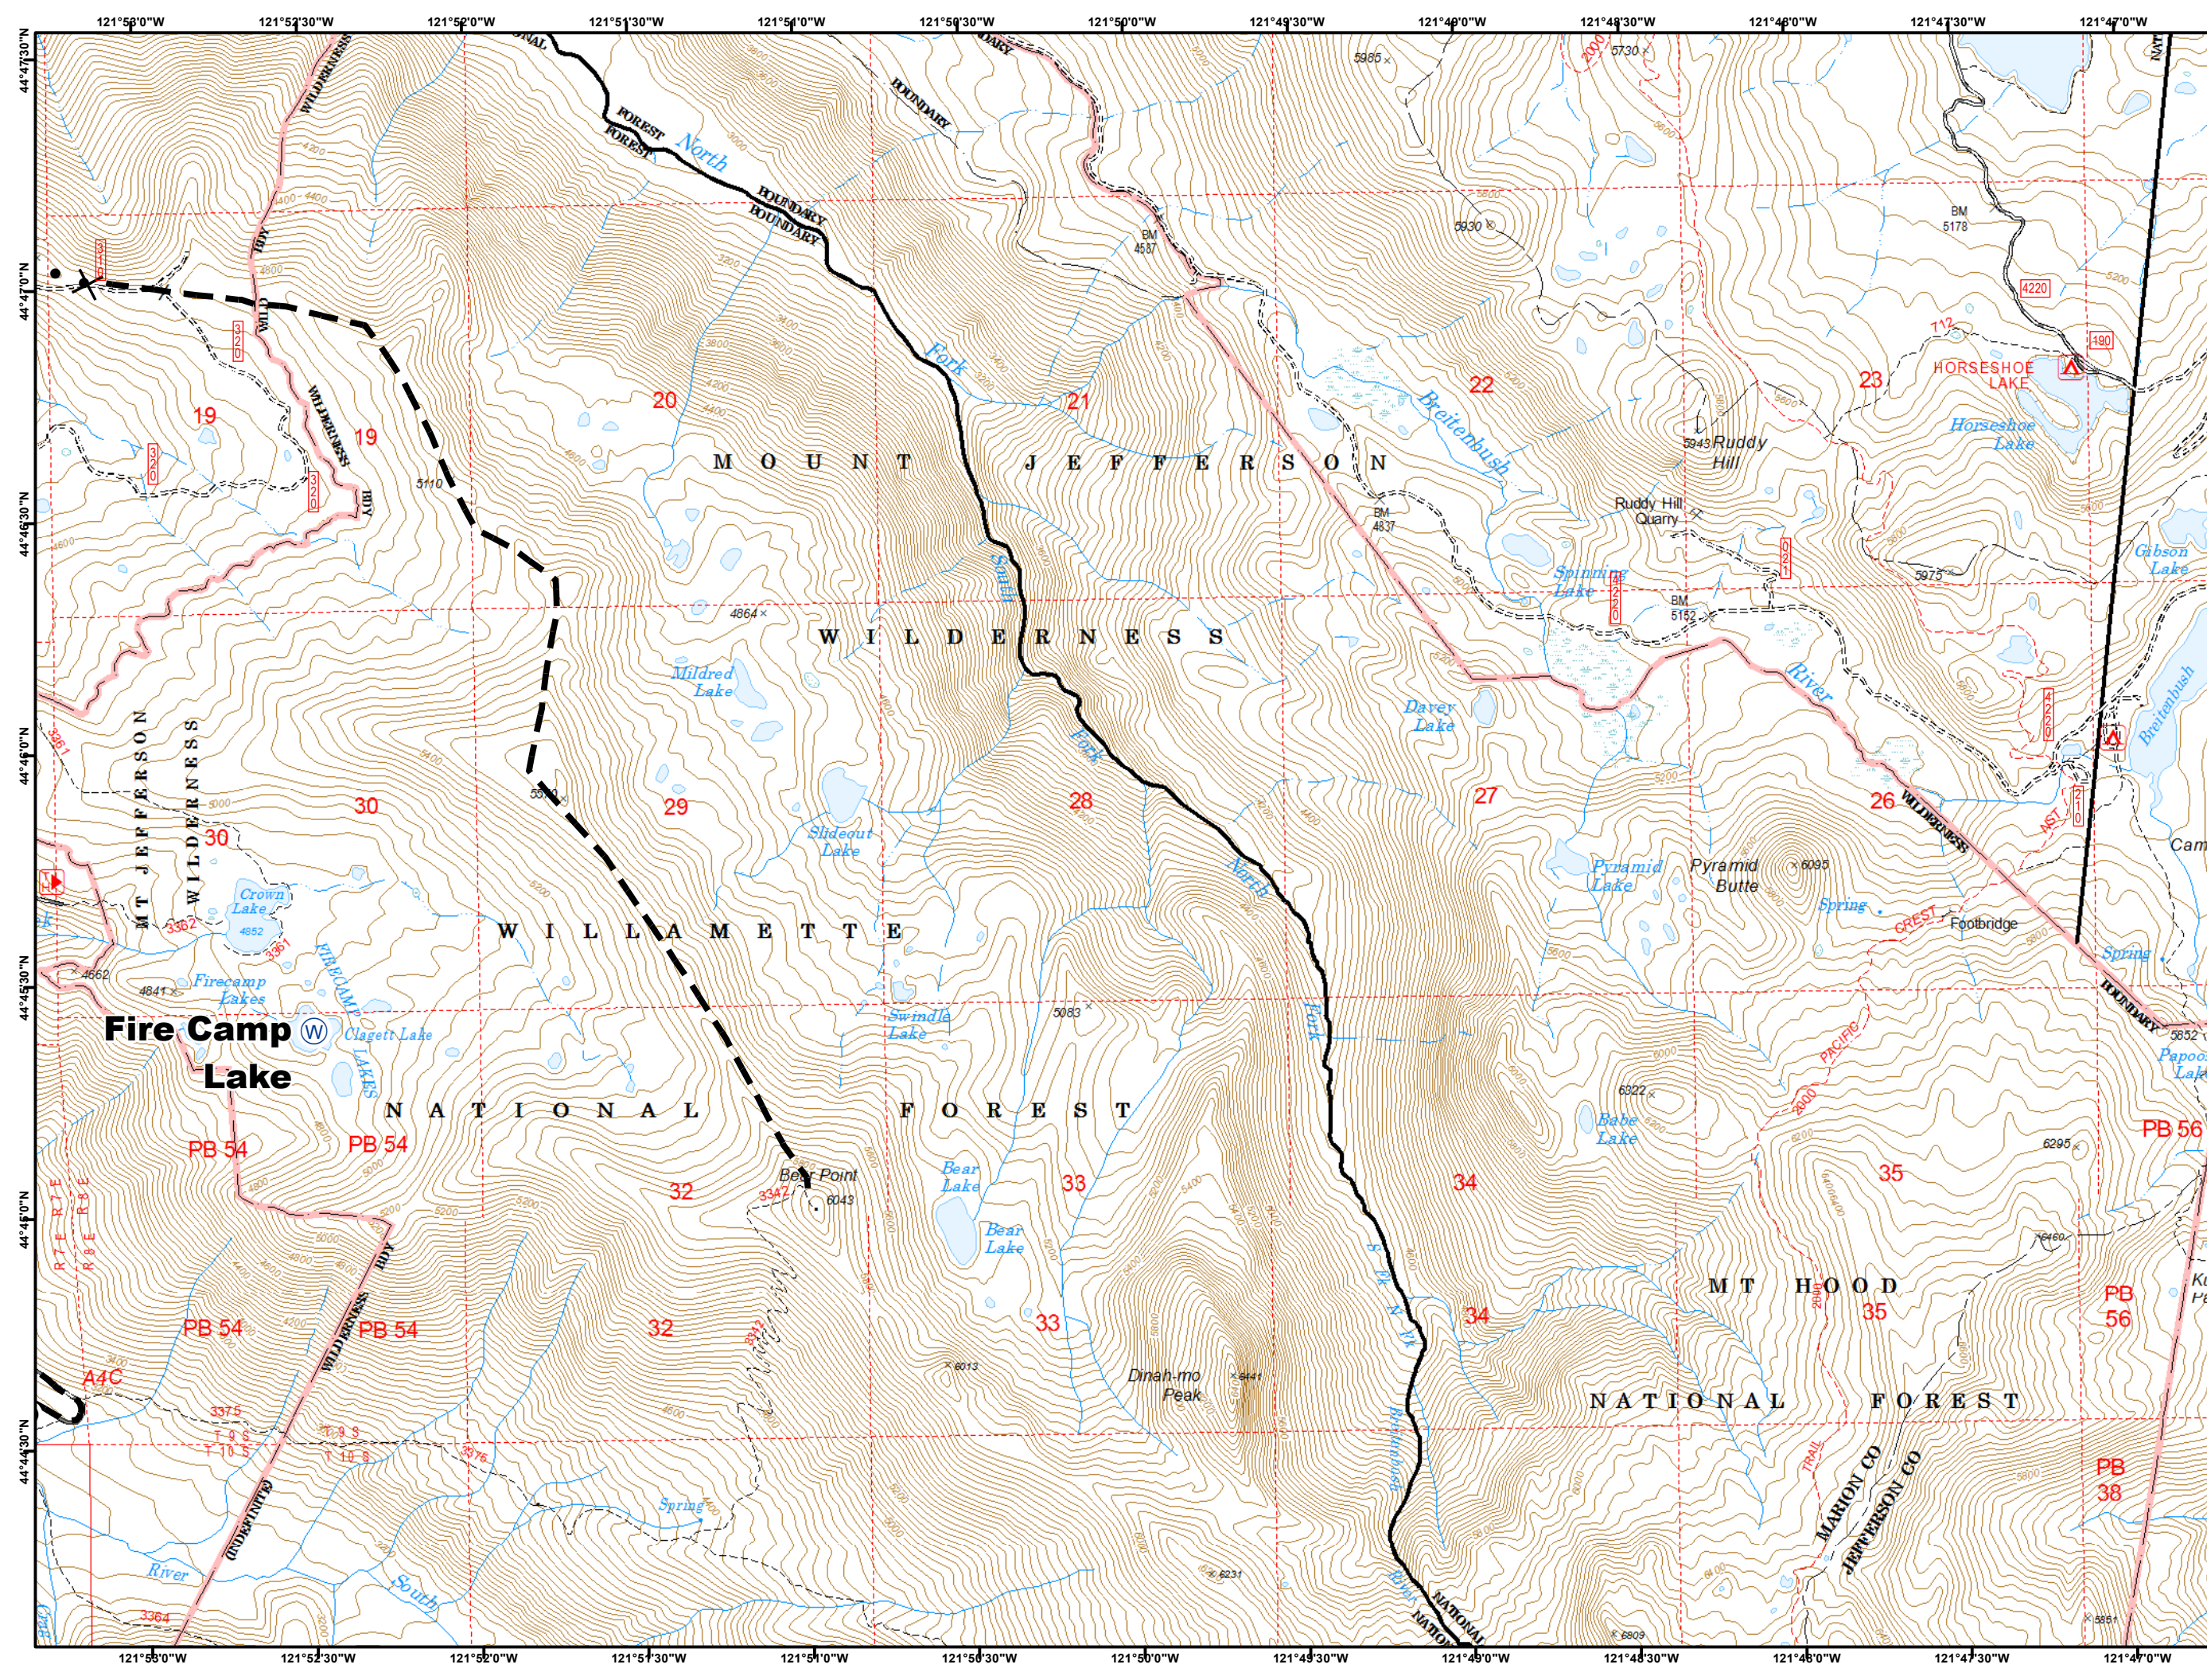

Whitewater, French, Little Devil Fires IAP Packet 8/21/2017

Legend

- Drop Point
- Ⓜ Water Source
- ✂ • Proposed Dozer Line
- Planned Fire Line

N

1:24,000

0 0.25 0.5